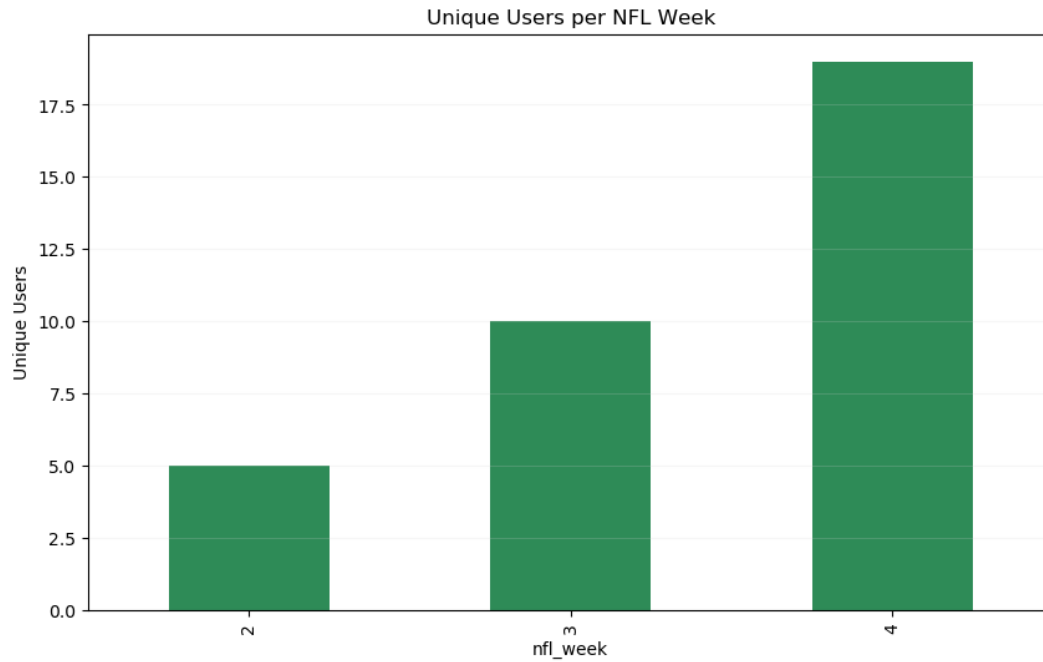

BANANO NFL WEEK 4 RESULTS AND PRIZES

Part 1: Insane Growth

Unique users have almost quadrupled over the last 3 weeks. We had 19 (nice) unique users take part in the betting pools in Week 4, a 90% increase than our 10 users in Week 3.