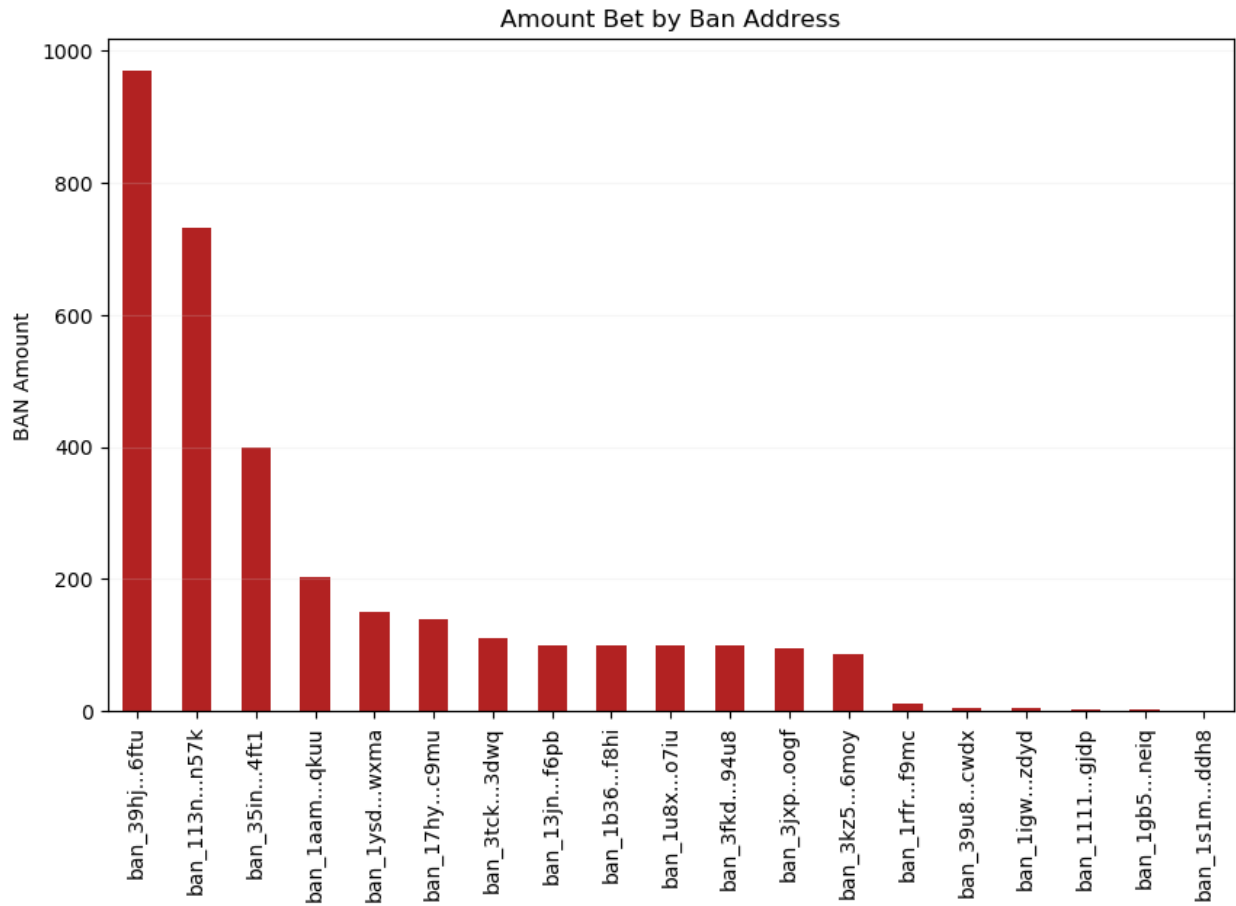

BANANO NFL WEEK 4 RESULTS AND PRIZES

Part 1: Insane Growth

Unique users have almost quadrupled over the last 3 weeks. We had 19 (nice) unique users take part in the betting pools in Week 4, a 90% increase than our 10 users in Week 3.

Total liquidity in the NFL pools increased 600% in Week 4, jumping from 500+ to over 3000k BAN.

Part 2: Week 4 Bet Amounts

First Prize: ban_39hjnfsiyhznht74thrb7488iykwcfx9ykkztmrooiypyqiz4axyqb6ftu (970 BAN)