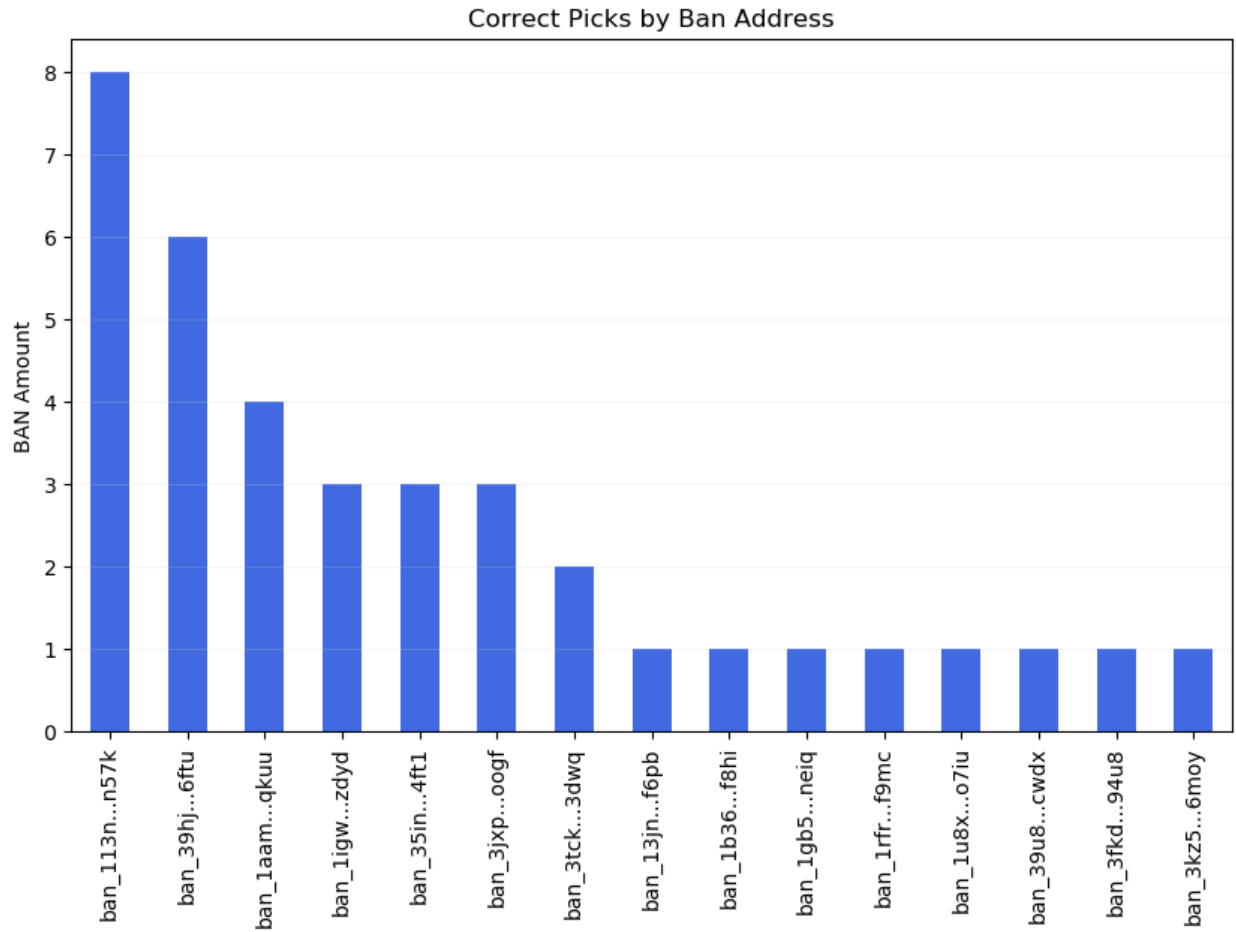

Second Prize: ban_35inxzdfwo61kpddb6d6yepwi5jfm93shibjai6a7g7pub9ju5sjw64i4ft1 (400 BAN)

Third Prize: ban_1aamqy3e9y9oyyt39birqbb8ge9sjqnekqj5tme88fjdb65g88z1yajqkuu (202 BAN)

BONUS PRIZES:

ban_39hjnfsiyhznht74thrb7488iykwcfx9ykkztmrooiypyqiz4axyqb6ftu: 42 BAN

ban_35inxzdfwo61kpddb6d6yepwi5jfm93shibjai6a7g7pub9ju5sjw64i4ft1: 19 BAN

ban_1aamqy3e9y9oyyt39birqbb8ge9sjqnekqj5tme88fjdb65g88z1yajqkuu: 9.1

Part 3: Bets Placed on Winning Teams

First Prize: ban_39hjnfsiyhznht74thrb7488iykwcfx9ykkztmrooboiypyqiz4axyqb6ftu (6 correct picks)