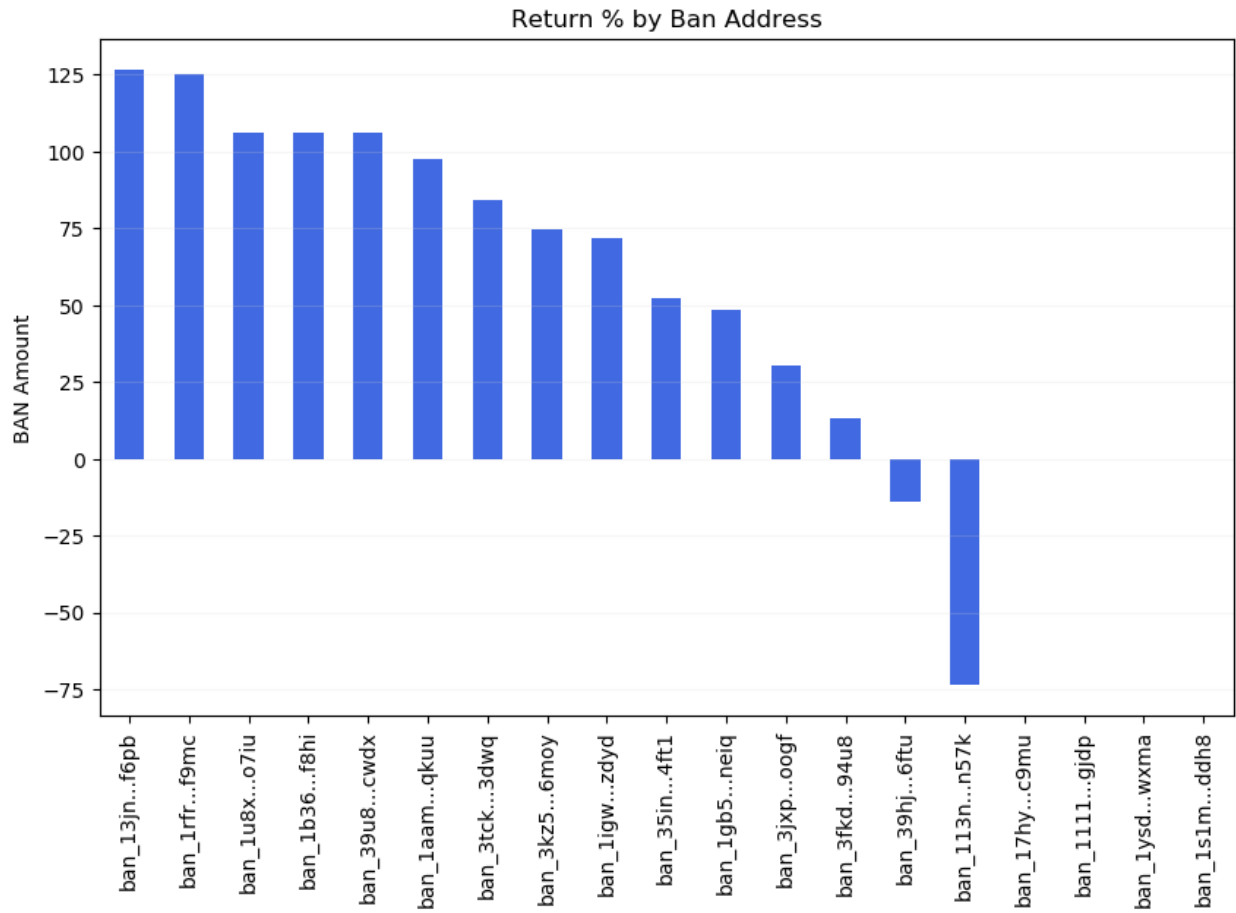

Part 4: Return %

First Prize: ban_13jncqpp5pmht9phmxc6n7zkm7537ex5q6atgeuy1j6ewq5upihoxc5f6pb (126.6%)

Second Prize: ban_1rfrio6q6q8m6y4rjbxikrecffqgc957bdqcp9tdc9kjsbwqsywknaksf9mc (125%)

Third Prize: ban_1u8xzidbfnf8kdpnmaxpfd1rbswnye49h3yh3sfhjp9zcgkorhtu4r7o7iu (106.9%)

Third Prize: ban_1b36r61asfw9j3pzmcb08ycgufh54gj495jt753xbx3d499z3u8qcou9f8hi (106.9%)

BONUS PRIZES:

ban_13jncqpp5pmht9phmxc6n7zkm7537ex5q6atgeuy1j6ewq5upihoxc5f6pb: 42 BAN

ban_1rfrio6q6q8m6y4rjbxikrecffqgc957bdqcp9tdc9kjsbwqsywknaksf9mc: 19 BAN

ban_1u8xzidbfnf8kdpnmaxpfd1rbswnye49h3yh3sfhjp9zcgkorhtu4r7o7iu: 4.2 BAN

ban_1b36r61asfw9j3pzmcb08ycgufh54gj495jt753xbx3d499z3u8qcou9f8hi: 4.2 BAN