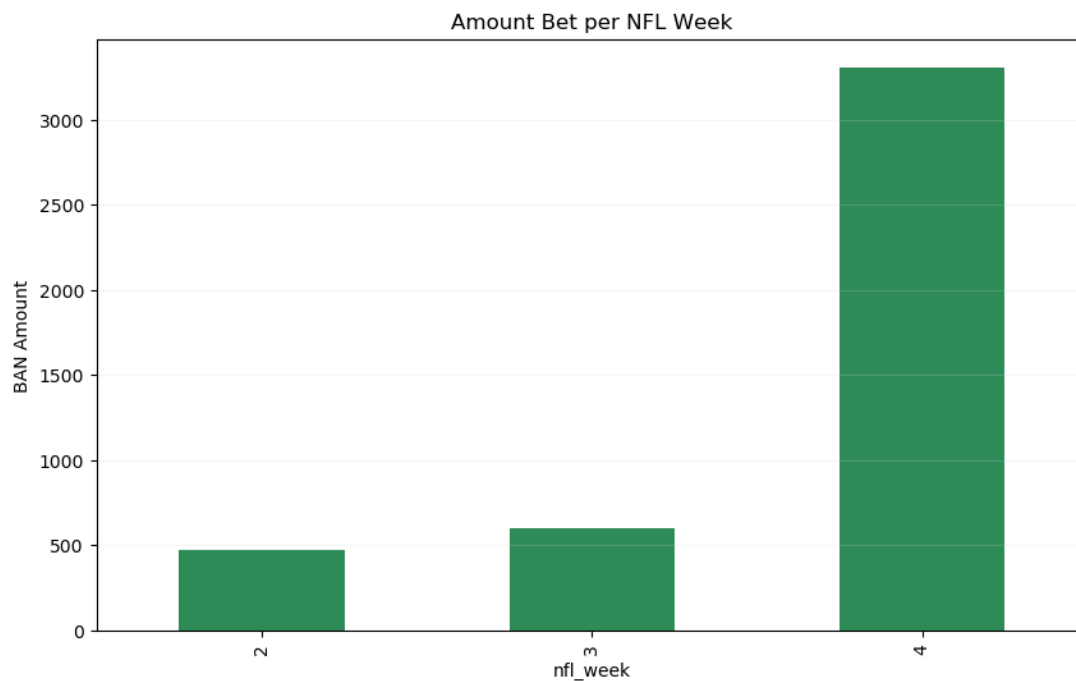

BANANO NFL WEEK 4 RESULTS AND PRIZES

Part 1: Insane Growth

Unique users have almost quadrupled over the last 3 weeks. We had 19 (nice) unique users take part in the betting pools in Week 4, a 90% increase than our 10 users in Week 3.

Total liquidity in the NFL pools increased 600% in Week 4, jumping from 500+ to over 3000k BAN.

Part 2: Week 4 Bet Amounts

First Prize: ban_39hjnfsiyhznht74thrb7488iykwcfx9ykkztmrooiypyqiz4axyqb6ftu (970 BAN)