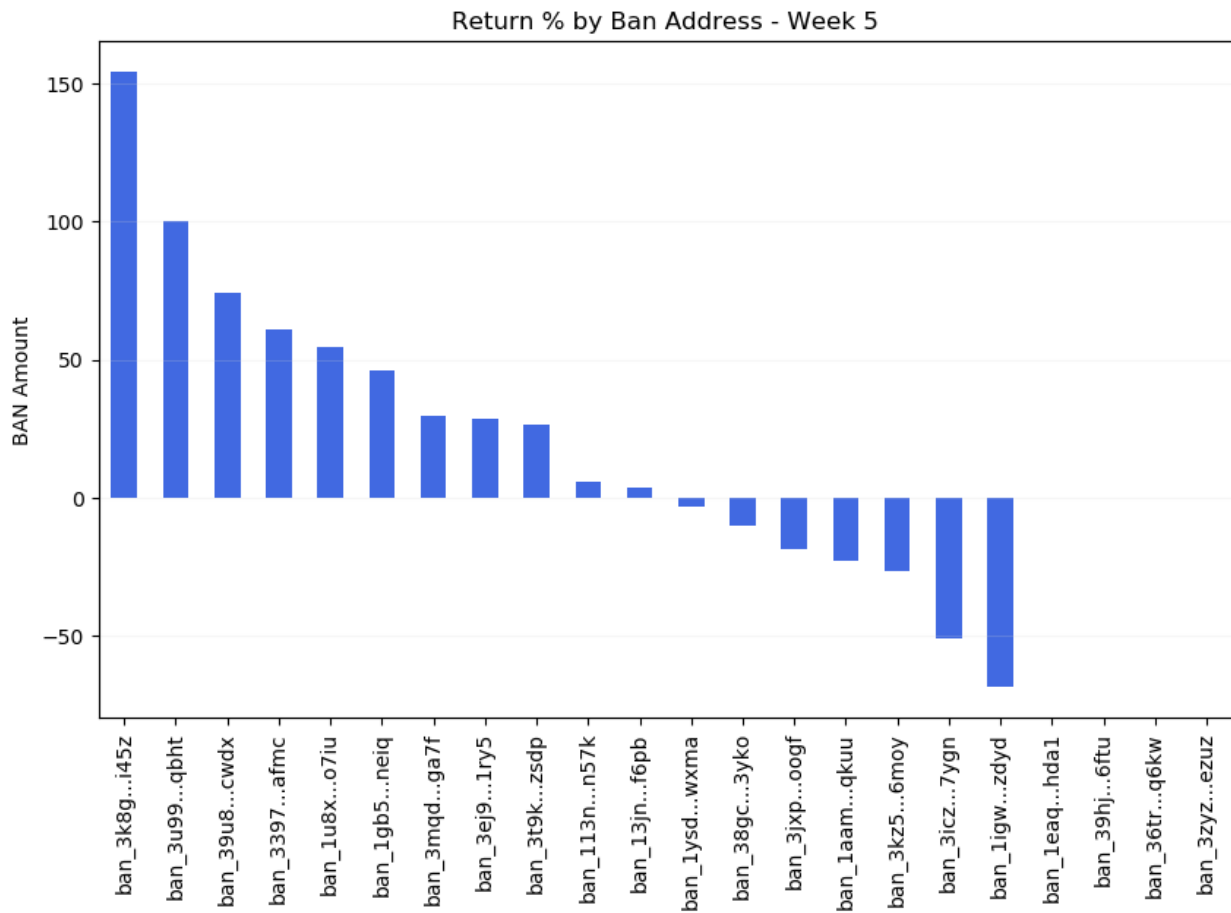

elementalennui#4641

BONUS PRIZES:

ban_3mqdx83x6q31mhnoitsfktmz5kx37qszfm65ctbxgdgbhxujsf488ixaga7f: 42 BAN
ban_3ej91zc3e57m6oog136zdnbzu3qemas3gyo9zz9rfz8x1bc4ix5rg48p1ry5: 9.1 BAN
ban_3iczq1d7kn1btiwpa6jzj8wopcp6dkwgfse5osrzyhp7e9yrowodmpmm7ygn: 9.1 BAN
ban_3t9k7maocihawshbq6yaykkw91ubp3s4ttcuuxr4sams537t7e5oam3bzsdp: 3 BAN
ban_38gcqsepcpm77nkwjtn6saq43fwn5ikqzdbred4mg8df818frhgph9y3yko: 3 BAN
ban_13jncqqp5pmht9phmxc6n7zkm7537ex5q6atgeuy1j6ewq5upihoxc5f6pb: 3 BAN

Part 4: Return %

First Prize: ban_3k8gm6jfqfbjk8hpi6gta5cyckyudx1aag1s33djhsu9xsh7k1chc3gi45z (154.3%)
Second Prize: ban_3u99fa1qeuqo36gzkg7zk4fwbrsfum68gd61iu97phb7ehmnx4efu41pqbht (100%)
Third Prize: ban_39u88byhdtwft1kh6ck6ekboihw8sbmmadgrhxs883sj68na6ukip74cwdx (74.15%)

BONUS PRIZES:

ban_3k8gm6jfqfbjk8hpi6gta5cyckyudx1aag1s33djhsu9xsh7k1chc3gi45z : 42 BAN
ban_3u99fa1qeuqo36gzkg7zk4fwbrsfum68gd61iu97phb7ehmnx4efu41pqbht: 19 BAN