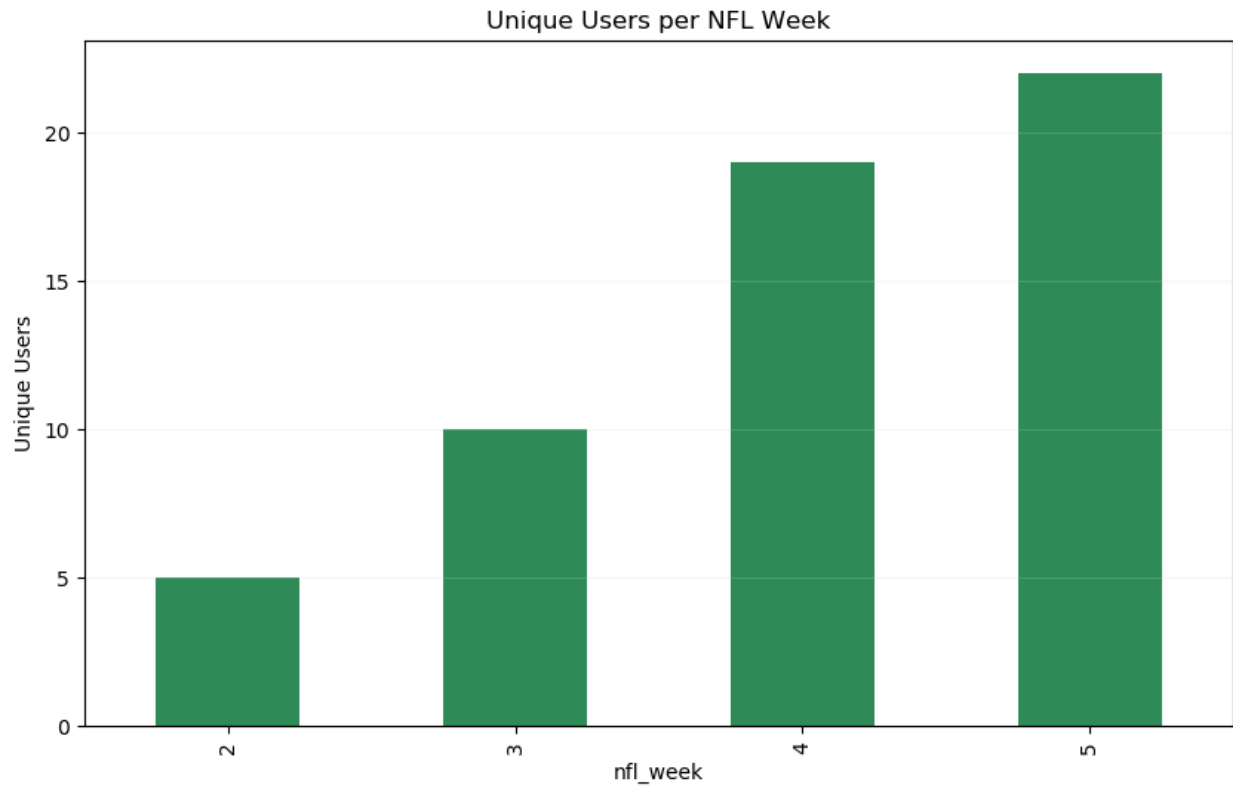

BANANO Sports Pools - NFL WEEK 5 RESULTS AND PRIZES

Part 1: Steady Growth

Unique users have continued to grow. We had 22 unique users take part in the betting pools in Week 5, a solid increase over the 19 users we had in Week 4.

Total liquidity in the NFL pools increased another 100% in Week 5, jumping from 3000k BAN to over 7000k! Besides the house, we had three other users deposit over 500 BAN each into the pools.

Part 2: Week 4 Bet Amounts