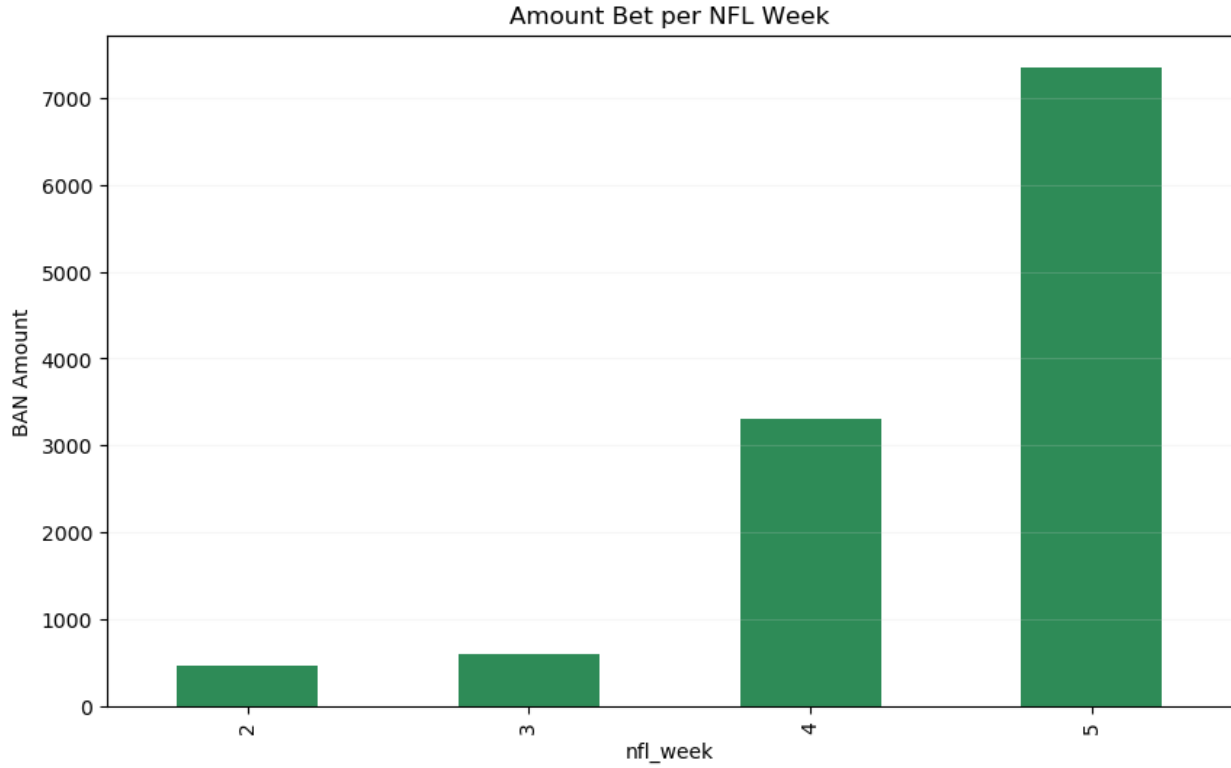

BANANO Sports Pools - NFL WEEK 5 RESULTS AND PRIZES

Part 1: Steady Growth

Unique users have continued to grow. We had 22 unique users take part in the betting pools in Week 5, a solid increase over the 19 users we had in Week 4.

Total liquidity in the NFL pools increased another 100% in Week 5, jumping from 3000k BAN to over 7000k! Besides the house, we had three other users deposit over 500 BAN each into the pools.

Part 2: Week 4 Bet Amounts