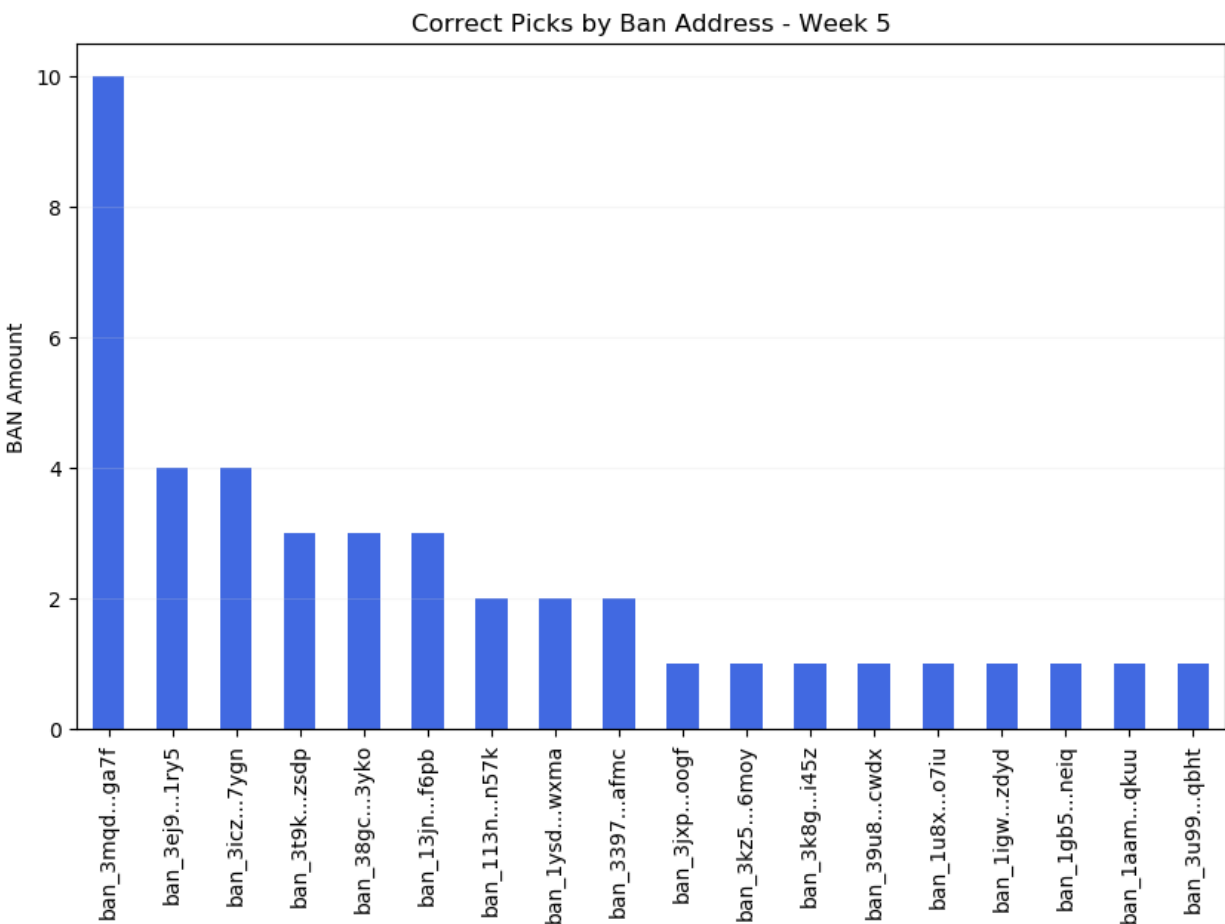

elementalennui#4641

First Prize: ban_38gcqsepcpm77nkwjitn6saq43fwn5ikqzdbred4mg8df818frhgph9y3yko (1415 BAN)

Second Prize: ban_1ysdoim5qegkc35apfa1iitguceeohtump39hcmxaz1ak48hidmbkxewxma (1300 BAN)

Third Prize: ban_3mqdx83x6q31mhnoitsfktmz5kx37qszfm65ctbxgdgbhxujf488ixaga7f (850 BAN)

BONUS PRIZES:

ban_38gcqsepcpm77nkwjitn6saq43fwn5ikqzdbred4mg8df818frhgph9y3yko: 42 BAN

ban_1ysdoim5qegkc35apfa1iitguceeohtump39hcmxaz1ak48hidmbkxewxma: 19 BAN

ban_3mqdx83x6q31mhnoitsfktmz5kx37qszfm65ctbxgdgbhxujf488ixaga7f: 9.1

Part 3: Bets Placed on Winning Teams

First Prize: ban_3mqdx83x6q31mhnoitsfktmz5kx37qszfm65ctbxgdgbhxujf488ixaga7f (10! correct picks)

Second Prize: ban_3ej91zc3e57m6oog136zdnbzu3qemas3gyo9zz9rfz8x1bc4ix5rg48p1ry5 (4 picks)

Second Prize: ban_3iczq1d7kn1btiwpa6jzj8wopcp6dkwgfse5osrzyhp7e9yrowodmpmm7ygn (4 picks)

Third Prize: ban_3t9k7maociahwshbq6yaykkw91ubp3s4ttcuuxr4sams537t7e5oam3bzsdp (3 picks)

Third Prize: ban_38gcqsepcpm77nkwjitn6saq43fwn5ikqzdbred4mg8df818frhgph9y3yko (3 picks)

Third Prize: ban_13jncqqp5pmht9phmxc6n7zkm7537ex5q6atgeuy1j6ewq5upihocx5f6pb (3 picks)