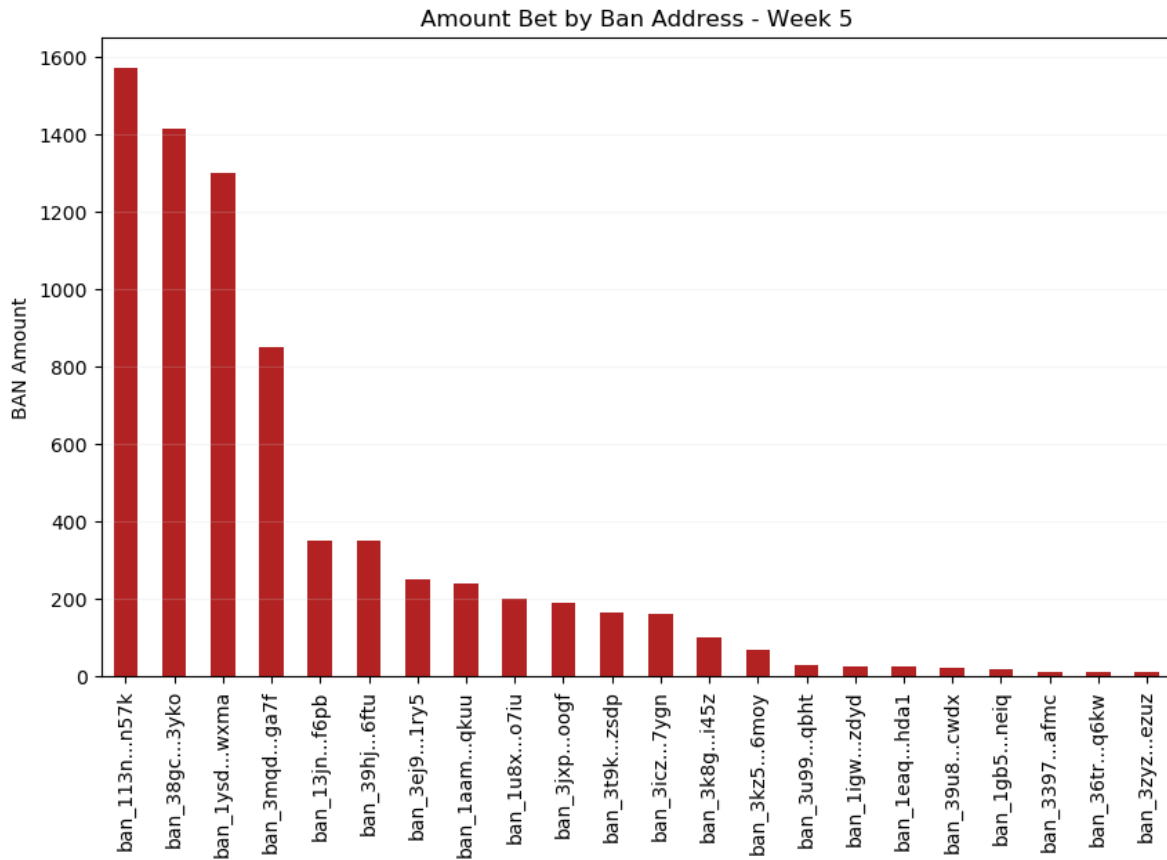

BANANO Sports Pools - NFL WEEK 5 RESULTS AND PRIZES

Part 1: Steady Growth

Unique users have continued to grow. We had 22 unique users take part in the betting pools in Week 5, a solid increase over the 19 users we had in Week 4.

Total liquidity in the NFL pools increased another 100% in Week 5, jumping from 3000k BAN to over 7000k! Besides the house, we had three other users deposit over 500 BAN each into the pools.

Part 2: Week 4 Bet Amounts