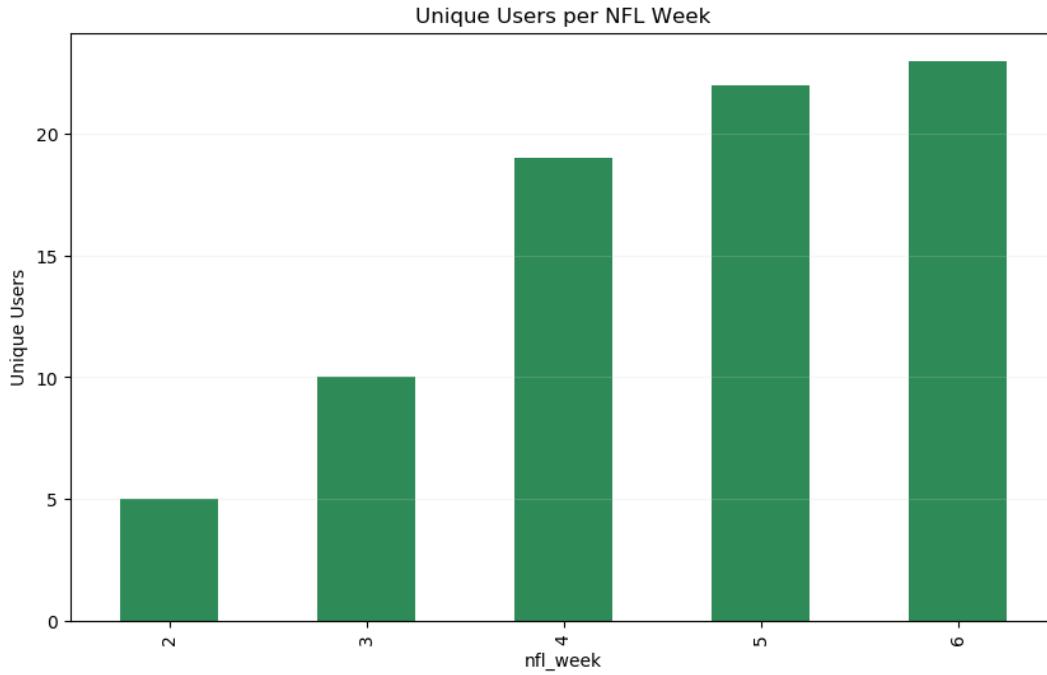

BANANO Sports Pools - NFL WEEK 6 RESULTS AND PRIZES

Part 1: Steady Growth

Unique users have continued to grow. We had 23 unique users take part in the betting pools in Week 6.

Total liquidity in the NFL pools increased when compared to Week 6, topping out just under 8000k BAN. Besides the house, we had three other users deposit over 1000 BAN each into the pools.