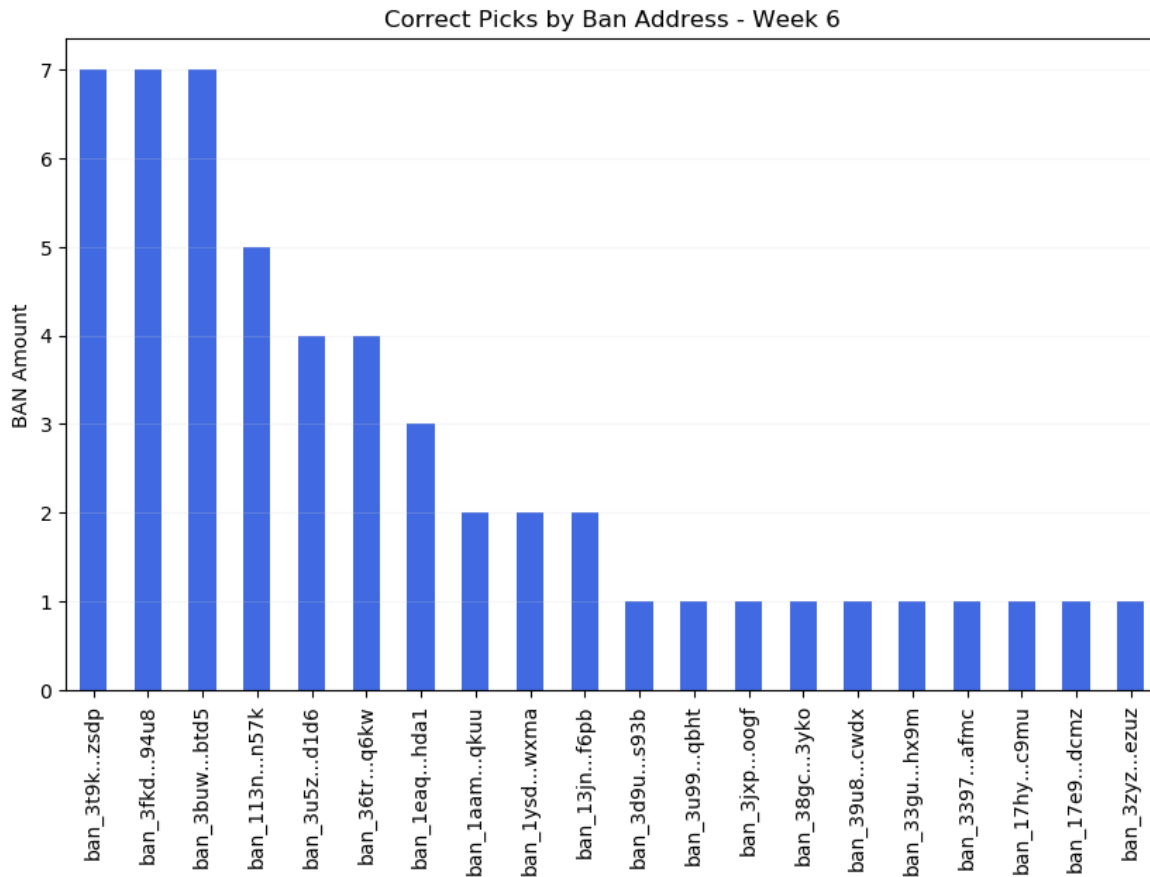

BANANO Sports Pools - NFL WEEK 6 RESULTS AND PRIZES

Part 1: Steady Growth

Unique users have continued to grow. We had 23 unique users take part in the betting pools in Week 6.

Total liquidity in the NFL pools increased when compared to Week 6, topping out just under 8000k BAN. Besides the house, we had three other users deposit over 1000 BAN each into the pools.

Part 2: Week 6 Bet Amounts

First Prize: ban_1ysdoim5qegkc35apfa1iitguceehtump39hcmxaz1ak48hidmbkxewxma (2200 BAN)

Second Prize: ban_3t9k7maocihawshbq6yaykkw91ubp3s4ttcuuxr4sams537t7e5oam3bzsdp (1128.1 BAN)

Third Prize: ban_3d9upxhch1qmunbzck7op5sxkyf5jtki1zohij4r897wodmj5mc1fnoqs93b (1000 BAN)

BONUS PRIZES:

ban_1ysdoim5qegkc35apfa1iitguceehtump39hcmxaz1ak48hidmbkxewxma: 42 BAN

ban_3t9k7maocihawshbq6yaykkw91ubp3s4ttcuuxr4sams537t7e5oam3bzsdp: 19 BAN

ban_3d9upxhch1qmunbzck7op5sxkyf5jtki1zohij4r897wodmj5mc1fnoqs93b: 9.1

Part 3: Bets Placed on Winning Teams

First Prize: ban_3t9k7maocihawshbq6yaykkw91ubp3s4ttcuuxr4sams537t7e5oam3bzsdp (7 correct picks)