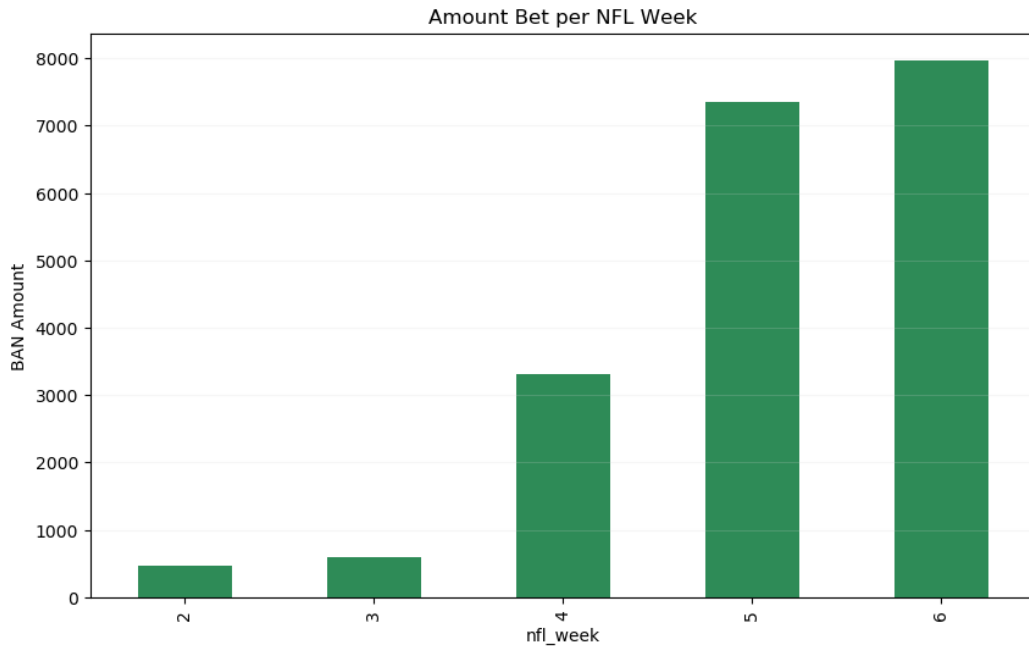

BANANO Sports Pools - NFL WEEK 6 RESULTS AND PRIZES

Part 1: Steady Growth

Unique users have continued to grow. We had 23 unique users take part in the betting pools in Week 6.

Total liquidity in the NFL pools increased when compared to Week 6, topping out just under 8000k BAN. Besides the house, we had three other users deposit over 1000 BAN each into the pools.

Part 2: Week 6 Bet Amounts

First Prize: ban_1ysdoim5qegkc35apfa1iitguceehtump39hcmxaz1ak48hidmbkxewxma (2200 BAN)

Second Prize: ban_3t9k7maocihawshbq6yaykkw91ubp3s4ttcuuxr4sams537t7e5oam3bzsdp (1128.1 BAN)