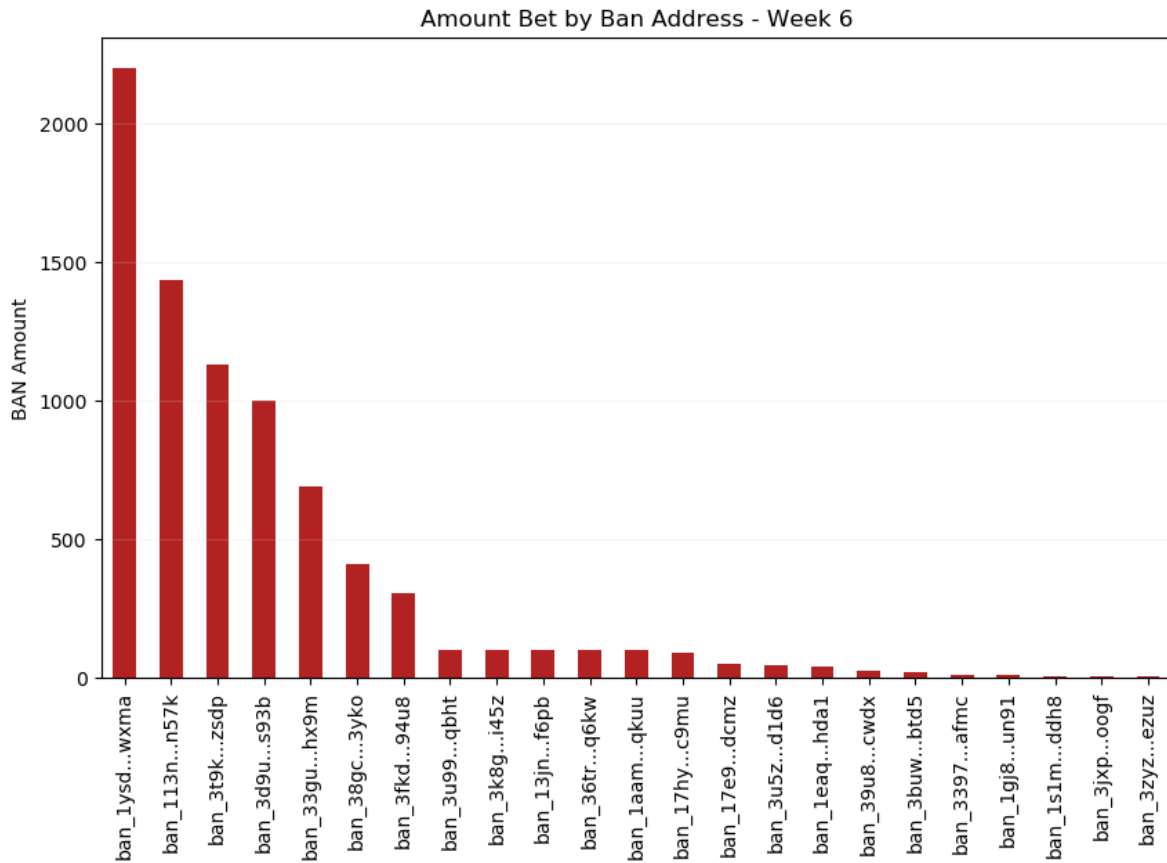

BANANO Sports Pools - NFL WEEK 6 RESULTS AND PRIZES

Part 1: Steady Growth

Unique users have continued to grow. We had 23 unique users take part in the betting pools in Week 6.

Total liquidity in the NFL pools increased when compared to Week 6, topping out just under 8000k BAN. Besides the house, we had three other users deposit over 1000 BAN each into the pools.

Part 2: Week 6 Bet Amounts

First Prize: ban_1ysdoim5qegkc35apfa1iitguceehtump39hcmxaz1ak48hidmbkxewxma (2200 BAN)

Second Prize: ban_3t9k7maocihawshbq6yaykkw91ubp3s4ttcuuxr4sams537t7e5oam3bzsdp (1128.1 BAN)