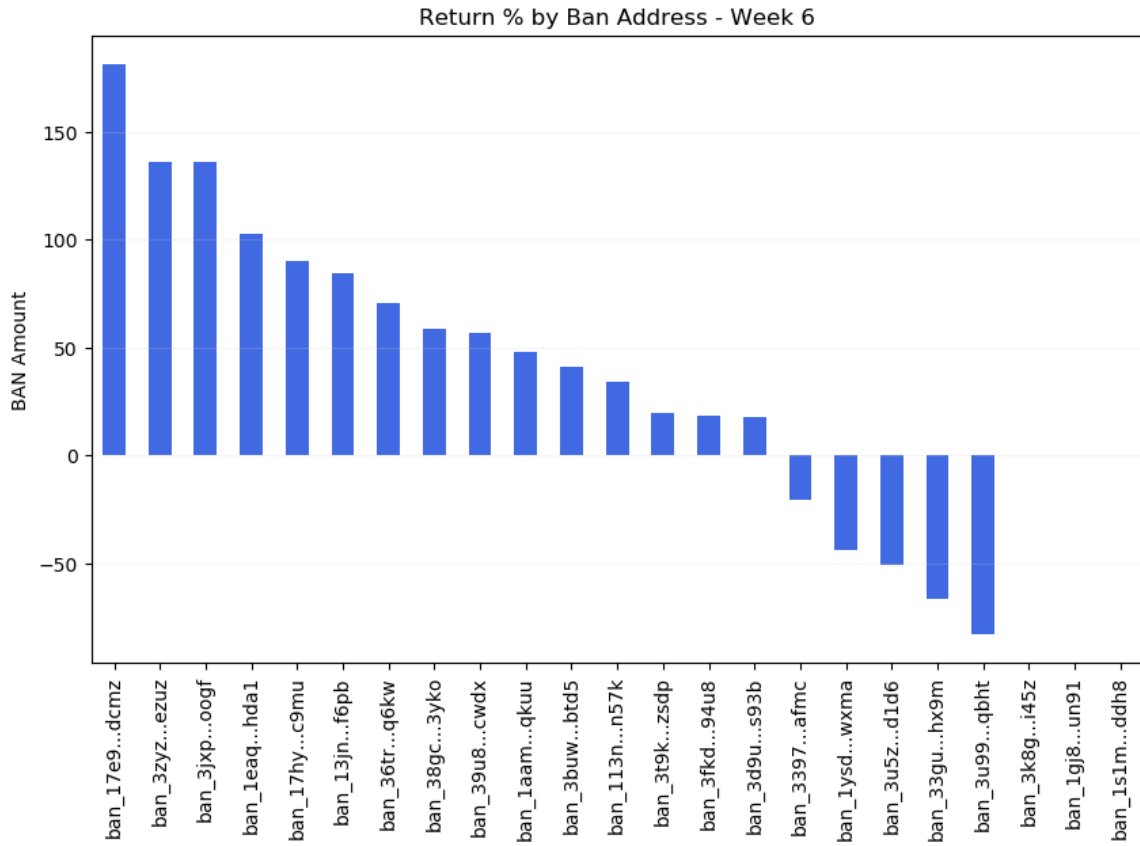

Part 4: Return %

- **First Prize:** ban_17e977td6f3zo4ksjdg3peqasai1jogqqgsi7dgph7zjorjmazq1ekfdcmz (181.4%)
- **Second Prize:** ban_3zyz1ttxwqrcjo15aw8zrjpruik3shhuzzxn1ykop4aut6jme7z15944ezuz (136.2%)
- **Second Prize:** ban_3jxpkcnrjj3m5esnhngtjus79re76ua4o93mi8xmen4kpn5i5nunswt9oogf (136.2%)
- **Third Prize:** ban_1eaqt97hmx1y8eacup3qun1mzsf6upau74sarcjioxfg1mq4zgsi98hda1 (103.1%)

BONUS PRIZES:

- ban_17e977td6f3zo4ksjdg3peqasai1jogqqgsi7dgph7zjorjmazq1ekfdcmz: 42 BAN
- ban_3zyz1ttxwqrcjo15aw8zrjpruik3shhuzzxn1ykop4aut6jme7z15944ezuz: 9.1 BAN
- ban_3jxpkcnrjj3m5esnhngtjus79re76ua4o93mi8xmen4kpn5i5nunswt9oogf: 9.1 BAN
- ban_1eaqt97hmx1y8eacup3qun1mzsf6upau74sarcjioxfg1mq4zgsi98hda1: 4.2