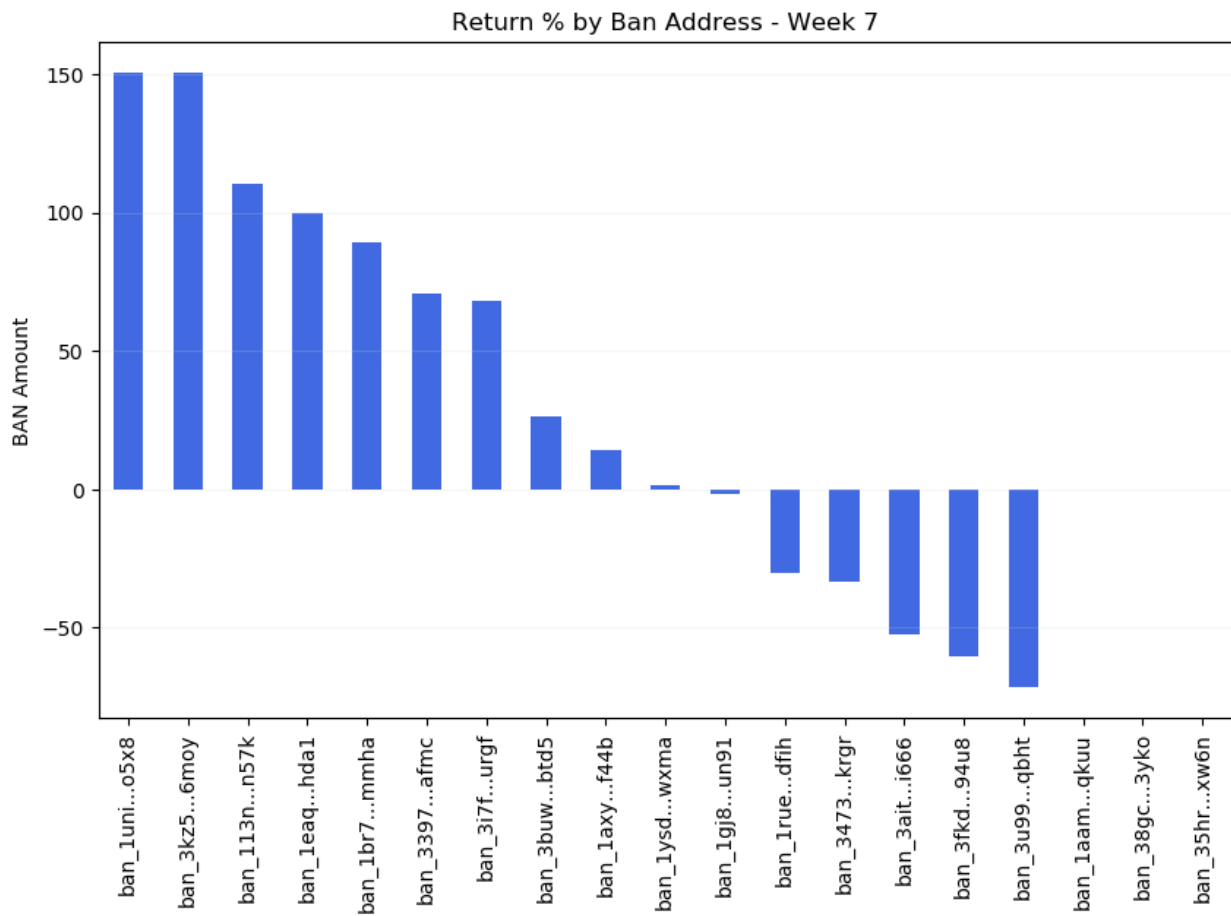

Part 4: Return %

First Prize: ban_1unitywcpwnfscjfcrr1jfxjp67m9kxsj41438mf4qqx6cz5opqowhto5x8 (150.4%)

First Prize: ban_3kz5ot1hnz9k3545oa7kfi3p3sq83f4g8jhhrncjefpcsxycgjpapzkw6moy (150.4%)

Second Prize: ban_1eaqt97hmhix1y8eacup3qun1mzsf6upau74sarcjioxfg1mq4zgsi98hda1 (99.5%)

Third Prize: ban_1br74mhqf4wnxui9h6dqx34ynab6s9mwo88kyyu3hwx69gackkgnxjimmha (89.3%)

BONUS PRIZES:

ban_1unitywcpwnfscjfcrr1jfxjp67m9kxsj41438mf4qqx6cz5opqowhto5x8: 42 BAN

ban_3kz5ot1hnz9k3545oa7kfi3p3sq83f4g8jhhrncjefpcsxycgjpapzkw6moy: 42 BAN

ban_1eaqt97hmhix1y8eacup3qun1mzsf6upau74sarcjioxfg1mq4zgsi98hda1: 19 BAN

ban_1br74mhqf4wnxui9h6dqx34ynab6s9mwo88kyyu3hwx69gackkgnxjimmha: 9.1