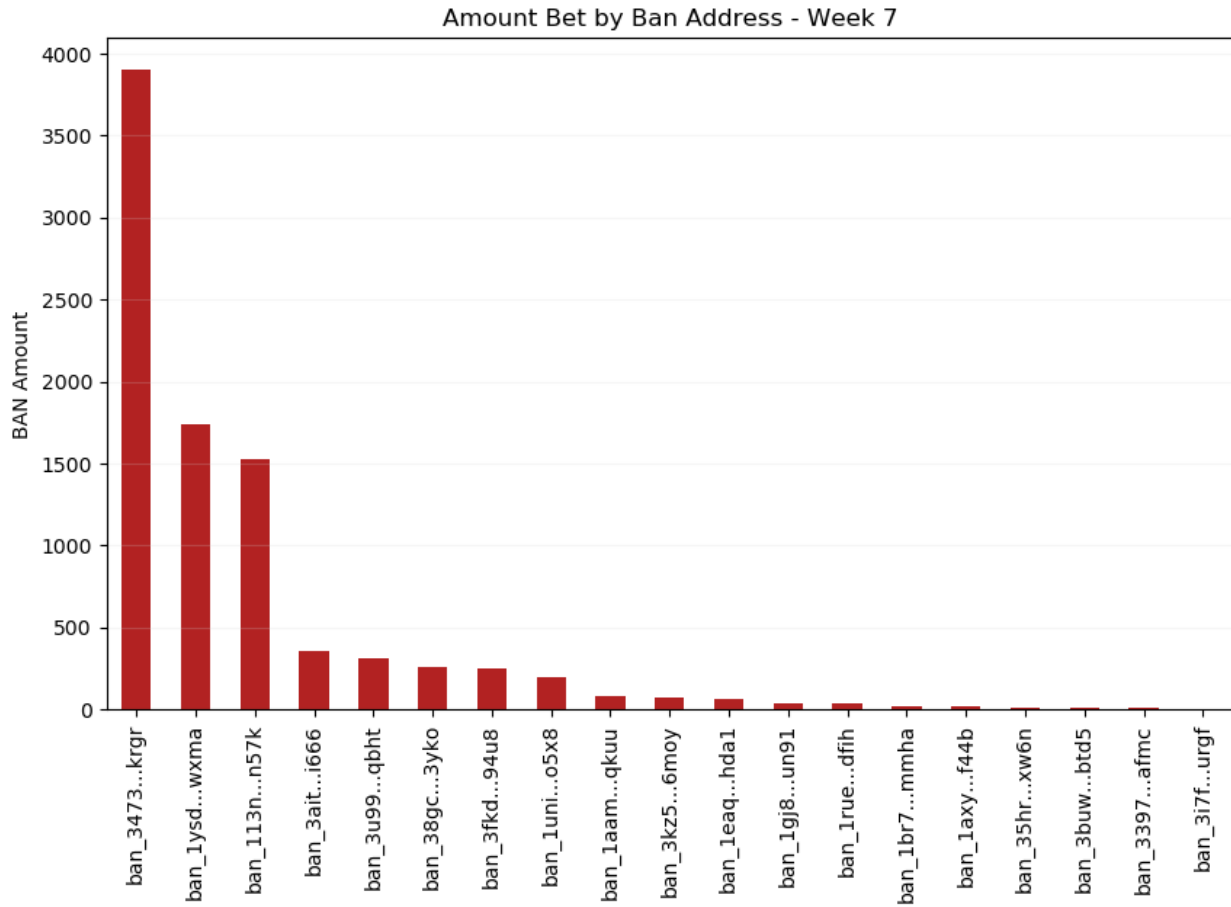

#### Part 1: Plateaued Growth

We had 19 potassium-filled and unique users take part in the betting pools in Week 7.

Total liquidity in the NFL pools increased when compared to Week 7, topping out just under 9000k BAN. Besides the house, we had two other users deposit over 1000 BAN each into the pools.

Part 2: Week 7 Bet Amounts

- First Prize:** ban\_3473qsj9zzdxzdc418wbqctoic55f3qkqmgrj33yktzrn7ng7e94qeqsgrgr (3900 BAN)
- Second Prize:** ban\_1ysdoim5qegkc35apfa1iitguceeohump39hcmxaz1ak48hidmbkxewxma (1740 BAN)
- Third Prize:** ban\_3ait141r8cuuiwwd5u6hqdrs3c5btwpcgac17wygenqwi9159hoy37jmi666 (355 BAN)