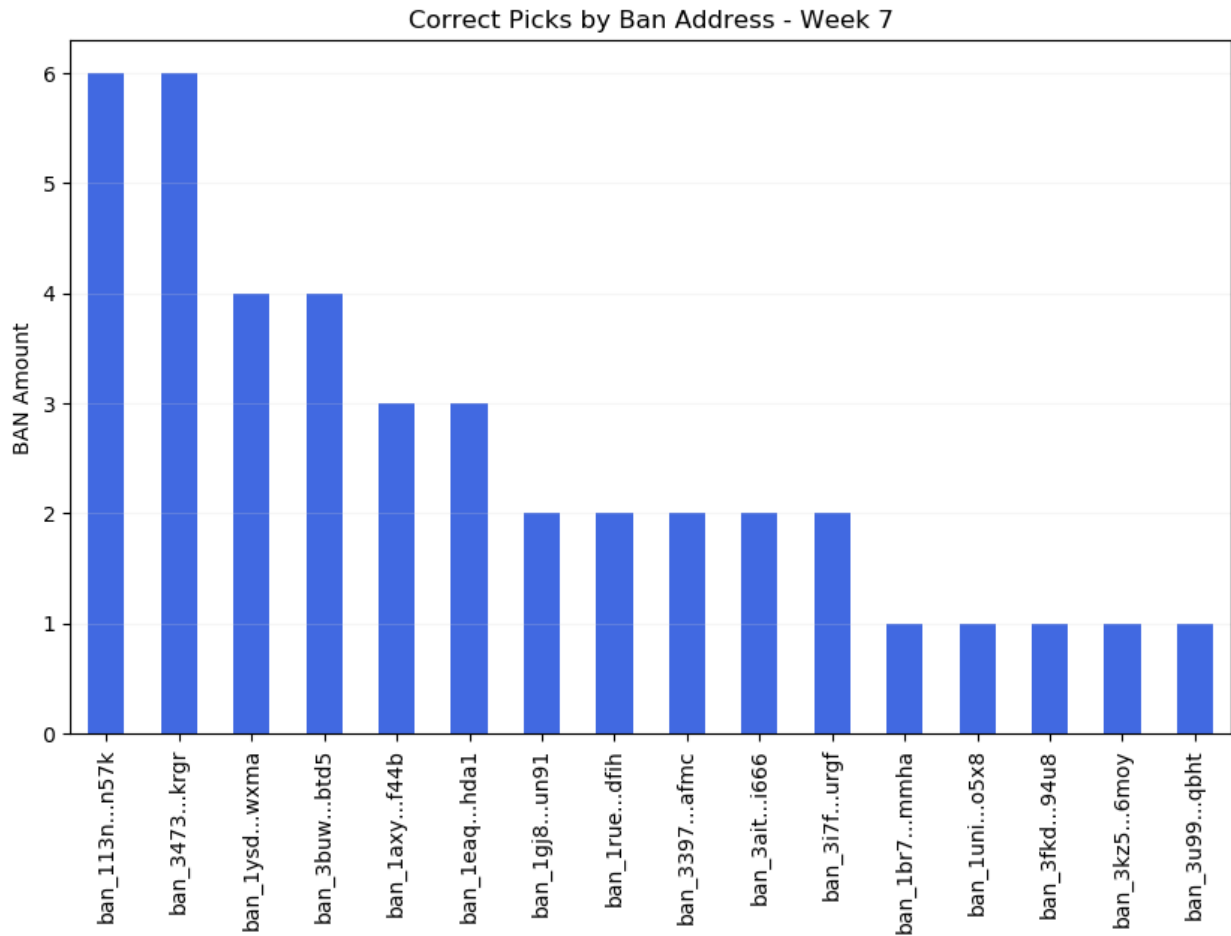

Part 3: Bets Placed on Winning Teams

First Prize: ban_3473qsj9zdzxzc418wbqctoic55f3qkqmgrj33yktzrn7ng7e94qeqskrgr (6 correct picks)

Second Prize: ban_1ysdoim5qegkc35apfa1iitguceeohump39hcmxaz1ak48hidmbkxewxma (4 correct picks)

Second Prize: ban_3buw6mgn86qf96hxdupcgyyxinp5f76jb9pm7onn8e4upwg4rwr4jsbtd5 (4 correct picks)

Third Prize: ban_1axyhmf3h3k3zutp34m173ji7wkstjmdcwia7szo171qqxc7frno5ef44b (3 picks)

Third Prize: ban_1eaqt97hmhix1y8eacup3qun1mzsf6upau74sarcjioxfg1mq4zgsi98hda1 (3 picks)

BONUS PRIZES:

ban_3473qsj9zdzxzc418wbqctoic55f3qkqmgrj33yktzrn7ng7e94qeqskrgr: 91 BAN

ban_1ysdoim5qegkc35apfa1iitguceeohump39hcmxaz1ak48hidmbkxewxma: 19 BAN

ban_3buw6mgn86qf96hxdupcgyyxinp5f76jb9pm7onn8e4upwg4rwr4jsbtd5: 19 BAN

ban_1axyhmf3h3k3zutp34m173ji7wkstjmdcwia7szo171qqxc7frno5ef44b: 9.1 BAN

ban_1eaqt97hmhix1y8eacup3qun1mzsf6upau74sarcjioxfg1mq4zgsi98hda1: 9.1 BAN