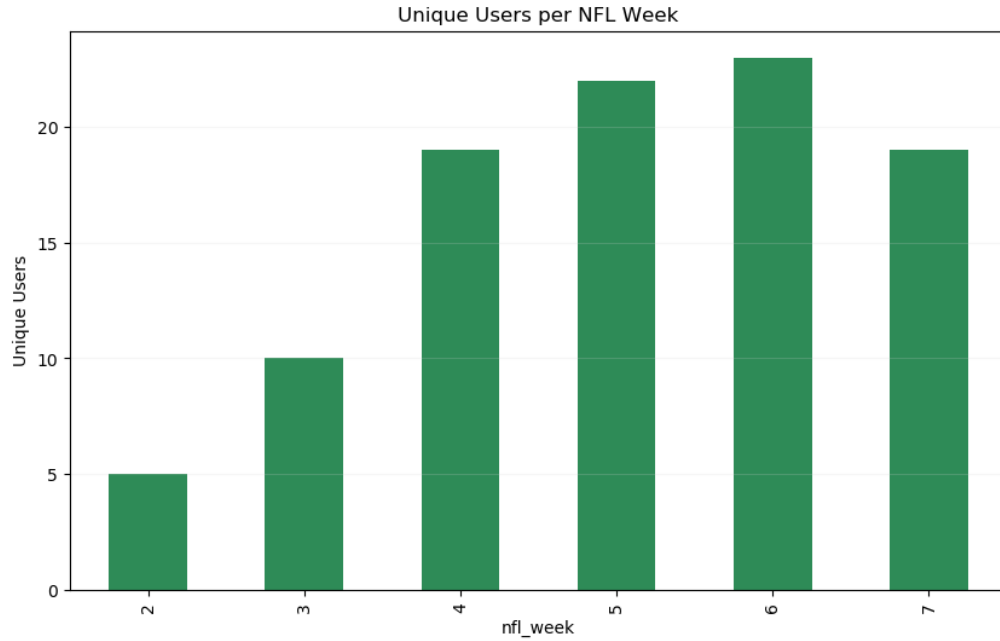

### BANANO Sports Pools - NFL WEEK 7 RESULTS AND PRIZES

#### Part 1: Plateaued Growth

We had 19 potassium-filled and unique users take part in the betting pools in Week 7.

Total liquidity in the NFL pools increased when compared to Week 7, topping out just under 9000k BAN. Besides the house, we had two other users deposit over 1000 BAN each into the pools.