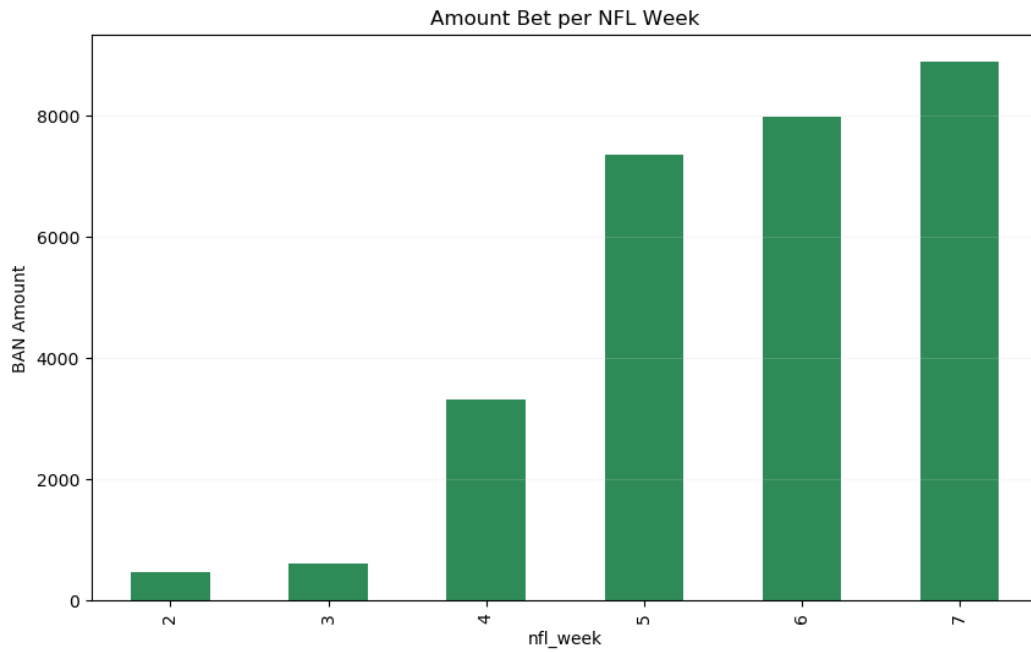

### BANANO Sports Pools - NFL WEEK 7 RESULTS AND PRIZES

#### Part 1: Plateaued Growth

We had 19 potassium-filled and unique users take part in the betting pools in Week 7.

Total liquidity in the NFL pools increased when compared to Week 7, topping out just under 9000k BAN. Besides the house, we had two other users deposit over 1000 BAN each into the pools.