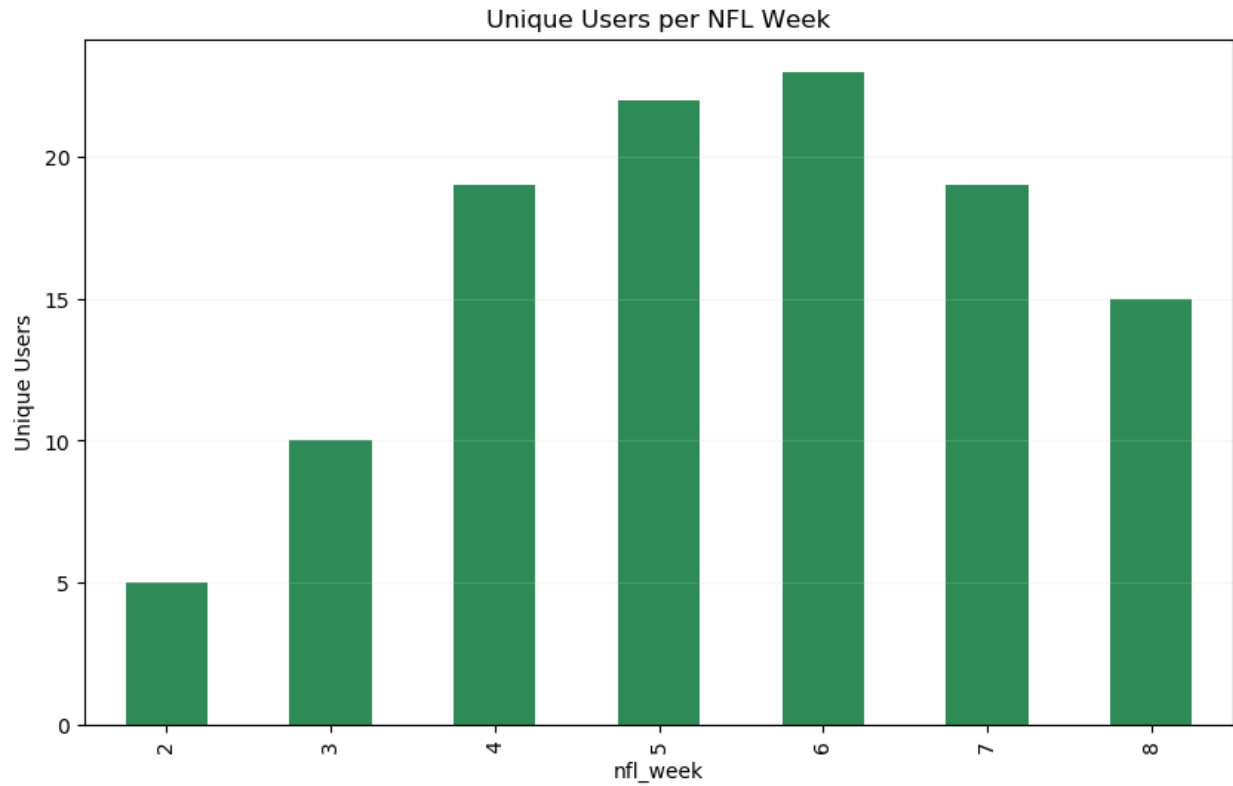

BANANO Sports Pools - NFL WEEK 8 RESULTS AND PRIZES

Part 1: Slow Week

We had 15 potassium-filled and unique users take part in the betting pools in Week 8.

Total liquidity in the NFL pools plummeted when compared to Week 7, topping out just under 5000k BAN. Besides the house, we only had one other users deposit over 1000 BAN into the pools.