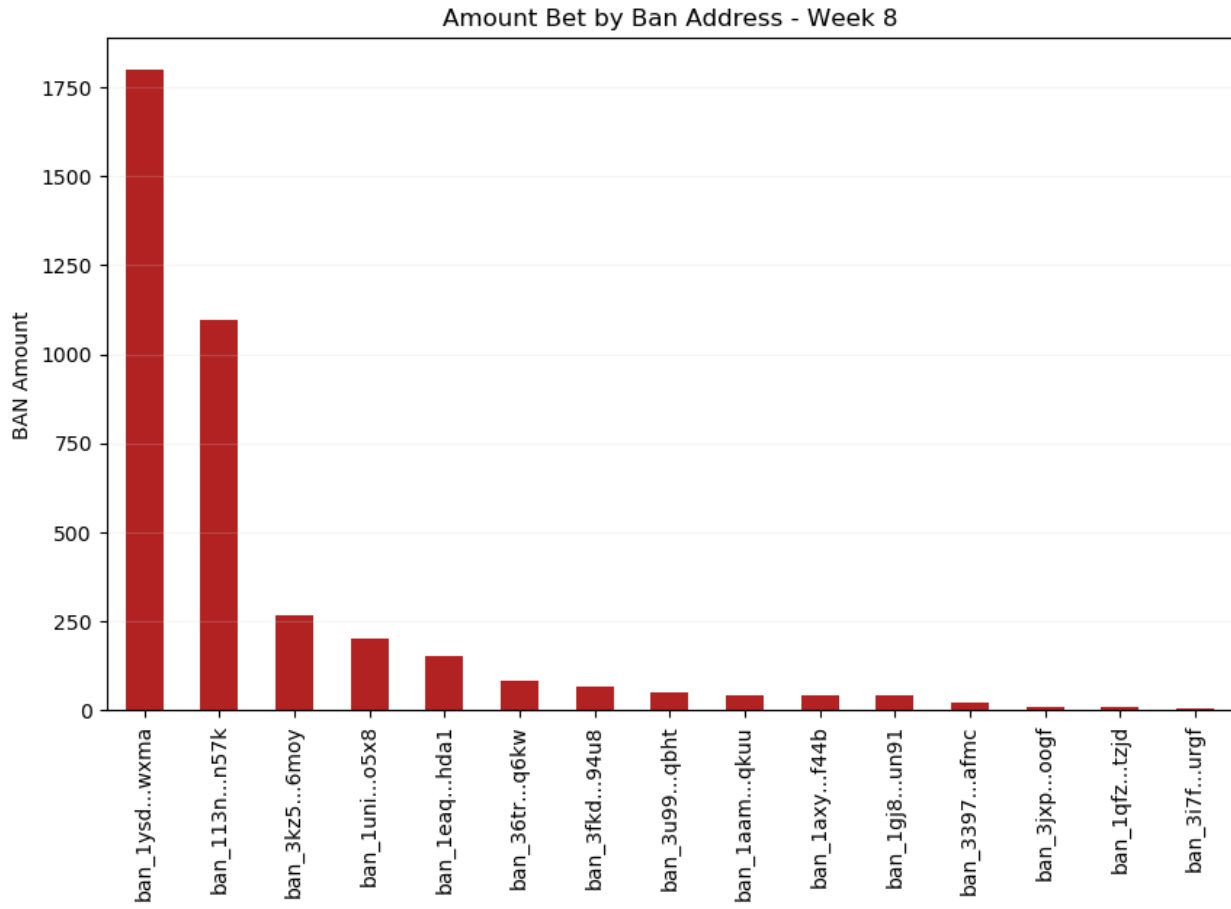

BANANO Sports Pools - NFL WEEK 8 RESULTS AND PRIZES

Part 1: Slow Week

We had 15 potassium-filled and unique users take part in the betting pools in Week 8.

Total liquidity in the NFL pools plummeted when compared to Week 7, topping out just under 5000k BAN. Besides the house, we only had one other users deposit over 1000 BAN into the pools.

Part 2: Week 8 Bet Amounts

elementalennui#4641

First Prize: ban_1ysdoim5qegkc35apfa1iitguceeohump39hcmxaz1ak48hidmbkxewxma (1800 BAN)

Second Prize: ban_3kz5ot1hnz9k3545oa7kfi3p3sq83f4g8jhhrncjefpcsxycgjpapzkw6moy (265 BAN)