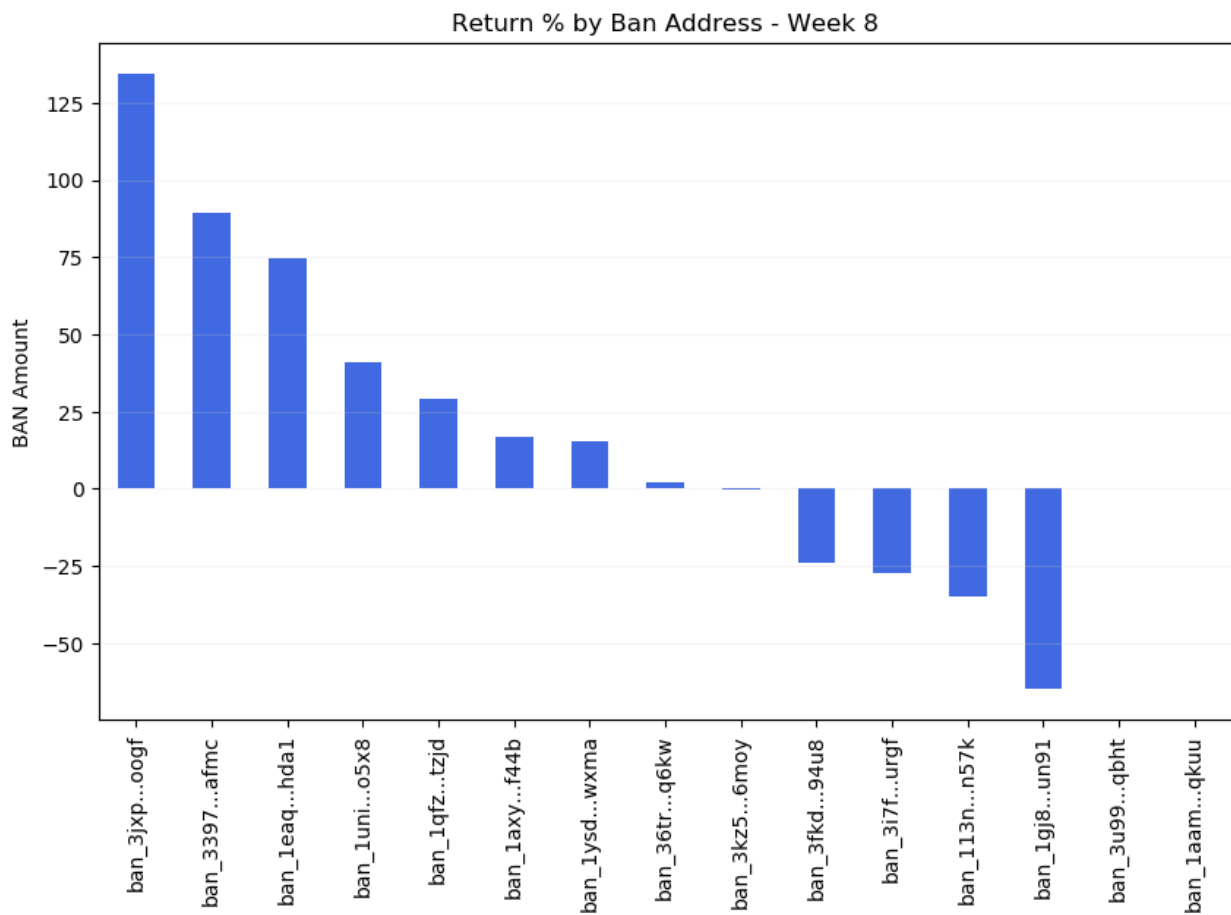

elementalennui#4641

BONUS PRIZES:

ban_3kz5ot1hnz9k3545oa7kfi3p3sq83f4g8jhhrncjefpcsxycgjpapzkw6moy: 42 BAN
ban_1qfz6jf759wcakf6juatbgcuyat5k3abq96x6hp7fg3ue9uy8g3f7rqrtzjd: 19 BAN
ban_1axyhmf3h3k3zutp34m173ji7wkstjmdcwia7szo171qqxc7frnno5ef44b: 4.2 BAN
ban_1eaqt97hmhix1y8eacup3qun1mzsf6upau74sarcjioxfg1mq4zgsi98hda1: 4.2 BAN
ban_1ysdoim5qegkc35apfa1iitguceeohump39hcmxaz1ak48hidmbkxewxma: 4.2 BAN

Part 4: Return %

First Prize: ban_3jxpknrjj3m5esnhngtjus79re76ua4o93mi8xmen4kpn5i5nunswt9oogf (134.4%)
Second Prize: ban_3397ehf748hw8h68btmdg974y96548qwbo5x7p8apznssqj8j65d9pw1afmc (89.3%)
Third Prize: ban_1eaqt97hmhix1y8eacup3qun1mzsf6upau74sarcjioxfg1mq4zgsi98hda1 (74.5%)