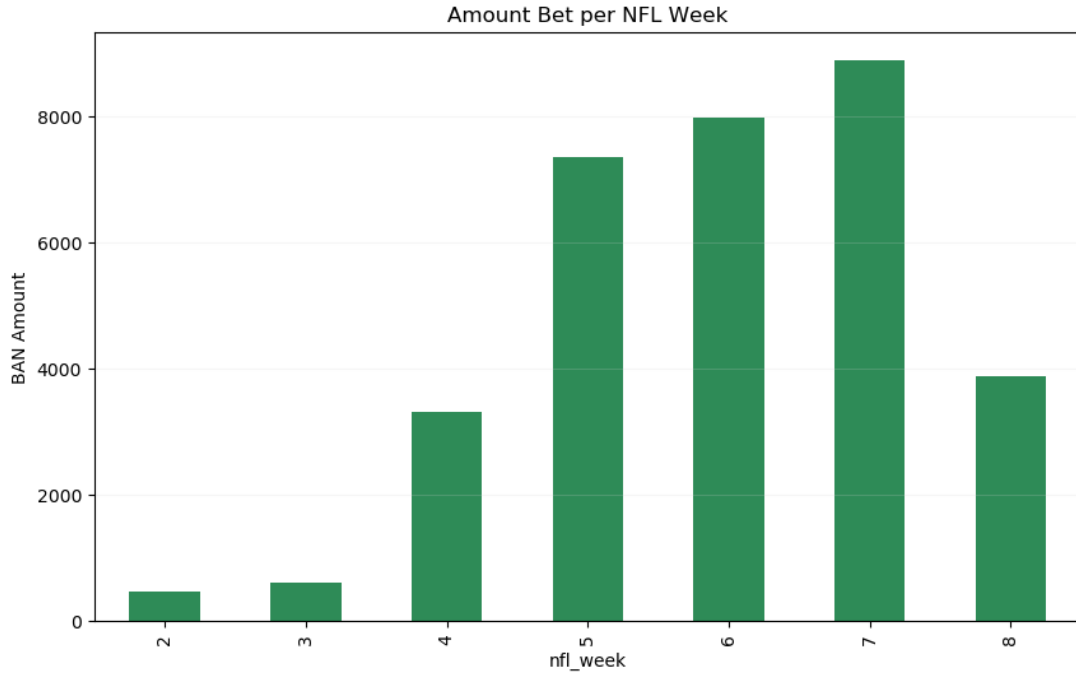

BANANO Sports Pools - NFL WEEK 8 RESULTS AND PRIZES

Part 1: Slow Week

We had 15 potassium-filled and unique users take part in the betting pools in Week 8.

Total liquidity in the NFL pools plummeted when compared to Week 7, topping out just under 5000k BAN. Besides the house, we only had one other users deposit over 1000 BAN into the pools.

Part 2: Week 8 Bet Amounts

elementalennui#4641

First Prize: ban_1ysdoim5qegkc35apfa1iitguceeohump39hcmxaz1ak48hidmbkxewxma (1800 BAN)

Second Prize: ban_3kz5ot1hnz9k3545oa7kfi3p3sq83f4g8jhhrncjefpcsxycgjpapzkw6moy (265 BAN)