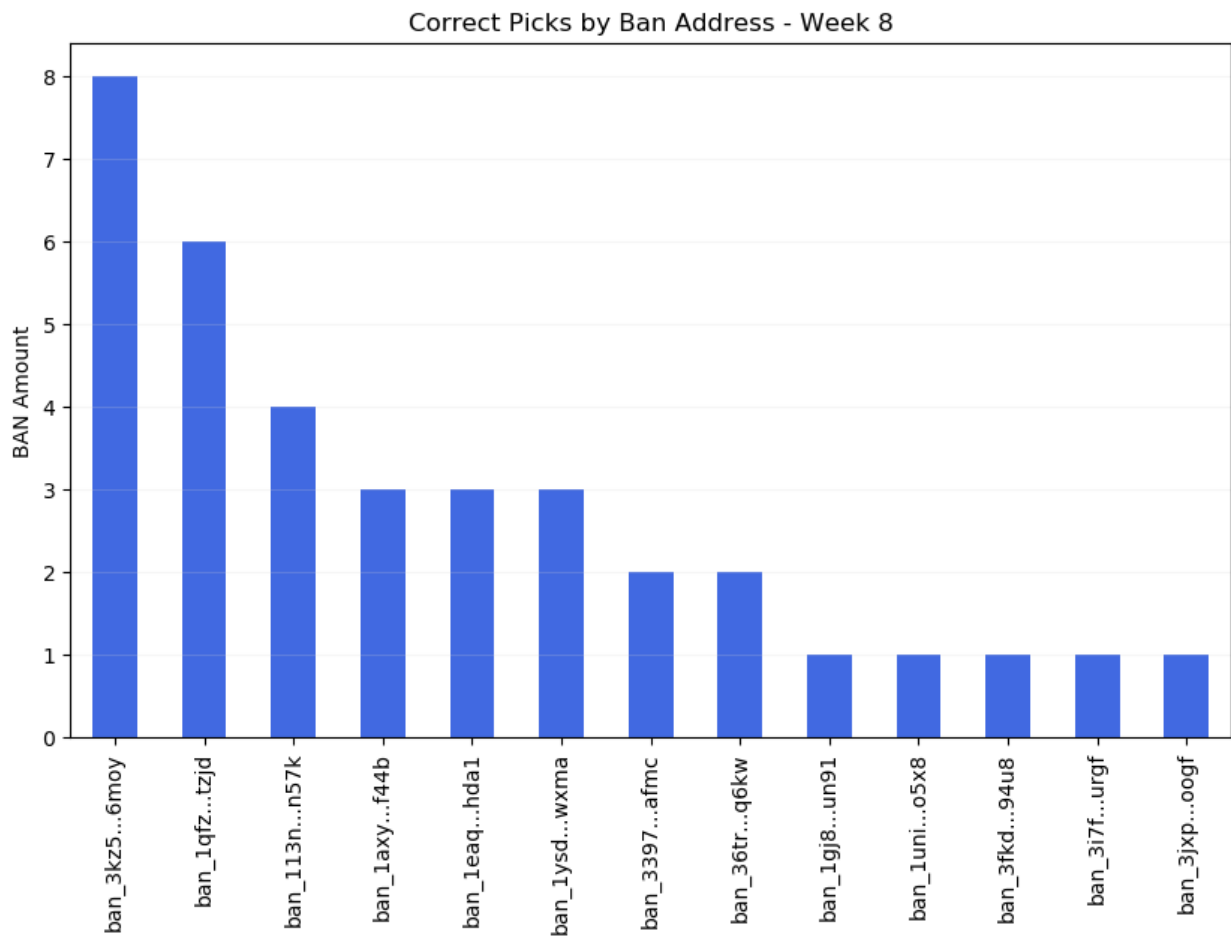

BANANO Sports Pools - NFL WEEK 8 RESULTS AND PRIZES

Part 1: Slow Week

We had 15 potassium-filled and unique users take part in the betting pools in Week 8.

Total liquidity in the NFL pools plummeted when compared to Week 7, topping out just under 5000k BAN. Besides the house, we only had one other users deposit over 1000 BAN into the pools.

Third Prize: ban_1unityywcpwnfscjfcrr1jfxjp67m9kxsj41438mf4qqx6cz5opqowhto5x8 (200 BAN)

BONUS PRIZES:

ban_1ysdoim5qegkc35apfa1iitguceeohump39hcmxaz1ak48hidmbkxewxma: 42 BAN

ban_3kz5ot1hnz9k3545oa7kfi3p3sq83f4g8jhhrncjefpcsxycgjpapzkw6moy: 19 BAN

ban_1unityywcpwnfscjfcrr1jfxjp67m9kxsj41438mf4qqx6cz5opqowhto5x8: 9.1

Part 3: Bets Placed on Winning Teams

First Prize: ban_3kz5ot1hnz9k3545oa7kfi3p3sq83f4g8jhhrncjefpcsxycgjpapzkw6moy (8 correct picks)