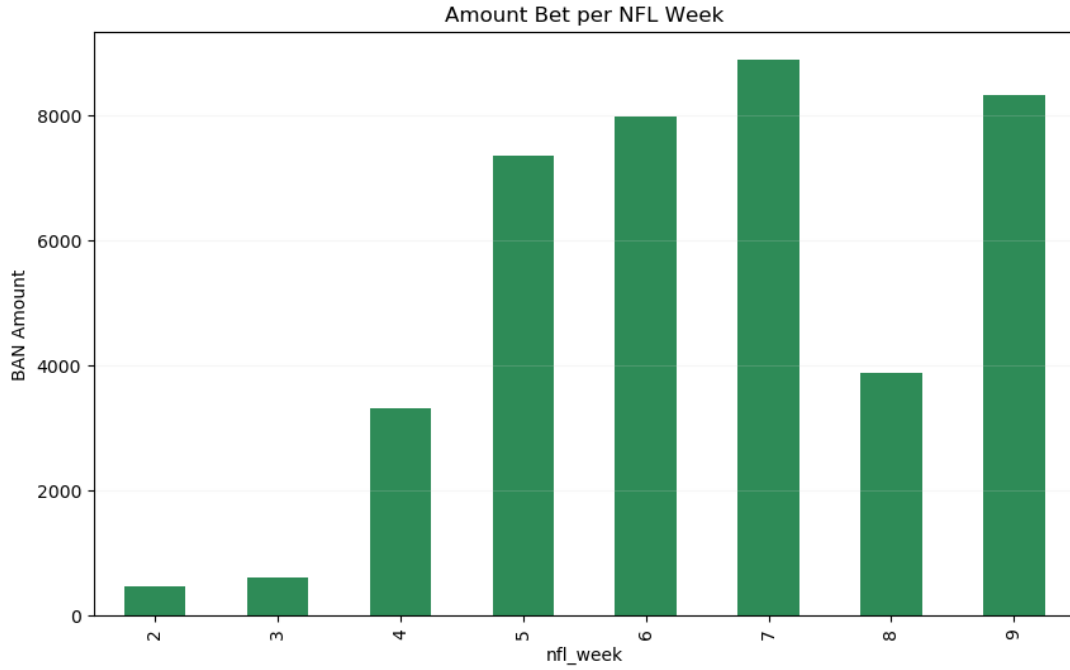

### BANANO Sports Pools - NFL WEEK 9 RESULTS AND PRIZES

**Part 1: Back at it**

We had 18 potassium-filled and unique users take part in the betting pools in Week 9

Total liquidity in the NFL pools rose back to our Week 5-7 average, topping out just over 8000k BAN. Besides the house, we had two other users deposit over 2000 BAN into the pools.

### Part 2: Week 9 Bet Amounts

elementalennui#4641

**First Prize:** ban\_1ysdoim5qegkc35apfa1iitguceeohump39hcmxaz1ak48hidmbkxewxma (2600 BAN)

**Second Prize:** ban\_3473qsj9zdzxdc418wbqctoic55f3qkqmgrj33yktzrn7ng7e94qeqsgrgr (2051 BAN)