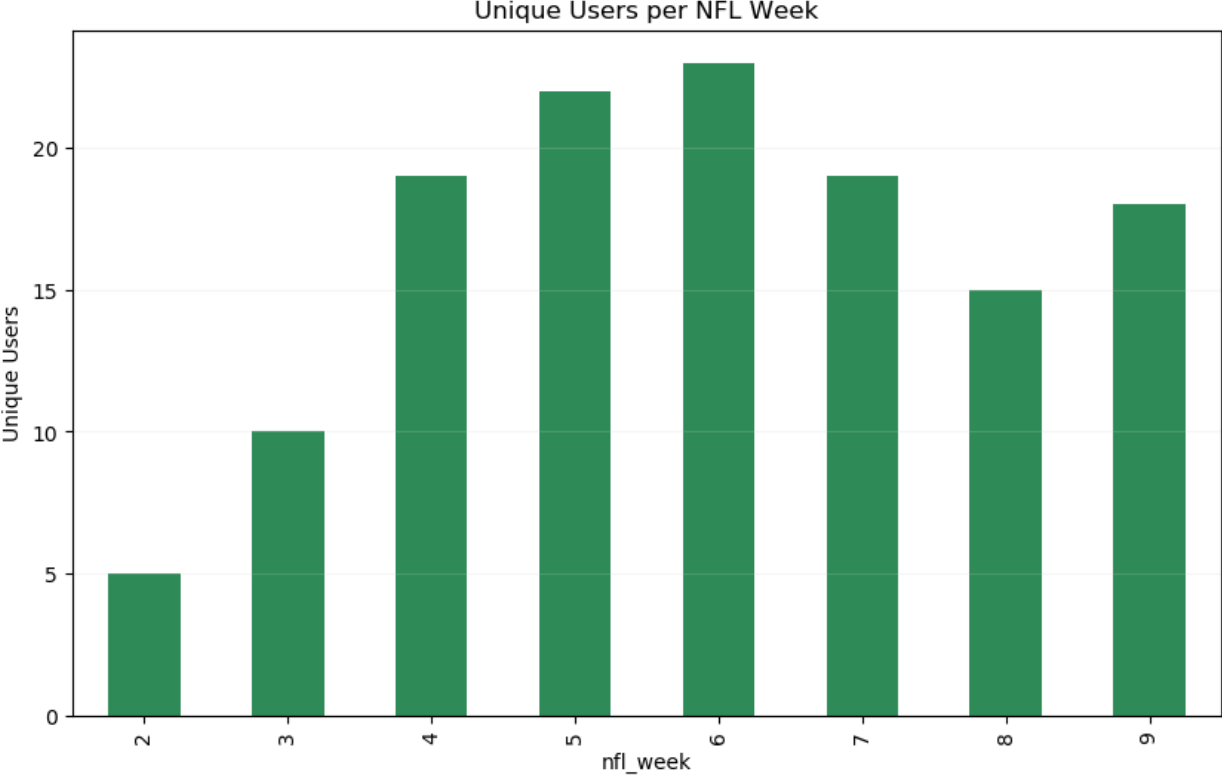

### BANANO Sports Pools - NFL WEEK 9 RESULTS AND PRIZES

**Part 1: Back at it**

We had 18 potassium-filled and unique users take part in the betting pools in Week 9

Total liquidity in the NFL pools rose back to our Week 5-7 average, topping out just over 8000k BAN. Besides the house, we had two other users deposit over 2000 BAN into the pools.