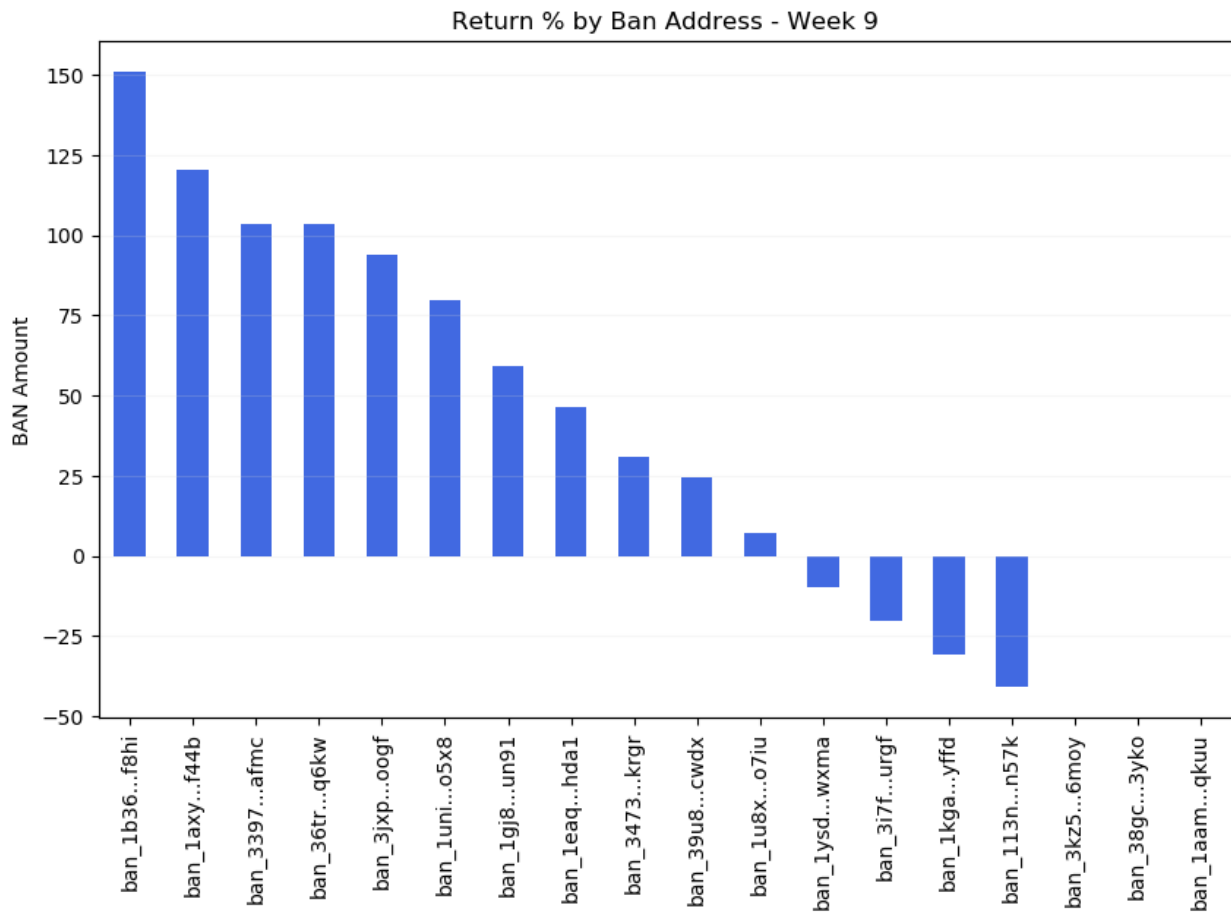

elementalennui#4641

BONUS PRIZES:

ban_1axyhfmf3h3k3zutp34m173ji7wkstjmdcwia7szo171qqxc7frnno5ef44b: 42 BAN

ban_1ysdoim5qegkc35apfa1iitguceehtump39hcmxaz1ak48hidmbkyxewxma: 19 BAN

ban_1eaqt97hmxix1y8eacup3qun1mzsf6upau74sarcjioxfg1mq4zgsi98hda1: 9.1 BAN

Part 4: Return %

We had four monkeys achieve over 100% returns this week! Congrats!

First Prize: ban_1b36r61asfw9j3pzmcb08ycgufh54gj495jt753xbx3d499z3u8qcou9f8hi (150.9%)

Second Prize: ban_1axyhfmf3h3k3zutp34m173ji7wkstjmdcwia7szo171qqxc7frnno5ef44b (120.2%)

Third Prize: ban_3397ehf748hw8h68btmdg974y96548qwbo5x7p8apznssqj8j65d9pw1afmc (103.5%)

Third Prize: ban_36tr5n8ictf15hcs7nx66hxguomyayo9ixj154kkcm1oin444ntjmuwq6kw (103.5%)

BONUS PRIZES:

ban_1b36r61asfw9j3pzmcb08ycgufh54gj495jt753xbx3d499z3u8qcou9f8hi: 42 BAN

ban_1axyhfmf3h3k3zutp34m173ji7wkstjmdcwia7szo171qqxc7frnno5ef44b: 19 BAN

ban_3397ehf748hw8h68btmdg974y96548qwbo5x7p8apznssqj8j65d9pw1afmc: 4.2

ban_36tr5n8ictf15hcs7nx66hxguomyayo9ixj154kkcm1oin444ntjmuwq6kw: 4.2