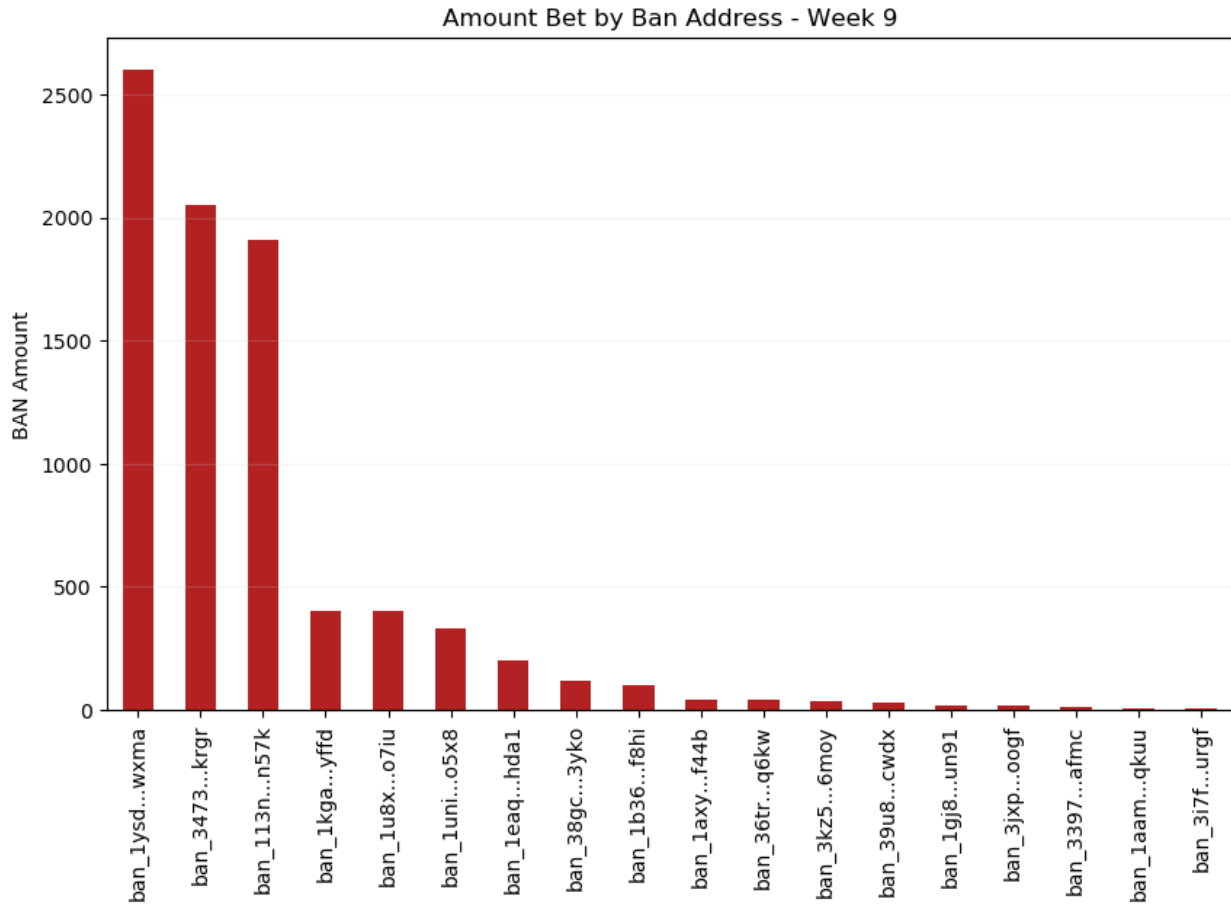

### BANANO Sports Pools - NFL WEEK 9 RESULTS AND PRIZES

**Part 1: Back at it**

We had 18 potassium-filled and unique users take part in the betting pools in Week 9

Total liquidity in the NFL pools rose back to our Week 5-7 average, topping out just over 8000k BAN. Besides the house, we had two other users deposit over 2000 BAN into the pools.

### Part 2: Week 9 Bet Amounts

elementalennui#4641

**First Prize:** ban\_1ysdoim5qegkc35apfa1iitguceeohump39hcmxaz1ak48hidmbkxewxma (2600 BAN)

**Second Prize:** ban\_3473qsj9zdzxdc418wbqctoic55f3qkqmgrj33yktzrn7ng7e94qeqsgrgr (2051 BAN)