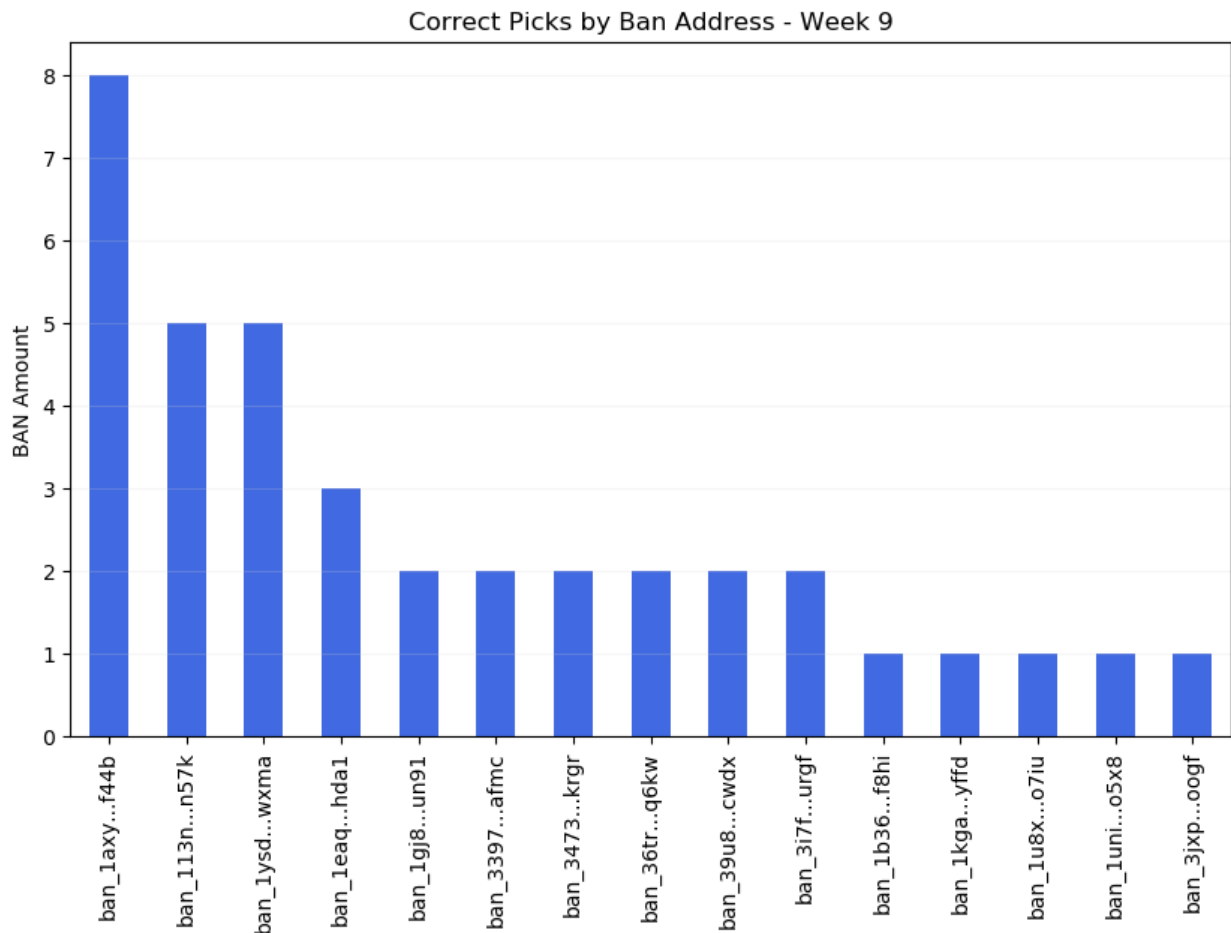

elementalennui#4641

First Prize: ban_1ysdoim5qegkc35apfa1iitguceeohump39hcmxaz1ak48hidmbkxewxma (2600 BAN)

Second Prize: ban_3473qsj9zdzxdc418wbqctoic55f3qkqmgrj33yktzrn7ng7e94qeqsgrgr (2051 BAN)

Third Prize: ban_1kgajxwg1te5bkn7wwipc7rupn3dkfp7f19y1w97xee6nddqjnhczk1gyffd (400 BAN)

Third Prize: ban_1u8xzidbfnf8kdpnmaxpfd1rbswnye49h3yh3sfhjp9zcgkorhtu4r7o7iu (400 BAN)

BONUS PRIZES:

ban_1ysdoim5qegkc35apfa1iitguceeohump39hcmxaz1ak48hidmbkxewxma: 42 BAN

ban_3473qsj9zdzxdc418wbqctoic55f3qkqmgrj33yktzrn7ng7e94qeqsgrgr: 19 BAN

ban_1kgajxwg1te5bkn7wwipc7rupn3dkfp7f19y1w97xee6nddqjnhczk1gyffd: 4.2

ban_1u8xzidbfnf8kdpnmaxpfd1rbswnye49h3yh3sfhjp9zcgkorhtu4r7o7iu: 4.2

Part 3: Bets Placed on Winning Teams

First Prize: ban_1axyhfmf3h3k3zutp34m173ji7wkstjmdcwia7szo171qqxc7frnno5ef44b (8 correct picks)

Second Prize: ban_1ysdoim5qegkc35apfa1iitguceeohump39hcmxaz1ak48hidmbkxewxma (5 correct picks)

Third Prize: ban_1eaqt97hmhix1y8eacup3qun1mzsf6upau74sarcjioxfg1mq4zgsi98hda1 (3 correct picks)