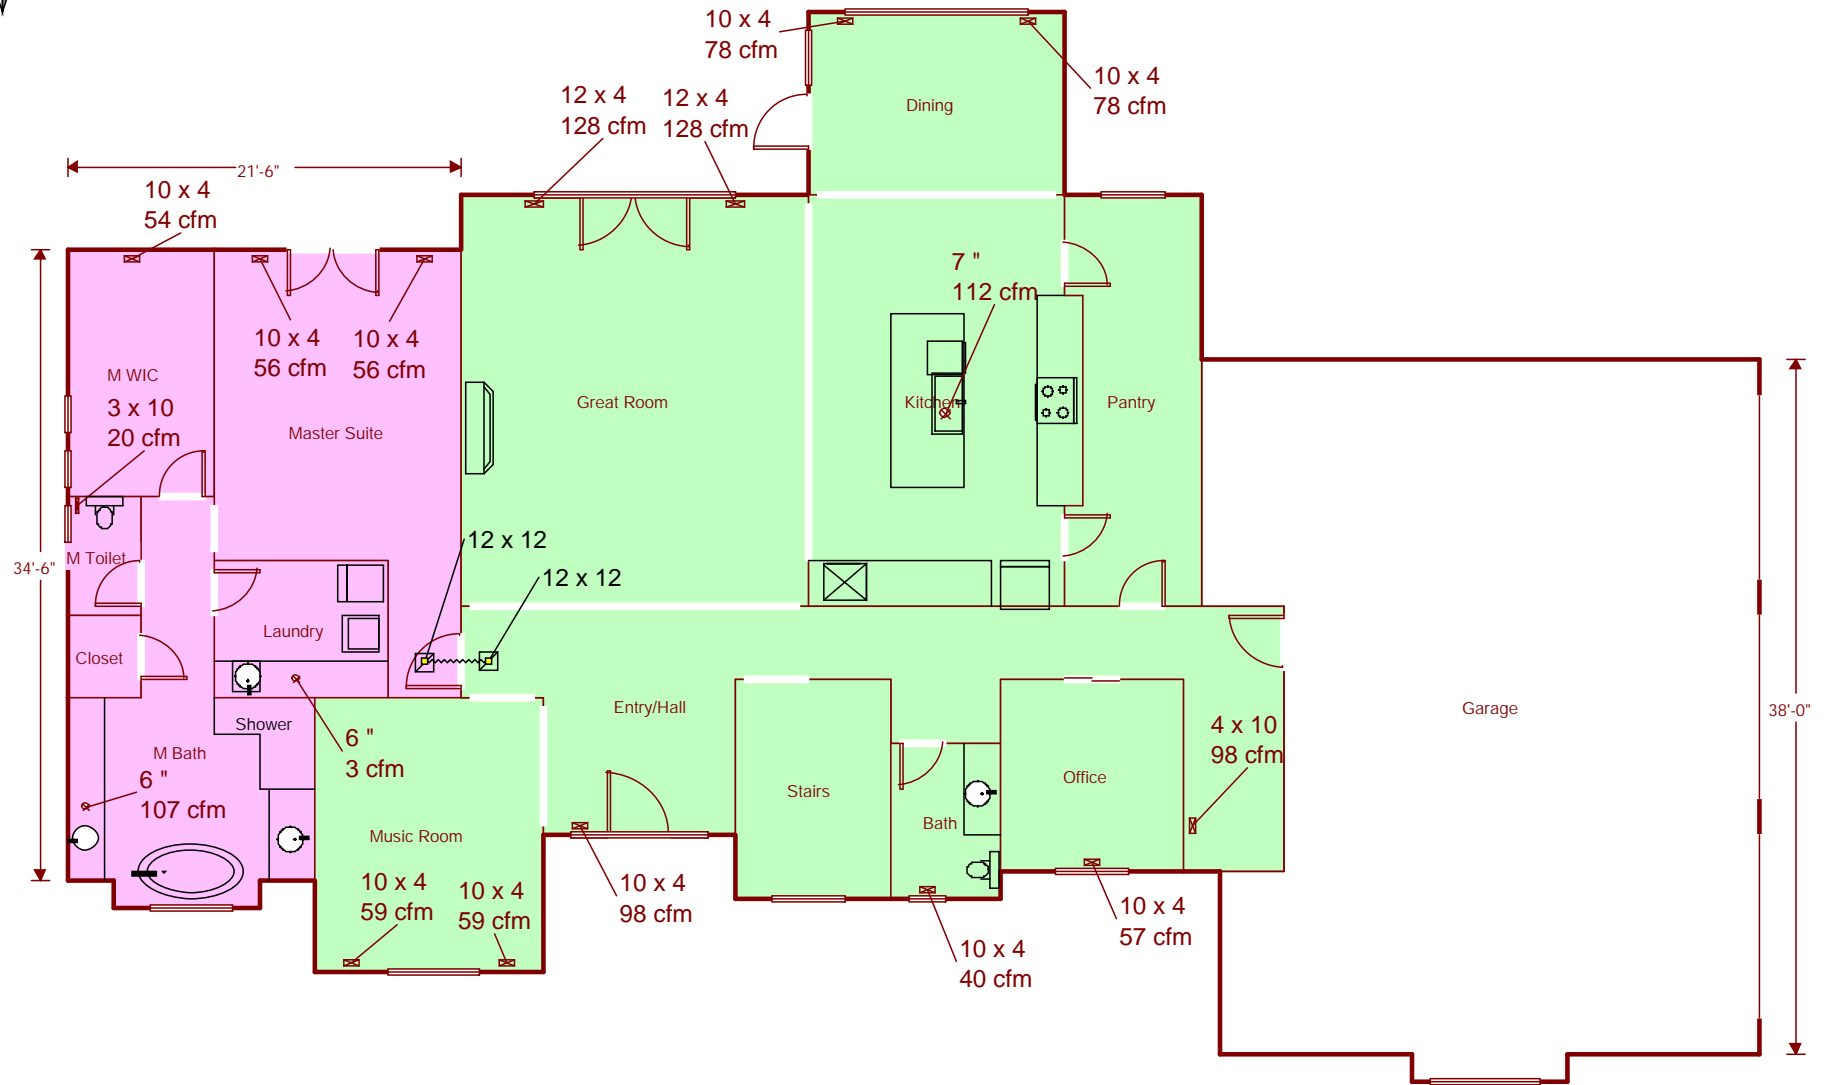

Main Level

Job #: Searle
Performed by John A Christensen, Palmer
Searle Residence
Idaho Falls, ID

Palmer Heating & Cooling, LLC
4107 S 45th W
Idaho Falls, ID 83402
Phone: 208 604-0831
chrjohn.phc@gmail.com

Scale: 1 : 126
Page 2
Right-Suite@ Universal 2018
18.0.31 RSU02319
2019-Jan-29 11:06:32
...htsoft\Projects\B & S\Searle.rup