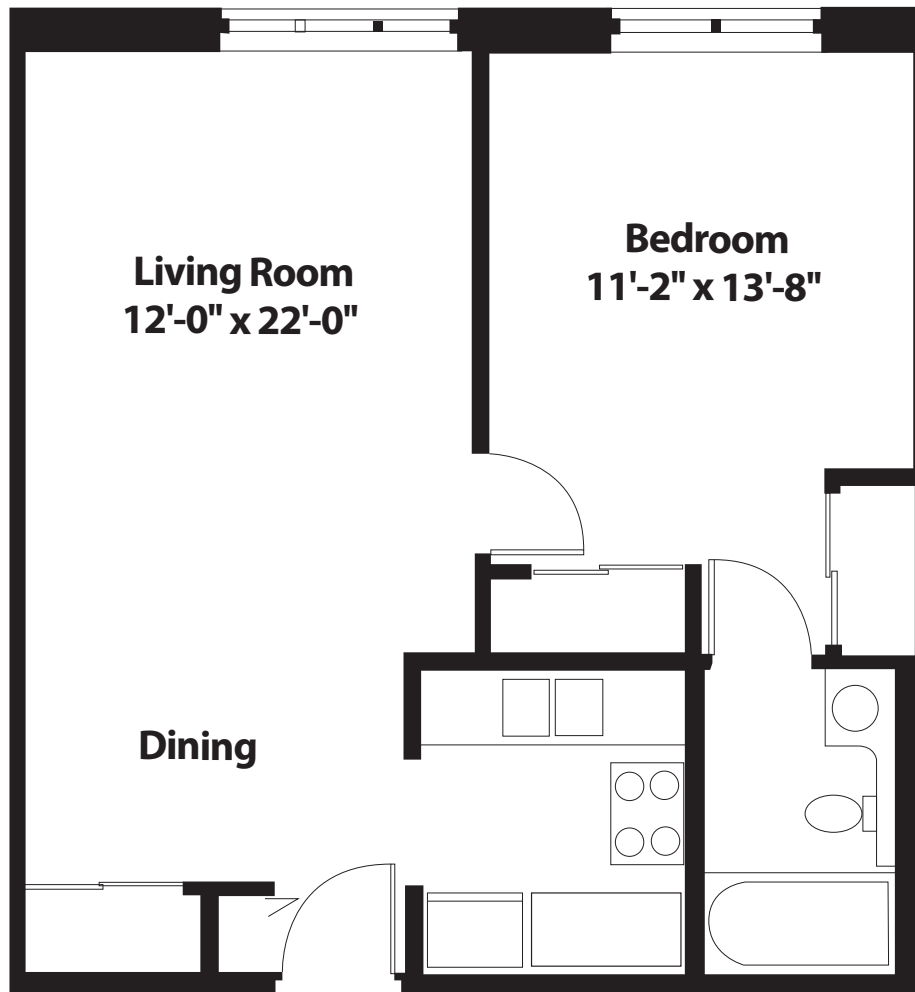

The Finley

640 sq. ft.

All dimensions, features and specifications are approximate and subject to change without notice.

2400 South Finley Road
Lombard, IL 60148

630.691.4007

BeaconHillLombard.com

BEACON HILL® | 
A LIFESPACE COMMUNITY®