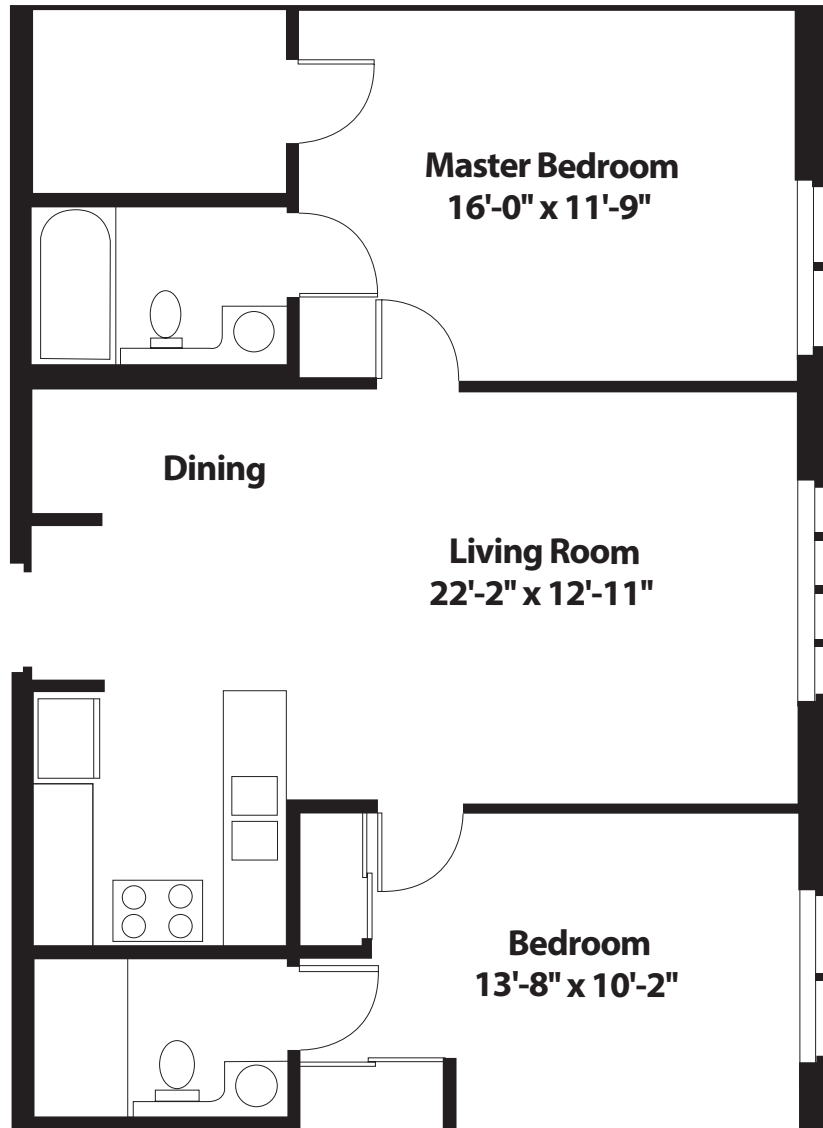

# The Highland

850 sq. ft.

All dimensions, features and specifications are approximate and subject to change without notice.

2400 South Finley Road  
Lombard, IL 60148

**630.691.4007**

**BeaconHillLombard.com**