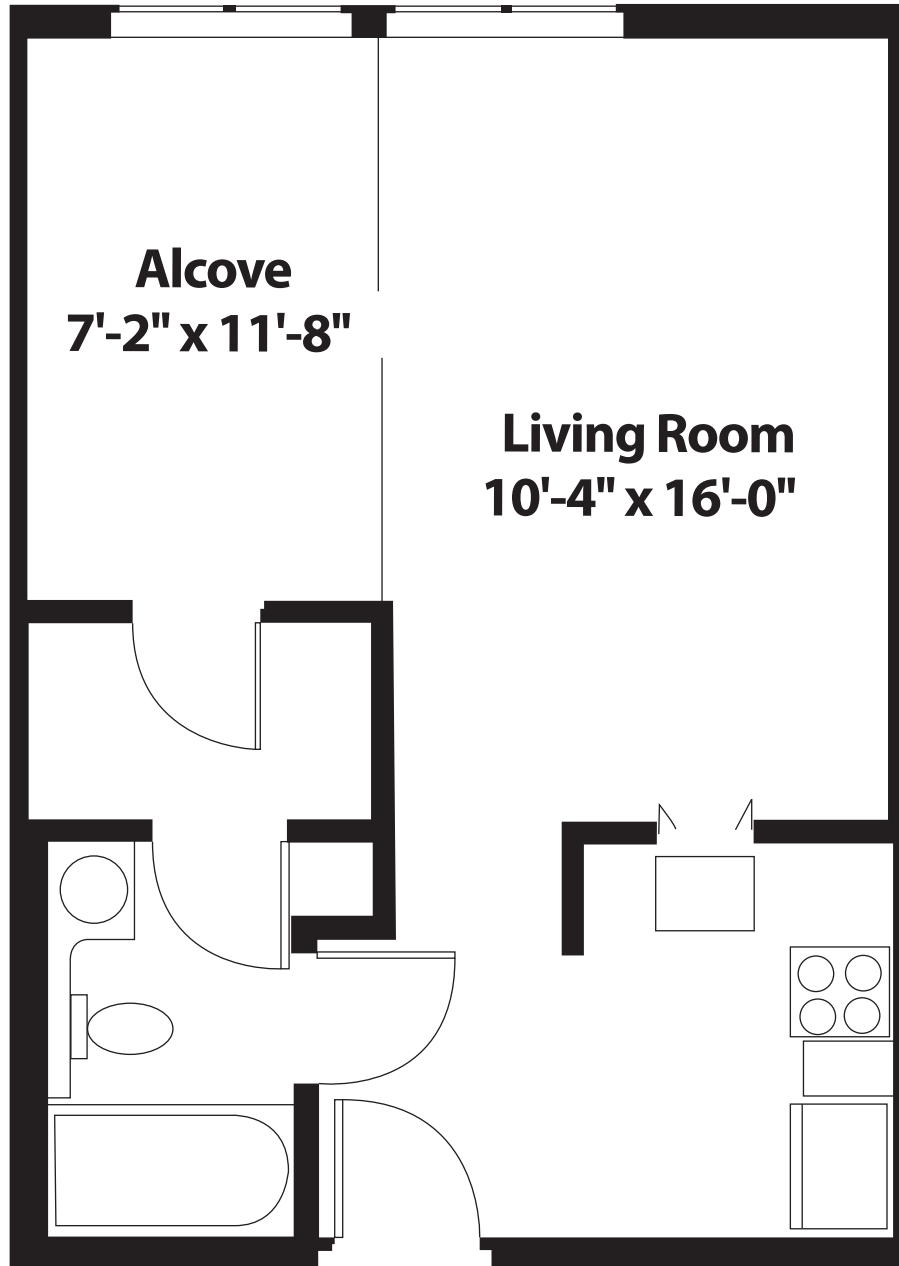

The Madison

450 sq. ft.

All dimensions, features and specifications are approximate and subject to change without notice.

2400 South Finley Road
Lombard, IL 60148

630.691.4007

BeaconHillLombard.com

BEACON HILL® | 
A LIFESPAC COMMUNITY®