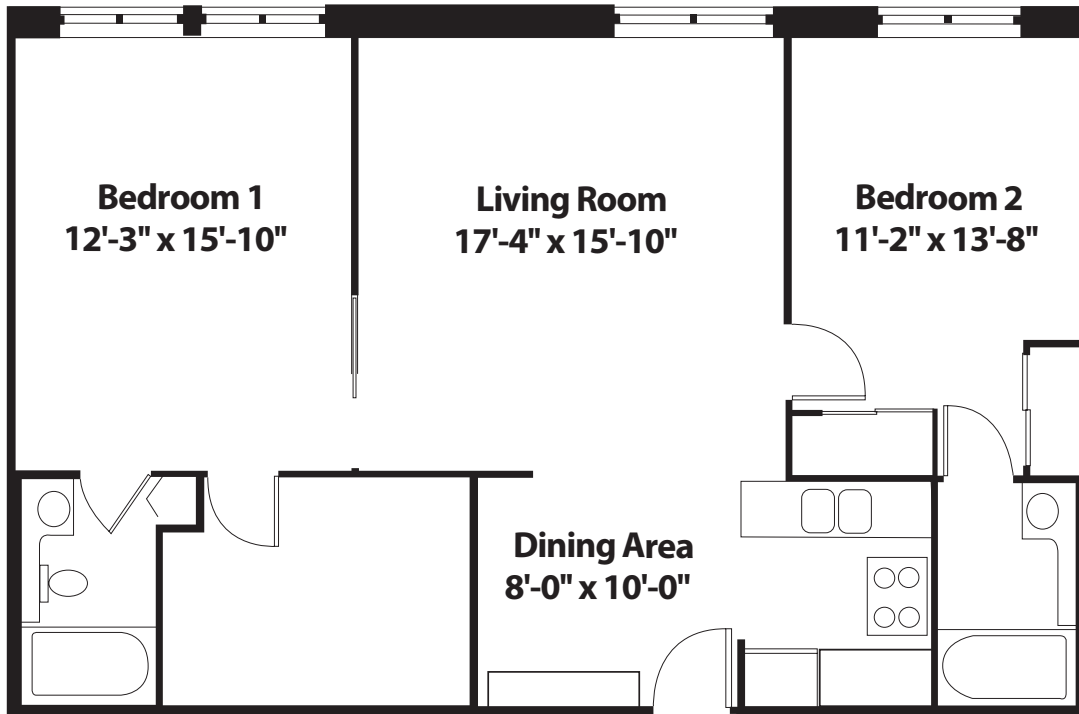

# The Westmore

1,090 sq. ft.

All dimensions, features and specifications are approximate and subject to change without notice.

2400 South Finley Road  
Lombard, IL 60148

**630.691.4007**

**BeaconHillLombard.com**