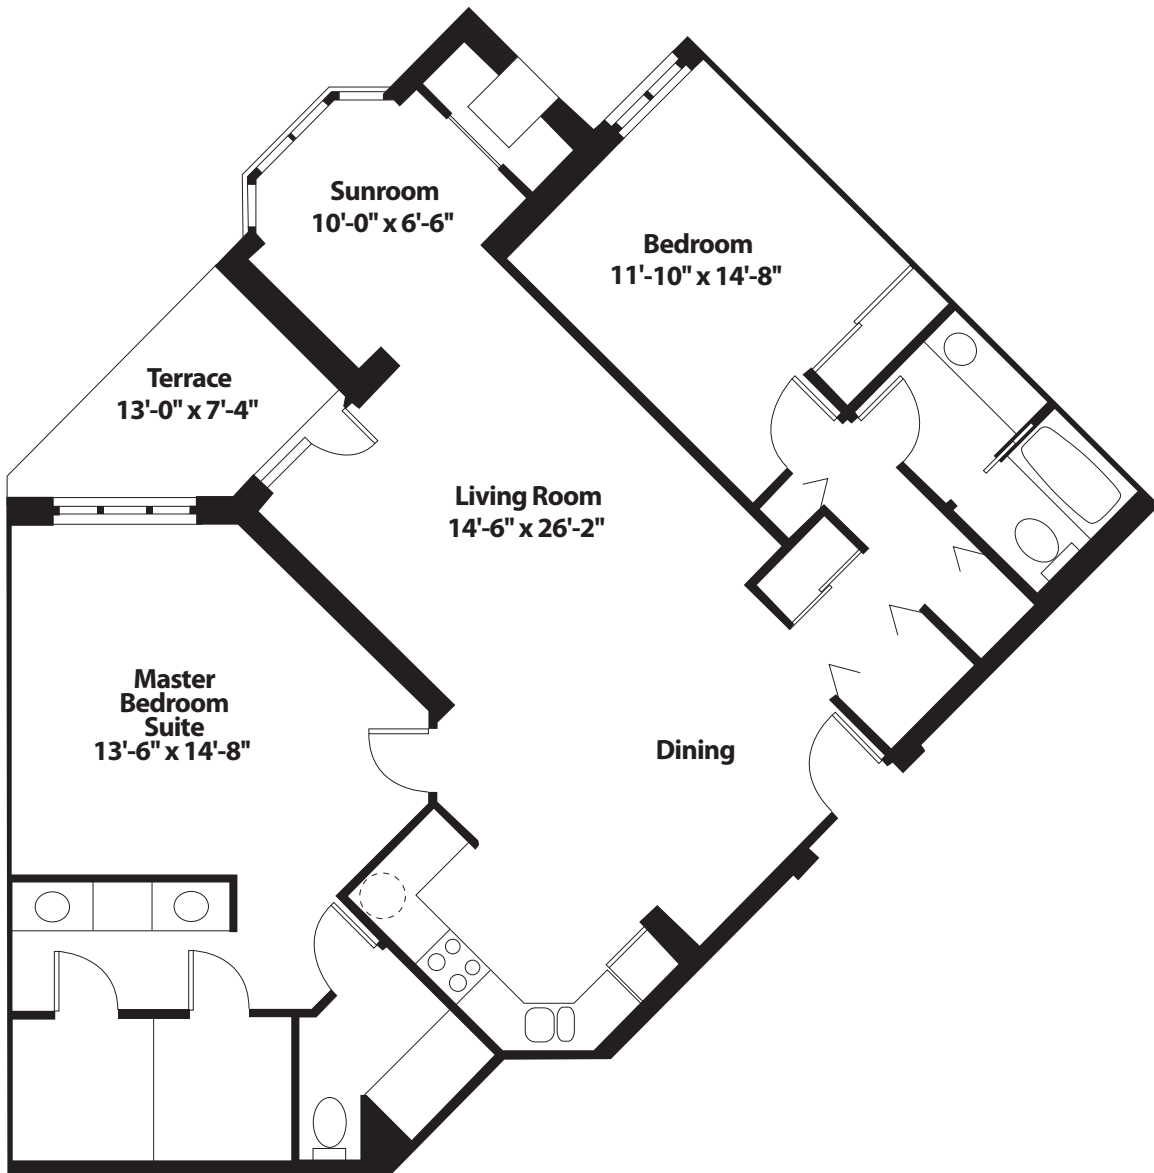

Two-Bedroom Special

1,440 sq. ft.

All dimensions, features and specifications are approximate and subject to change without notice.

2400 South Finley Road
Lombard, IL 60148

630.691.4007

BeaconHillLombard.com