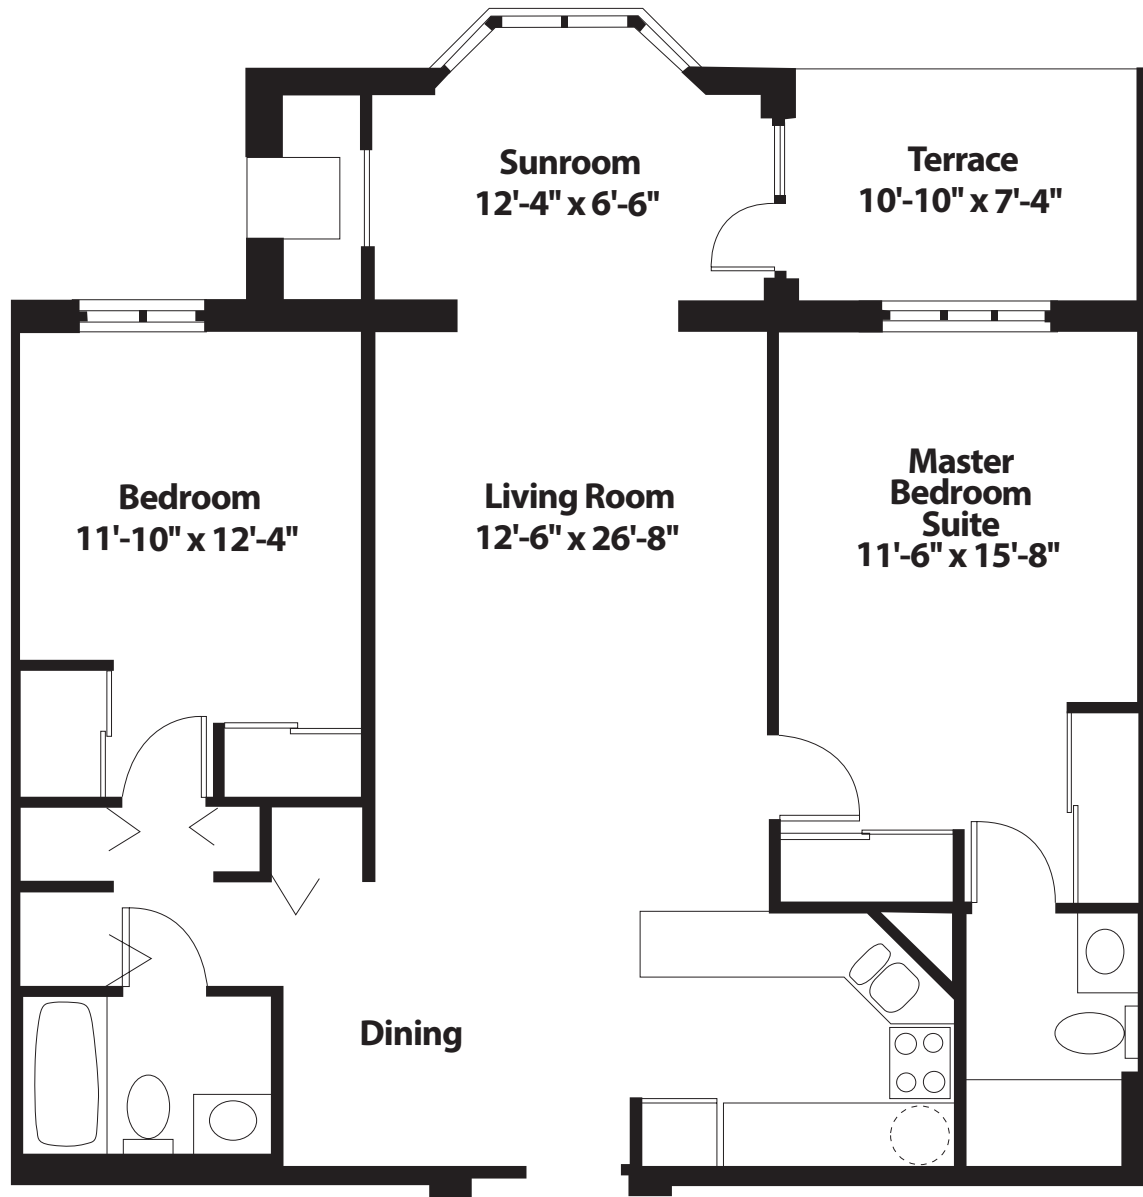

# Two-Bedroom Classic

1,140 sq. ft.

All dimensions, features and specifications are approximate and subject to change without notice.

2400 South Finley Road  
Lombard, IL 60148

**630.691.4007**

**BeaconHillLombard.com**