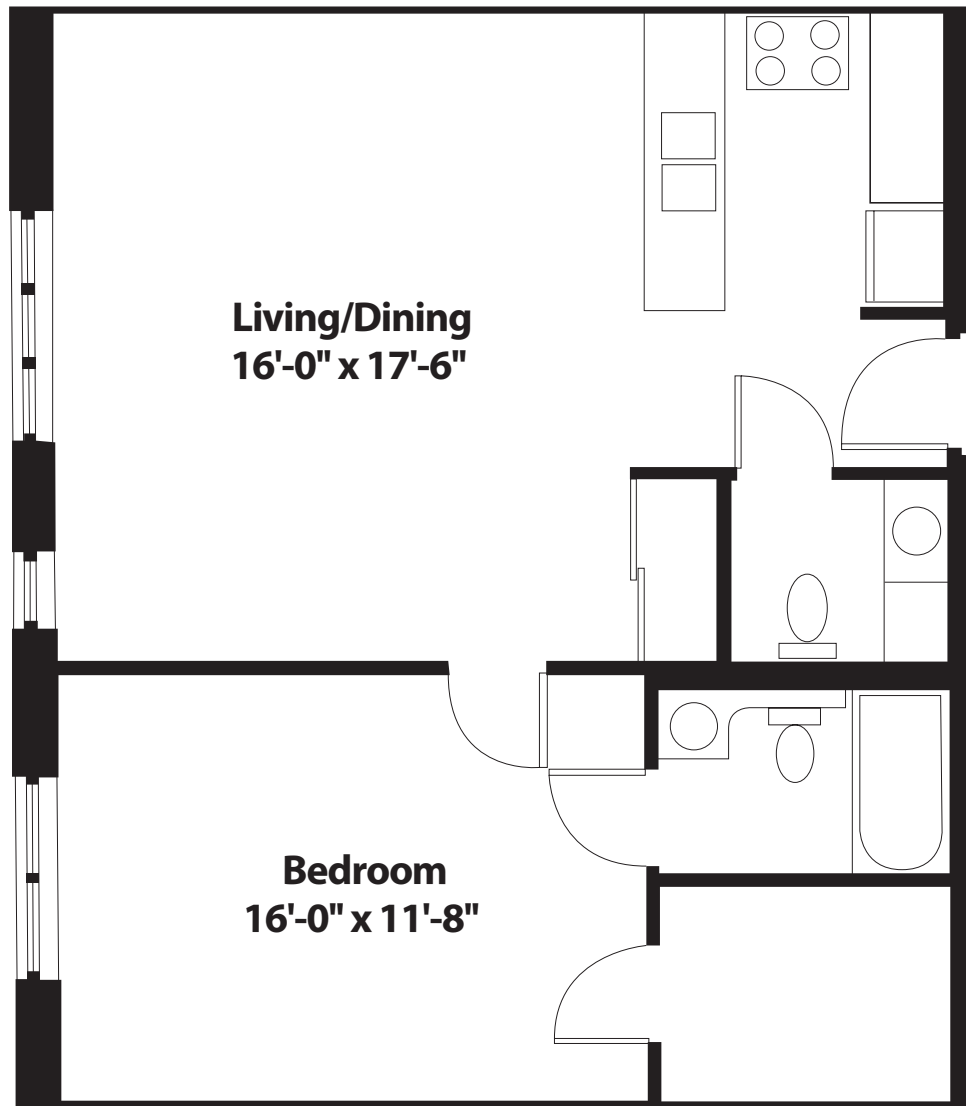

# The Butterfield

720 sq. ft.

All dimensions, features and specifications are approximate and subject to change without notice.

2400 South Finley Road  
Lombard, IL 60148

**630.691.4007**

**BeaconHillLombard.com**