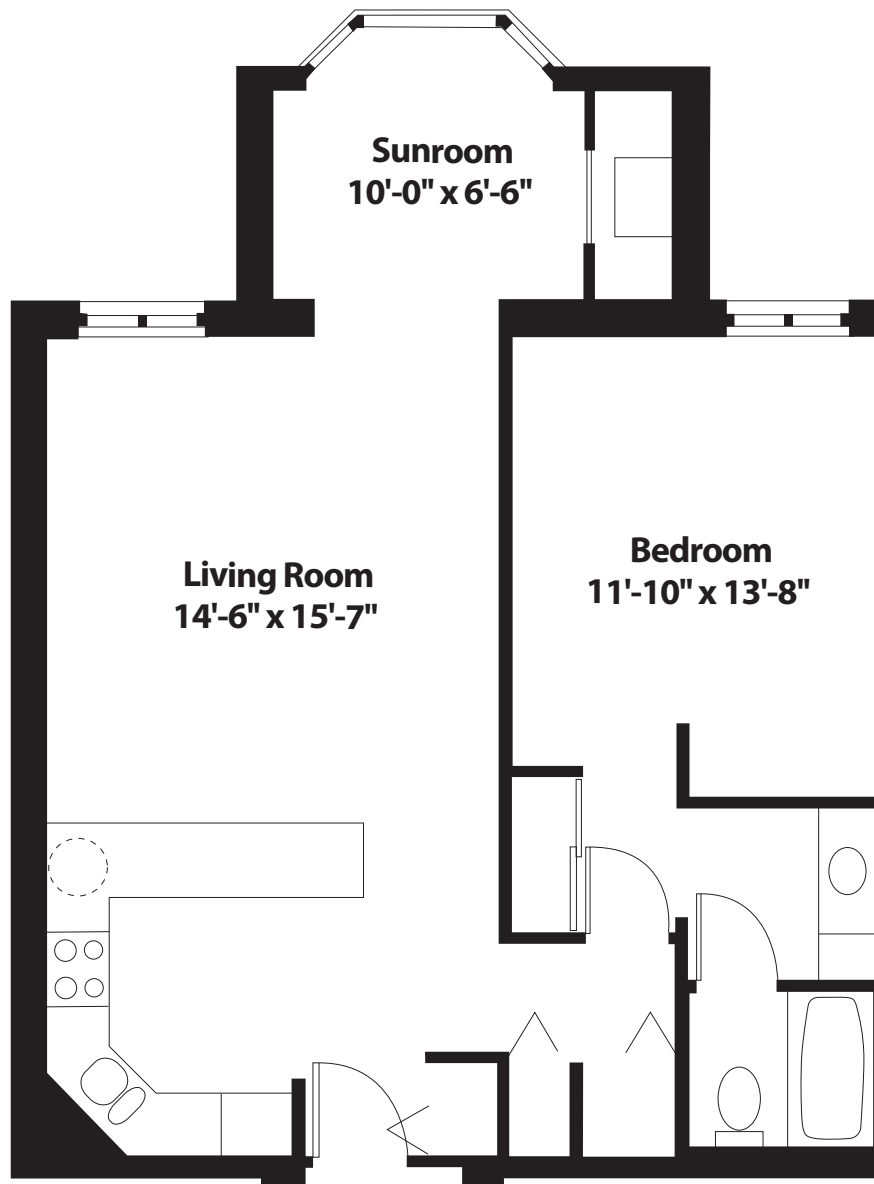

One-Bedroom Special

864 sq. ft.

All dimensions, features and specifications are approximate and subject to change without notice.

2400 South Finley Road
Lombard, IL 60148

630.691.4007

BeaconHillLombard.com