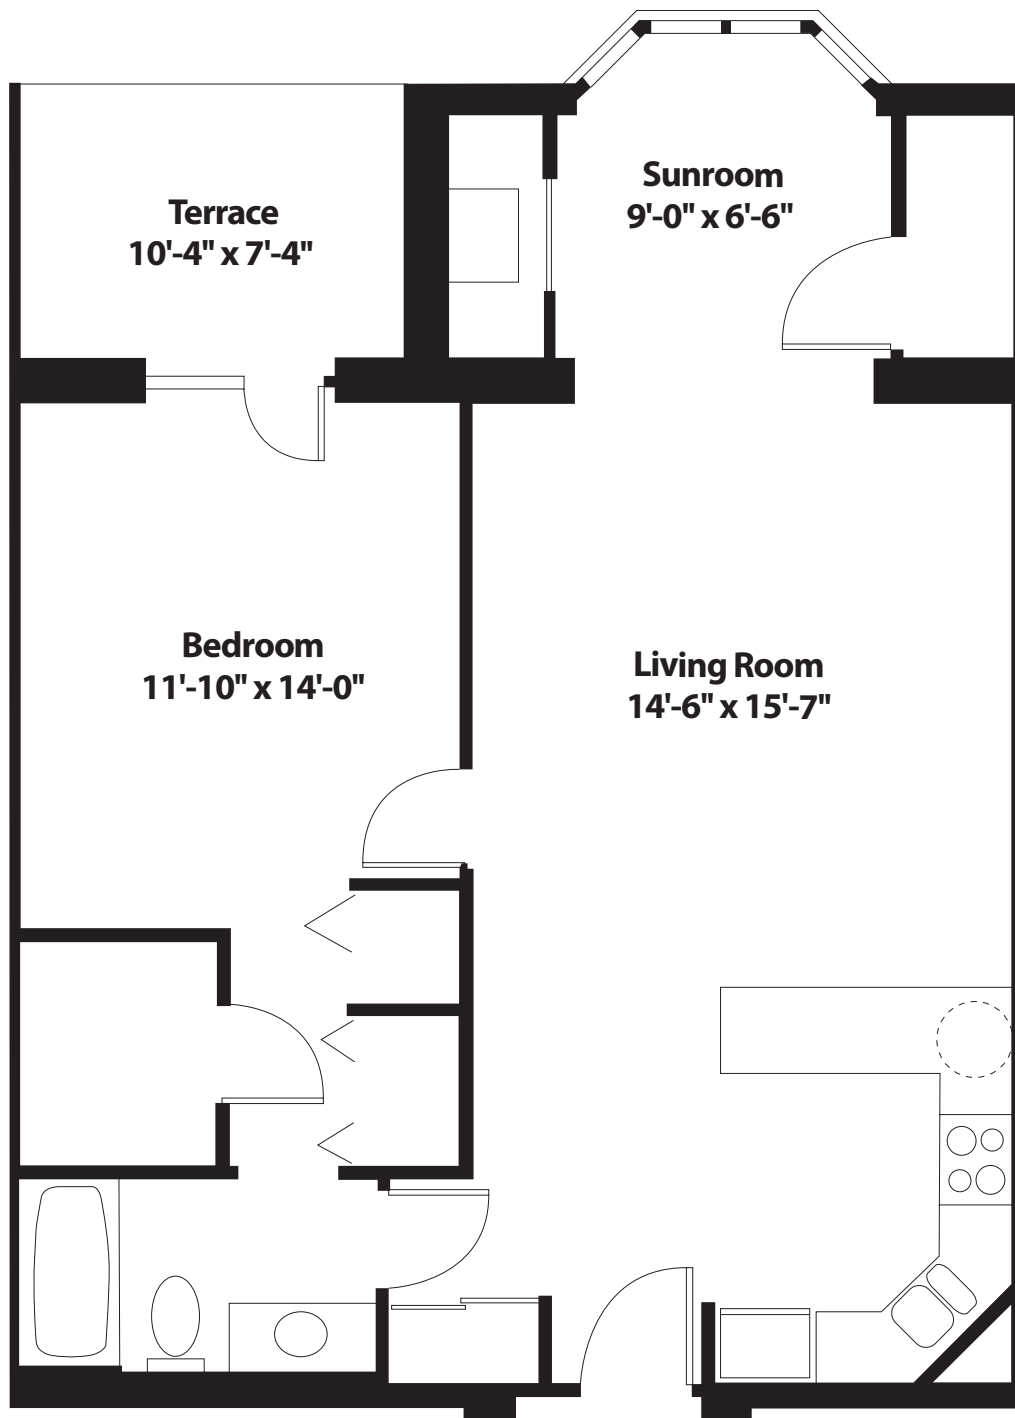

# One-Bedroom Classic

898 sq. ft.

All dimensions, features and specifications are approximate and subject to change without notice.

2400 South Finley Road  
Lombard, IL 60148

**630.691.4007**

**BeaconHillLombard.com**