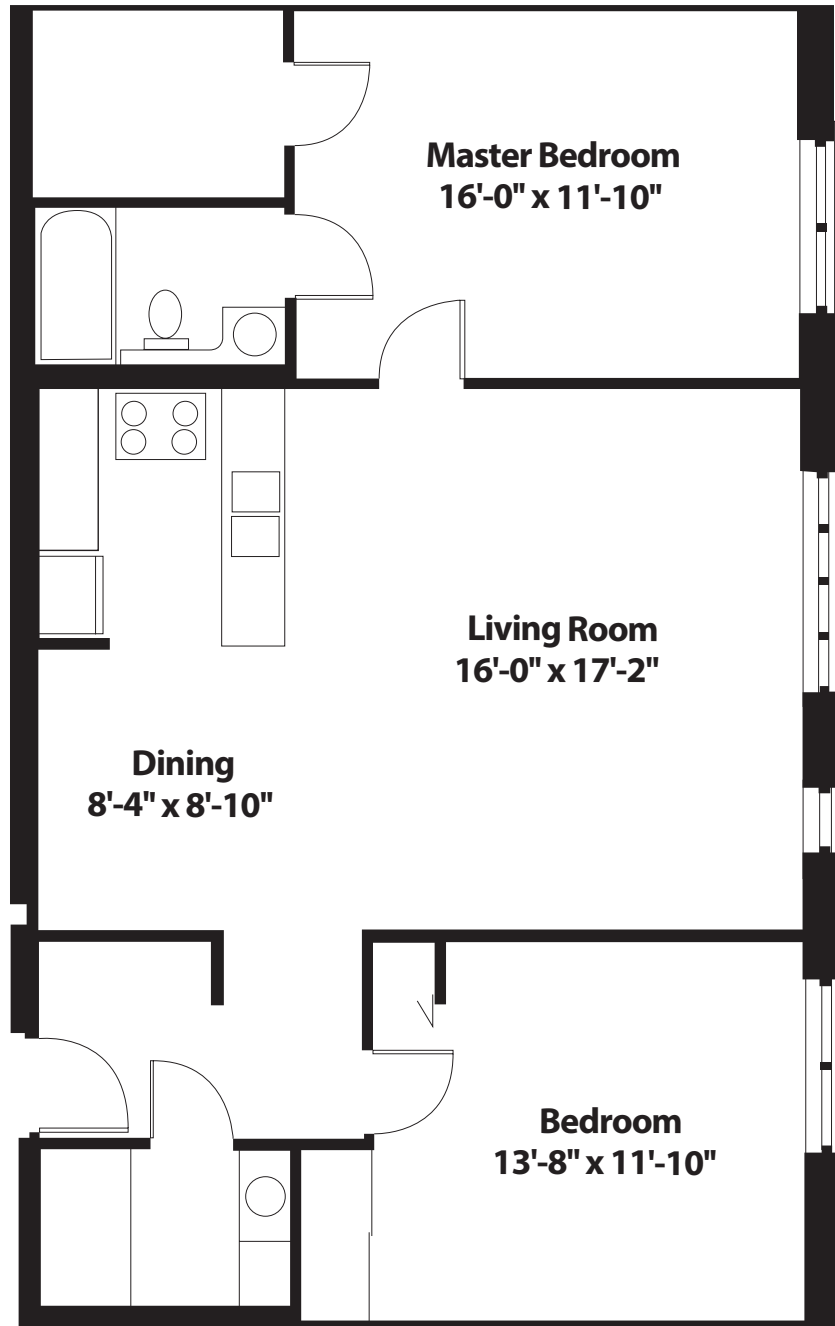

The St. Charles

1,050 sq. ft.

All dimensions, features and specifications are approximate and subject to change without notice.

2400 South Finley Road
Lombard, IL 60148

630.691.4007

BeaconHillLombard.com

BEACON HILL® | 
A LIFESPACE COMMUNITY®