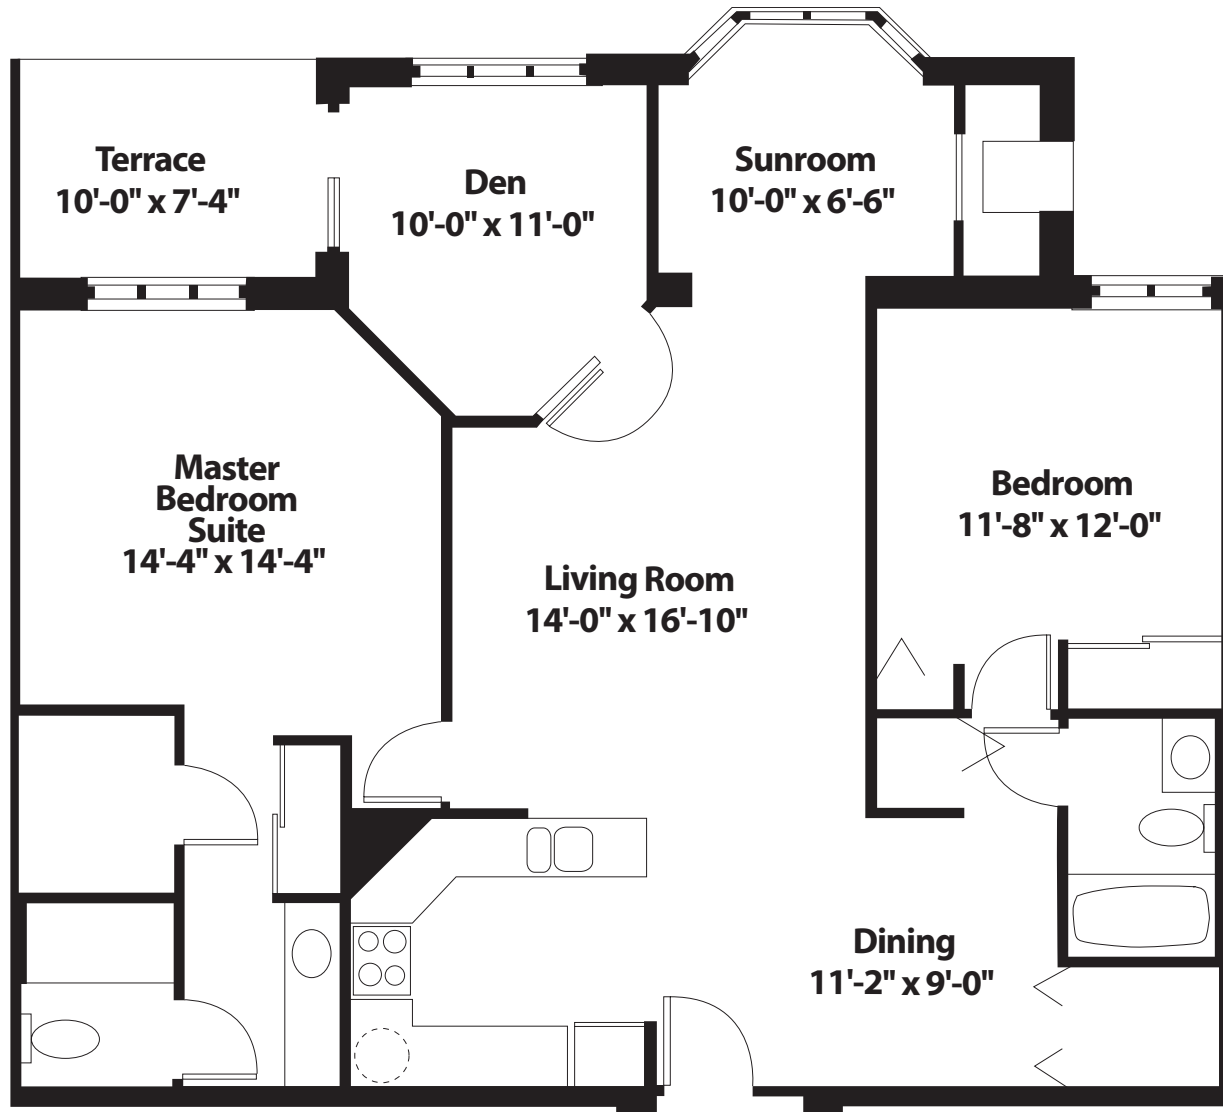

Two-Bedroom Grand with Den

1,333 sq. ft.

All dimensions, features and specifications are approximate and subject to change without notice.

2400 South Finley Road
Lombard, IL 60148

630.691.4007

BeaconHillLombard.com