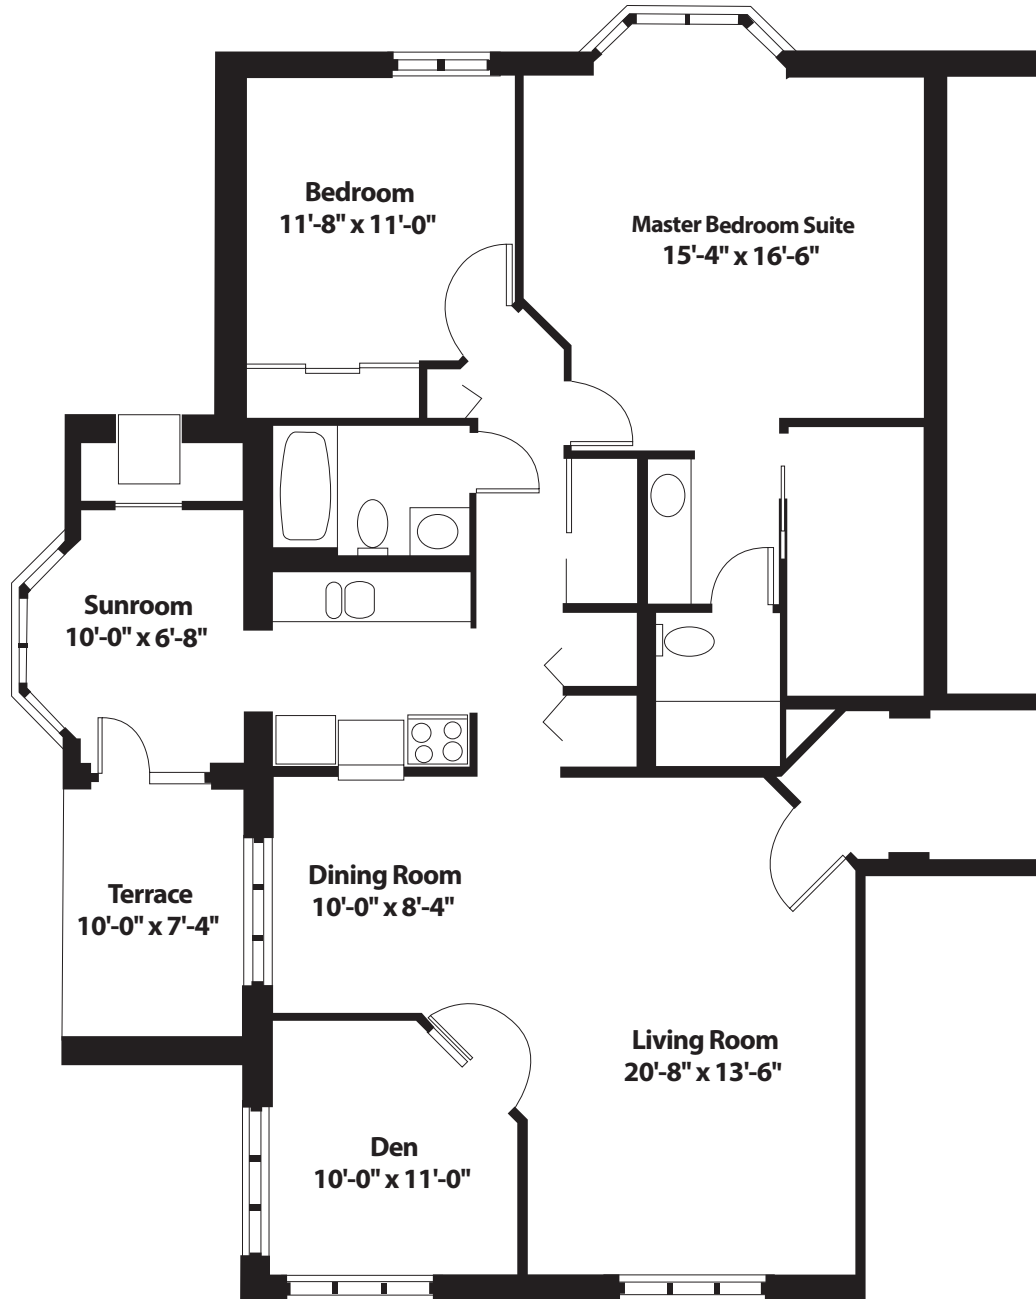

Two-Bedroom Supreme with Den

1,440 sq. ft.

All dimensions, features and specifications are approximate and subject to change without notice.

2400 South Finley Road
Lombard, IL 60148

630.691.4007

BeaconHillLombard.com