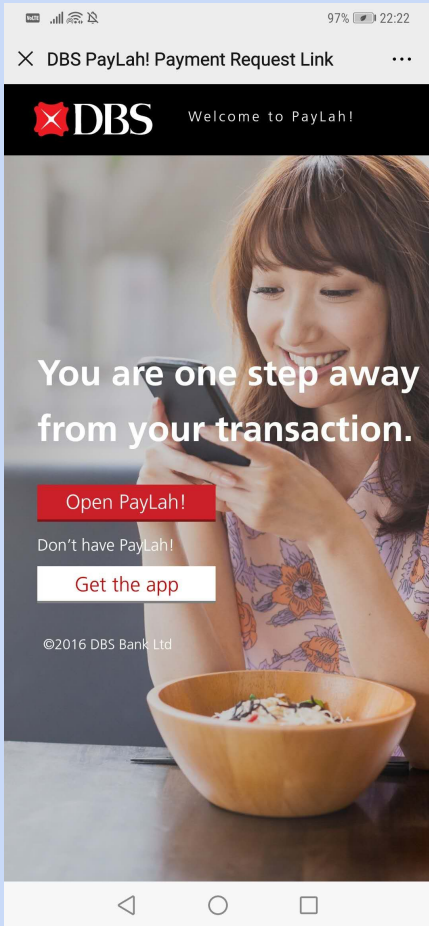

# How we sent the link to members

How do members use it?

# Use PayLah

Scanning QR Code using PayLah

Members will receive a link to send offering to

Click to open the app

Key in the amount you would like to give to support the church

# Using Live streaming for Service and worship

Search for Bethany Evangelical Free Church on YouTube

The screenshot shows a YouTube search results page. At the top left, there is a 'FILTER' button. Below it, three search results are visible. The first result is for 'Bethany Evangelical Free Church', which has 22 subscribers and 22 videos. A red box highlights the 'SUBSCRIBED' button and the notification bell icon. The second result is for 'Bethany E Free Church', which has 14 subscribers and 136 videos. The third result is for 'Bethany Church - La Crosse', which has 192 subscribers and 382 videos. At the bottom, there is a video thumbnail for '230220Chin' with 34 views, streamed 4 weeks ago.