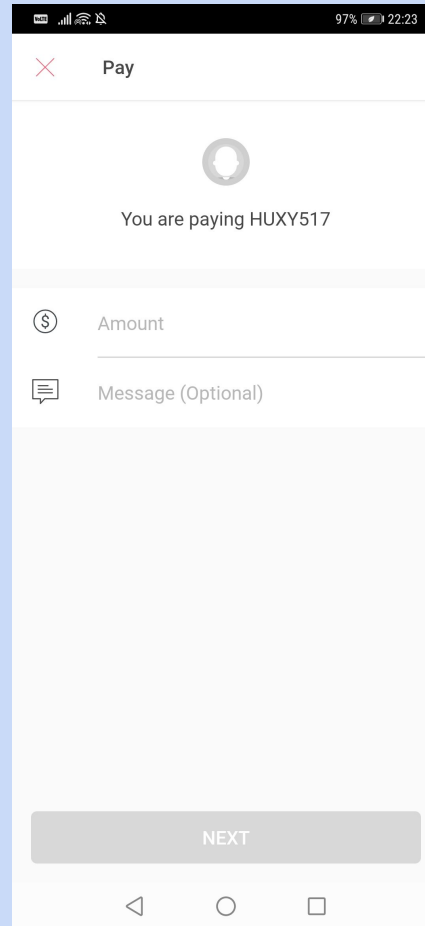

# Use PayLah

Scanning QR Code using PayLah

Members will receive a link to send offering to

Click to open the app

Key in the amount you would like to give to support the church

# Using Live streaming for Service and worship

Search for Bethany Evangelical Free Church on YouTube

The screenshot shows a YouTube search results page. At the top left, there is a 'FILTER' button. Below it, three search results are visible. The first result is for 'Bethany Evangelical Free Church', which has 22 subscribers and 22 videos. A red box highlights the 'SUBSCRIBED' button and the notification bell icon. The second result is for 'Bethany E Free Church', which has 14 subscribers and 136 videos. The third result is for 'Bethany Church - La Crosse', which has 192 subscribers and 382 videos. At the bottom, there is a video thumbnail for '230220Chin' with 34 views, streamed 4 weeks ago.