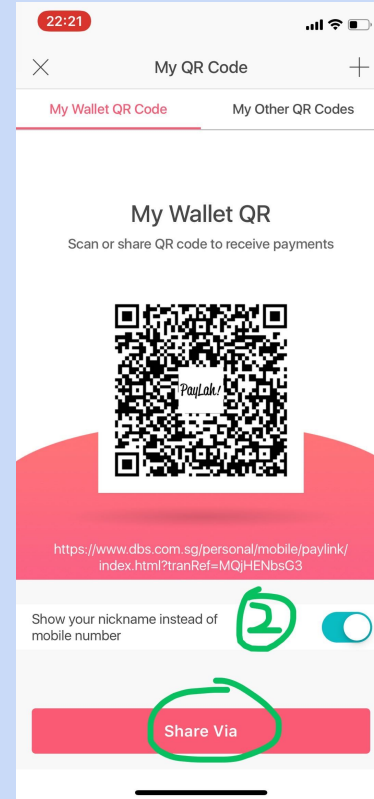

# How we sent the link to members

How do members use it?

# Use PayLah

Scanning QR Code using PayLah

Members will receive a link to send offering to

Click to open the app

Key in the amount you would like to give to support the church