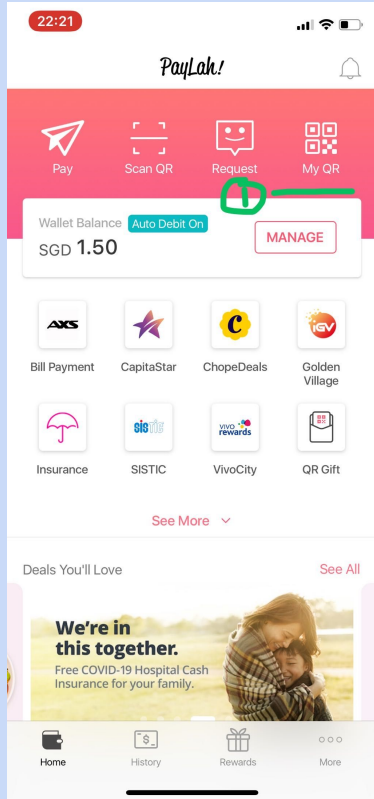

# How we sent the link to members

How do members use it?

# Use PayLah

Scanning QR Code using PayLah

Members will receive a link to send offering to

Click to open the app

Key in the amount you would like to give to support the church