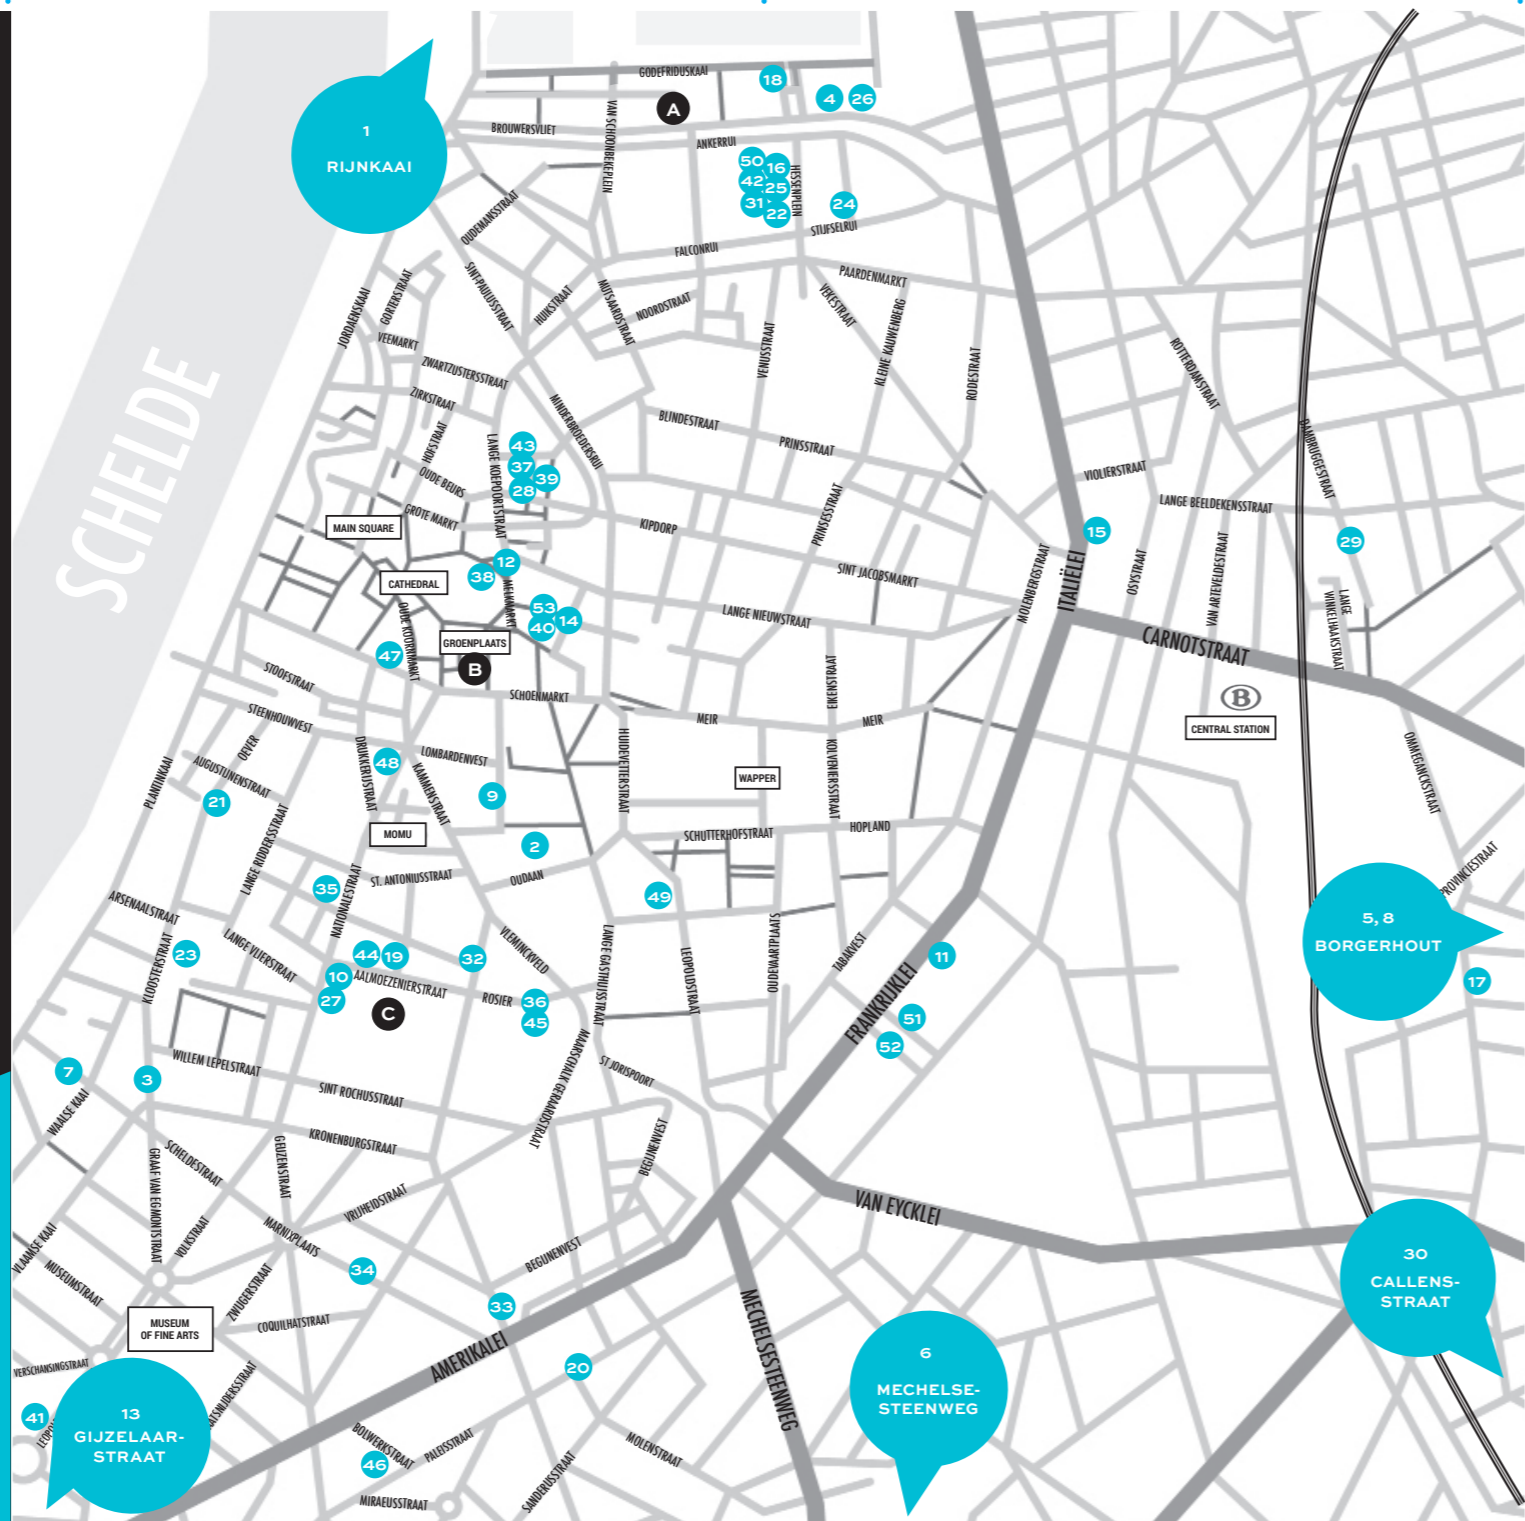

BELMODO

DISCOVER ANTWERP AND MORE WITH THE BELMODO HOTSPOTS APP

DOWNLOAD FOR FREE

MAZDA

SHUTTLE SERVICE

11/11/2017 10AM > 6PM

PICK UP POINTS

- A** GODEFRIDUSKAAI
- B** GROENPLAATS
- C** AALMOEZENIERSTRAAT

2 AN BUERMANS
WOMENSWEAR & FABRICS
EVERDUSTRAAT 20
2000 ANTWERP (ACCESS VIA THE LOCAL STORE)
08 < 12/11/17
Wed - Sat 11AM > 6PM
Sun 11AM > 3PM
CASH & BANK CARD

3 ANJA SCHWERBROCK
KIDS CLOTHING, ACCESSORIES & FABRICS
KLOOSTERSTRAAT 175
2000 ANTWERP
06 < 12/11/17
Mon - Fri 9AM > 6PM
Sat 11AM > 6PM
Sun 1PM > 6PM
CASH ONLY

35 LABELS INC.
MENS- & WOMENSWEAR
NATIONALESTRAAT 95
2000 ANTWERP
08 < 11/11/17
Wed & Fri 11AM > 6PM
BANCONTACT, VISA, MASTERCARD & MAESTRO

36 LIEN HEREIJGERS
JEWELRY
ROSIER 41
2000 ANTWERP
06 < 11/11/17
Mon - Sat 10:30AM > 6PM
CASH ONLY