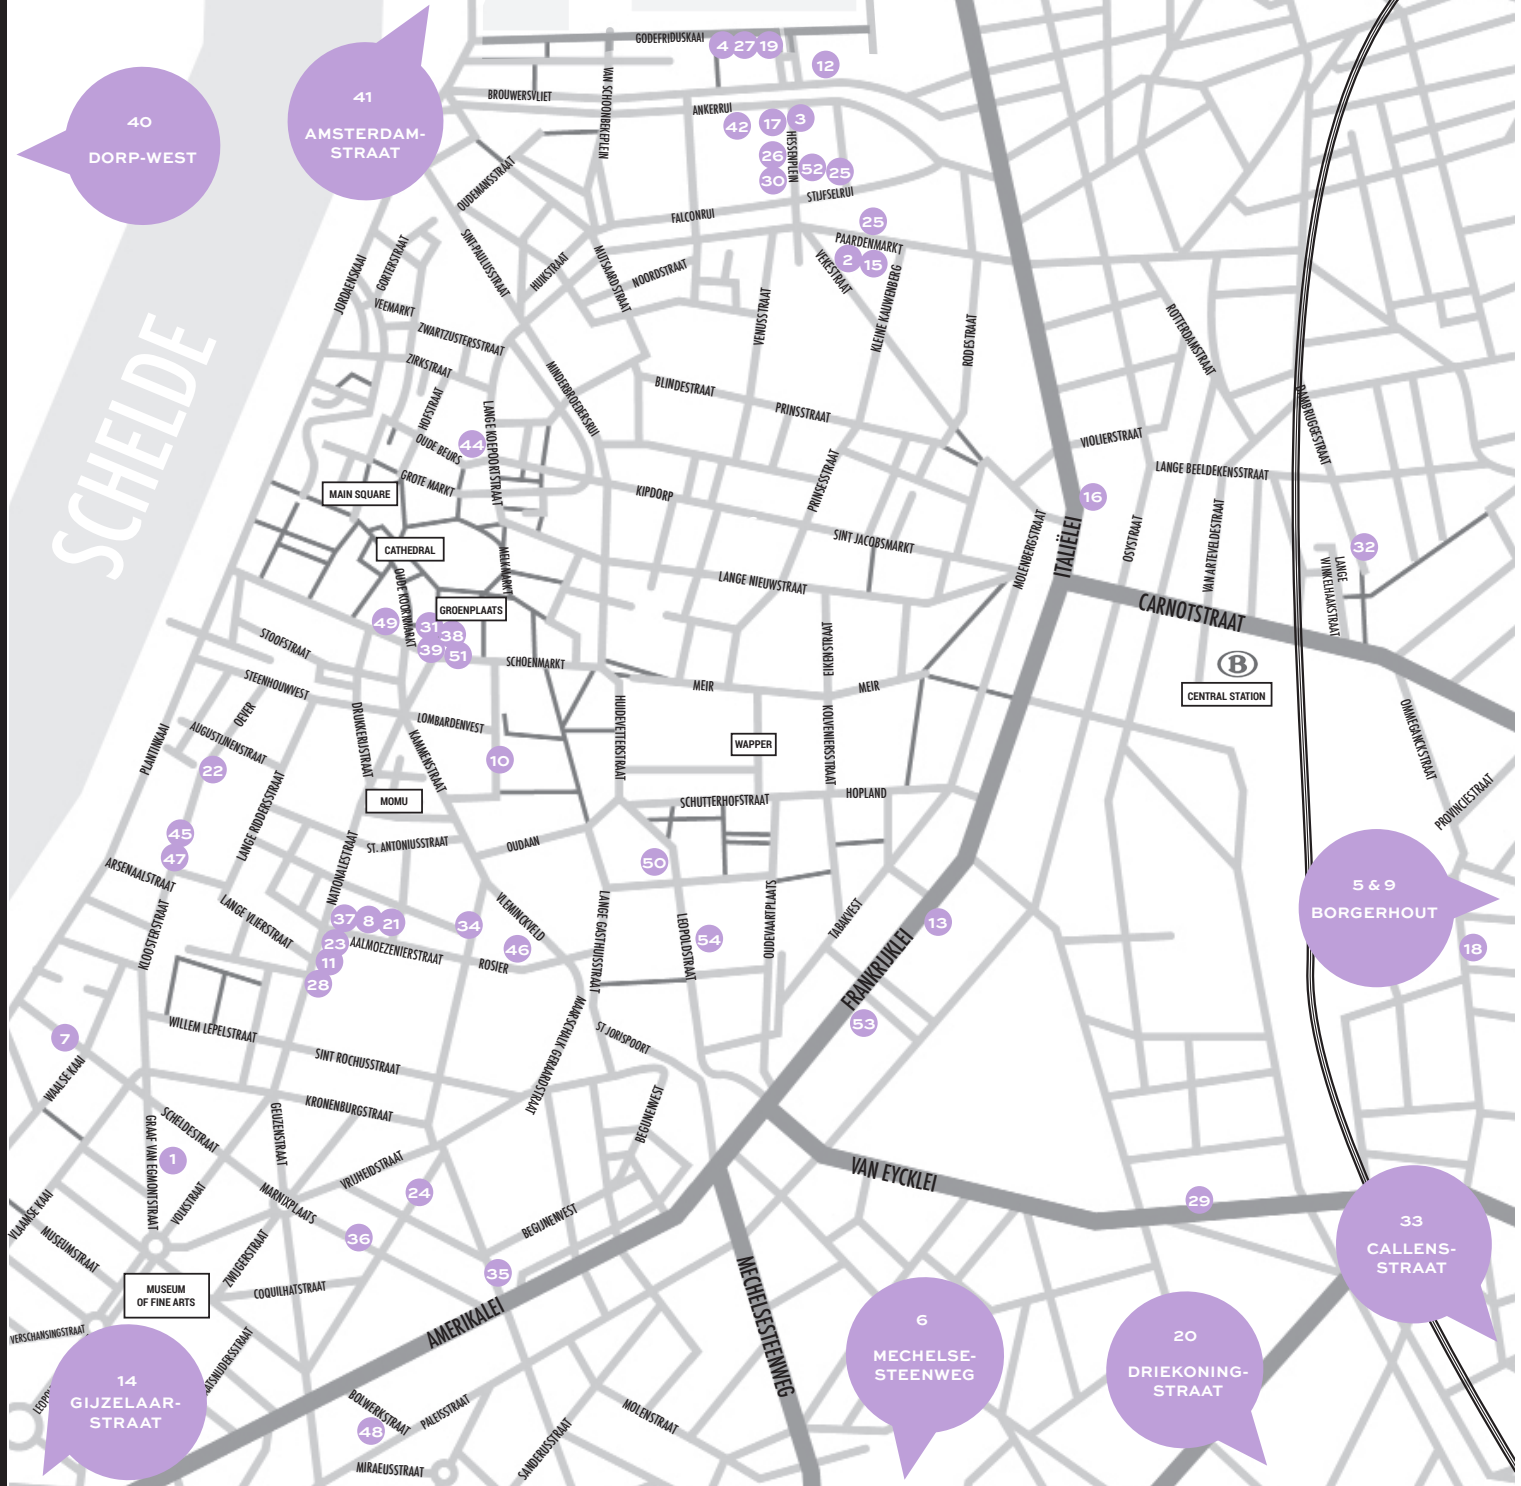

BELMODO

DISCOVER ANTWERP AND MORE WITH THE BELMODO HOTSPOTS APP

DOWNLOAD FOR FREE

1 A.FVANDEVORST WOMENSWEAR, SHOES, ACCESSORIES & FABRICS GRAAF VAN EGMONTSTRAAT 37 2000 ANTWERP 10 < 14/05/17 Wed 9AM > 7PM Thu 11AM > 6PM Fri 12PM > 7PM Sat 11AM > 6PM Sun 1PM > 5PM CASH & BANK CARD

2 AKASO CLOTHES & ACCESSORIES PAARDENMARKT 22 2000 ANTWERP 11 < 14/05/17 Thu - Sun 10:30AM - 6PM CASH & BANK CARD

3 ANJA SCHWERBROCK WOMENSWEAR, KIDS CLOTHING, ACCESSORIES & FABRICS HESSENPLEIN 2 - 2ND FLOOR 2000 ANTWERP 10 < 13/05/17 Wed 10AM > 6PM Thu 11AM > 6PM Fri 11AM > 6PM Sat 11AM > 5PM CASH ONLY