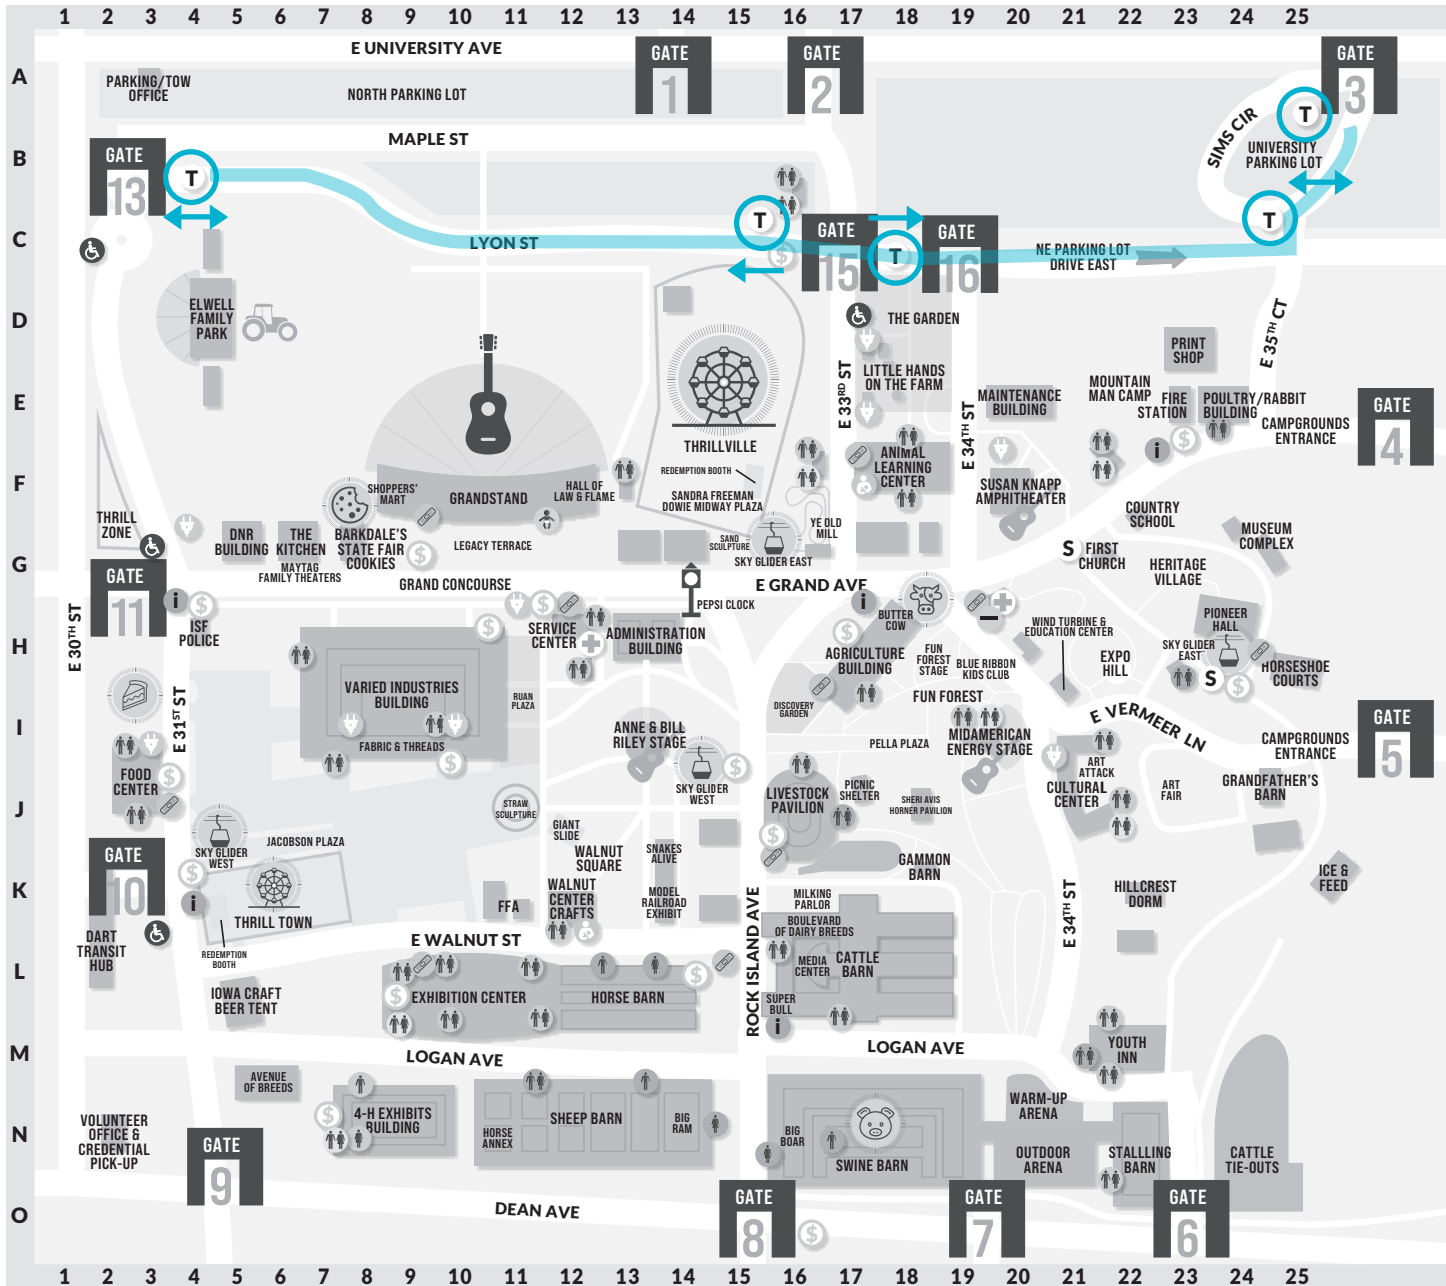

BLUE LINE PARKING SHUTTLE

FIND YOUR FUN AT THE IOWA STATE FAIR

- RESTROOMS
- ACCESSIBLE RESTROOMS
- FAMILY RESTROOMS
- FIRST AID
- TRAM/SHUTTLE STOPS
- BABY CARE STATIONS
- ADULT CHANGING STATION
- PHONE CHARGING STATION
- LOST CHILDREN/ADULTS
- WHEELCHAIR/SCOOTER/STROLLERS
- FAIR INFORMATION
- ATM
- CARE CUBES