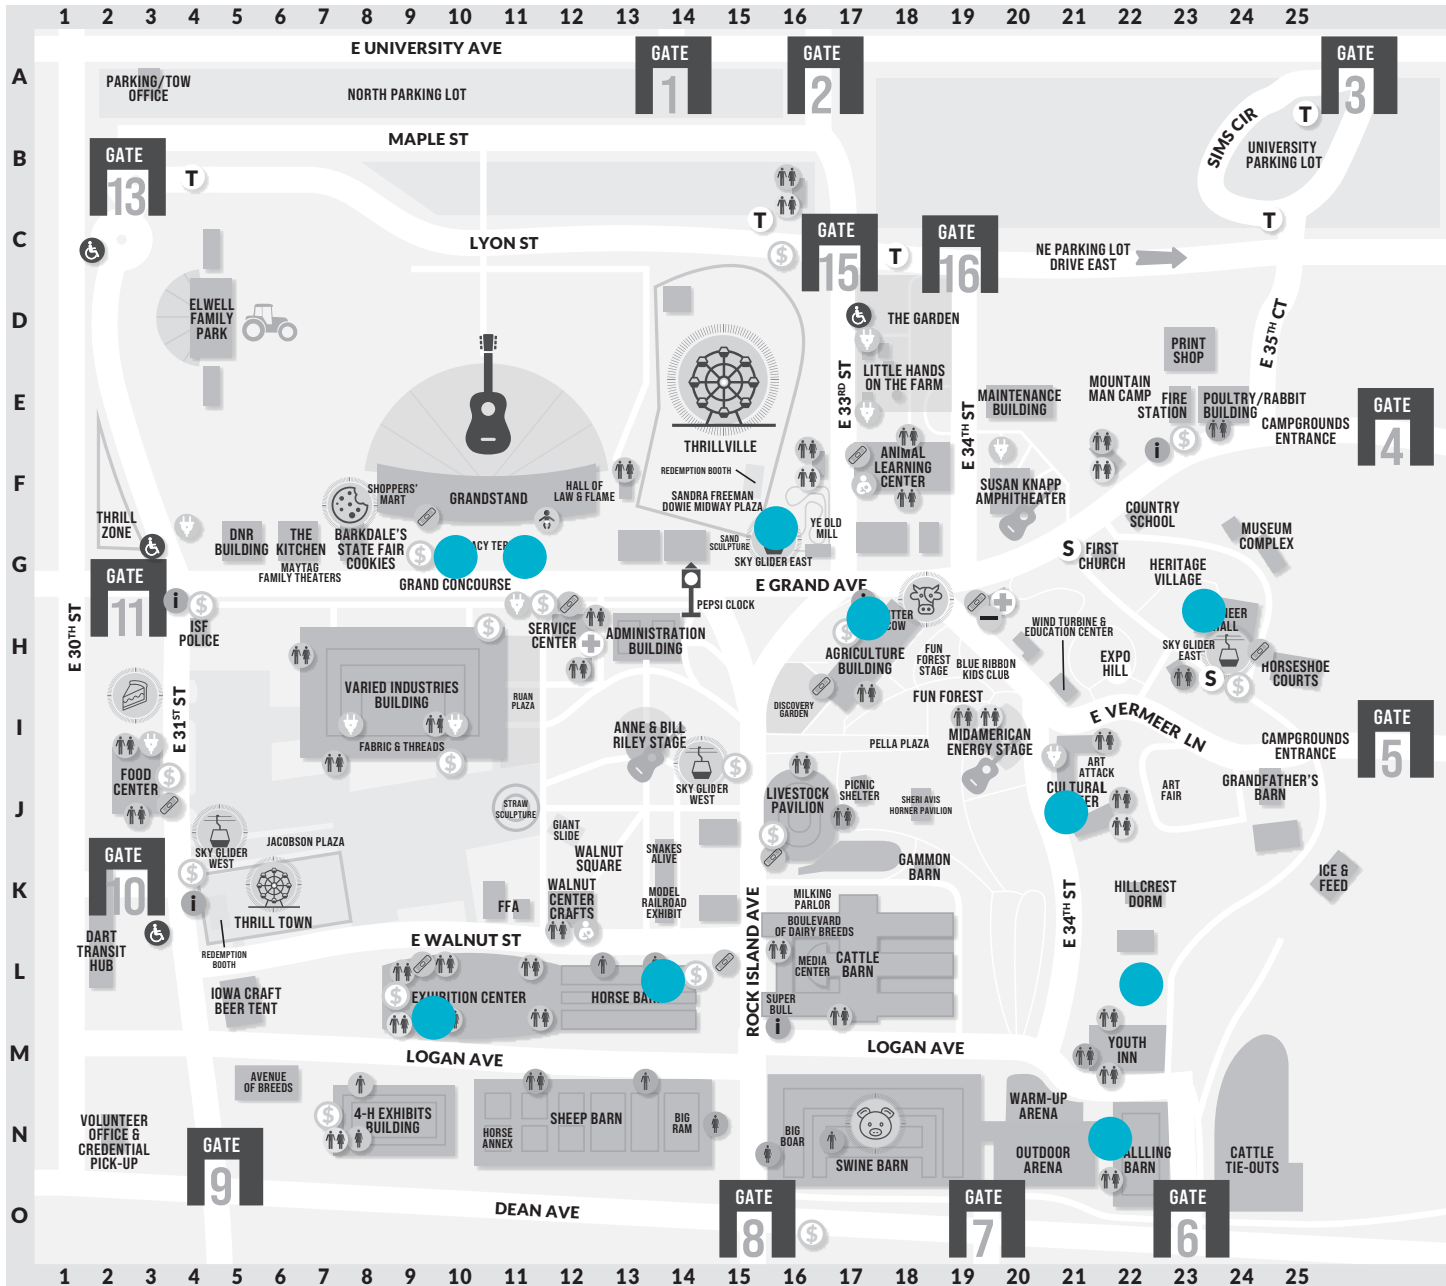

# WATER REFILL STATIONS

## FIND YOUR FUN AT THE IOWA STATE FAIR

- RESTROOMS
- ACCESSIBLE RESTROOMS
- FAMILY RESTROOMS
- FIRST AID
- TRAM/SHUTTLE STOPS
- BABY CARE STATIONS
- ADULT CHANGING STATION
- PHONE CHARGING STATION
- LOST CHILDREN/ADULTS
- WHEELCHAIR/SCOOTER/STROLLERS
- FAIR INFORMATION
- ATM
- CARE CUBES