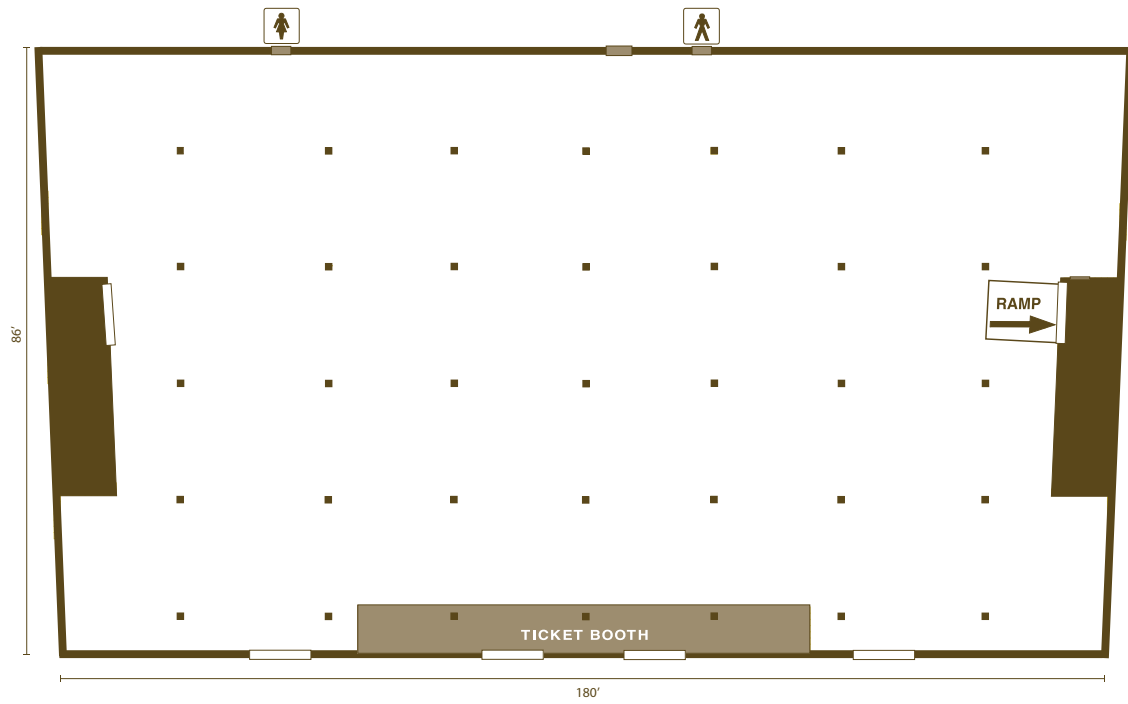

Shoppers' Mart Center