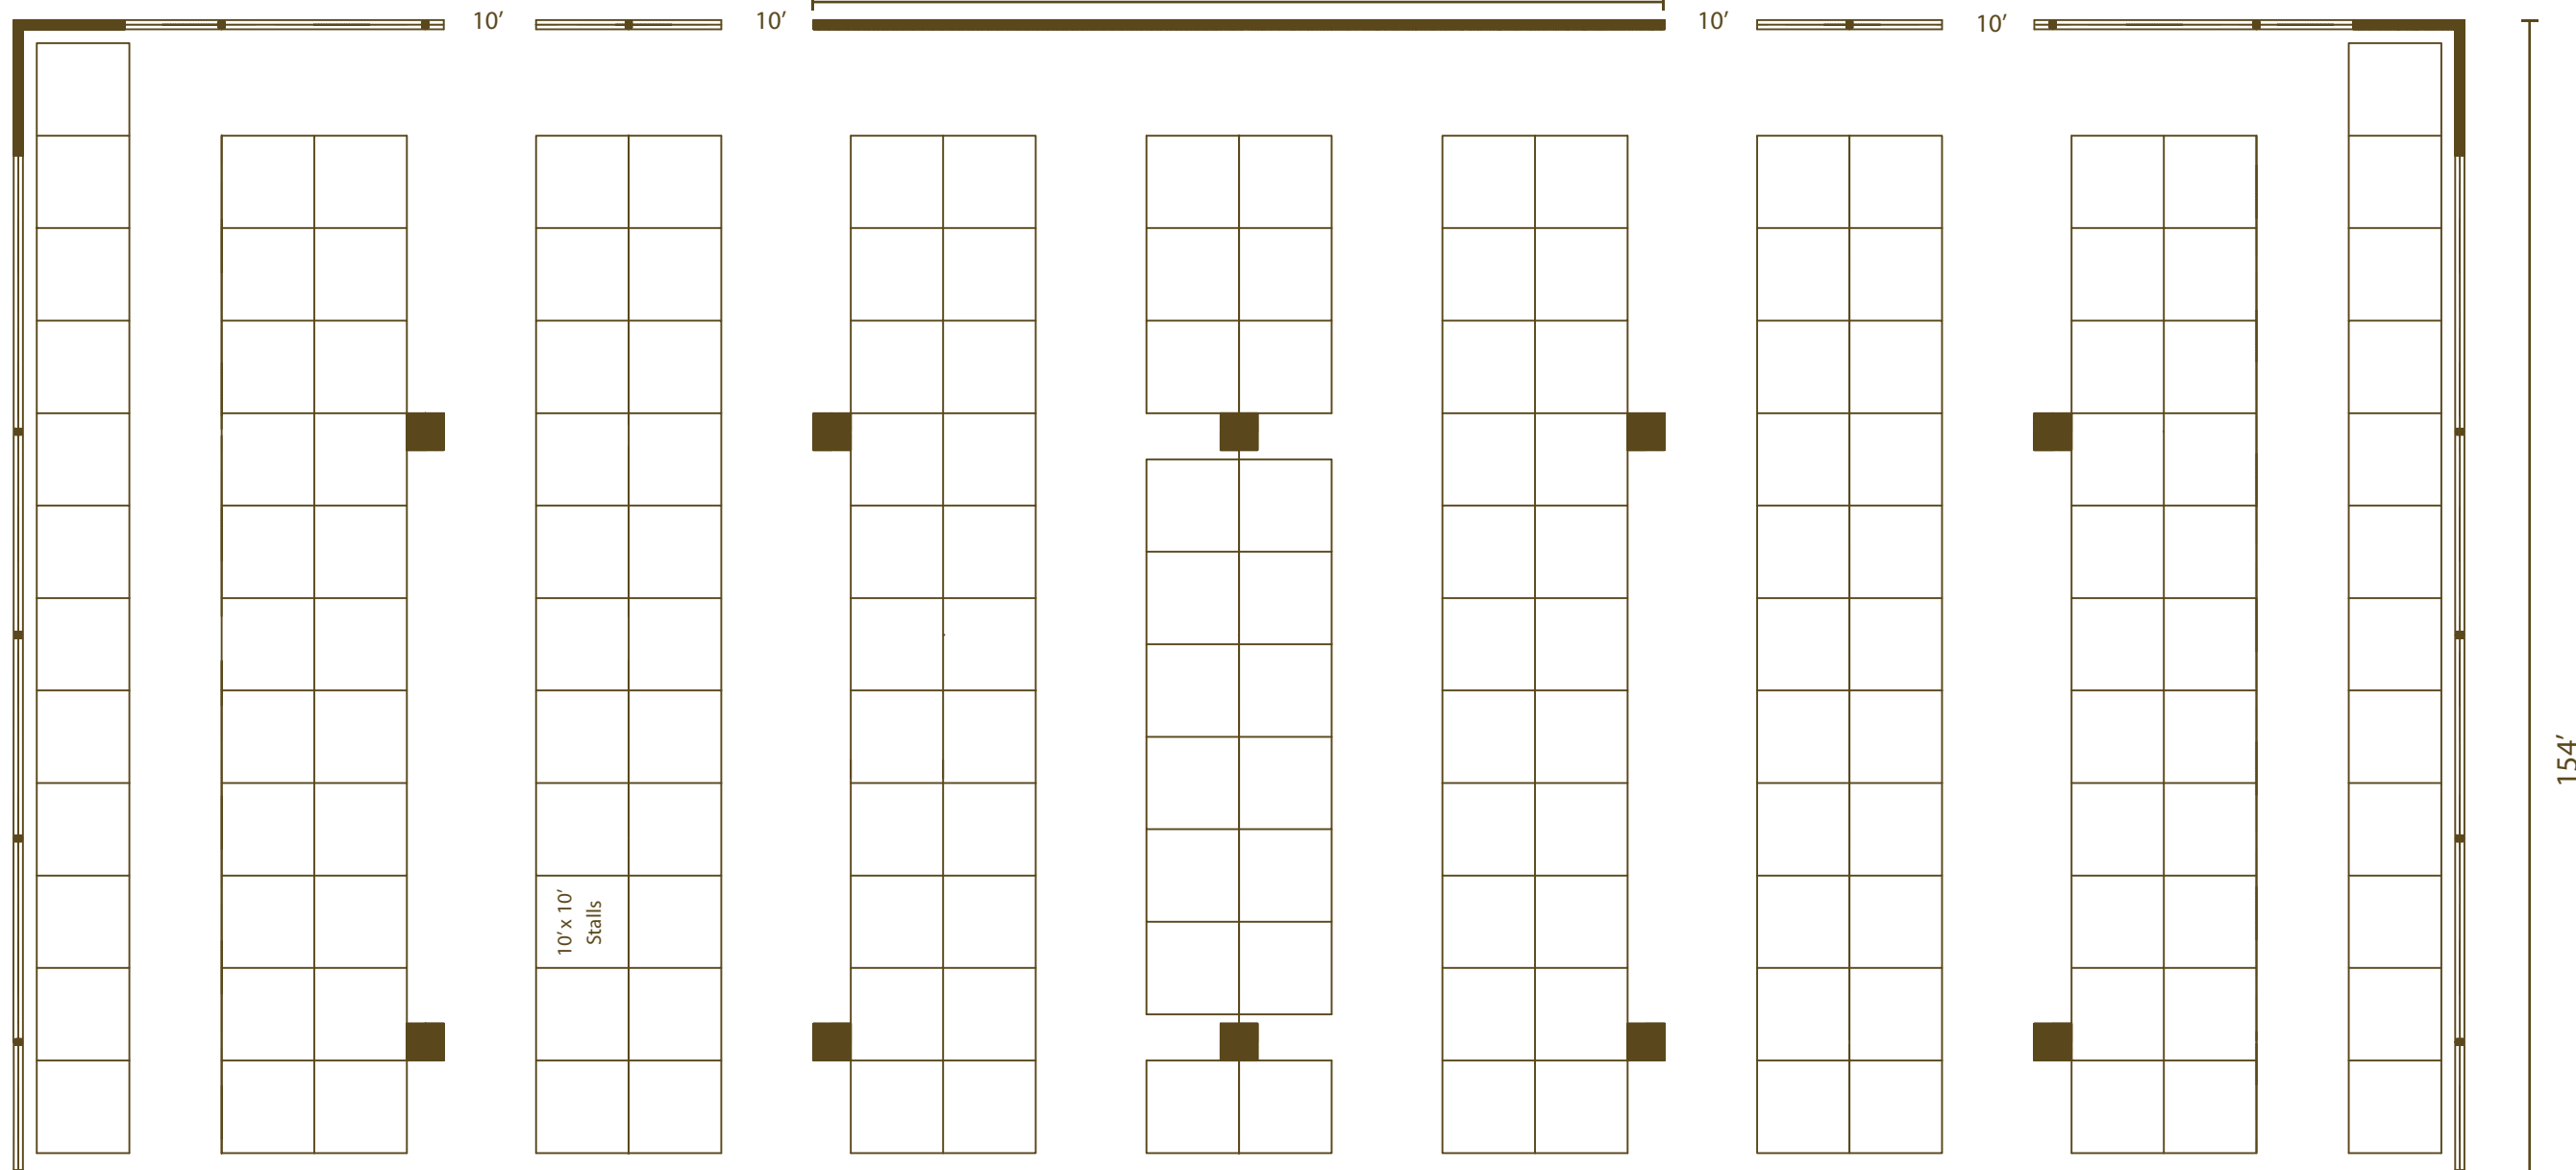

264'

Covered Wash Area  
88'

10' x 10'  
Stalls

16'

16'

24'

154'