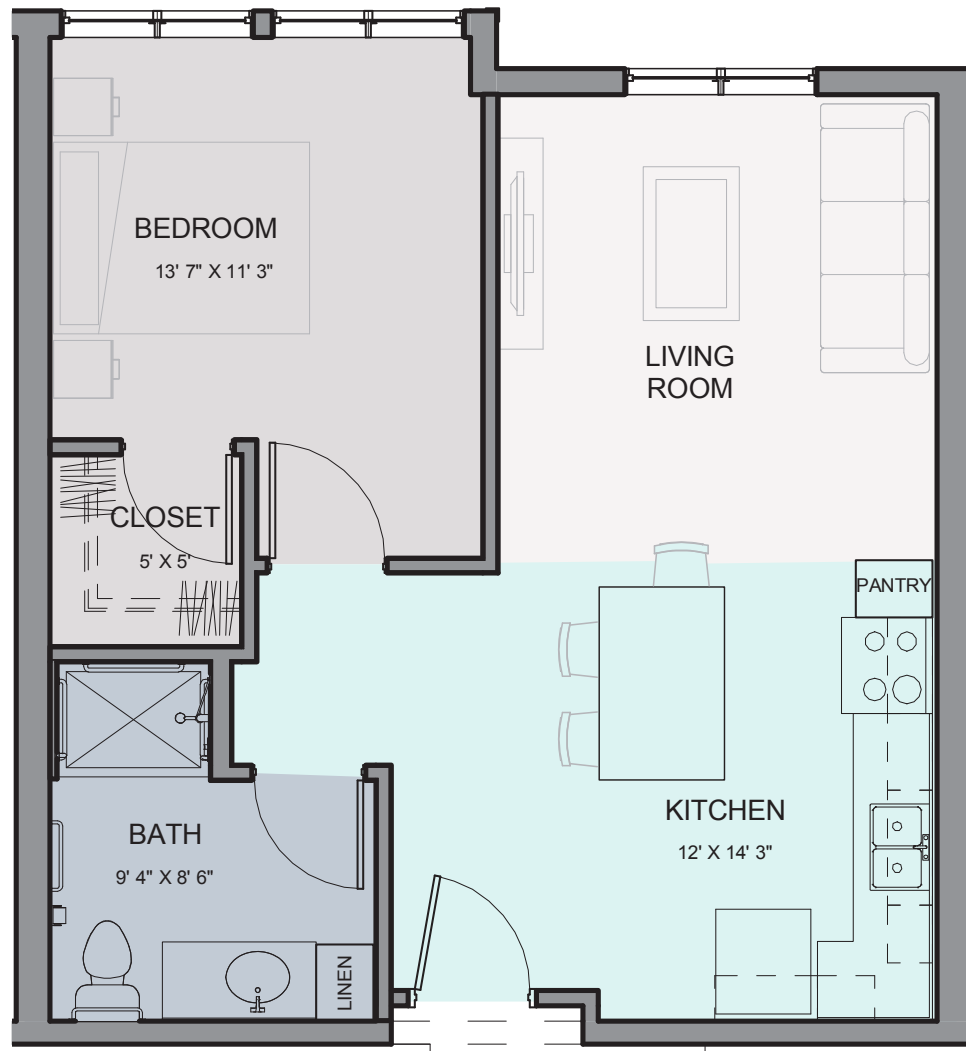

Trails Assisted Living

Aster

618 - 632 Sq. Ft.

Apartment numbers: 2101, 2102, 2103, 2104, 2115, 2117, 2119, 2121, 2122, 2124
3101, 3102, 3103, 3104, 3115, 3117, 3119, 3121, 3122, 3124

Trails Assisted Living

Aster

618 - 632 Sq. Ft.

Apartment numbers: 2101, 2102, 2103, 2104, 2115, 2117, 2119, 2121, 2122, 2124
3101, 3102, 3103, 3104, 3115, 3117, 3119, 3121, 3122, 3124