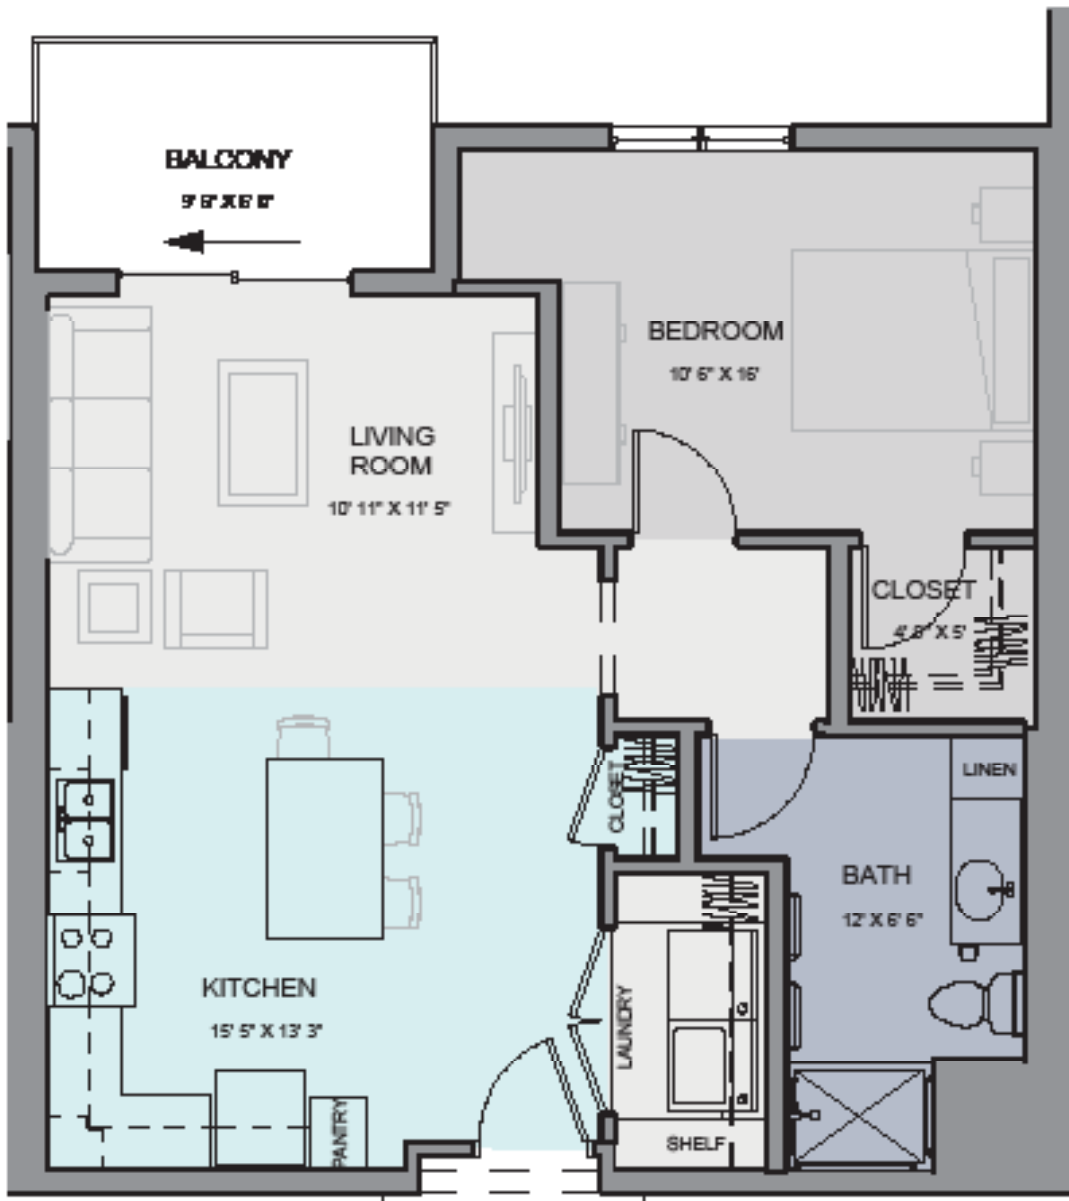

Woodlands Independent Living

Maple

774 - 785 Sq. Ft.

Apartment numbers: 1003, 1007, 1013, 1015, 1019, 2003, 2007, 2013, 2015, 2019, 3007, 3013, 3015, 3019, 4003, 4007, 4013, 4015, 4019

Woodlands Independent Living

Maple

774 - 785 Sq. Ft.

Apartment numbers: 1003, 1007, 1013, 1015, 1019, 2003, 2007, 2013, 2015, 2019, 3007, 3013, 3015, 3019, 4003, 4007, 4013, 4015, 4019