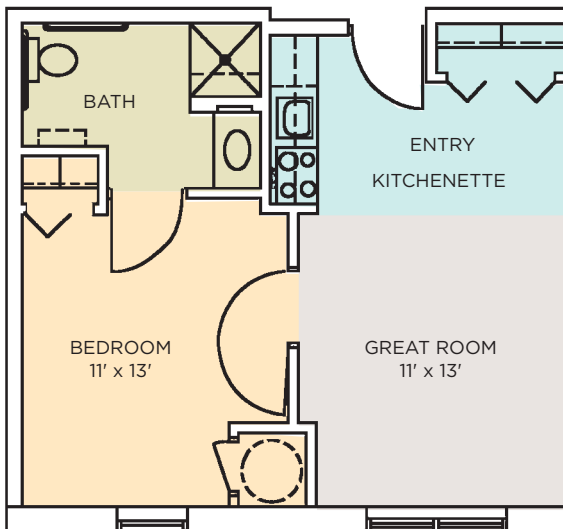

Whispering Winds

340 Sq. Ft.

This comfortable studio suite offers a cozy great room/bedroom with a large private bathroom and convenient kitchenette.

Forest Glade

400 Sq. Ft.

Our most popular design features a private bedroom and bathroom, ample great room/kitchenette, and plenty of closet space.

Northern Lights

460 Sq. Ft.

A spacious apartment, this floor plan features a generous great room/kitchenette, large bedroom and bathroom.

Lake Superior

565 Sq. Ft.

The roomiest layout by far, this apartment features a spacious great room/kitchenette, large bathroom, comfortable bedroom and walk-in-closet.