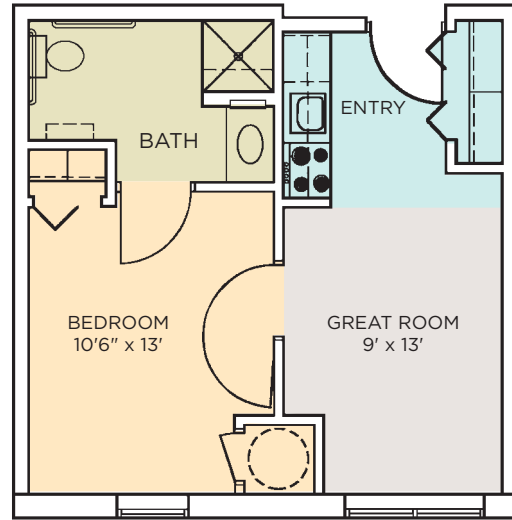

Whispering Winds

340 Sq. Ft.

This comfortable studio suite offers a cozy great room/bedroom with a large private bathroom and convenient kitchenette.

Forest Glade

400 Sq. Ft.

Our most popular design features a private bedroom and bathroom, ample great room/kitchenette, and plenty of closet space.

Northern Lights

460 Sq. Ft.

A spacious apartment, this floor plan features a generous great room/kitchenette, large bedroom and bathroom.

Lake Superior

565 Sq. Ft.

The roomiest layout by far, this apartment features a spacious great room/kitchenette, large bathroom, comfortable bedroom and walk-in-closet.