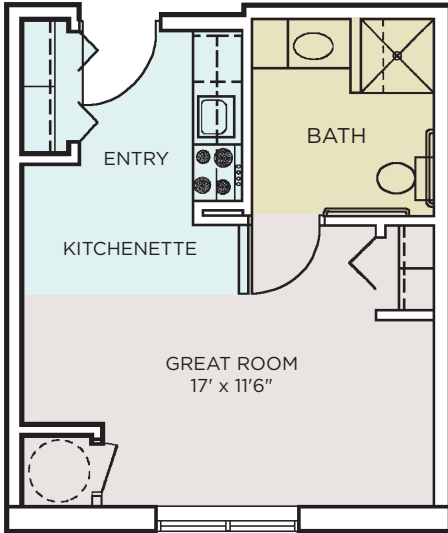

Whispering Winds

340 Sq. Ft.

This comfortable studio suite offers a cozy great room/bedroom with a large private bathroom and convenient kitchenette.

Forest Glade

400 Sq. Ft.

Our most popular design features a private bedroom and bathroom, ample great room/kitchenette, and plenty of closet space.

Northern Lights

460 Sq. Ft.

A spacious apartment, this floor plan features a generous great room/kitchenette, large bedroom and bathroom.

Lake Superior

565 Sq. Ft.

The roomiest layout by far, this apartment features a spacious great room/kitchenette, large bathroom, comfortable bedroom and walk-in-closet.