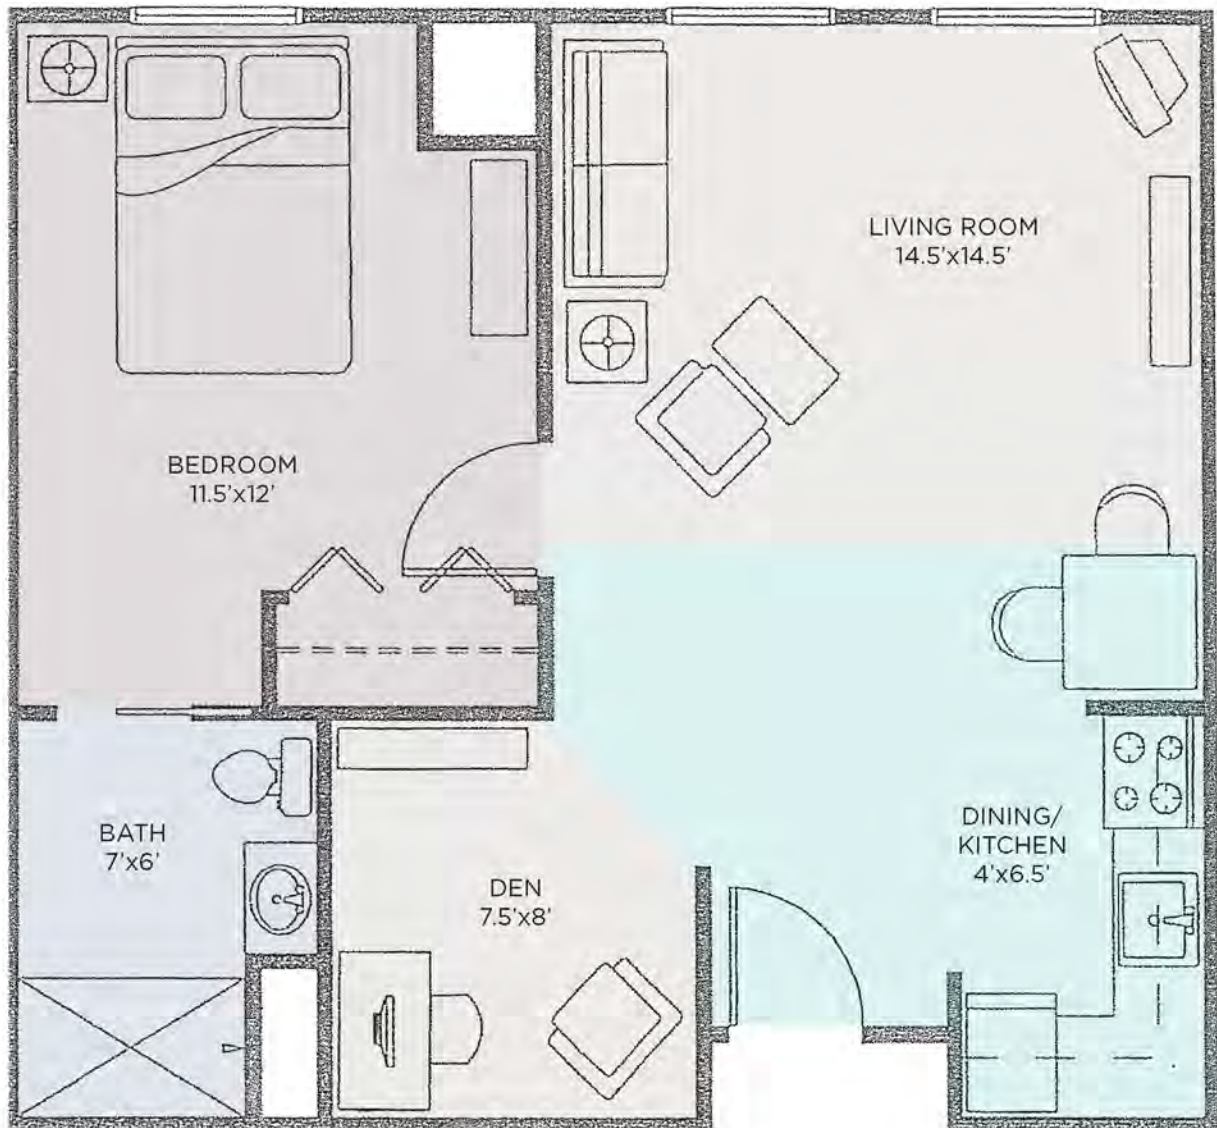

Benedictine The Gardens
One Bedroom Den, One Bath
610 Square Feet

Apartment numbers: 121, 140, 221, 229, 240