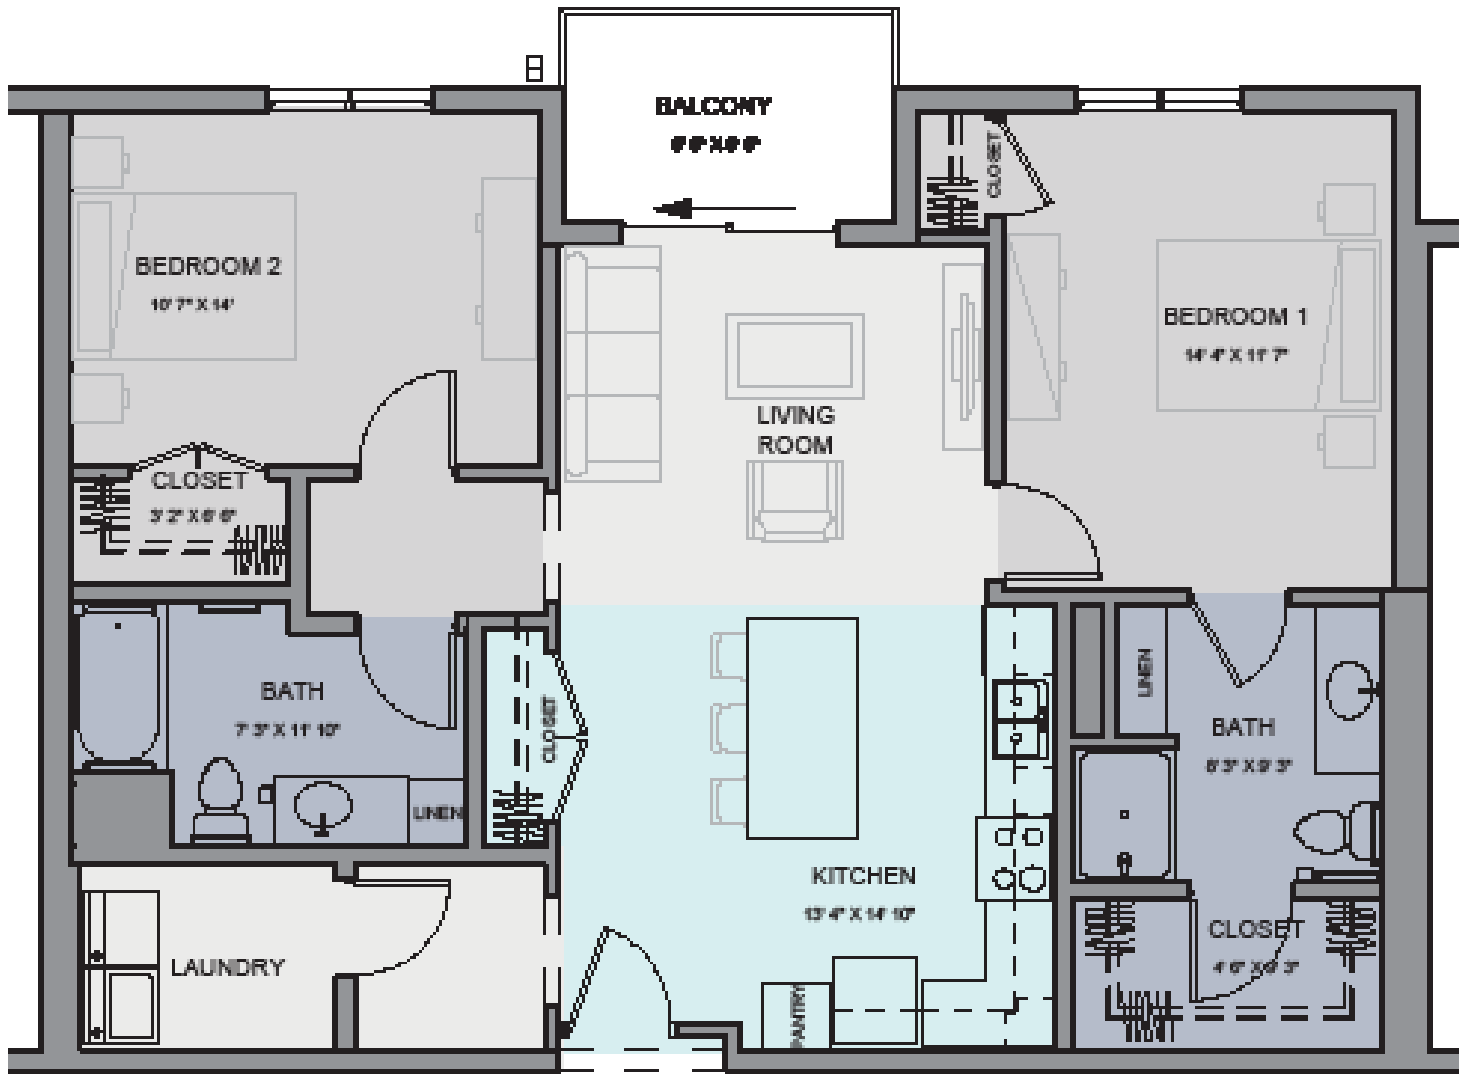

### Pine

1,140 Square Feet

Apartment numbers: 1011, 1018, 2011, 2012, 2018, 3011, 3012, 3018, 4011, 4012, 4018

# Pine

1,140 Square Feet

**Apartment numbers:** 1011, 1018, 2011, 2012, 2018, 3011, 3012, 3018, 4011, 4012, 4018