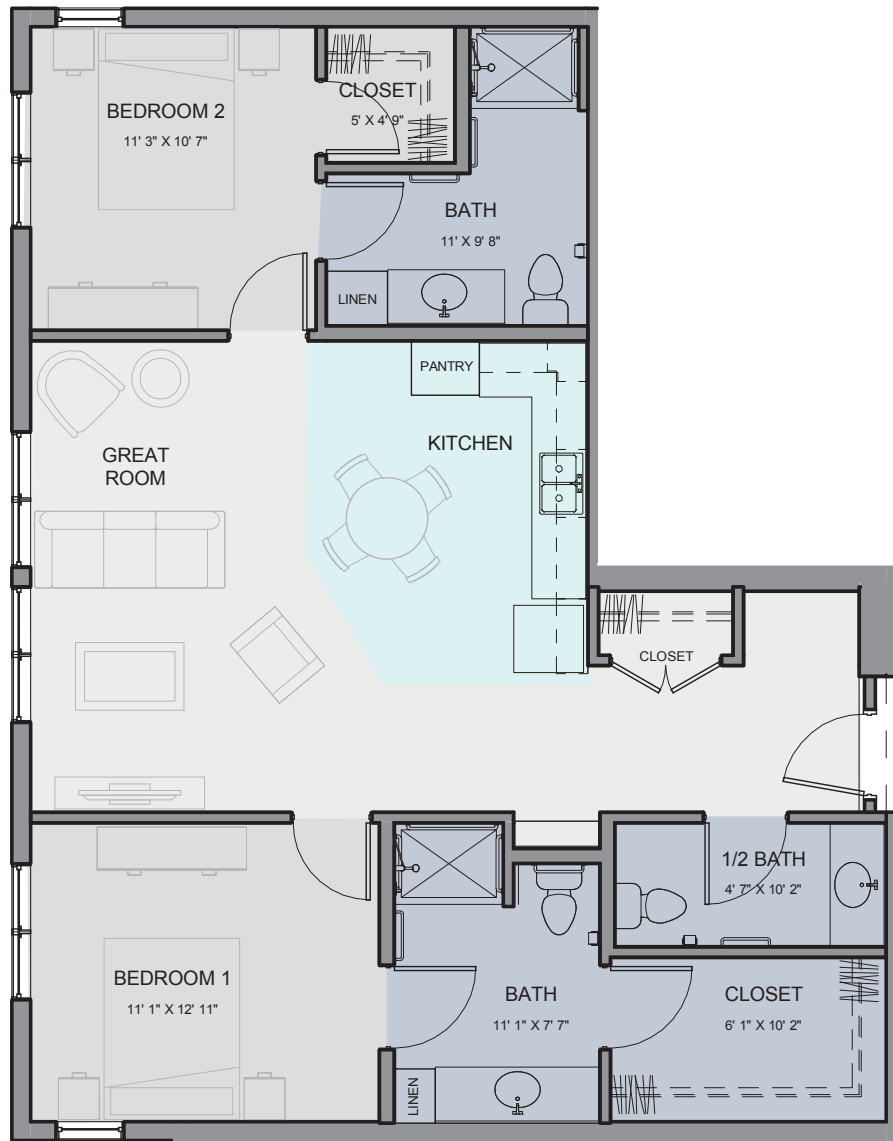

Pathways Memory Care

Eagle

1,125 Square Feet

Apartment number: 1107