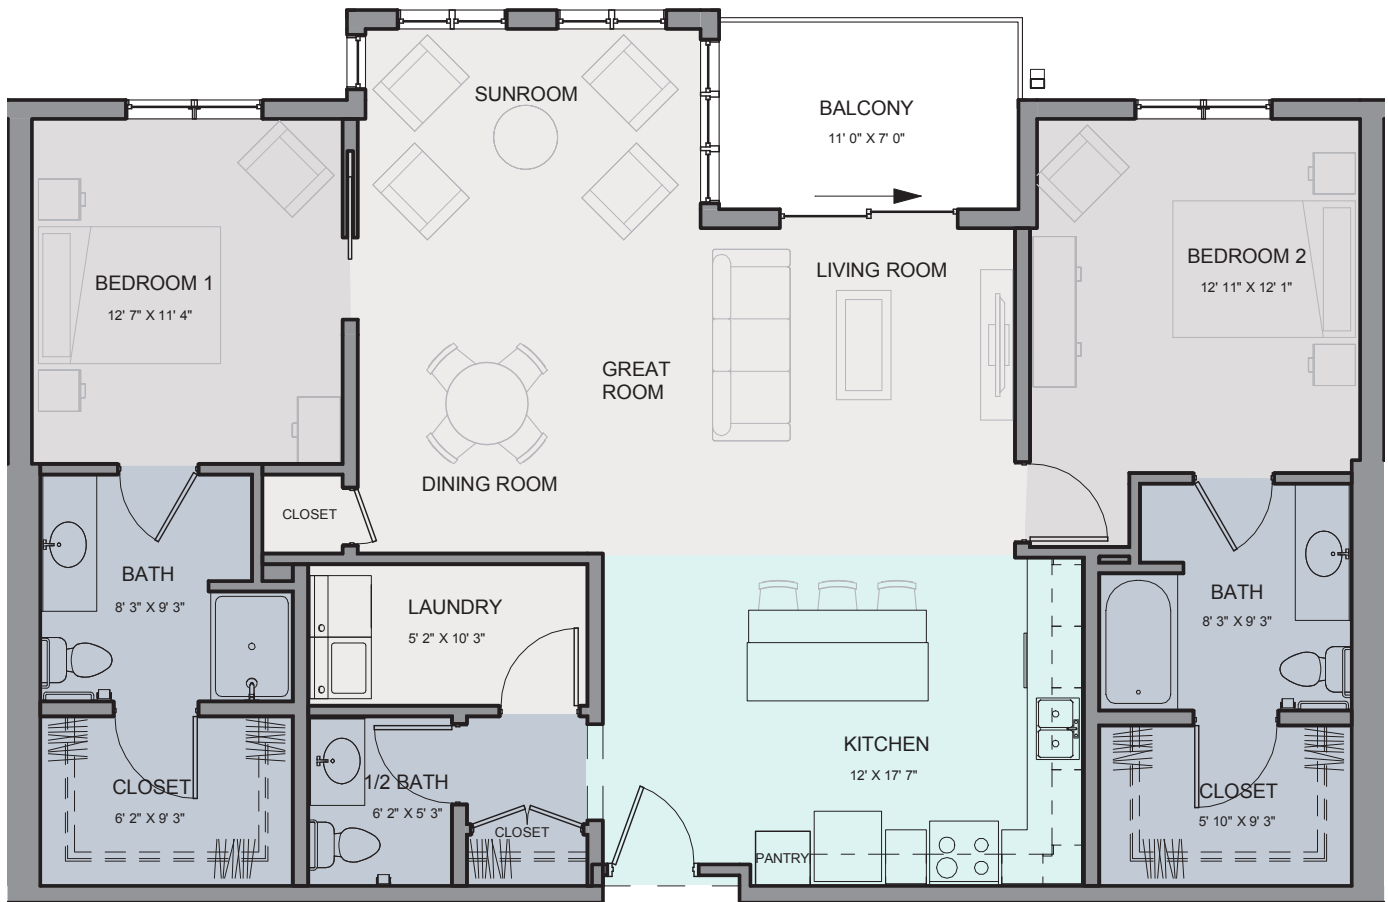

Woodlands Independent Living

Birch

1,444 - 1,456 Sq. Ft.

Apartment numbers: 1004, 1021, 1026, 1028, 2021, 2026, 2028,
3004, 3021, 3026, 3028, 4021, 4026, 4028

Woodlands Independent Living

Birch

1,444 - 1,456 Sq. Ft.

Apartment numbers: 1004, 1021, 1026, 1028, 2021, 2026, 2028,
3004, 3021, 3026, 3028, 4021, 4026, 4028