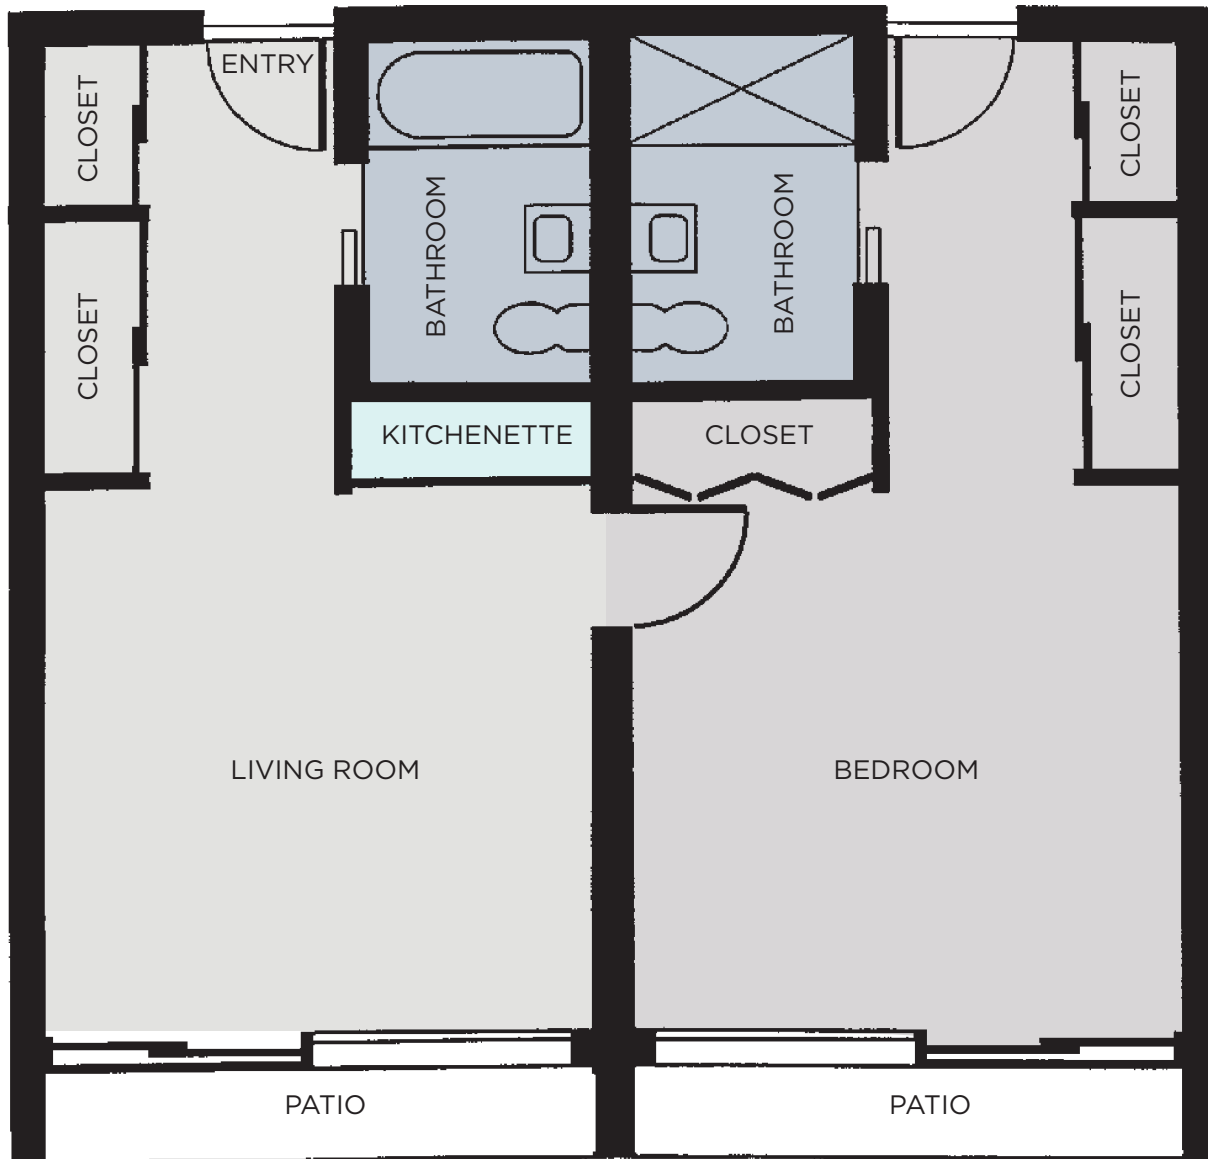

Benedictine

LIVING COMMUNITY | AT THE SHRINE

Independent Living Floorplan

Deluxe One Bedroom

500-650 Sq. Ft.

Benedictine Living Community-At The Shrine

726 Community Drive, Belleville, IL 62223 | (618) 394-6400 | www.BenedictineShrine.org