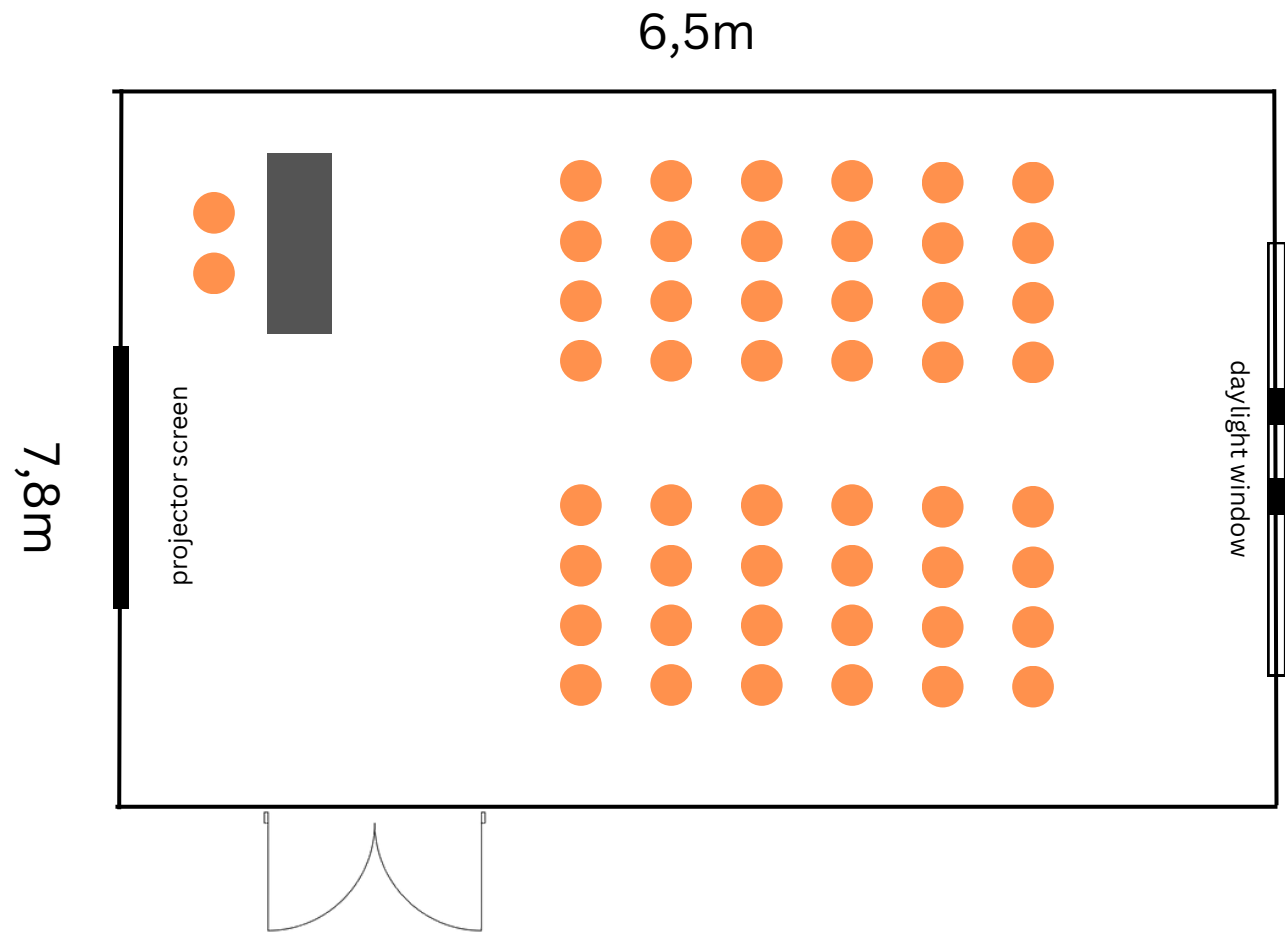

Allegro hall - U shape - 18 pax

Allegro hall - Theatre - 50 pax

Tartini hall - Classroom - 26 pax

Allegro hall - Conference - 16 pax

Allegro hall - Cabaret- 24 pax