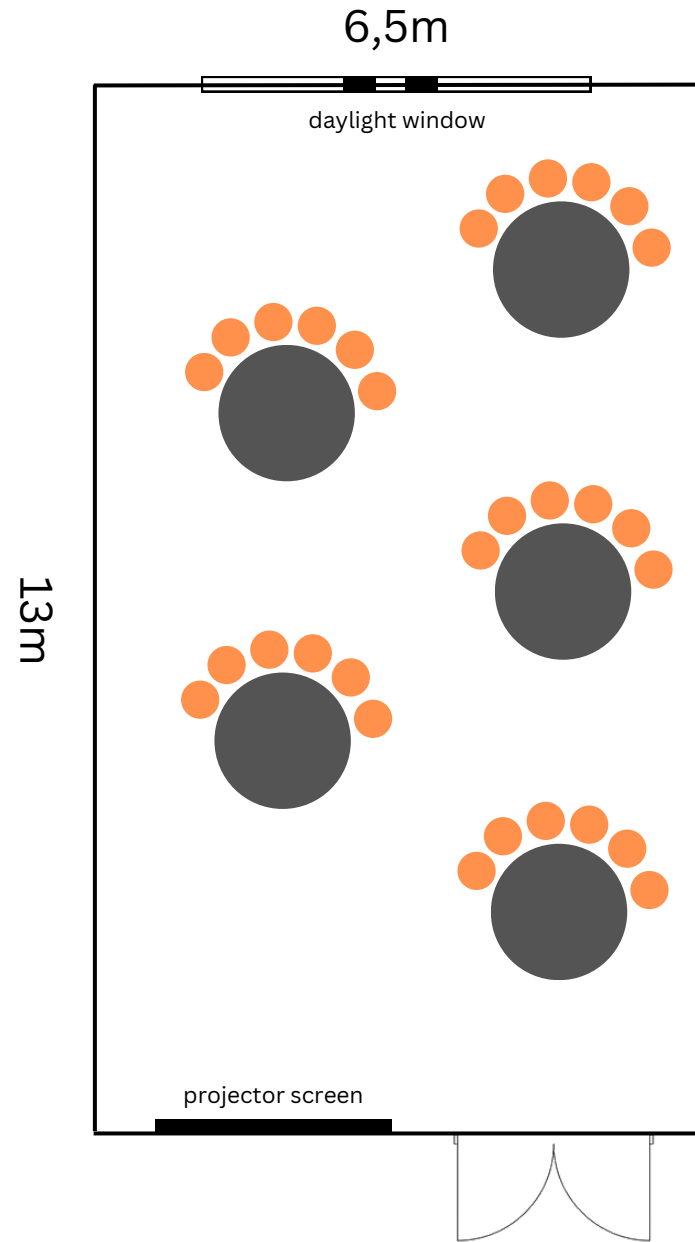

Largo hall - U shape - 30 pax

Largo hall - Theatre - 70 pax

Largo hall - Classroom - 54 pax

Largo hall - Conference - 30 pax

Largo hall - Cabaret - 30 pax