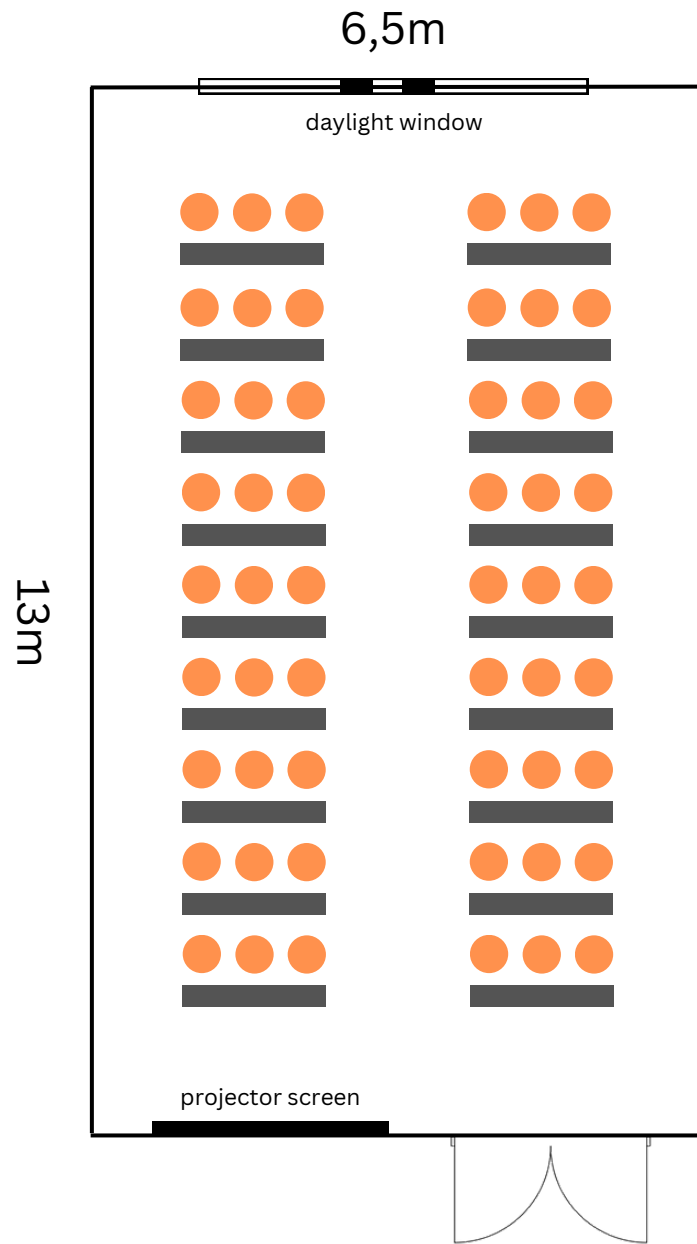

Largo hall - U shape - 30 pax

Largo hall - Theatre - 70 pax

Largo hall - Classroom - 54 pax

Largo hall - Conference - 30 pax

Largo hall - Cabaret - 30 pax