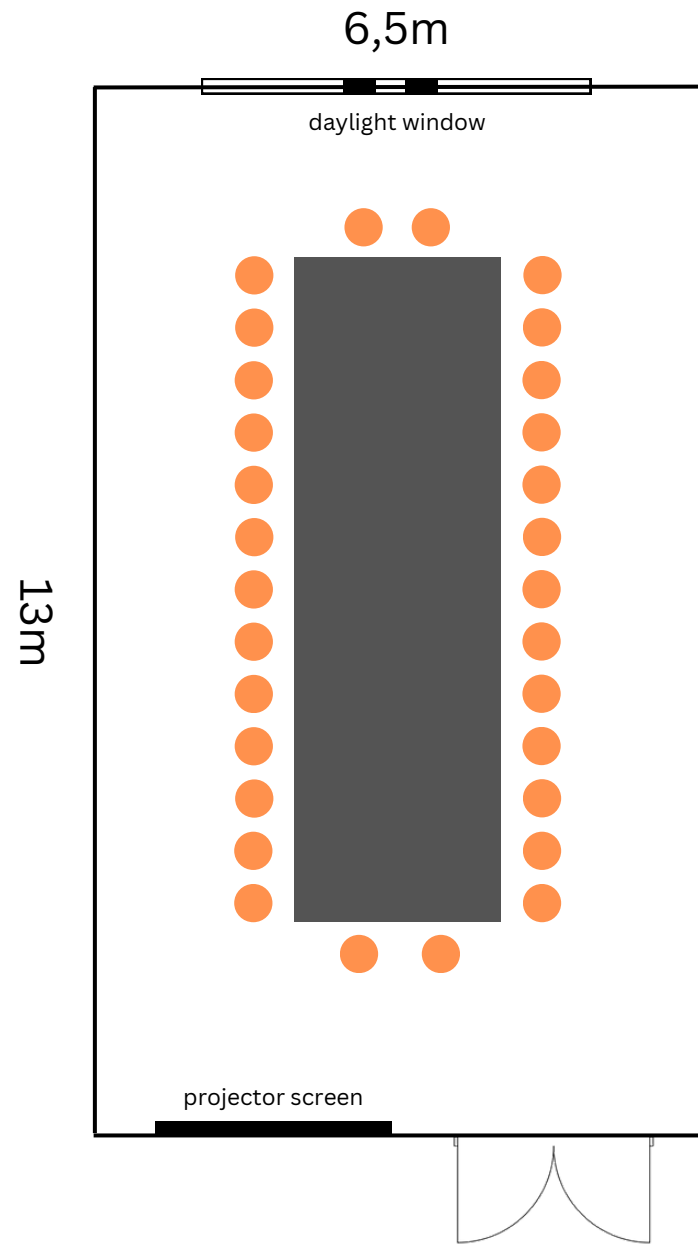

Largo hall - U shape - 30 pax

Largo hall - Theatre - 70 pax

Largo hall - Classroom - 54 pax

Largo hall - Conference - 30 pax

Largo hall - Cabaret - 30 pax