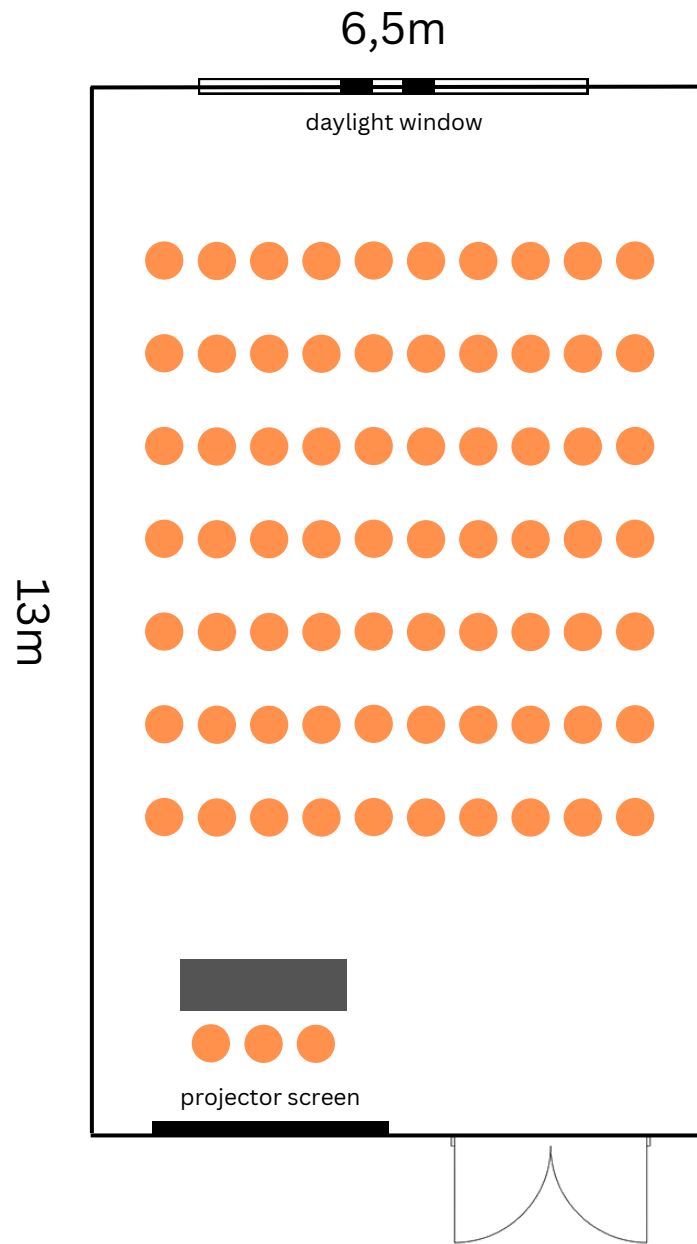

Largo hall - U shape - 30 pax

Largo hall - Theatre - 70 pax

Largo hall - Classroom - 54 pax

Largo hall - Conference - 30 pax

Largo hall - Cabaret - 30 pax