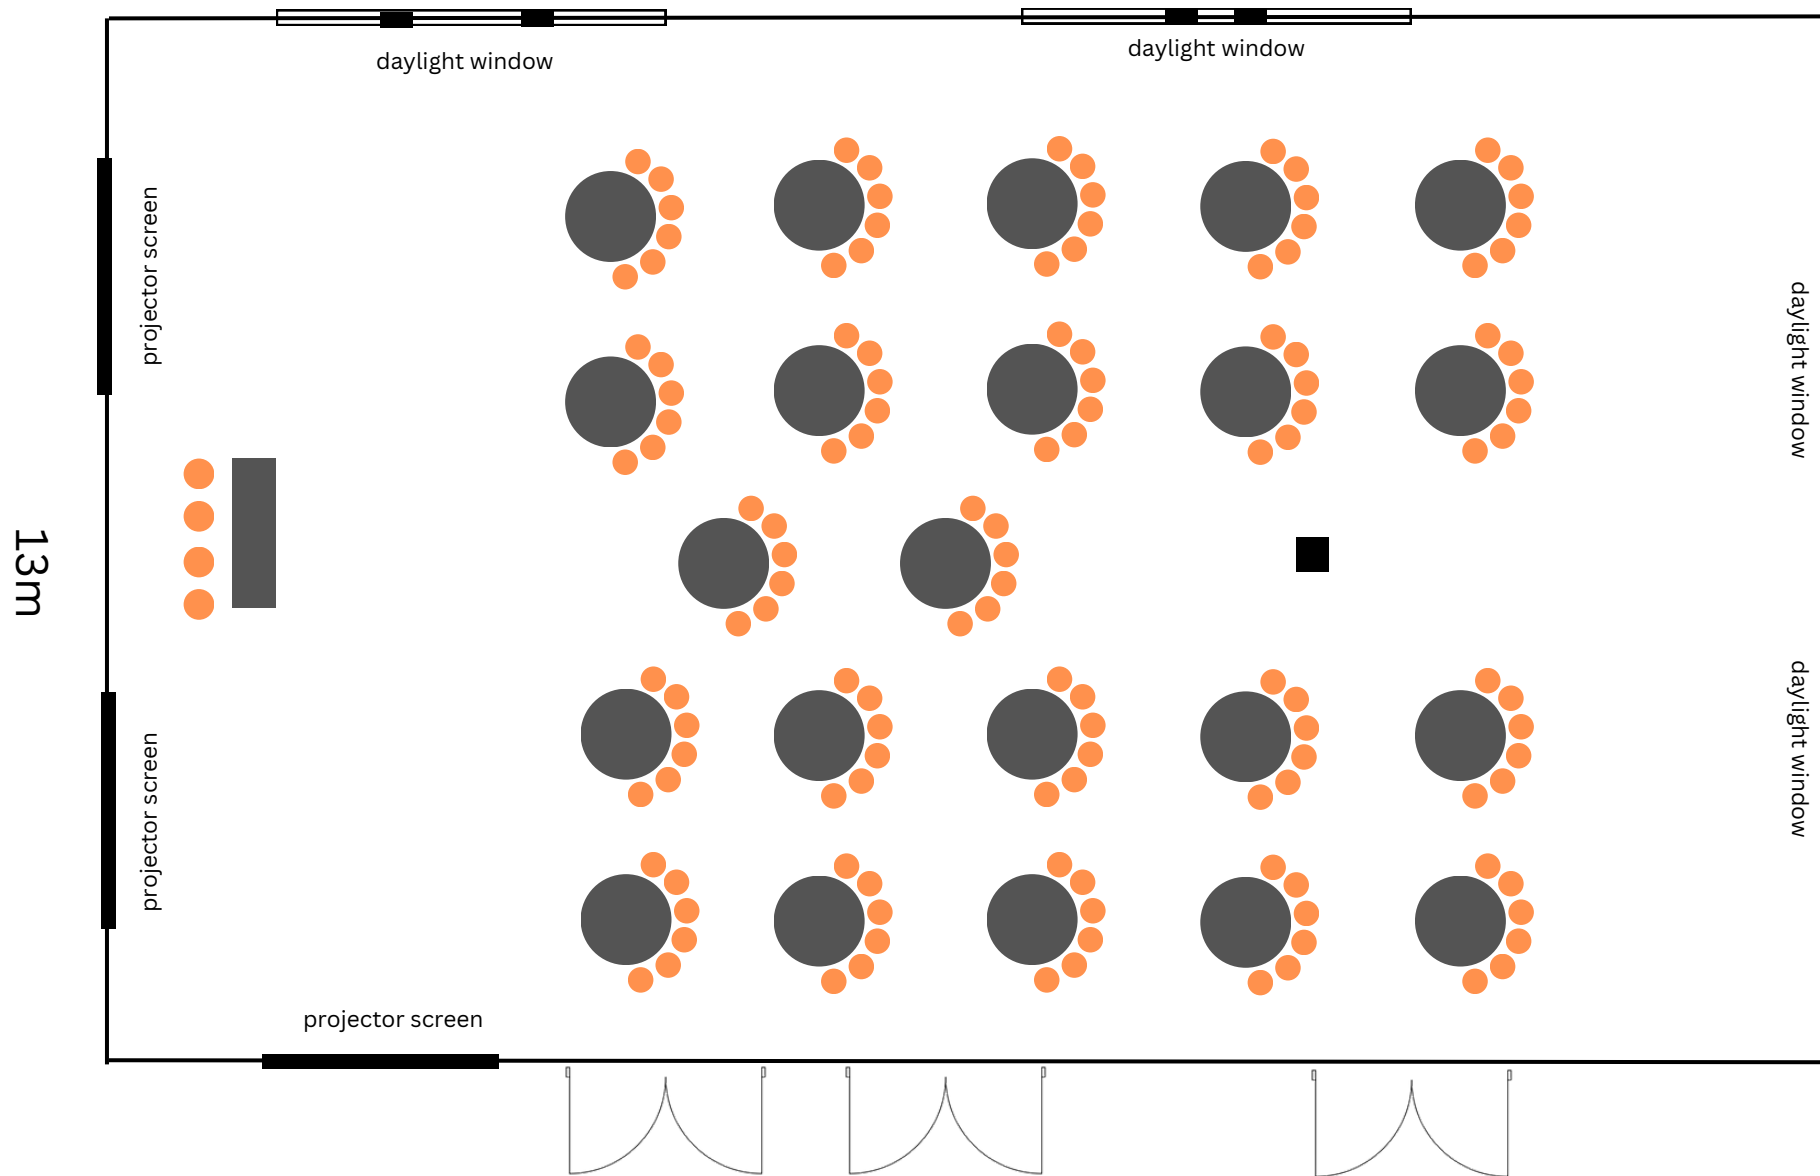

19,5m

13m

Tartini/largo hall - Theatre - 240 pax

19,5m

13m

Tartini/Largo hall - U Shape - 90 pax

19,5m

13m

Tartini/largo hall - Classroom - 110 pax

Tartini/Largo hall - Conference - 90 pax

19,5m

13m

Tartini/Largo hall - Cabaret- 136 pax