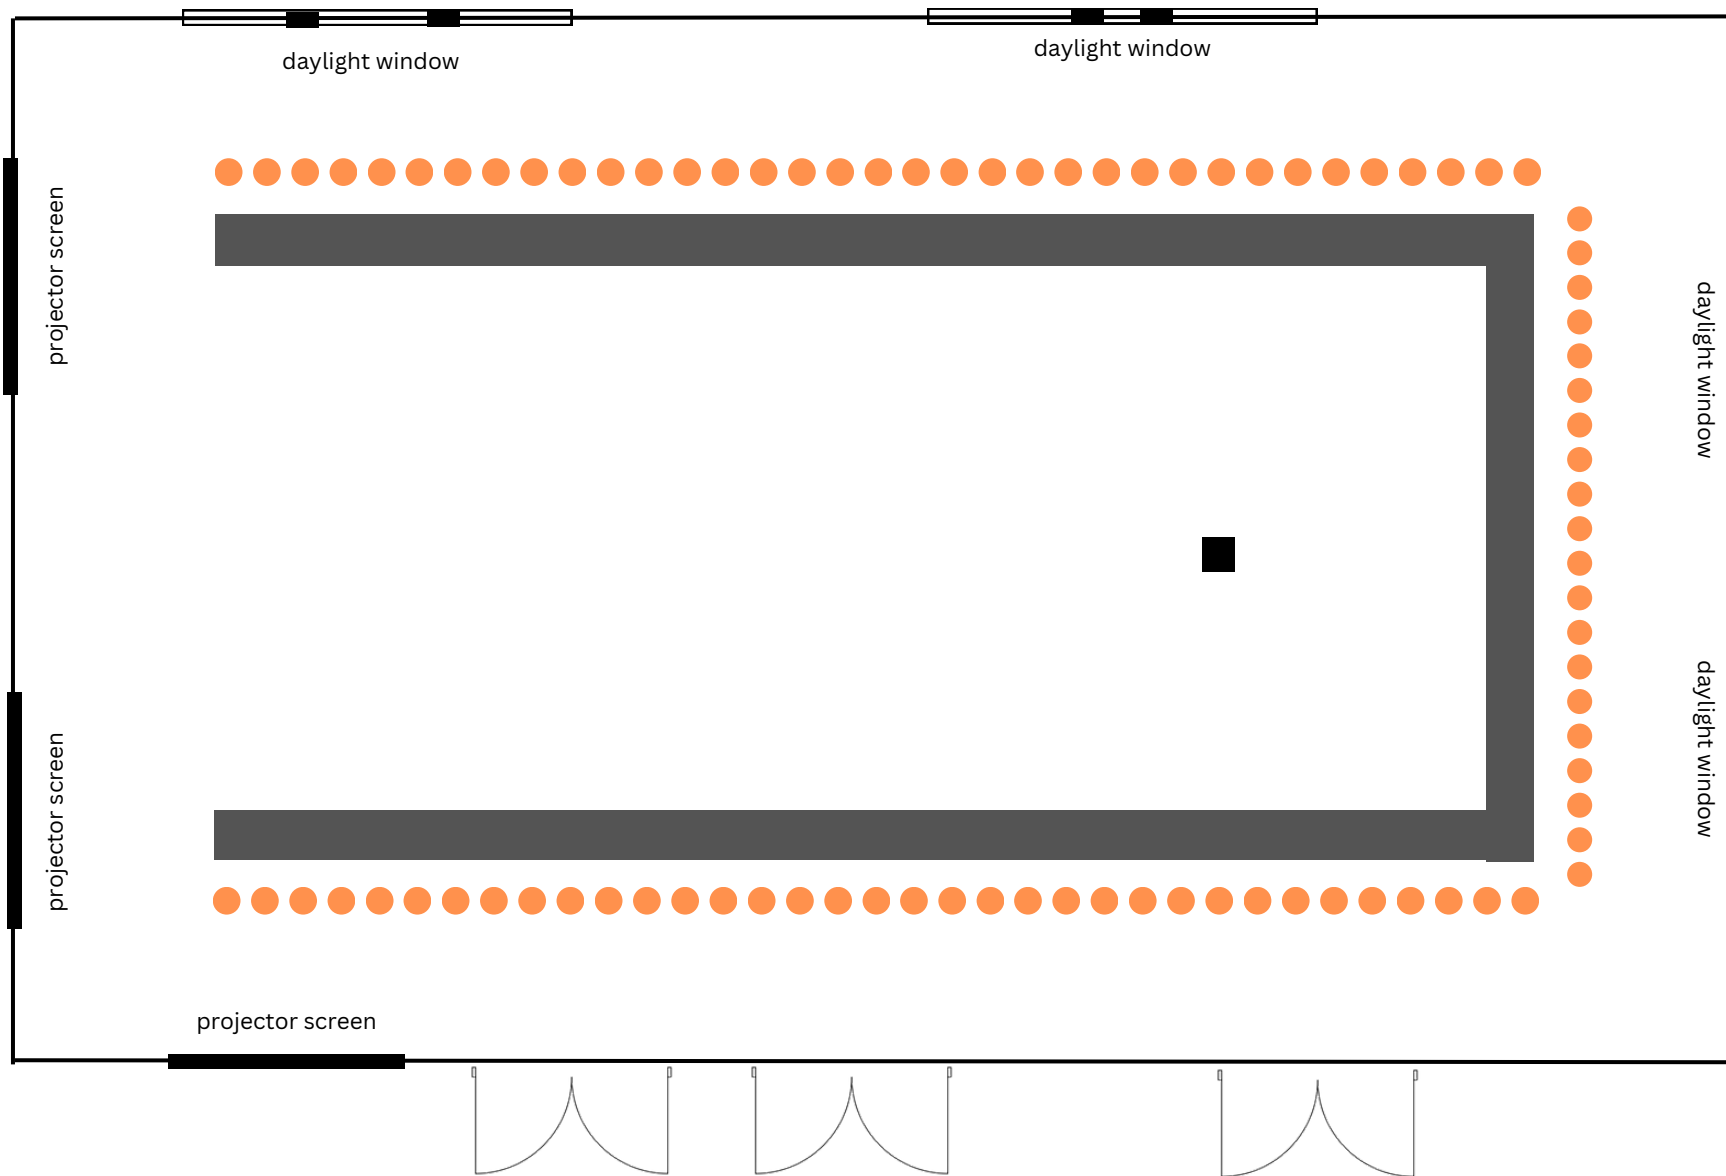

19,5m

13m

Tartini/largo hall - Theatre - 240 pax

19,5m

13m

Tartini/Largo hall - U Shape - 90 pax

19,5m

13m

Tartini/largo hall - Classroom - 110 pax

Tartini/Largo hall - Conference - 90 pax

19,5m

13m

Tartini/Largo hall - Cabaret- 136 pax