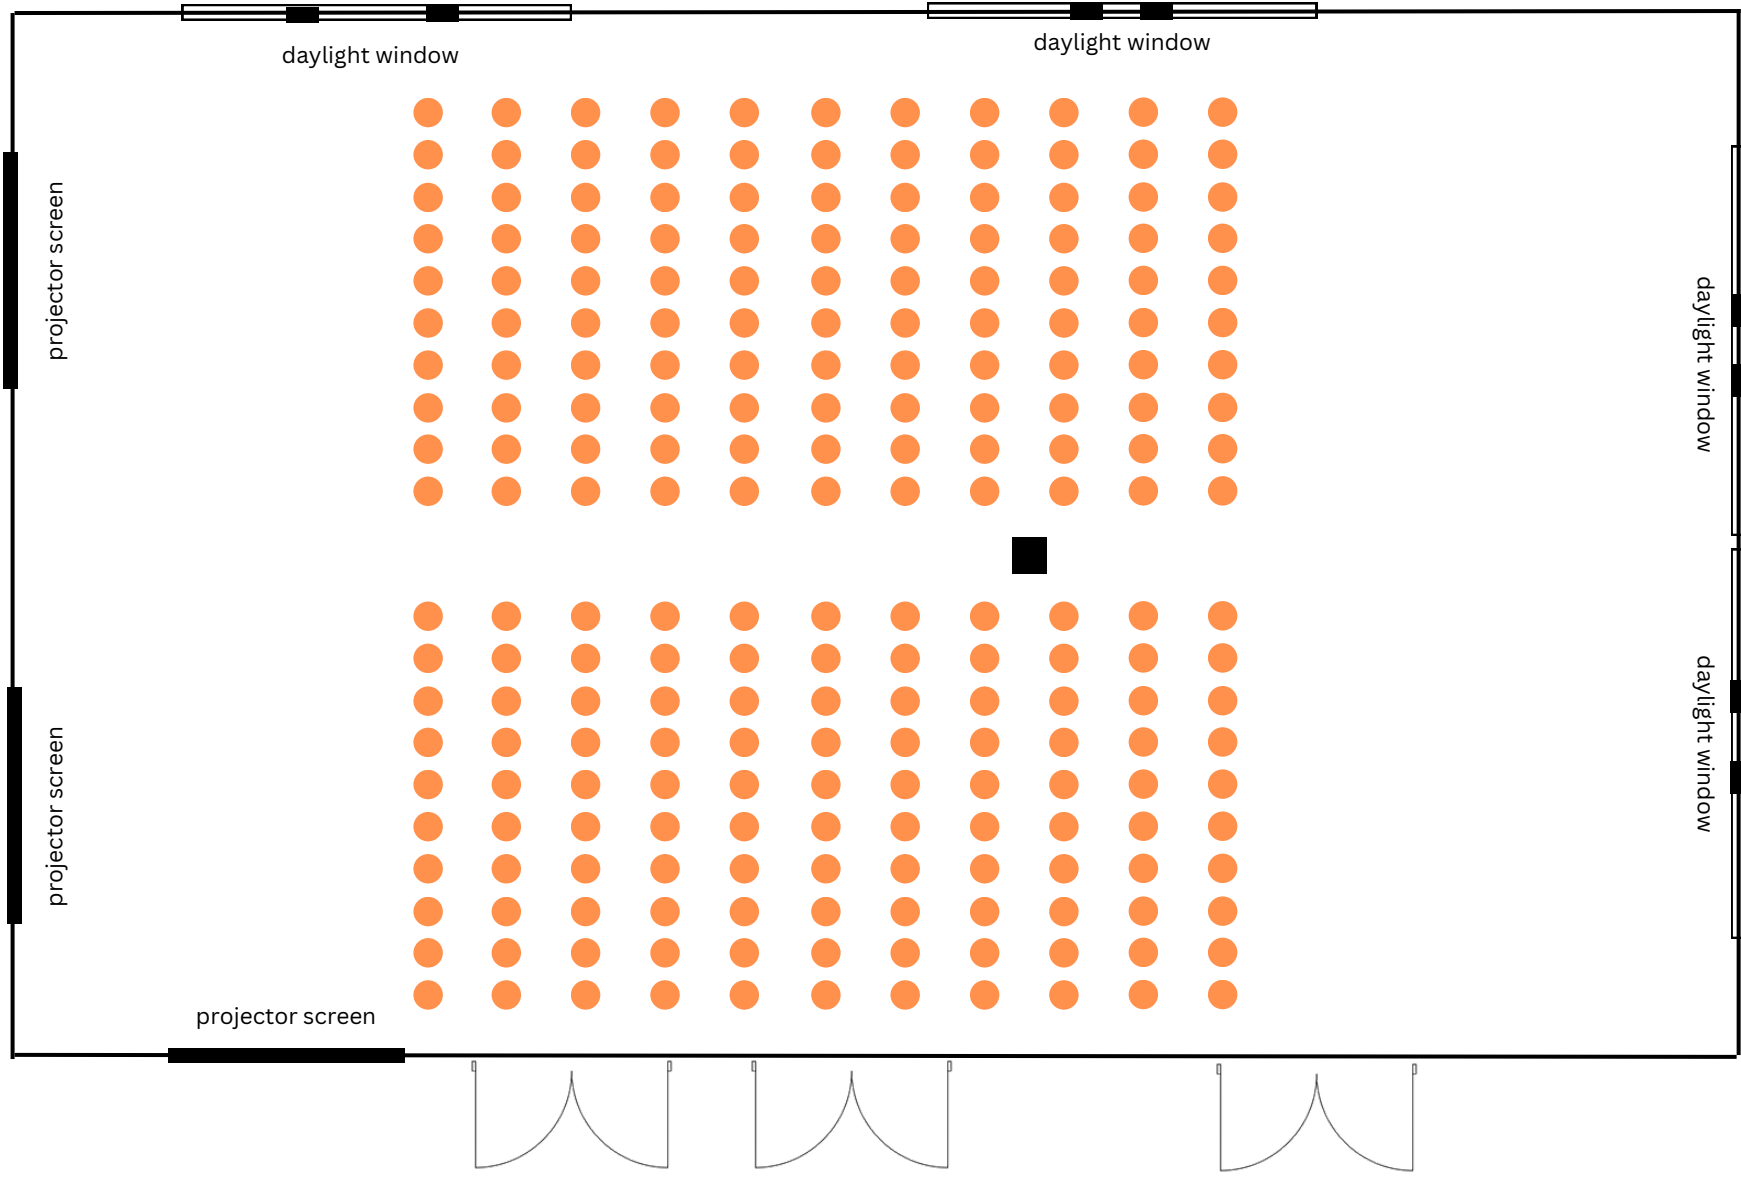

19,5m

13m

Tartini/largo hall - Theatre - 240 pax

19,5m

13m

Tartini/Largo hall - U Shape - 90 pax

19,5m

13m

Tartini/largo hall - Classroom - 110 pax

Tartini/Largo hall - Conference - 90 pax

19,5m

13m

Tartini/Largo hall - Cabaret- 136 pax