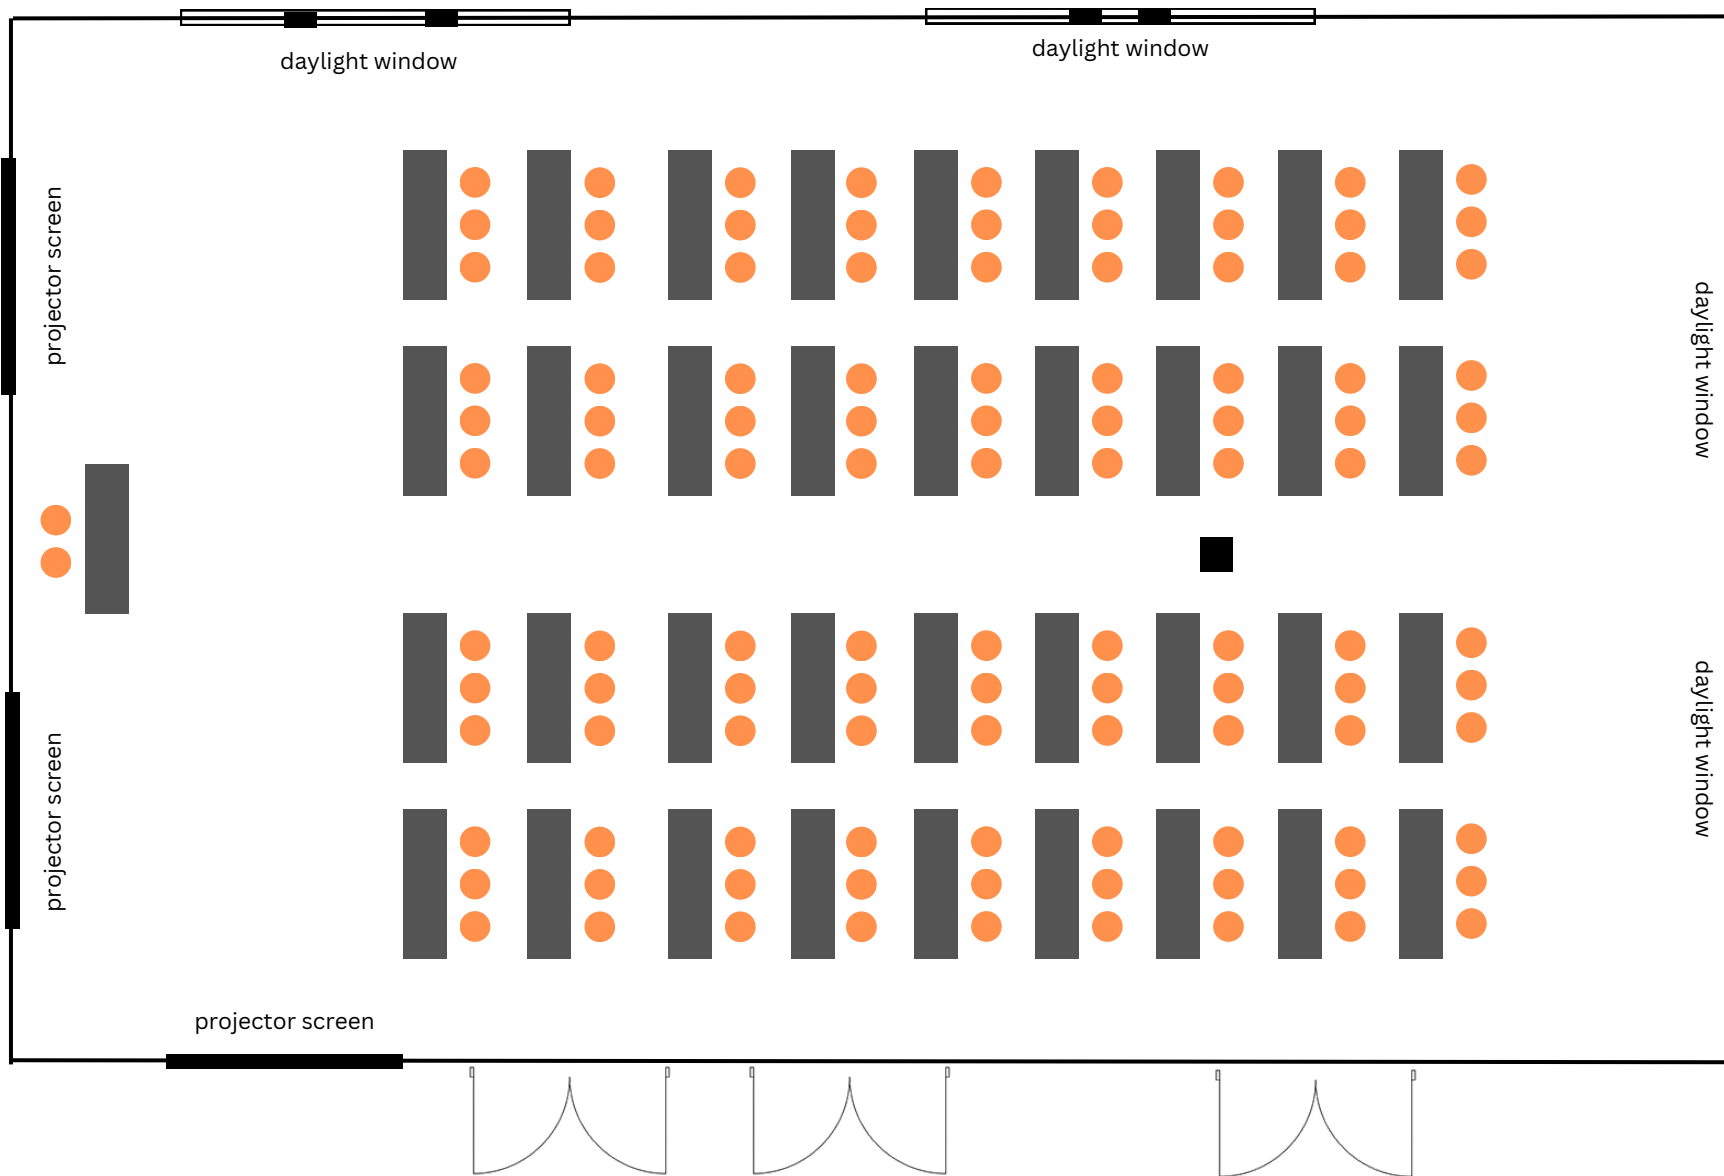

19,5m

13m

Tartini/largo hall - Theatre - 240 pax

19,5m

13m

Tartini/Largo hall - U Shape - 90 pax

19,5m

13m

Tartini/largo hall - Classroom - 110 pax

Tartini/Largo hall - Conference - 90 pax

19,5m

13m

Tartini/Largo hall - Cabaret- 136 pax