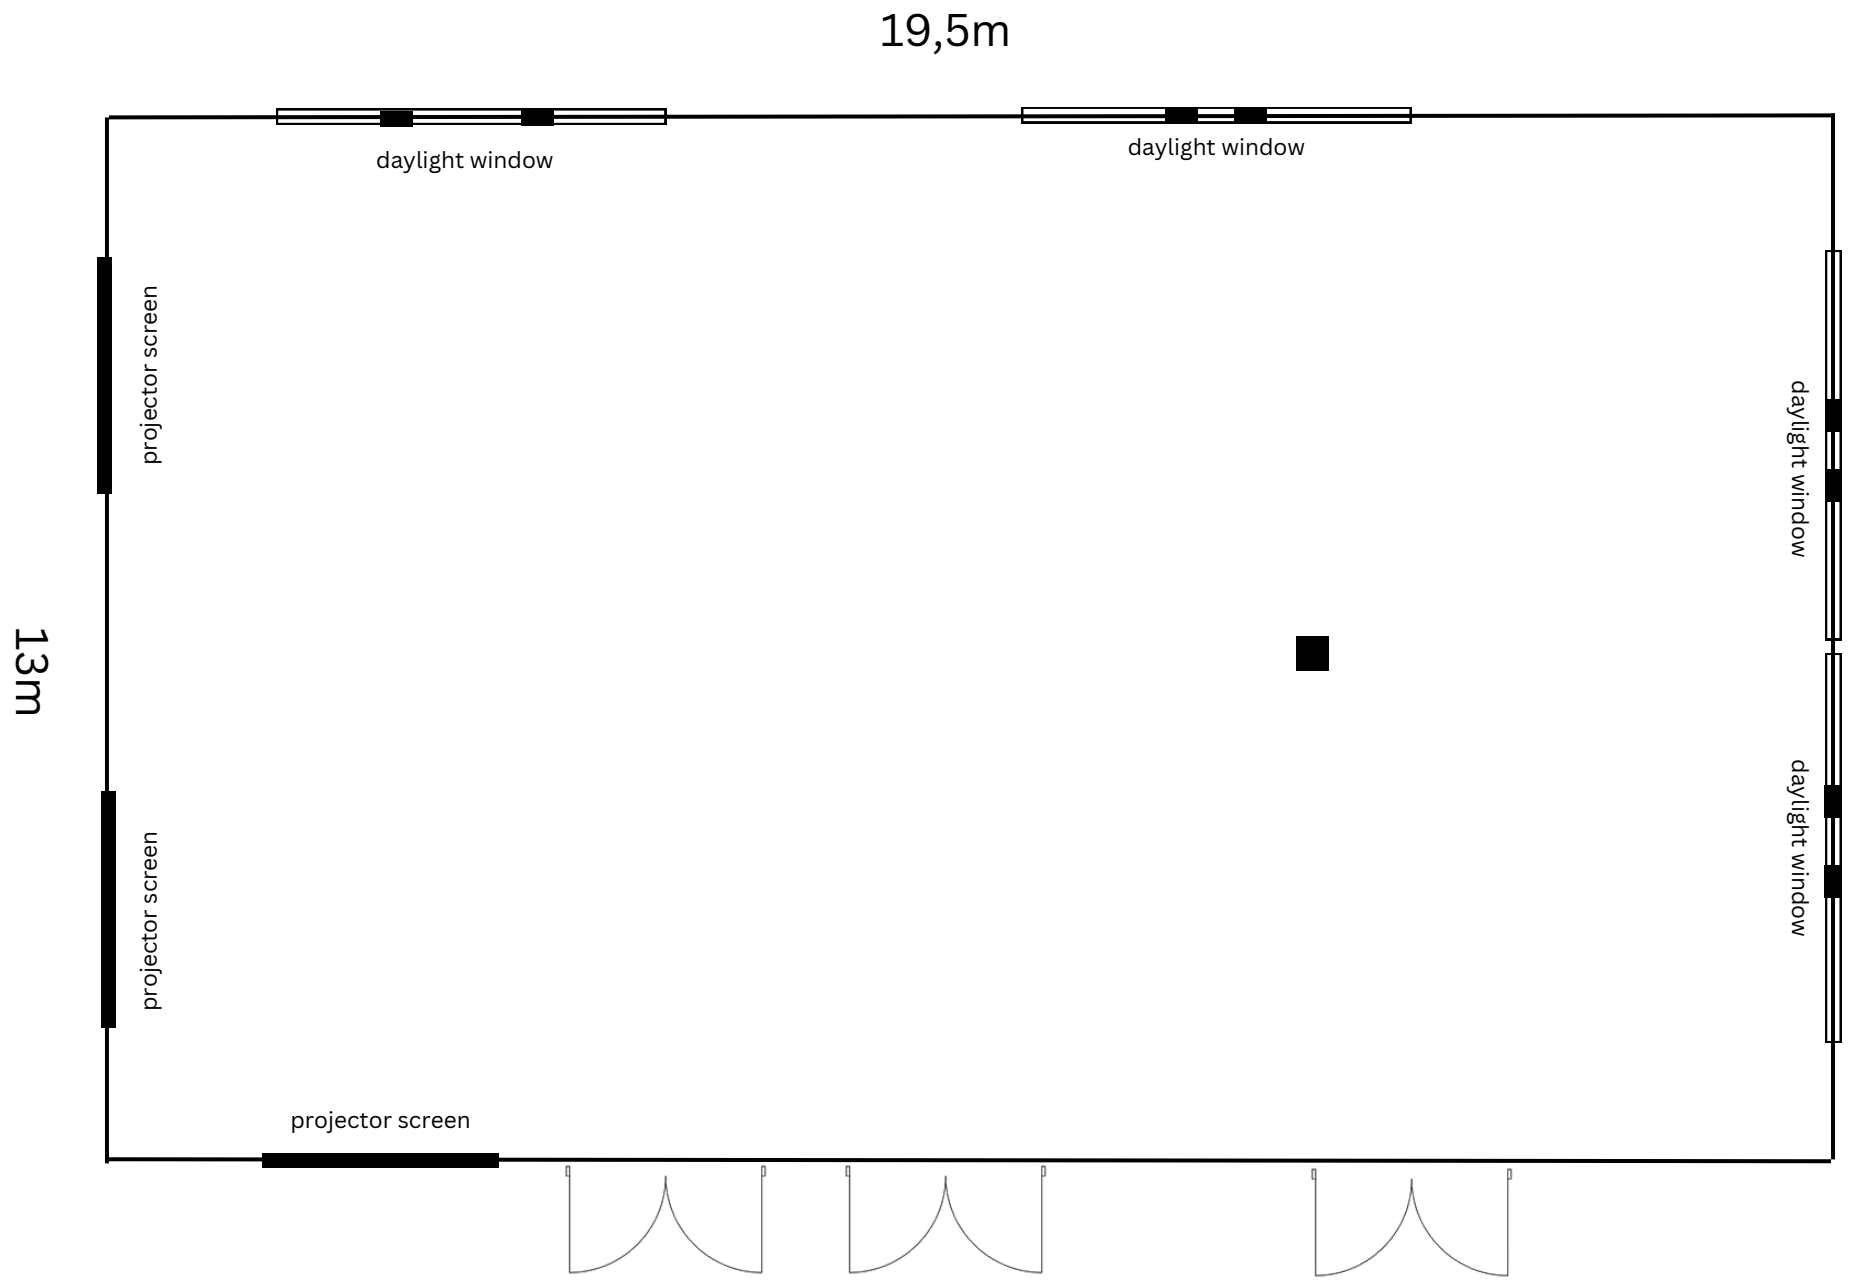

19,5m

13m

Tartini/largo hall - Theatre - 240 pax

19,5m

13m

Tartini/Largo hall - U Shape - 90 pax

19,5m

13m

Tartini/largo hall - Classroom - 110 pax

Tartini/Largo hall - Conference - 90 pax

19,5m

13m

Tartini/Largo hall - Cabaret- 136 pax