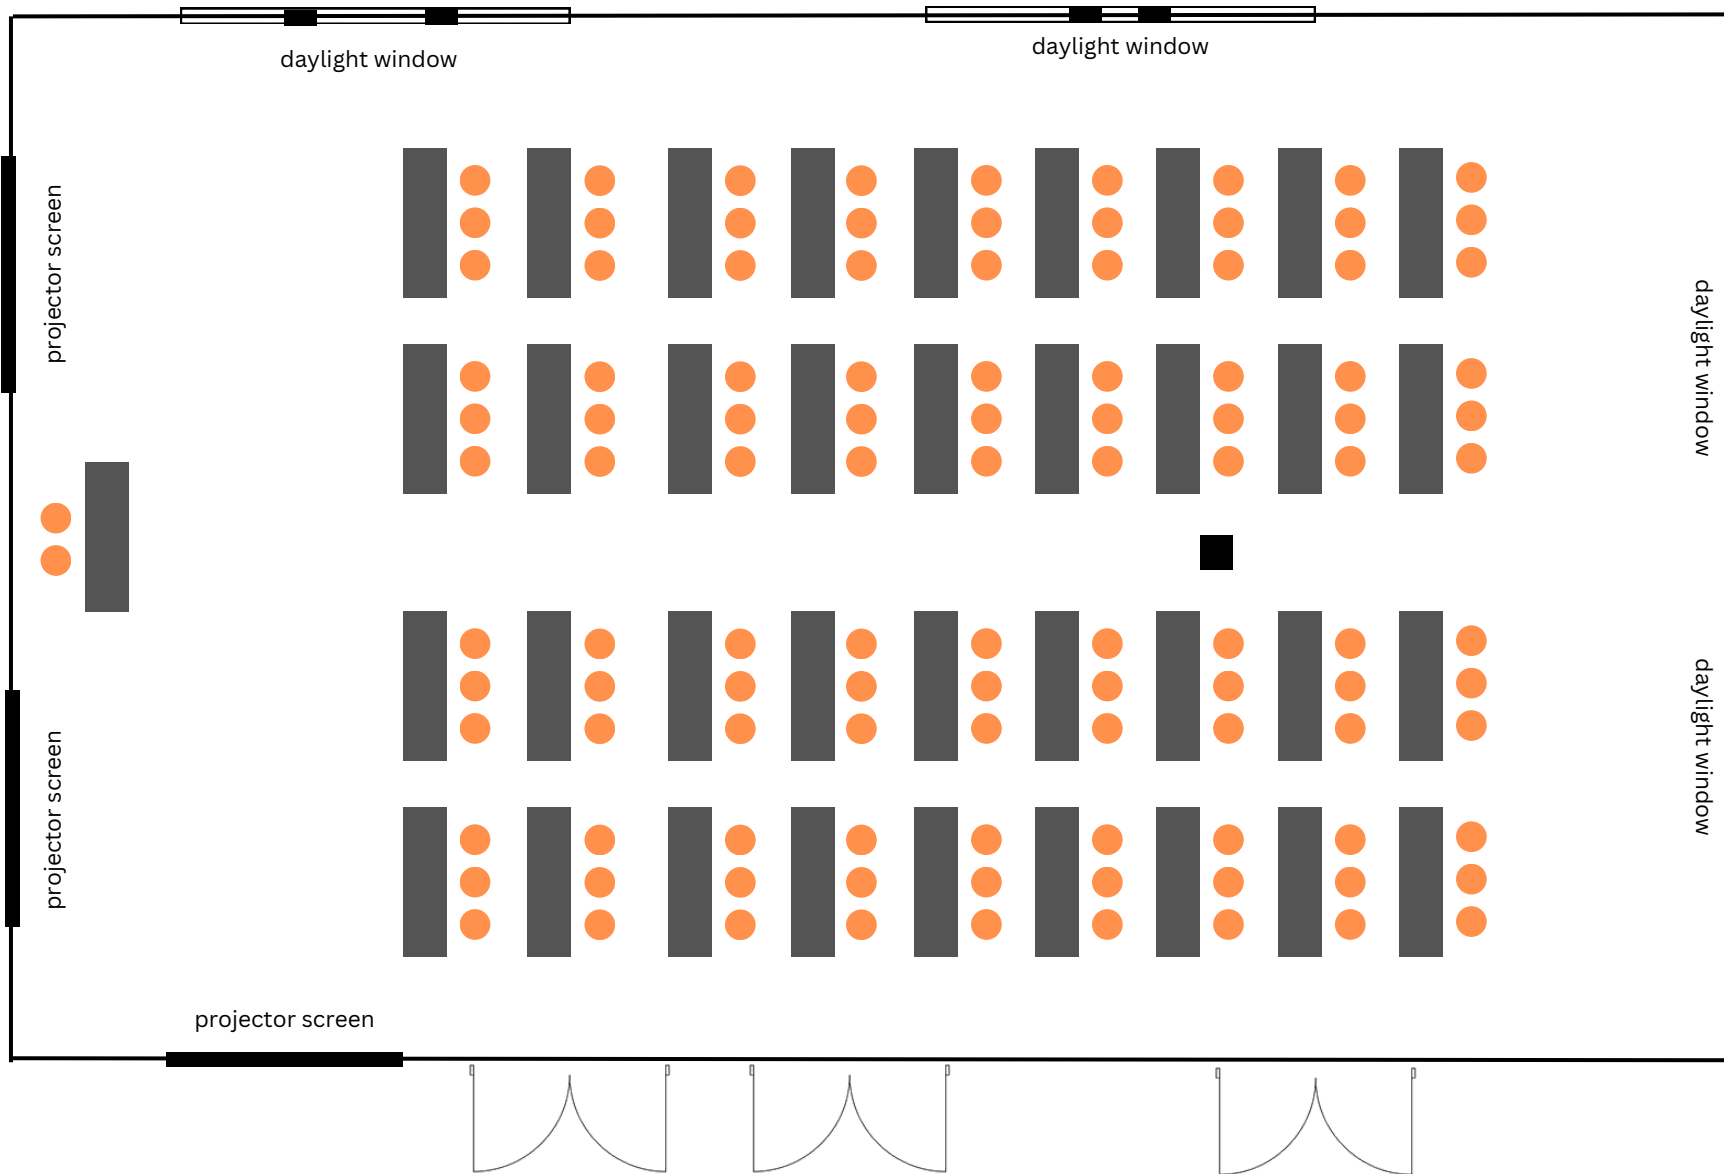

19,5m

13m

Largo hall - Theatre - 240 pax

19,5m

13m

Largo hall - U Shape - 90 pax

19,5m

13m

Largo hall - Classroom - 110 pax

19,5m

13m

Largo hall - Cabaret- 136 pax