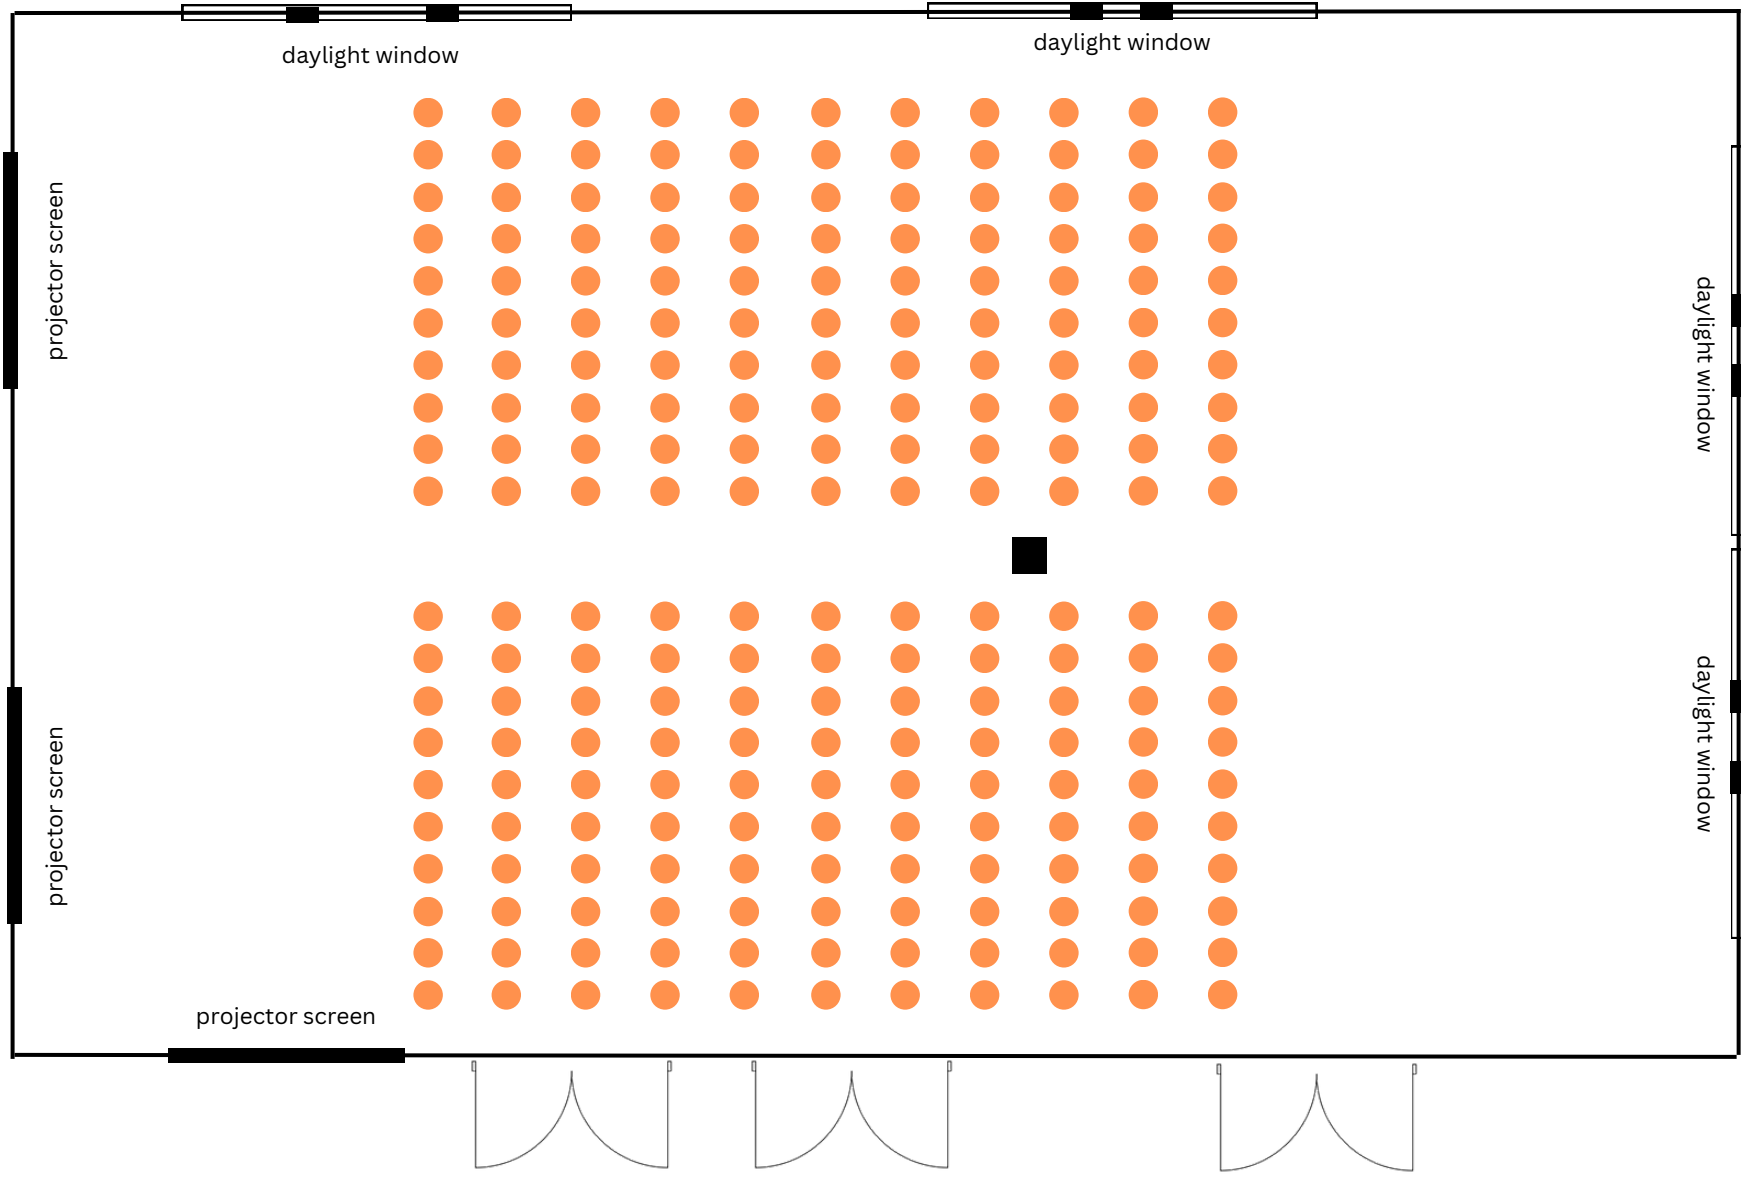

19,5m

13m

Largo hall - Theatre - 240 pax

19,5m

13m

Largo hall - U Shape - 90 pax

19,5m

13m

Largo hall - Classroom - 110 pax

19,5m

13m

Largo hall - Cabaret- 136 pax