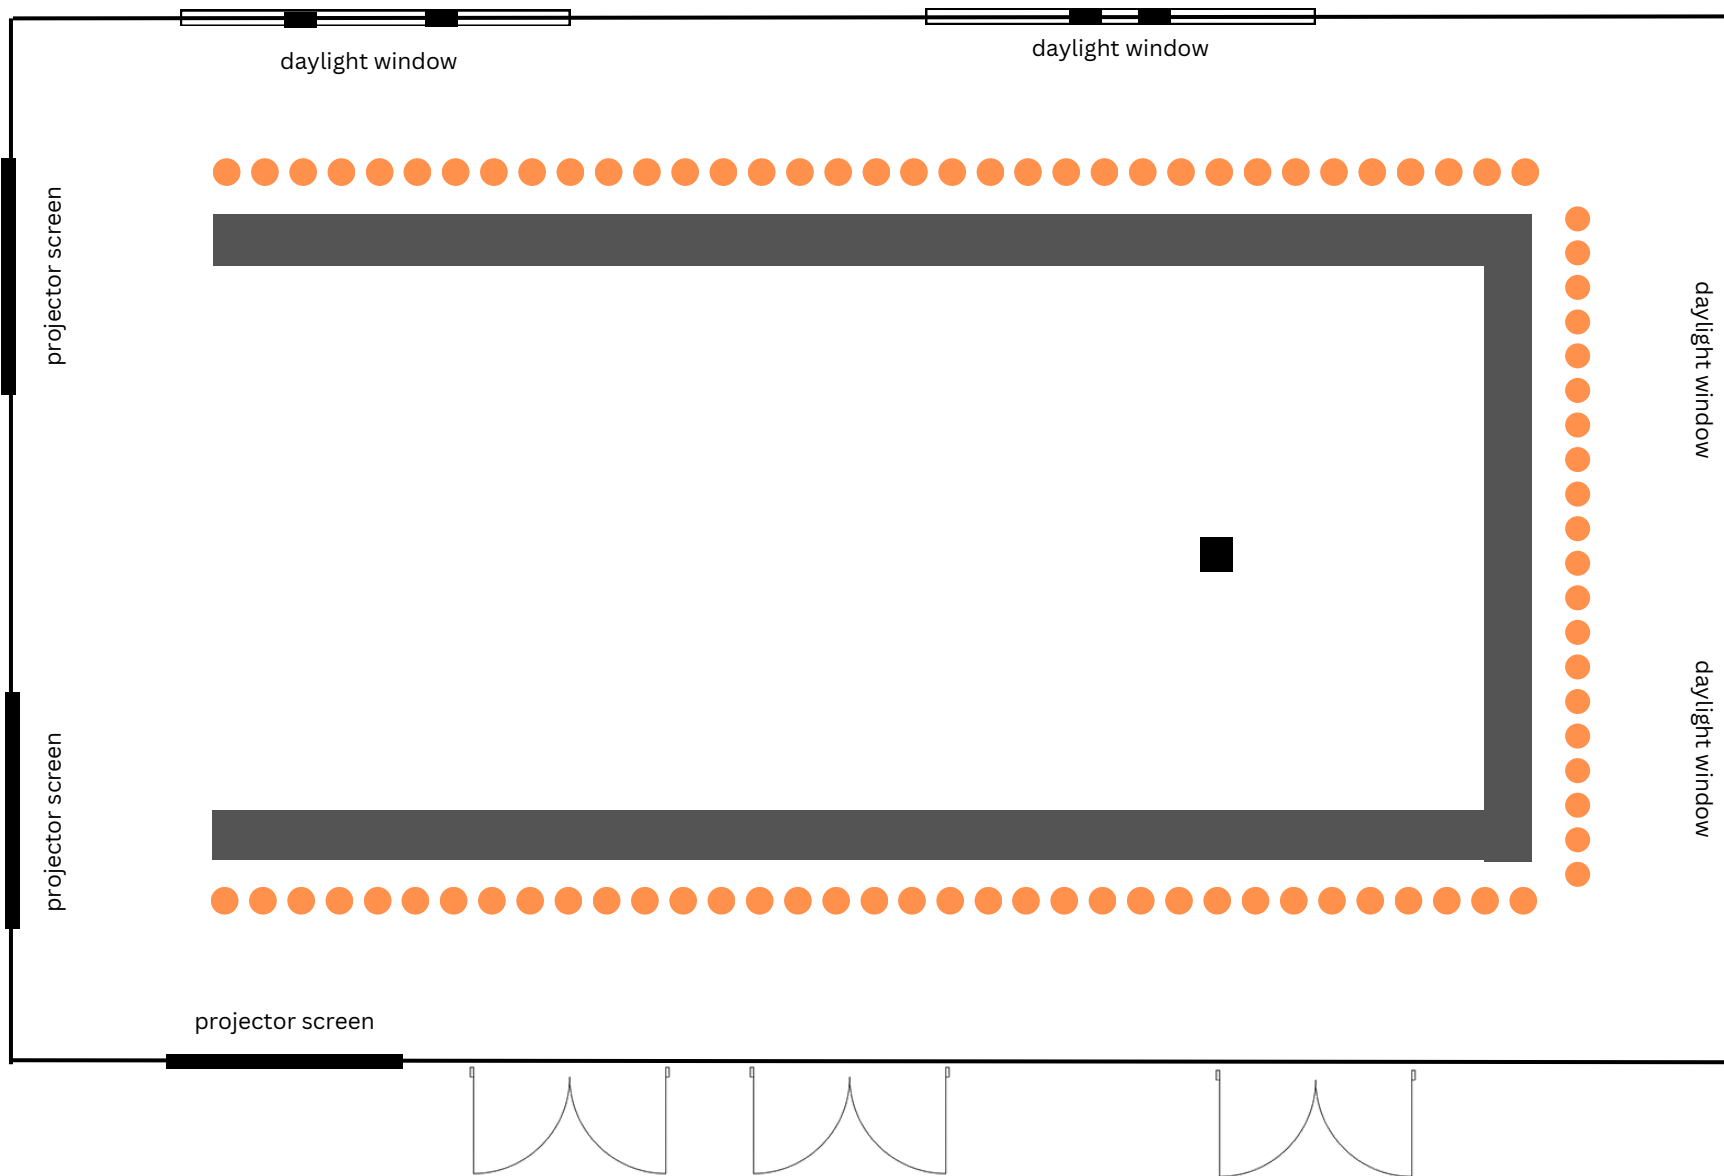

19,5m

13m

Largo hall - Theatre - 240 pax

19,5m

13m

Largo hall - U Shape - 90 pax

19,5m

13m

Largo hall - Classroom - 110 pax

19,5m

13m

Largo hall - Cabaret- 136 pax