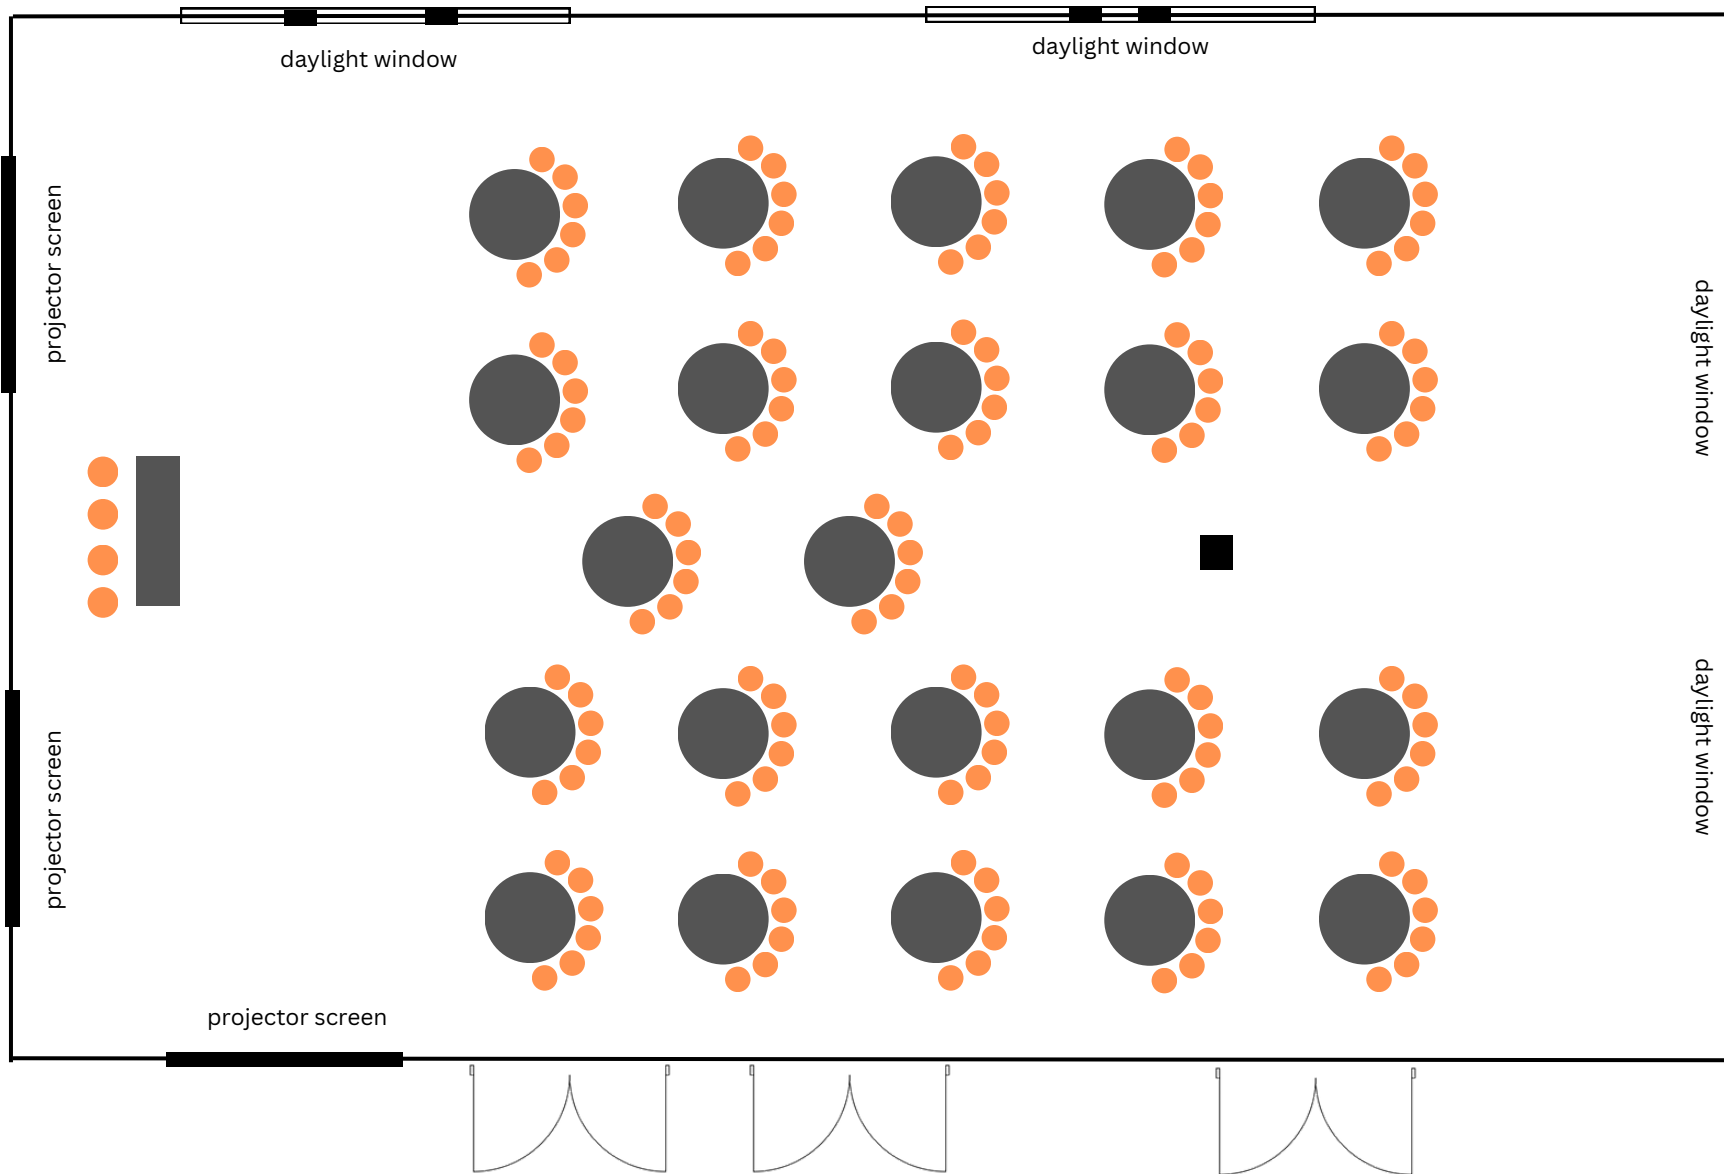

19,5m

13m

Largo hall - Theatre - 240 pax

19,5m

13m

Largo hall - U Shape - 90 pax

19,5m

13m

Largo hall - Classroom - 110 pax

19,5m

13m

Largo hall - Cabaret- 136 pax