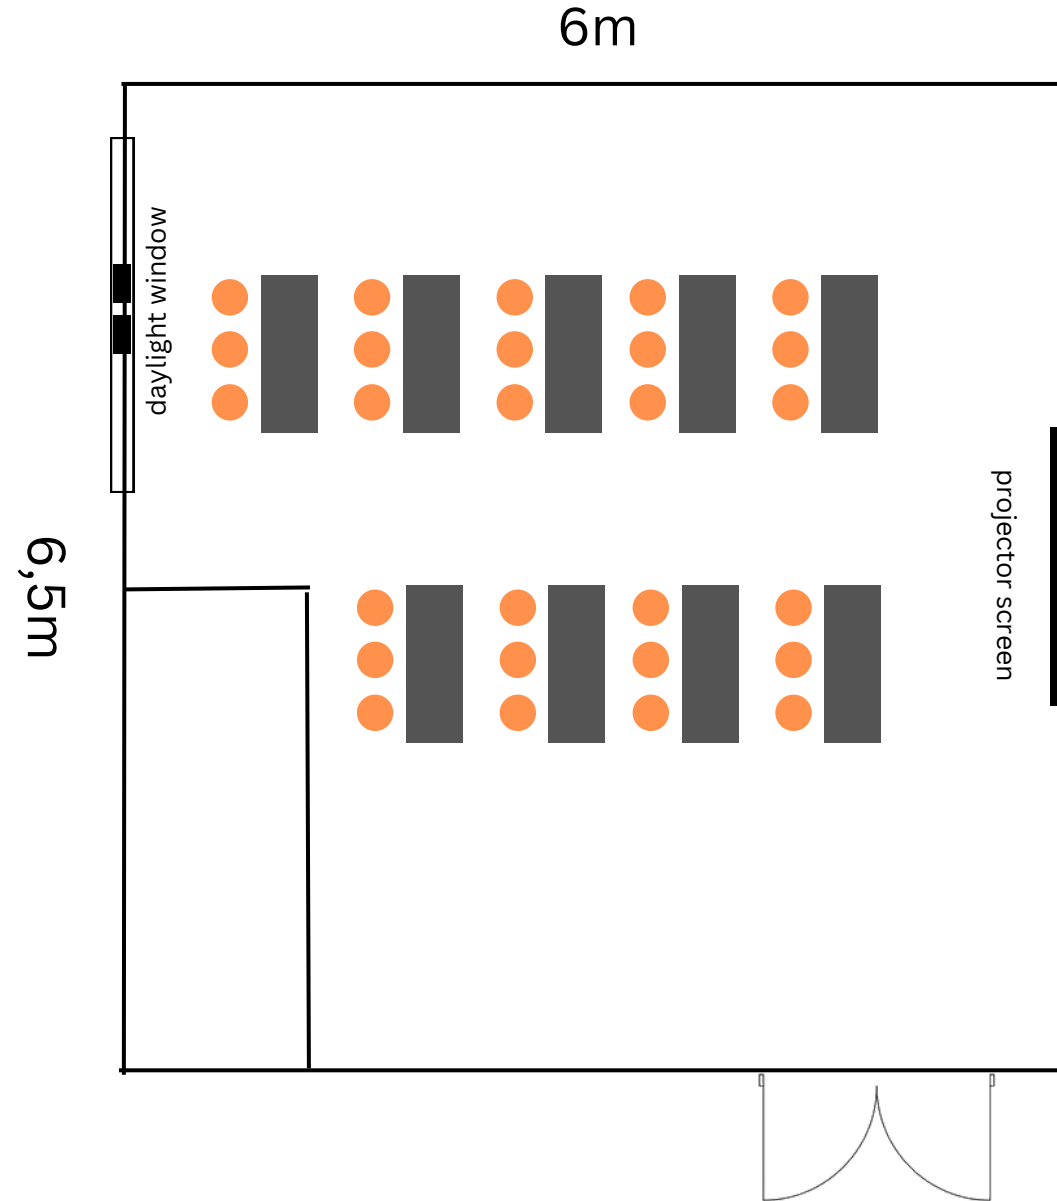

Moderato hall - U shape - 11 pax

Moderato hall- Theatre - 30 pax

Moderato hall - Classroom - 27 pax

Moderato hall - Conference - 14 pax

Moderato hall - Cabaret- 12 pax