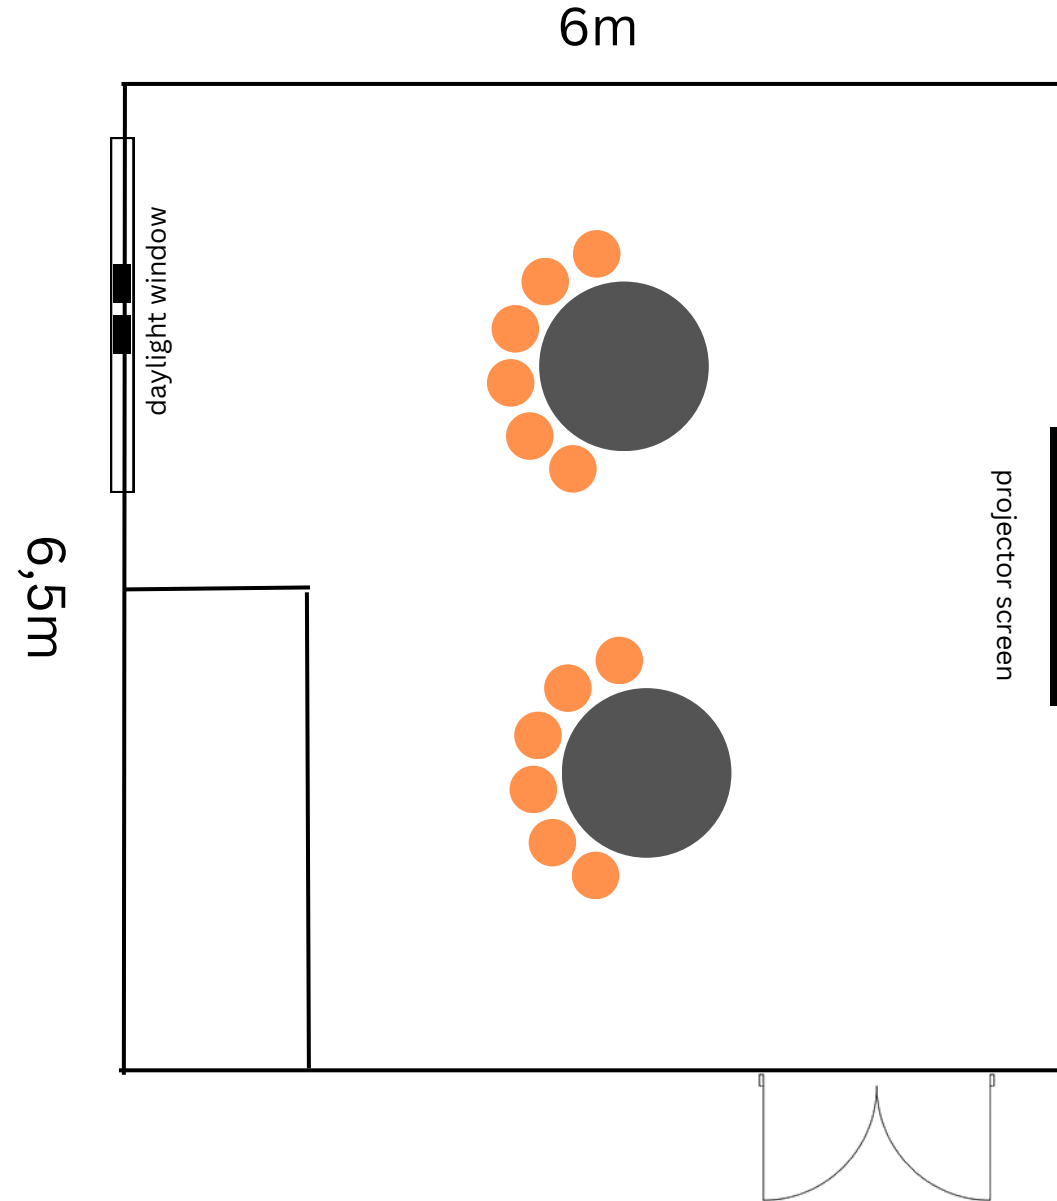

Moderato hall - U shape - 11 pax

Moderato hall- Theatre - 30 pax

Moderato hall - Classroom - 27 pax

Moderato hall - Conference - 14 pax

Moderato hall - Cabaret- 12 pax