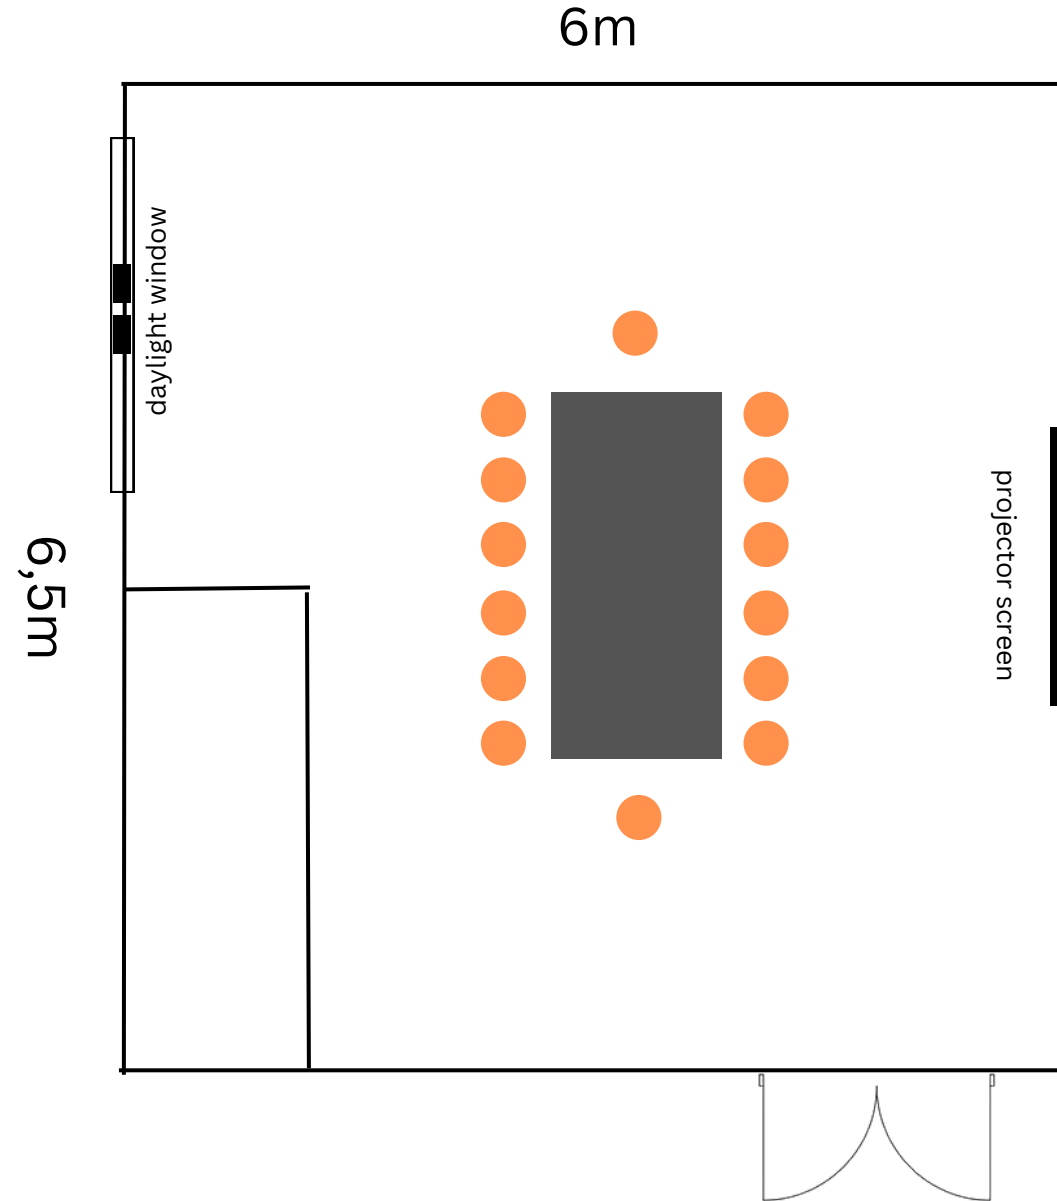

Moderato hall - U shape - 11 pax

Moderato hall- Theatre - 30 pax

Moderato hall - Classroom - 27 pax

Moderato hall - Conference - 14 pax

Moderato hall - Cabaret- 12 pax