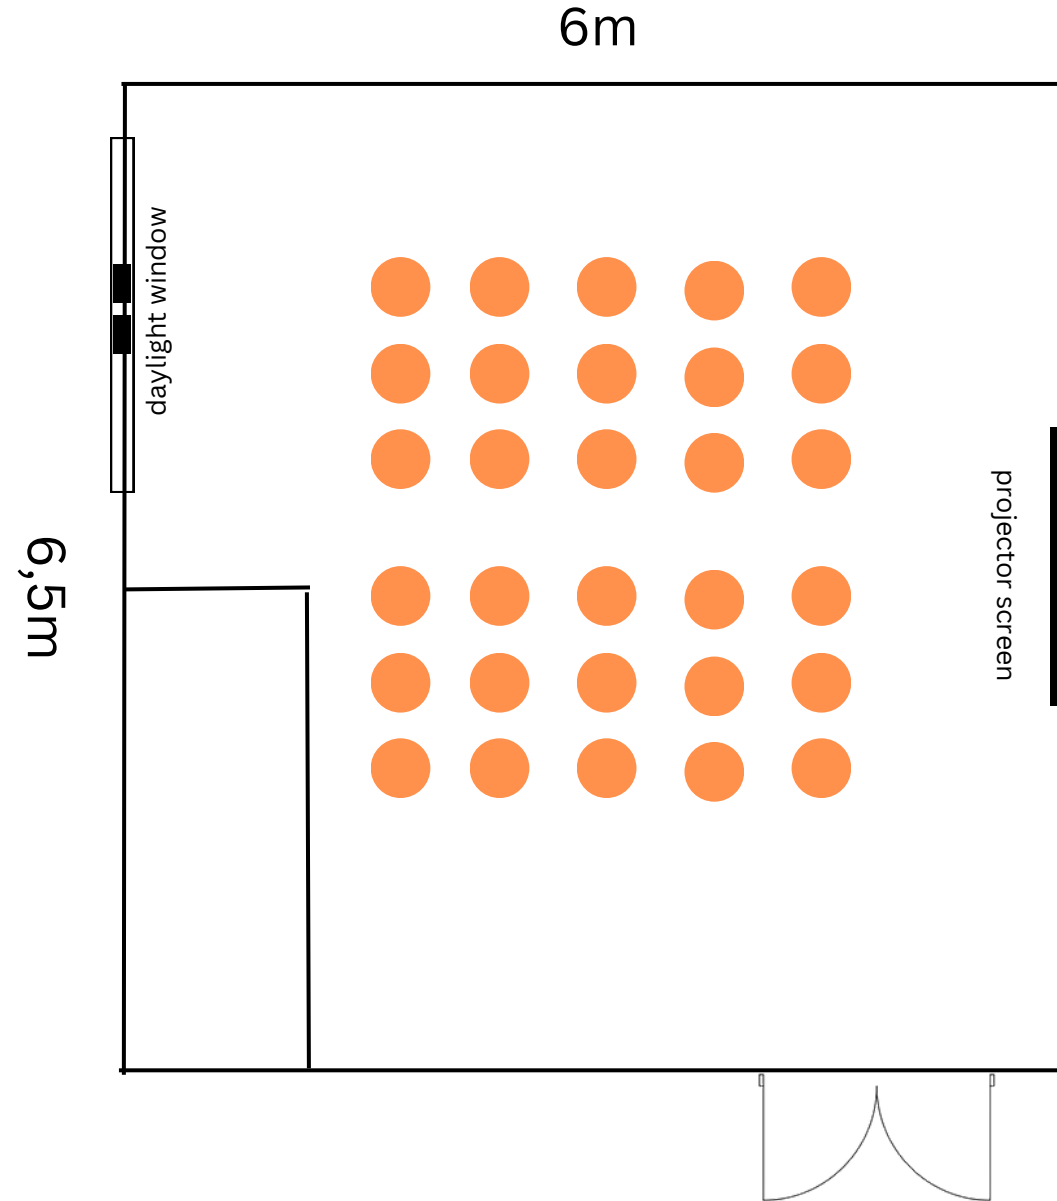

Moderato hall - U shape - 11 pax

Moderato hall- Theatre - 30 pax

Moderato hall - Classroom - 27 pax

Moderato hall - Conference - 14 pax

Moderato hall - Cabaret- 12 pax