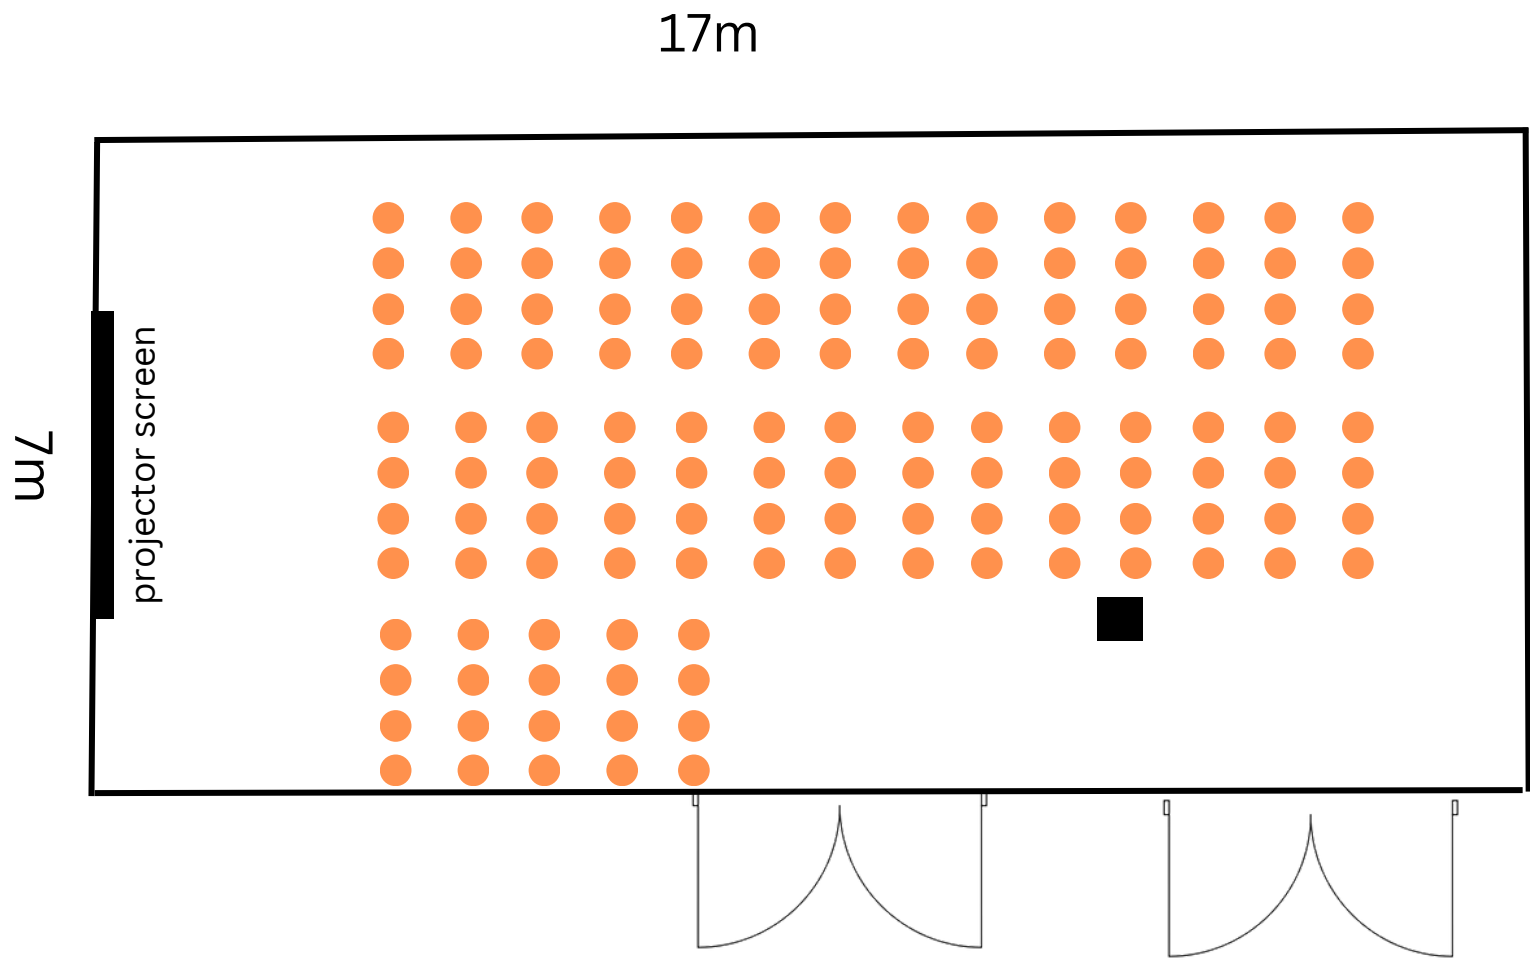

Nocturno hall - U shape - 45 pax

Andante hall- Theatre - 140 pax

17m

Andante hall - Classroom - 70 pax

Andante hall - Conference - 50 pax

17m

7m

projector screen

Andante hall - Cabaret-60 pax