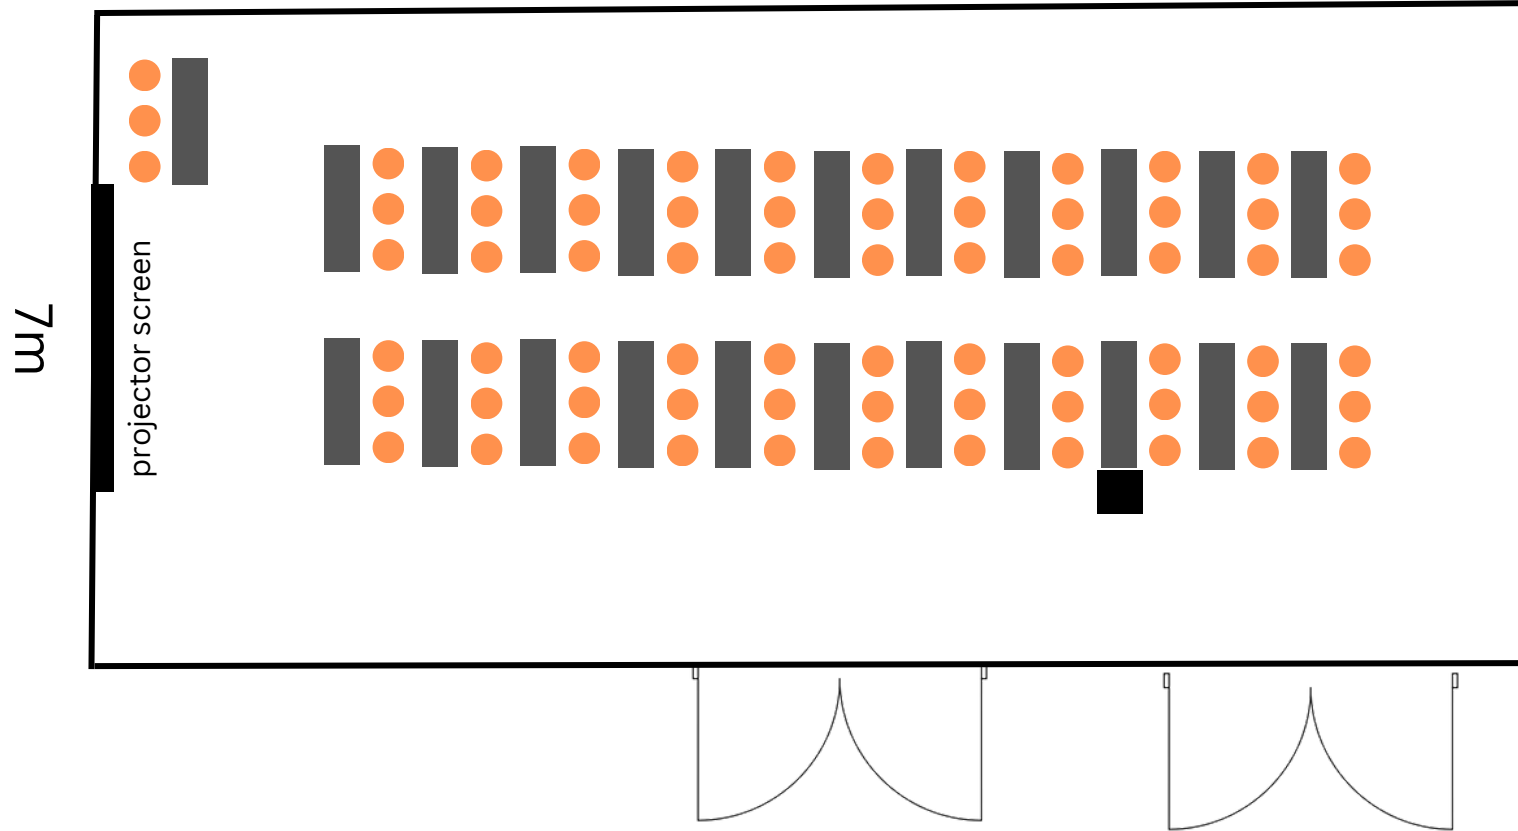

Nocturno hall - U shape - 45 pax

Andante hall- Theatre - 140 pax

17m

Andante hall - Classroom - 70 pax

Andante hall - Conference - 50 pax

17m

7m

projector screen

Andante hall - Cabaret-60 pax