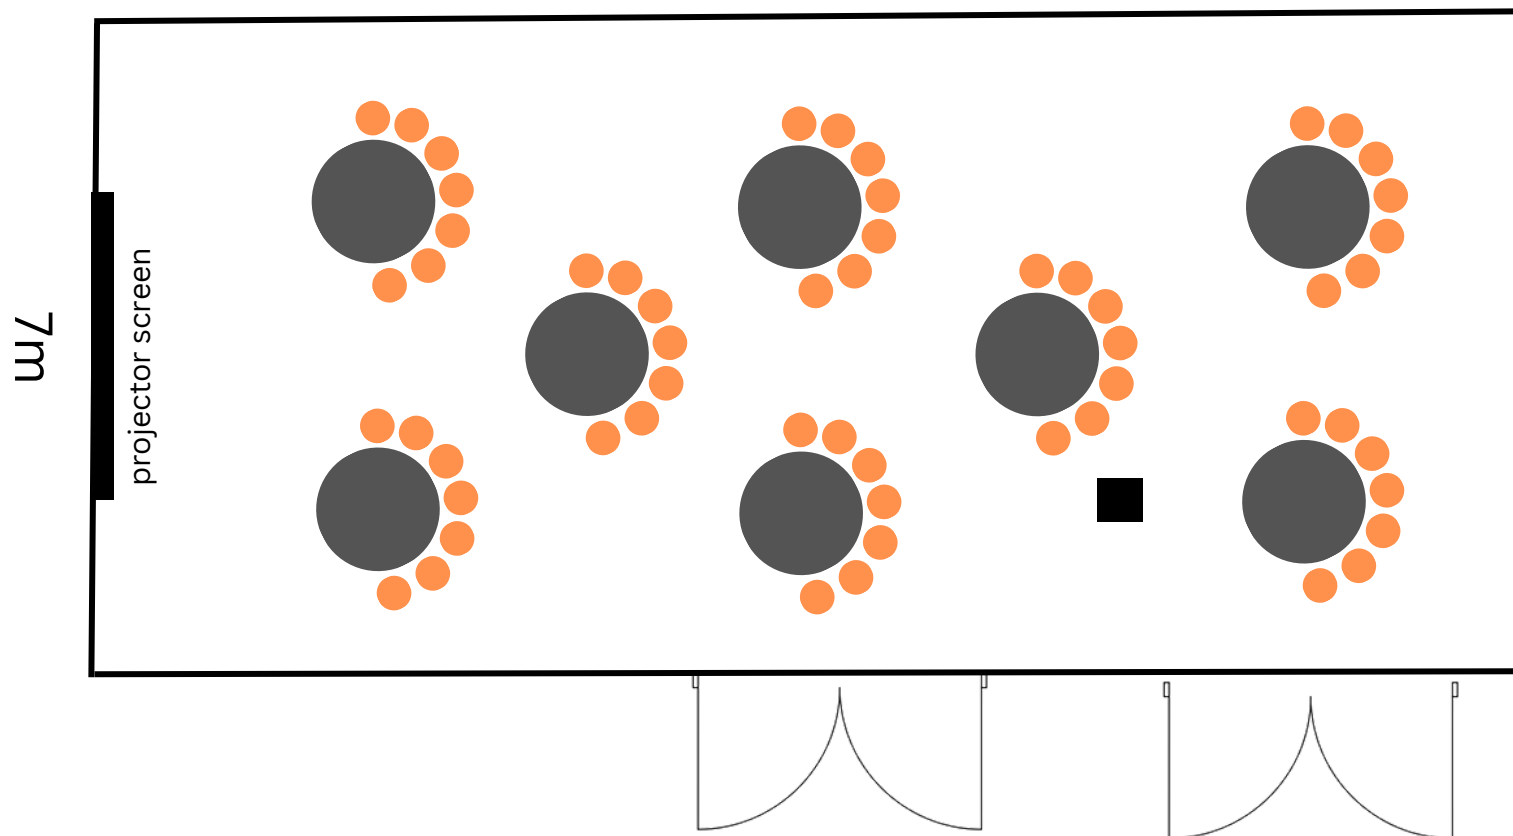

Nocturno hall - U shape - 45 pax

Andante hall- Theatre - 140 pax

17m

Andante hall - Classroom - 70 pax

Andante hall - Conference - 50 pax

17m

7m

projector screen

Andante hall - Cabaret-60 pax