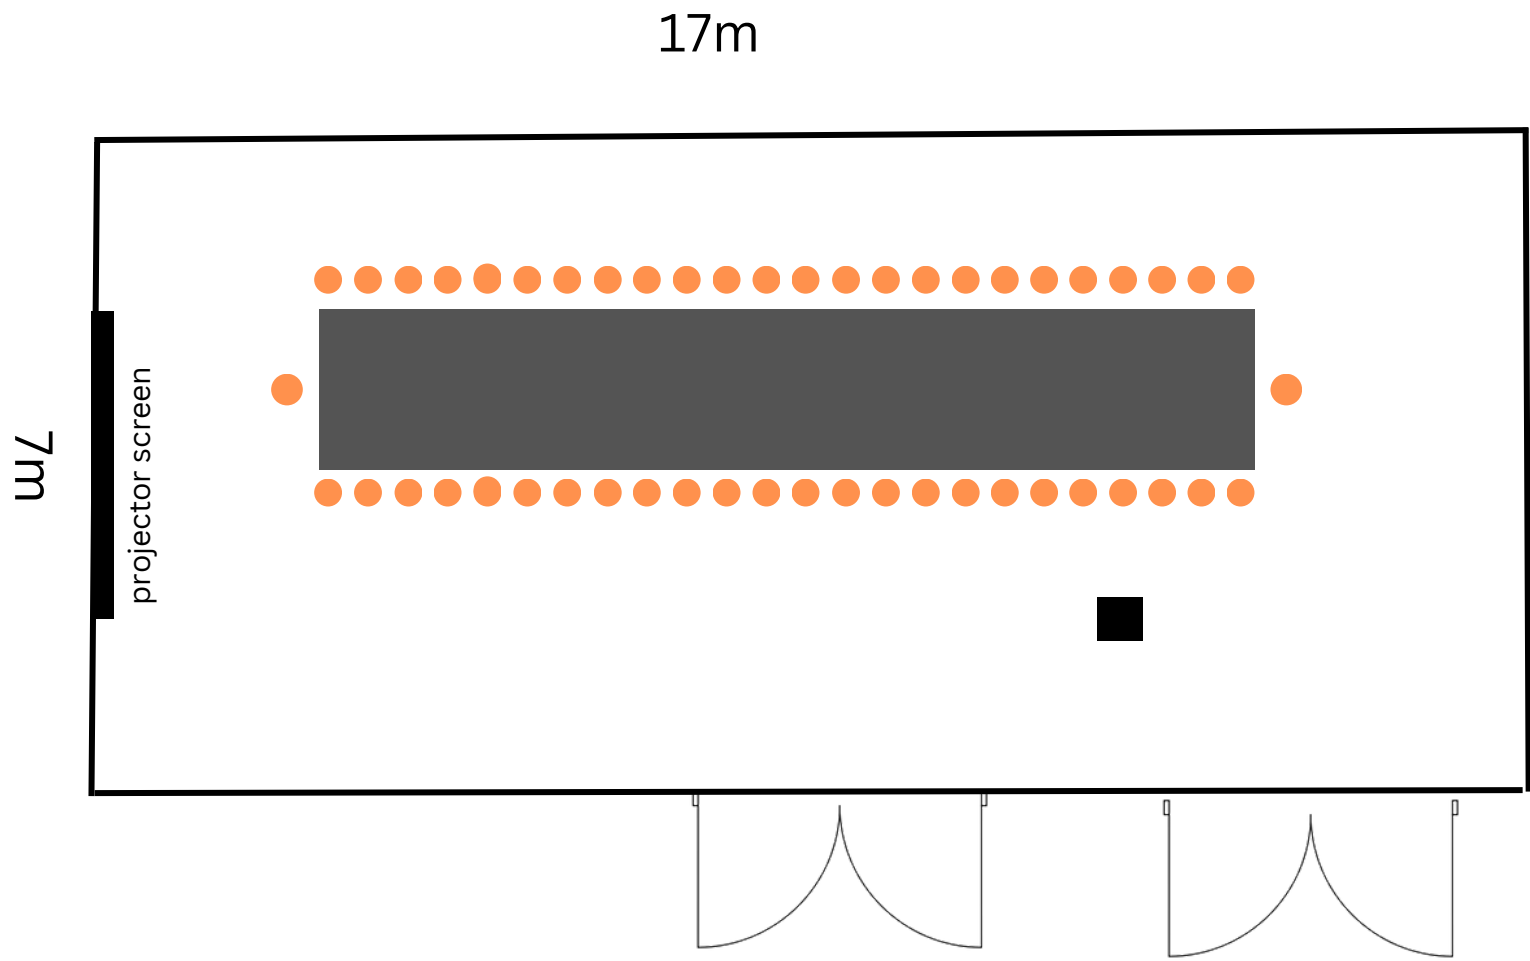

Nocturno hall - U shape - 45 pax

Andante hall- Theatre - 140 pax

17m

Andante hall - Classroom - 70 pax

Andante hall - Conference - 50 pax

17m

7m

projector screen

Andante hall - Cabaret-60 pax