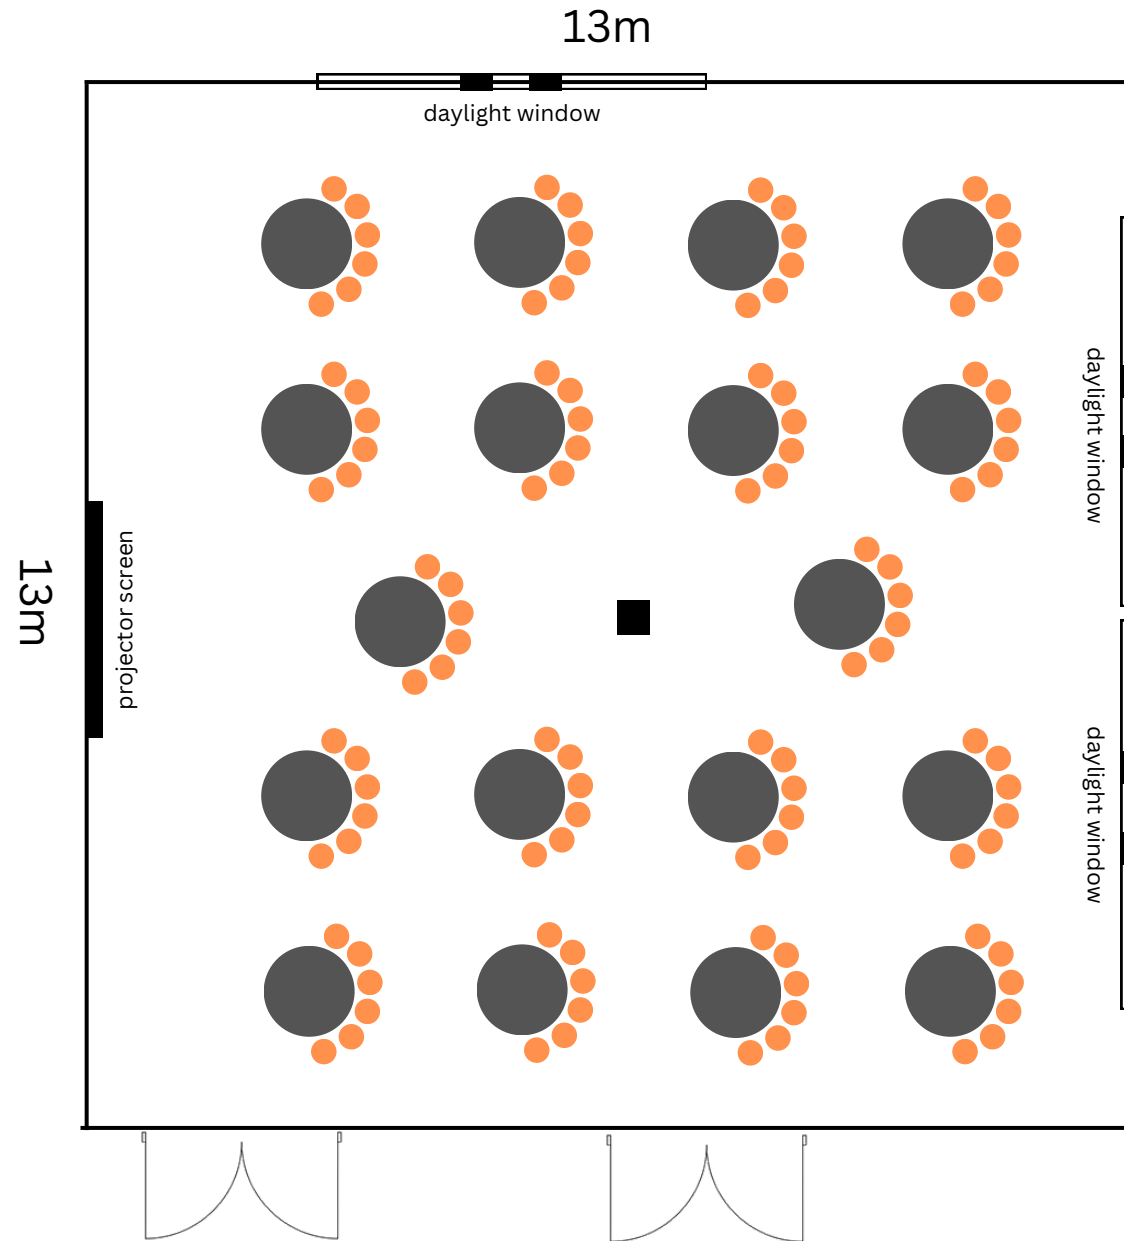

Tartini hall - Theatre - 190 pax

Tartini hall - U Shape - 55 pax

Tartini hall - Classroom - 90 pax

Tartini hall - Conference - 56 pax

Tartini hall - Cabaret- 112 pax