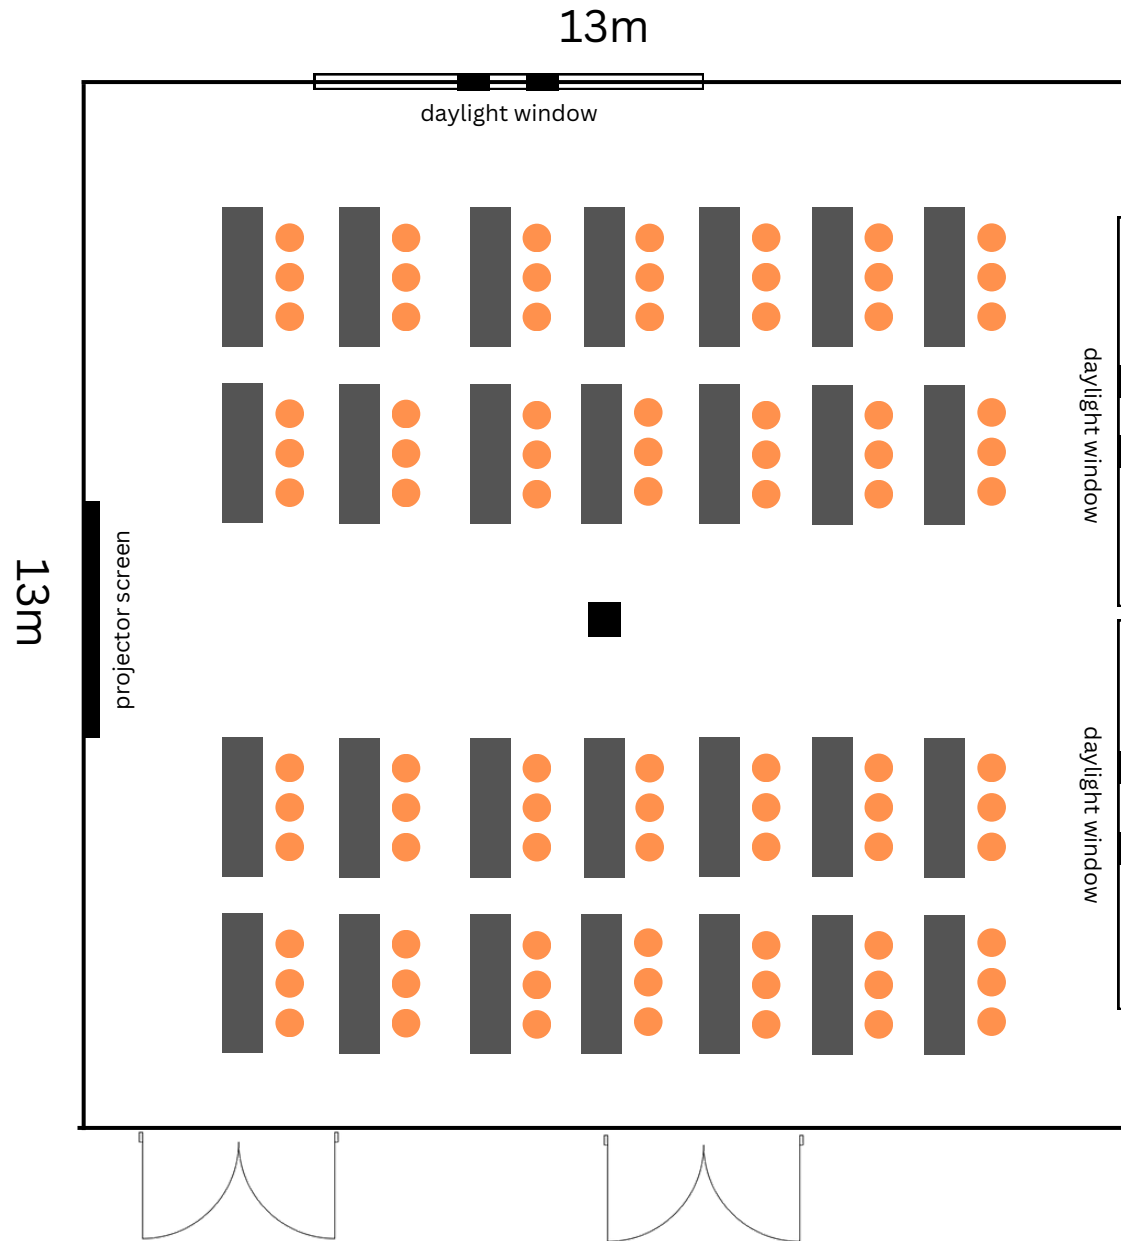

Tartini hall - Theatre - 190 pax

Tartini hall - U Shape - 55 pax

Tartini hall - Classroom - 90 pax

Tartini hall - Conference - 56 pax

Tartini hall - Cabaret- 112 pax