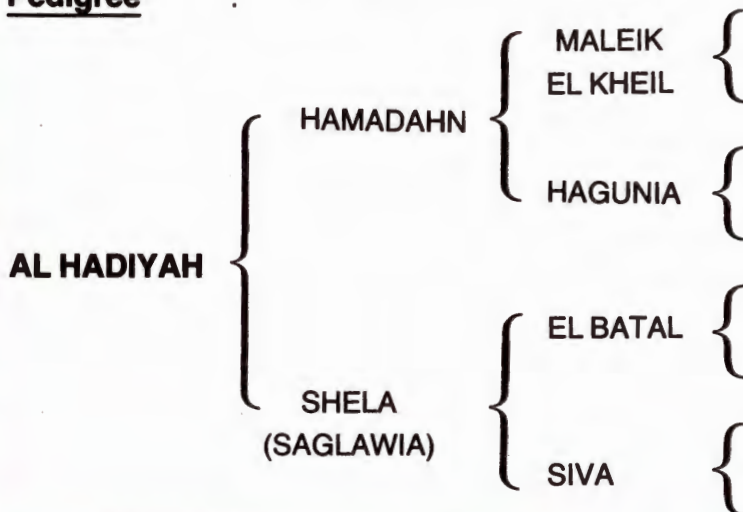

Name : Al Hadiyah **No.** : 69
Sex : Female **Strain** : Saglawia
Date of Birth : 24. Apr. 1988 **Date of** : 30.12.1988
Import

Country Which: Royal Jordanian State Stud

The Horse

Imported From

The Owner : Sheikh Nawaf Bin Nasir Al Thani.

Colour/Markings: Grey. Star Inc. Whorl Extending into Blaze, Ending on Nose. White Mark Between Nostrils. Right Foreleg : White to Fetlock, White Hoof. Left Hindleg : White to Under Hock, Striped Hoof. Whorls Either Sides Poll And Either Side Chest.

Stud Book : Reg. in Stud Book of RJSB. Vol. IV.

Sire : HamadahN : Reg. in Stud Book of RJSB. Vol. II.

Dam : Shela : Reg. in Stud Book of RJSB Vol. II.

Pedigree :