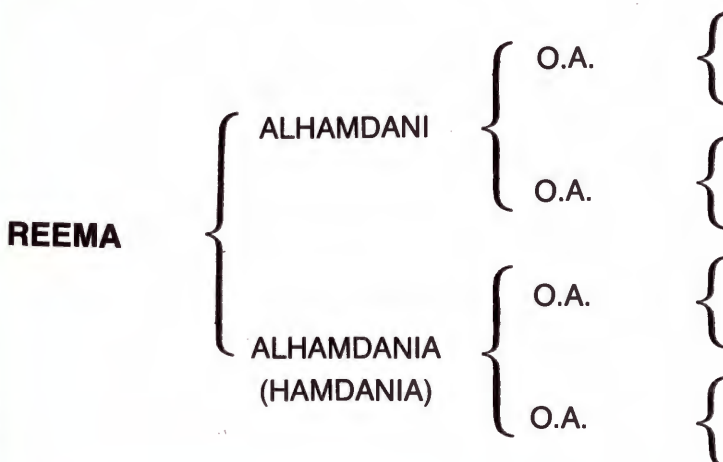

Name : Reema
Sex : Female **No.** : 13
Strain : Hamdania **Born** : 18. August. 1978
Owner : H.H. Heir Apparent, Sheikh Hamad
Bin Khalifa Al Thani
Markings : Grey. Fleshmark Occupying The Left Nostril
And Colour : And To Upper Lip From Left Side. Fleshmark
On Lower Lip. Forelegs : Left, White Coronet;
Right, White To Fetlock. Hindlegs : Left, White
Coronet; Right, White To Fetlock. Striped All
Hooves. Whorl On Forehead. Long Whorl On
Breast.
Sire : Al Hamdani : Alsedairi Horses, From Saudi Arabia.
Dam : Al Hamdania : Alsedairi Horses, From Saudi Arabia.
Pedigree :