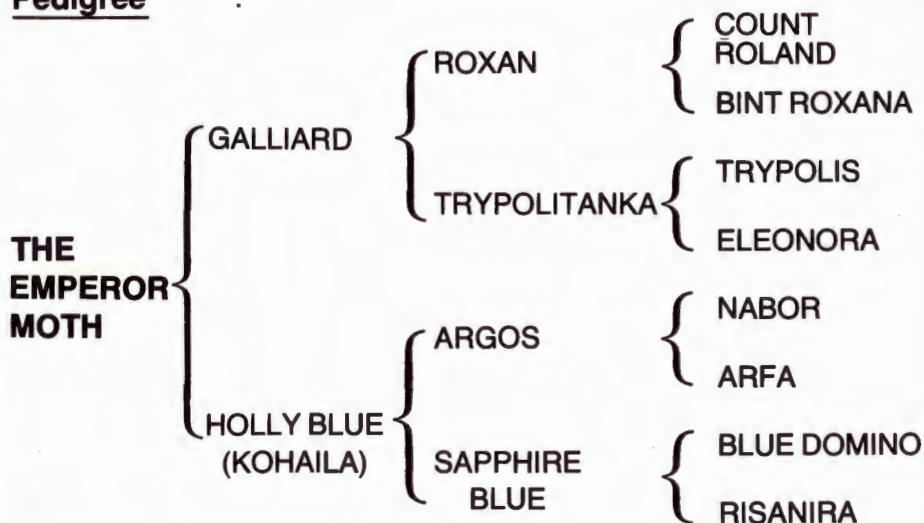

Name : The Emperor Moth   **No.** : 38
Sex : Male   **Strain** : Kohailan
Date of Birth : 7 Mar. 1980   **Date of Import** : 30.9.1987

Country Which The Horse Imported From: Combe Farm, Gittishan, Honiton, Devon United Kingdom

The Owner : Sheikh Abdulla Bin Khalifa Al Thani

Colour/Markings: Grey. Star And Stripe Conjoined, Whorl in Star. Snip to Left Nostril. Right Fore : White to Above Fetlock, White Hoof. Left Hind : White to Just Above Fetlock, White Hoof. Right Hind : White Pastern, White Hoof.

Stud Book : Reg. in Stud Book of AHSB. Vol. XV. Page 113. And Cert. No. 70/84

Sire : Galliard : Reg. in Stud Book of AHSB. Vol. XIII.

Dam : Holly Blue : Reg. in Stud Book of AHSB. Vol. XIII.

Pedigree :