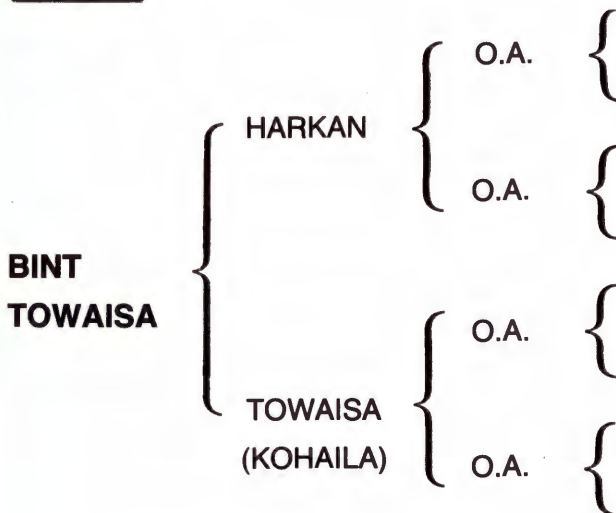

Name : Bint Towaisa
Sex : Female **No.** : 1
Strain : Kohaila **Born** : 15. September 1967
Owner : H.H The Amir of Qatar, Sheikh Khalifa
Bin Hamad Al Thani

Markings : Chestnut. Star And Wide Stripe Occupying
And Colour The Nostrils to Upper Lip. Snip on Lower Lip.
Right Foreleg : White to Below Fetlock,
Striped Hoof. Right Hindleg : White to Above
Mid Cannon, White Hoof. Whorl on Forehead
At Eye Level.

Sire : Harkan : O.A.

Dam : Towaisa : O.A.

Pedigree :