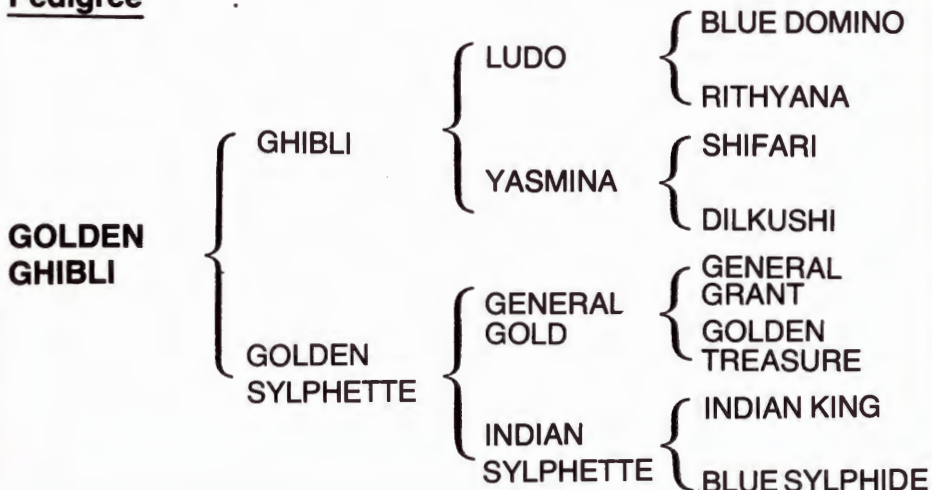

Name : Golden Ghibli   **No.** : 110
Sex : Male   **Strain** :
Date of Birth : 4. Feb. 1989   **Date of Import** : 19.9.1989

Country Which: United Kingdom.

The Horse Imported From

The Owner : Sheikh Abdulla Bin Khalifa Al Thani

Colour/Markings: Chestnut. Narrow Blaze From Above Level Extending To Right Nostril. Left Foreleg : White To Knee, Striped Hoof. Right Foreleg, White To 1/2 Pastern Anterior, Striped Hoof. Left Hindleg : White To Hock, White Hoof. Right Hindleg : White To Hock Joint Anterior, Whorls 1/3 Crest Feathering To 2/3 Crest Towards Poll.

Stud Book : Reg. In Stud Book of AHSB. Vol. XVI. And CERT. No. 472/89.

Sire : Ghibli : Reg. In Stud Book of AHSB. Vol. XI.

Dam : Golden Sylphette : Reg. In Stud Book of AHSB. Vol. XV.

Pedigree :