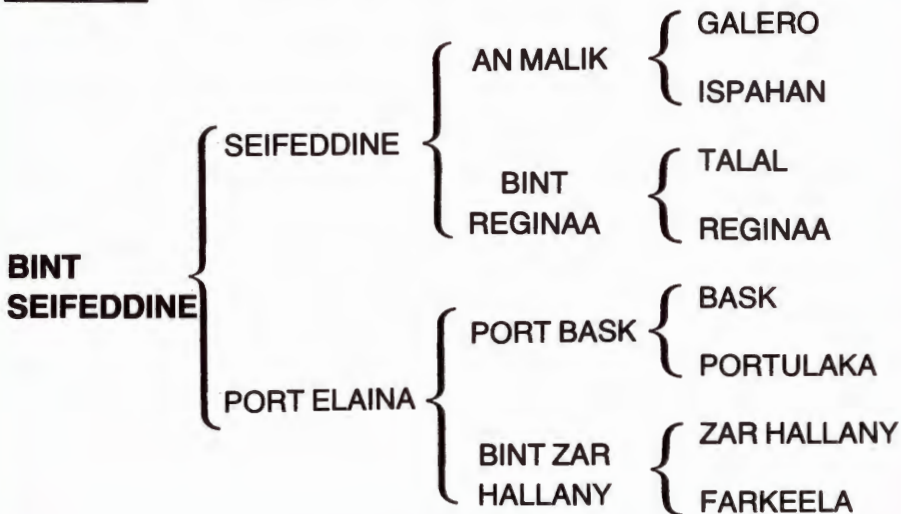

Name : Bint Seifeddine   **No.** : 48
Sex : Female   **Strain** :
Date of Birth : 23 Feb. 1986   **Date of Import** : 29.9.1988

Country Which: Kingdom of Morocco

The Horse

Imported From

The Owner : Sheikh Nawaf Bin Nasir Al Thani

Colour/Markings: Grey. Star. Right Hindleg : White Coronet, Striped Hoof. Freeze Mark on Right Side of Neck. Whorl Either Side Poll.

Stud Book : Reg. in Stud Book of Morocco - SBM - No. 443 A.

Sire : Seifeddine : Reg. in Stud Book of Morocco - SBM - No. 213 A.

Dam : Port Elaina : Reg. in Stud Book of Morocco - SBM - No. 205 A.

Pedigree :