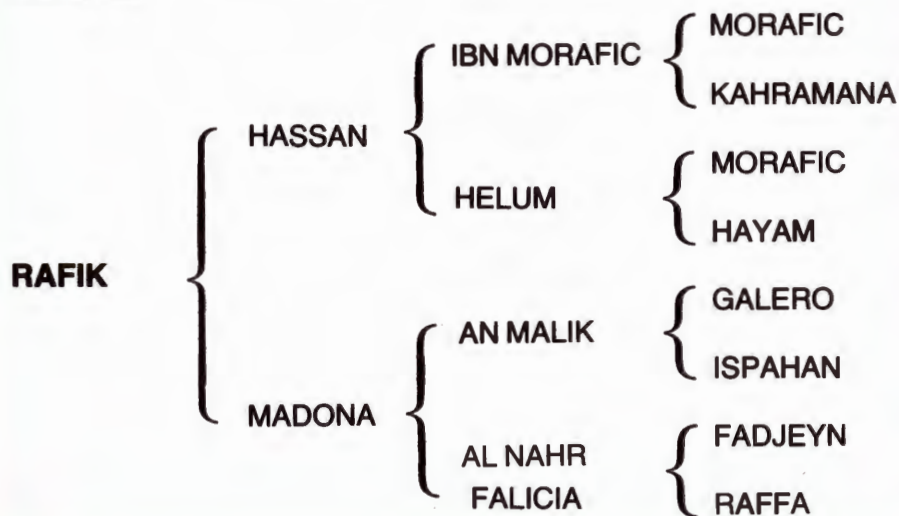

Name : Rafik **No.** : 49
Sex : Male **Strain** :
Date of Birth : 25 Feb. 1987 **Date of** : 29.9.1988
Import

Country Which: Kingdom of Morocco

The House

Imported From

The Owner : Sheikh Nawaf Bin Nasir Al Thani

Colour/Markings: Chestnut. Star. Right Hindleg : White Coronet,
Striped Hoof. Freeze Mark on Left Side of Neck.
Whorl Either Side Mid Crest. Whorl on Breast.

Stud Book : Reg. in Stud Book of Morocco - SBM -
No. 487 A.

Sire : Hassan : Reg. in Stud Book of Morocco
- SBM - No. 187 A.

Dam : Madona : Reg. in Stud Book of Morocco
- SBM - No. 427 A.

Pedigree :