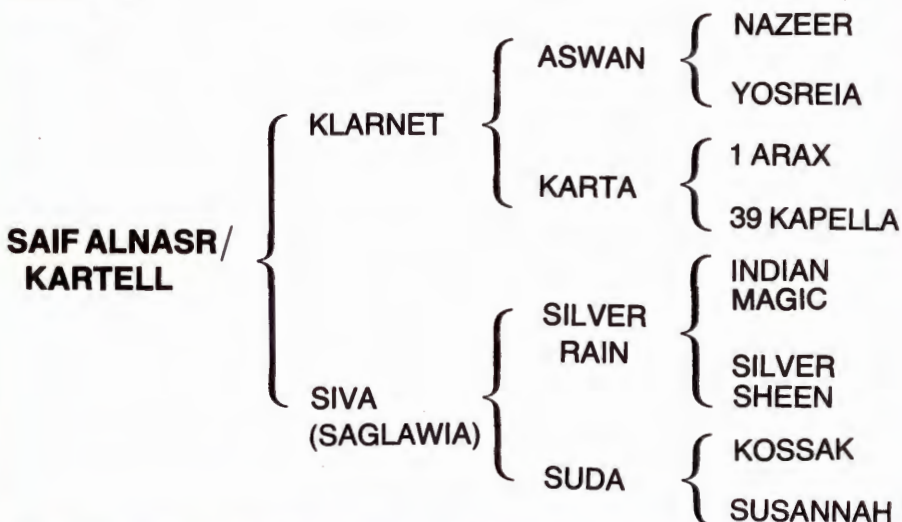

Name : Saif Alnasr / Kartell **No.** : 37
Sex : Male **Strain** : Saglawi
Date of Birth : 31 Mar. 1985 **Date of Import** : 30.9.1987

Country Which: Water Farm, Raydon, Ipswich, United Kingdom

The Horse Imported From

The Owner : Sheikh Abdulla Bin Khalifa Al Thani.

Colour/Markings : Grey. Star, Stripe And Snip Conjoined, Central Whorl at Orbit Level. Left Fore : White to $\frac{3}{4}$ Cannon, White Hoof. Hindlegs : Left, White to $\frac{3}{4}$ Cannon. Right, White to Base of Fetlock, White Hooves. Whorl Either Side Crest behind Poll. Chest Whorl.

Stud Book : Reg. in Stud Book of AHSB. Vol. XV. Page 298 And cert. No. 717/85.

Sire : Klarnet : Reg. in Stud Book of AHSB Vol. XV.

Dam : Siva : Reg. in Stud Book of AHSB. Vol. XIII.

Pedigree :