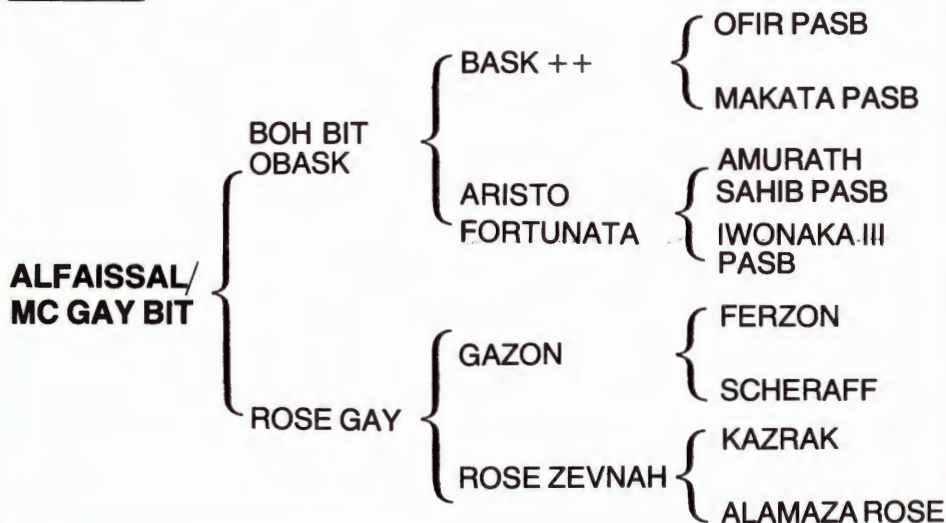

Name : Al Faissal/
: Mc Gay Bit   **No.** : 131
Sex : Male   **Strain** :
Date of Birth : 20. Jun. 1986   **Date of Import** : 16. 12. 1989

Country Which: Pure Bred Arabian Horse Of USA.

The Horse Imported From

The Owner : Sheikh Mohammed Bin Khalifa Al Thani

Colour/Markings: Grey. Median Whorl Upper Eye Level At Base Of Triangular Star. Whorl Upper Crest Both Sides. left Foreleg : White To Pastern. Left Hindleg : White Coronary Band Outside To Pastern Inside. Flesh-mark In Bulbs Of Heel.

Stud Book : Reg. In Stud Book of USA. Vol. 57.
No. 0395291.

Sire : Boh Bit Obask : Reg. In Stud Book of USA.
No. 0192512.

Dam : Rose Gay : Reg. In Stud Book of USA.
No. 0027917.

Pedigree :