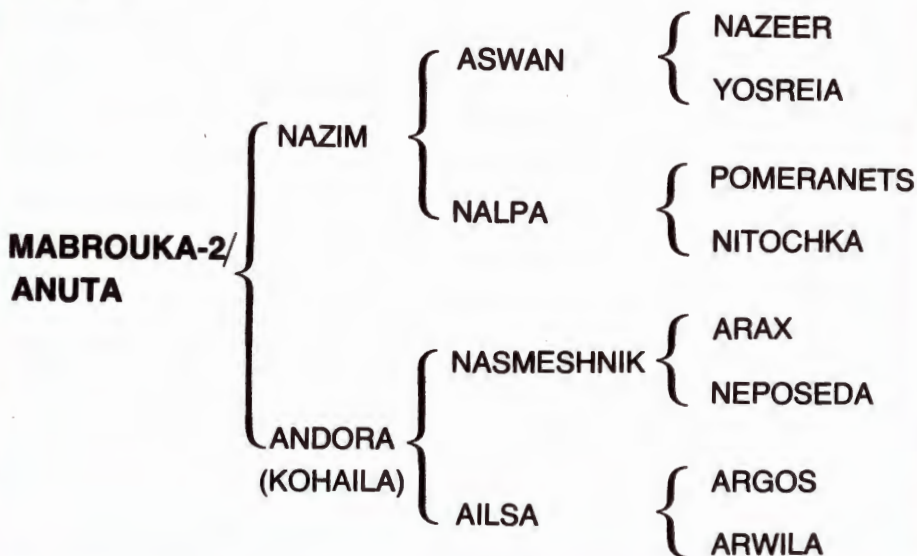

Name : Mabrouka-2/ Anuta **No.** : 62
Sex : Female **Strain** : Kohaila
Date of Birth : 26. Jan. 1983 **Date of Import** : 4.11.1988

Country Which: Horsey Island, Frinton on Sea, Essex.
The Horse United Kingdom.

Imported From

The Owner : Sheikh Abdul Aziz Bin Khalid Al Thani.

Colour/Markings: Bay. Star. Hindlegs : Left, White to Above Fetlock (Sock), White Hoof. Right, White Inside Pastern, Striped Hoof. Two Whorls on Star.

Stud Book : Reg. in Stud Book of AHSB. Vol. XV. Page 11.
And Cert. No. 1469/83

Sire : Nazim : Reg. in Stud Book of AHSB. Vol. XIV.

Dam : Andora : Reg. in Stud Book of AHSB. Vol. XIII.

Pedigree :