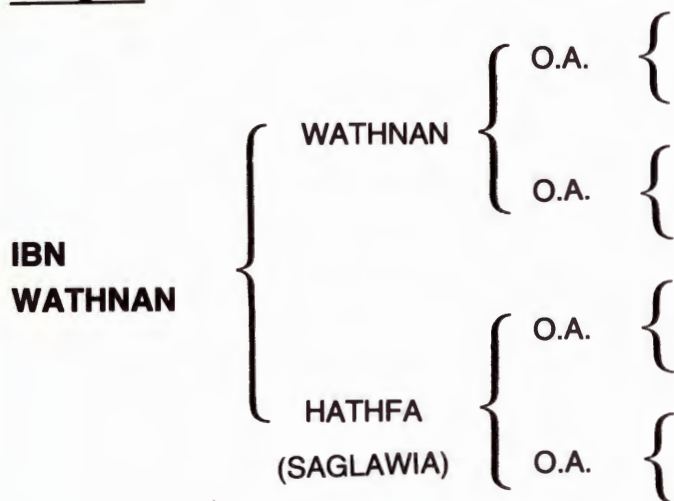

<b>SAGLAWIAH</b>	{	ALSAGLAWI	{	O.A.	}
		ALJEDRANI	{	O.A.	}
	{	ALSAGLAWIA	{	O.A.	}
		ALJEDRANIA (SAGLAWIA)	{	O.A.	}

**Name** : Al Risha  
**Sex** : Female **No.** : 4  
**Strain** : Hamdania **Born** : 25. September. 1972  
**Owner** : H.H. Heir Apparent, Sheikh Hamad  
 Bin Khalifa Al Thani  
**Markings** : Grey. Star On Forehead. Spot of Flesh  
**And Colour** : Mark On Nose. Fleshmark Around the Right Eye  
 Fleshmark On Upper Lip From Right Side. All  
 Hooves Black. Whorl On Fore Head At Eye Level.  
**Sire** : Al Hamdani : Alsedairi Horses, From Saudi Arabia.  
**Dam** : Al Hamdania : Alsedairi Horses, From Saudi Arabia.  
**Pedigree** :

**Name** : Ibn Wathnan  
**Sex** : Male **No.** : 5  
**Strain** : Saglawi **Born** : 22. September 1974  
**Owner** : H.H. The Amir of Qatar,  
 Sheikh Khalifa Bin Hamad Althani  
**Markings** : Chestnut. Star Conjoined Blaze Ending Between  
**And Colour** Nostrils. And Entering the Nostrils Slightly.  
 Fleshmark on Lower Lip And Chin. Red Spot  
 On Mid Star. Forelegs : White to Under Knees.  
 Right Hindleg : White to 1/2 Cannon. Red Spots  
 Above the Hooves. All Hooves Black.

**Sire** : Wathnan : O.A.

**Dam** : Hathfa : O.A.

**Pedigree** :

**Name** : Bint Zahiah  
**Sex** : Female **No.** : 6  
**Strain** : Kohaila Al Mosenna **Born** : 19. November 1974  
**Owner** : H.H. The Heir Apparent Sheikh Hamad  
 Bin Khalifa Althani  
**Markings** : Chestnut. Star. Stripe Ending by Fleshmark  
**And Colour** Entering the Right Nostril. and Descending  
 To Upper Lip. Fleshmark on Lower Lip. White  
 Spots on Shoulder. Forelegs : Left, White to  $\frac{1}{2}$   
 Cannon ; Right, White to Fetlock, White Hooves.  
 Hindlegs : White to  $\frac{3}{4}$  Cannons, Hoof of Left Hind  
 Striped, and the Right White.