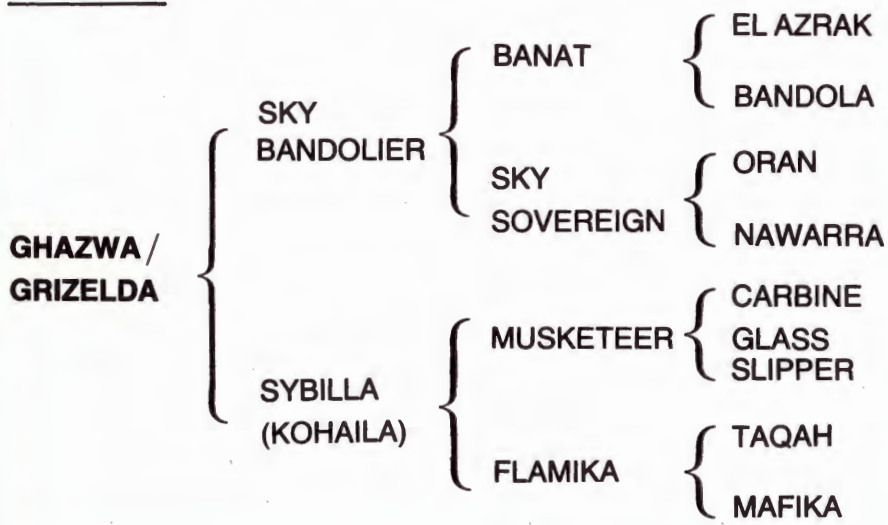

Name : Ghazwa/Grizelda No. : 27
Sex : Female Strain : Kohaila
Date of Birth : 5. April 1984 Date of Import : 1.11.1985

Country Which The Horse Imported From : Hop Oast Farm, Horsham, Sussex, United Kingdom.

The Owner : Sheikh Nawaf Bin Nasir Al Thani.

Colour/Markings: Bay. small star on Forehead. Hindlegs : White inside Coronet, Striped Hooves. Whorl Under Throat.

Stud Book : Reg. in Stud Book of AHSB. Vol. XV. page 308 And Cert. No. 104 / 84.

Sire : Sky Bandolier : Reg. in stud book Of AHSB. Vol. XIV.

Dam : Sybilla : Reg. in Stud Book of AHSB. Vol. XIV.

PEDIGREE