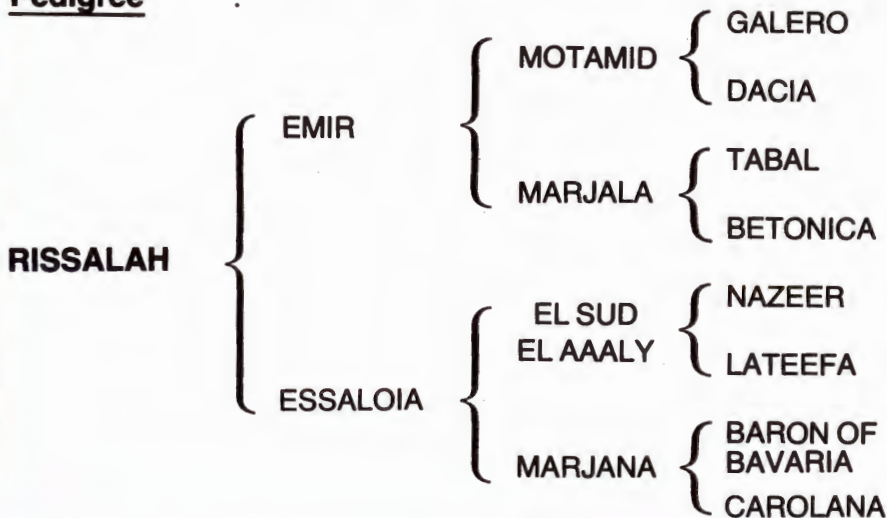

Name : Rissalah **No.** : 56
Sex : Female **Strain** :
Date of Birth : 1 Jan. 1987 **Date of Import** : 29.9.1988

Country Which: Kingdom of Morocco

The Horse Imported From

The Owner : Mr. Soltan Bin Ahmed Al Badi

Colour/Markings: Chestnut. Star. Fleshmark Between Nostrils, Entering the Left Nostril Slightly. Left Foreleg : White Pastern, White Hoof. Whorl Either Sides Crest.

Stud Book : Reg. in Stud Book of Morocco - SBM - No. 497 A.

Sire : Emir : Reg. in Stud Book of Morocco - SBM - No. 207 A.

Dam : Essaloia : Reg. in Stud Book of Morocco - SBM - No. 338 A.

Pedigree :