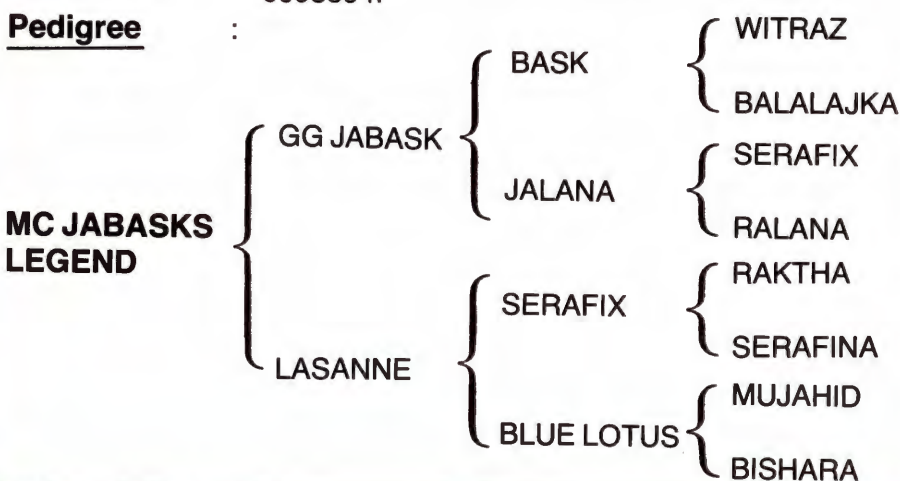

Name : Legend **No.** : 127
Sex : Male **Strain** :
Date of Birth : 20. May. 1985 **Date of Import** : 16. 12. 1989

Country Which: Pure Bred Arabian Horse Of USA

The Horse Imported From

The Owner : Sheikh Mohammed Bin Khalifa Al Thani

Colour/Markings: Bay Whorl Either Side Of Mid Line At Upper Eye Level At Base Of Star And Conjoined Mixed Coloured Interrupted Stripe Ending As Dimond Shaped Fleshmar Lowir Nostrils. Whorls; Upper Crest Both Sides. Left And Right Larynx; Lower Trachea Feathered; Mid Line Upper Pectoral Feathered Below. left Hindleg : White Pastern To Lower Cannon Behind; White Hoof. Right Hindleg : White Lower Cannon, White Hoof.

Stud Book : Reg. In Stud Book of USA. Vol. 53
No. 0353428.

Sire : G G Jabask : Reg. In Stud Book of USA. No. 0100335.

Dam : Lasanne : Reg. In Stud Book of USA. No. 0093594.