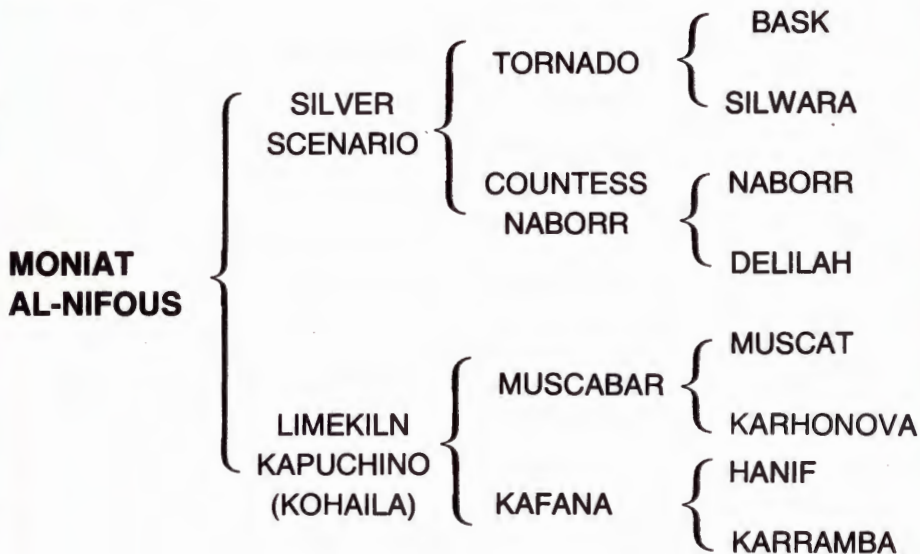

Name : Moniat Al-Nifous
Sex : Female **No.** : 25
Strain : Kohaila **Born** : 23. March 1989
Owner : Sheikh Abdul Aziz Bin Khalid Al Thani
Markings : Grey. Star. Stripe Ending by Fleshmark Between
And Colour : Nostrils, And Entering the Right Nostril.
Fleshmark on Lower Lip And Chin. Forelegs :
Left, White to Fetlock, White Hoof ; Right, White
Coronet, Stripped Hoof. Hindlegs : White to Below
Hocks, White Hooves. Whorl on Forehead At Eye Level.
Sire : Silver Scenario : Reg. in Stud Book of AHSB. Vol. XIII.
Dam : Limekiln Kapuchino : Reg. in Stud Book of
Qatar Vol. I. And Stud Book of AHSB. Vol. XV.

Pedigree :

NOTE : MONIAT AL NIFOUS : IMPORTED IN UTERO