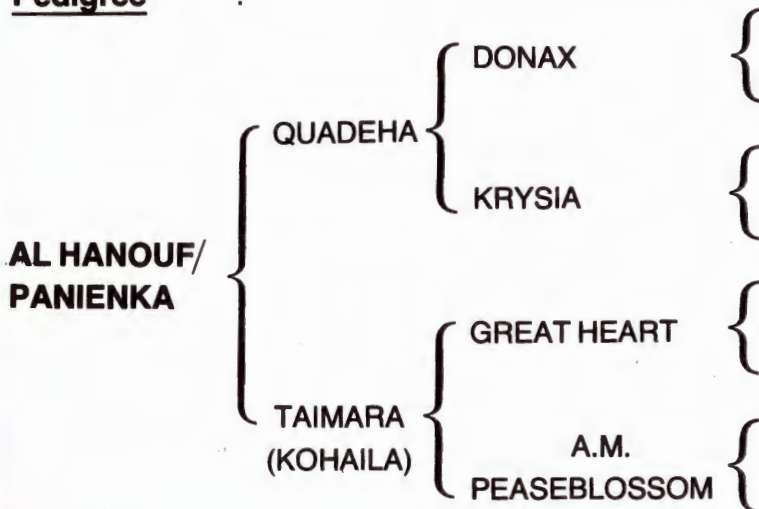

Name : Al Hanouf/ Panienka **No.** : 68
Sex : Female **Strain** : Kohaila
Date of Birth : 28. Apr. 1986 **Date of Import** : 16.11.1988

Country Which The Horse Imported From: Gunn Range Farm, Shilton Lane, Shilton, NR. Coventry, United Kingdom

The Owner : Sheikh Mohammed Bin Khalifa Al Thani.

Colour/Markings: Chestnut. Blaze Entering the Nostrils And Descending to Upper Lip. Fleshmark on Lower Lip. Forelegs : White to Below Knees, Hoof of Left Foreleg Striped And the Right White. Hindlegs : White to Hocks, White Hooves.

Stud Book : Reg. in Stud Book of AHSB. Vol. XVI. And Cert. No. 604/86

Sire : Quadeha : Reg. in Stud Book of AHSB. Vol. XIII.

Dam : Taimara : Reg. in Stud Book of AHSB. Vol. XIII.

Pedigree :