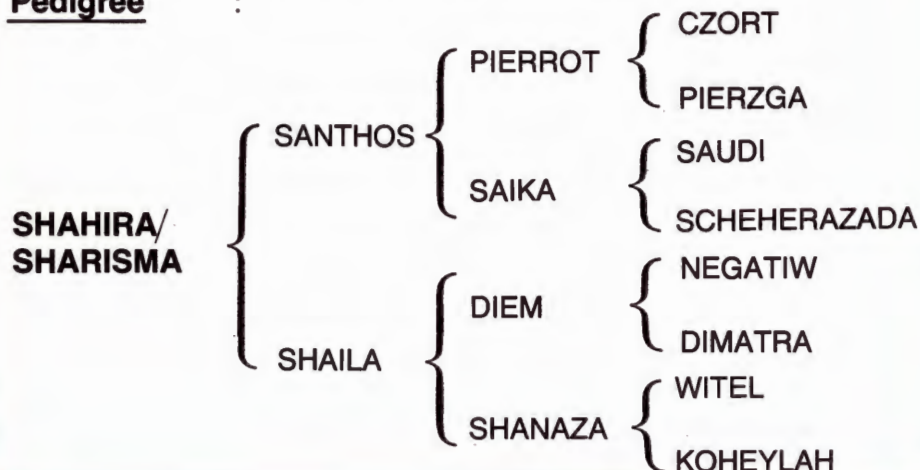

Name : Shahira/ Sharisma   **No.** : 115
Sex : Female   **Strain** :
Date of Birth : 27. Mar. 1987   **Date of Import** : 18. 10. 1989

Country Which: West Germany

The Horse

Imported From

The Owner : Sheikh Ahmed Bin Khalifa Bin Abdul Aziz Al Thani

Colour/Markings: Grey. Fleshmark Starting From Nose Covering The Right Nostril To Upper And Lower Lips From Right Side. Left Foreleg : White To Mid Cannon, Striped Hoof. Hindlegs : Left, White To Below Fetlock, Striped Hoof; Right, White To Above Fetlock, White Hoof. Whorl On Forehead. Whorls Either Sides Mid Crest.

Stud Book : Reg. In Stud Book of W. Germany No. 08/20223/87.

Sire : Santhos : Reg. In Stud Book of West Germany Vol. IV. Page 152. VZAP-AV-2405

Dam : Shaila : Reg. In Stud Book of West Germany Vol. III. Page 572. VZAP-AV-1527

Pedigree :