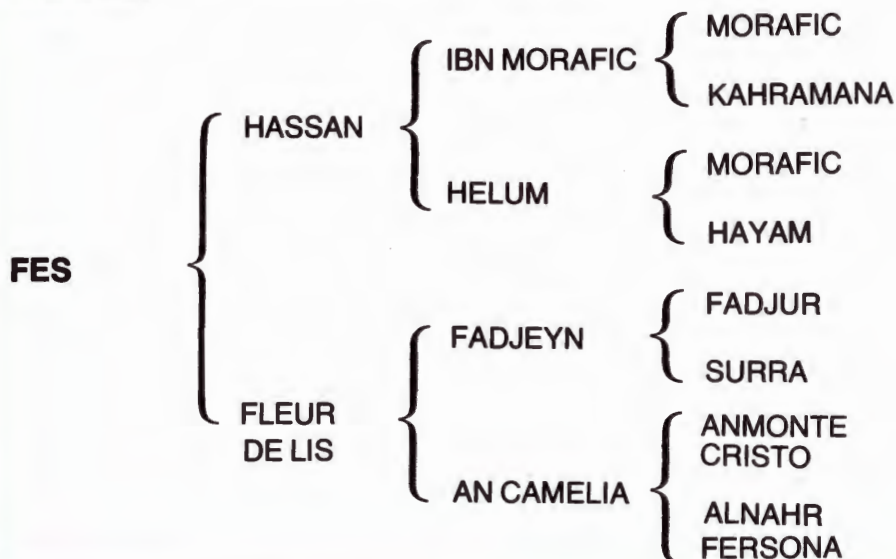

Name : FES **No.** : 46
Sex : Male **Strain** :
Date of Birth : 8. Apr. 1986 **Date of** : 29.9.1988
Import

Country Which: Kingdom of Morocco

The Horse

Imported From

The Owner : Sheikh Nawaf Bin Nasir Al Thani

Colour/Markings: Grey. Whorl on Fore Head. left Hindleg : White Pastern. Striped Hoof. Freeze Mark on Right Side of Neck.

Stud Book : Reg. in Stud Book of Morocco - SBM. - No. 440 A.

Sire : Hassan : Reg. in Stud Book of Morocco - SBM - No. 187 A.

Dam : Fleur De Lis : Reg. in Stud Book of Morocco - SBM - No. 428 A

Pedigree :