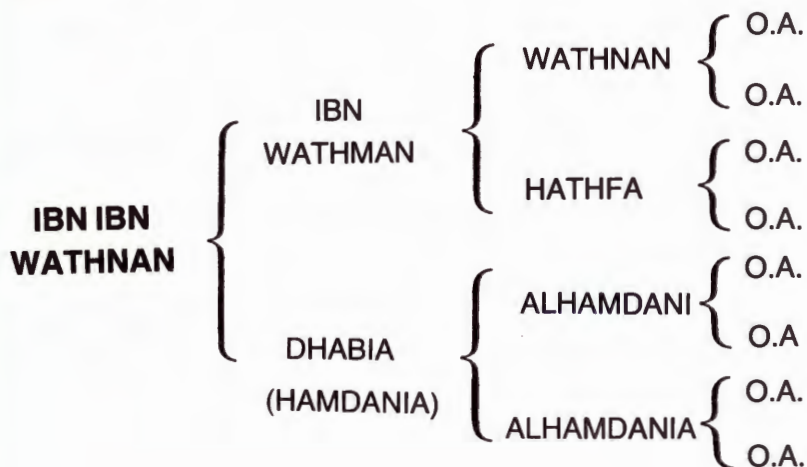

**Name** : Aeed  
**Sex** : Male **No.** : 16  
**Strain** : Kohailan **Born** : 16. November. 1981  
**Owner** : H.H. Heir Apparent, Sheikh Hamad  
 Bin Khalifa Al Thani

**Markings** : Bay Star. White Hair On Nose Ending By  
**And Colour** Snip Between Nostrils, Entering The Nostrils.  
 Right Foreleg : White Coronet, Striped Hoof. Hind-  
 legs : White To Above Fetlocks, Hoof Of Left Hind  
 Striped, And Hoof Of Right Hind White. White Hair  
 On The Body. Whorl On Forehead At Eye Level.

**Sire** : Kohailan Alshorta : O.A.  
**Dam** : Almosanna : O.A.  
**Pedigree** :

**Name** : Nouf  
**Sex** : Female **No.** : 17  
**Strain** : Hamdania **Born** : 28. September. 1982  
**Owner** : H.H. Heir Apparent, Sheikh Hamad  
 Bin Khalifa Al Thani  
**Markings** : Grey. Fleshmark Occupying The Left Nostril,  
**And Colour** And to Upper And Lower Lips. Right Foreleg,  
 And Right Hindleg : White To Fetlocks, Striped  
 Hooves. Two Whorls On Forehead At Eye Level.  
**Sire** : Al Hamdani : Alsedairi Horses, From Saudi Arabia.  
**Dam** : Al Hamdania : Alsedairi Horses, From Saudi Arabia.  
**Pedigree** :

**Name** : Ibn Ibn Wathnan  
**Sex** : Male **No.** : 18  
**Strain** : Hamdani **Born** : 4. October. 1984  
**Owner** : H.H. Sheikh Khalifa Bin Hamad Al-Thani  
 The Amir Of The State Of Qatar.  
**Markings** : Bay. Star, Blaze Ending By Fleshmark  
**And Colour** Entering The Nostrils, And To Upper Lip.  
 Fleshmark On Lower Lip And Chin. Black Spot On  
 Upper Lip. Forelegs : White To Below Knees. Hind-  
 legs : White To Below Hocks. Striped All Hooves,  
 Black Spot Above The Hoof Of Right Hindleg.  
**Sire** : Ibn Wathnan : Reg. In Qatari Stud. Book Vol. 1.  
**Dam** : Dhabia : Reg. In Qatari Stud. Book Vol. I  
**Pedigree** :