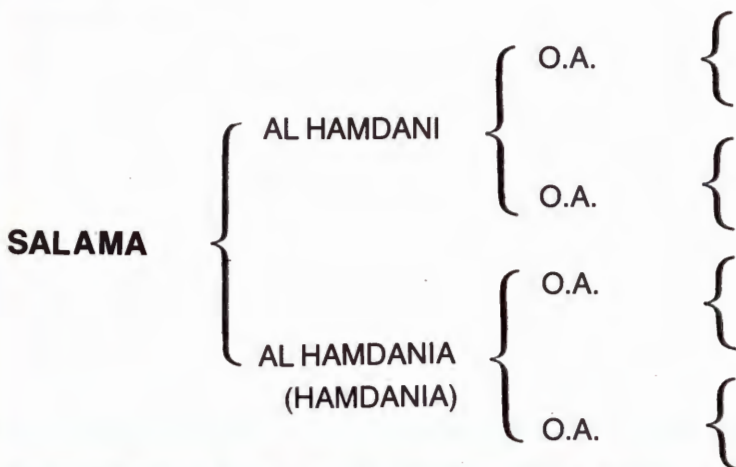

Name : Salama
Sex : Female **No.** : 7
Strain : Hamdania **Born** : 7. March. 1976
Owner : H.H. Heir Apparent Sheikh Hamad

Bin Khalifa Al Thani

Markings : Grey. Star. Stripe Ending By Fleshmark

And Colour

Entering the right Nostril to Upper Lip.
Fleshmark On Lower Lip. forelegs : Left, White To Above Fetlock, White Hoof; Right, White To Fetlock, Striped Hoof. Hindlegs : Left, White Coronet, Striped Hoof; Right, White To Fetlock, White Hoof. Whorl On Forehead. Whorls Either Sides Mid Crest.

Sire : Al Hamdani : Al Sedairi Horses, From Saudi Arabia.

Dam : Al Hamdani : Al Sedairi Horses, From Saudi Arabia.

Pedigree :