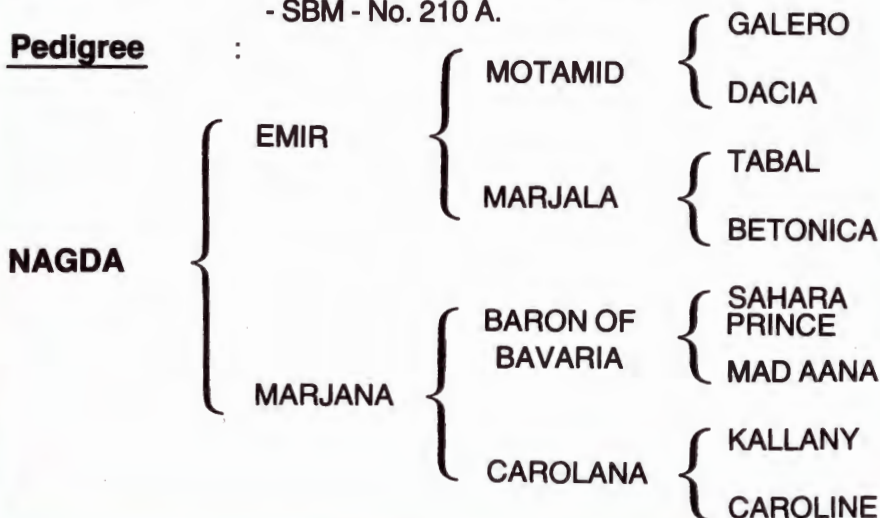

Name : Nagda No. : 55
Sex : Female Strain :
Date of Birth : 1 Jan. 1987 Date of : 29.9.1988
Import

Country Which: Kingdom of Morocco.

The Horse

Imported From

The Owner : Sheikh Nawaf Bin Nasir Al Thani.

Colour/Markings: Chestnut. Star And Blaze Conjoined And Ending By Fleshmark on Upper Lip, And Entering the Left Nostril. Right Foreleg : White Coronet, Striped Hoof. Left Hindleg : White to Fetlock, White Hoof. Freeze Mark on Right Side of Neck. Whorl Either Side Crest. Whorl on Forehead.

Stud Book : Reg. in Stud Book of Morocco - SBM - No. 494 A.

Sire : Emir : Reg. in Stud Book of Morocco - SBM - No. 207 A.

Dam : Marjana : Reg. in Stud Book of Morocco - SBM - No. 210 A.

Pedigree :