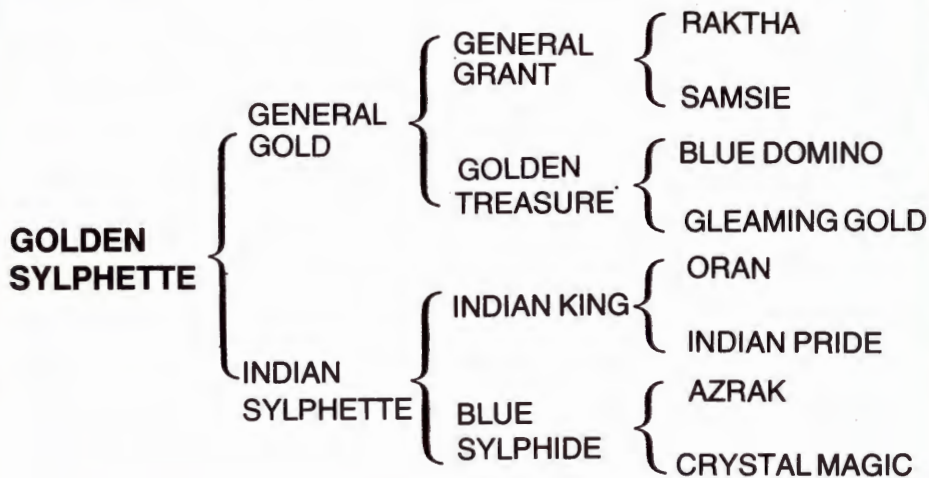

Name : Golden Sylphette   **No.** : 107
Sex : Female   **Strain** :
Date of Birth : 24. May. 1985   **Date of Import** : 19.9.1989

Country Which: United Kingdom.

The Horse Imported From

The Owner : Sheikh Abdulla Bin Khalifa Al Thani

Colour/Markings: Chestnut. Blaze Broadening To Both Nostrils Terminating In Point. Forelegs : White To Knees. Hindlegs : White To Hocks. All Four Hooves White.

Stud Book Sire : Reg. In Stud Book of AHSB. Vol. XV. Page 120.
: General Gold : Reg. In Stud Book of AHSB. Vol. XII. Page 62.

Dam : Indian Sylphette : Reg. In Stud Book of AHSB. Vol. XIII. Page 34.

Pedigree :