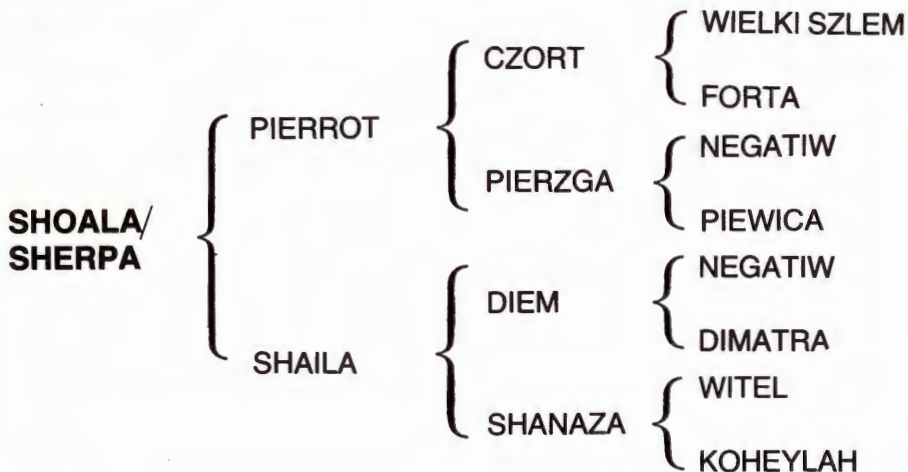

Name : Shoala/Sherpa   No. : 117
Sex : Female   Strain :
Date of Birth : 9. Apr. 1988   Date of Import : 27. 10. 1989

Country Which: West Germany

The Horse Imported From

The Owner : Sheikh Ahmed Bin Khalifa Bin Abdul Aziz Al Thani

Colour/Markings: Grey. Star. Blaze To Between Nostrils Entering The Left Nostril. Fleshmark On Lower Lip. Forelegs : White To Below Fetlock, White Hooves. Left Hind-leg : White To Fetlock, White Hoof. Freeze Mark Number Of Horse On Left Side Of Neck.

Stud Book : Reg. In Stud Book of W. Germany No. 08/20483/88.

Sire : Pierrot : Reg. In Stud Book of W. Germany Vol. I. Page 145. VZAP-AV-1168.

Dam : Shaila : Reg. In Stud Book of W. Germany Vol. III. Page 572. VZAP-AV-1527

Pedigree :