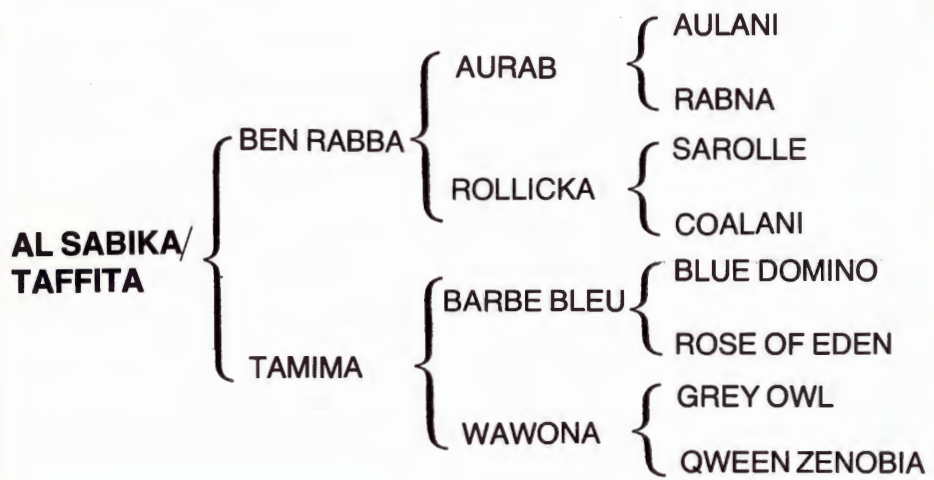

Name : Alsabika/ Taffita   **No.** : 99
Sex : Female   **Strain** :
Date of Birth : 30. Apr. 1981   **Date of Import** : 19.9.1989

Country Which: United Kingdom

The Horse Imported From

The Owner : H. H. Sheikh Khalifa Bin Hamad Al Thani
Emir of State of Qatar

Colour/Markings: Bay. Elongated Star To Left of Midline. Left Fore : White Coronet, White Hoof. Hindlegs : White To Above Fetlocks, White Hooves. Whorls : Midline Between Eyes. Lower Third Left Crest. Lower Third Right Crest. Feathered Forwards.

Stud Book : Reg. in Stud Book of AHSB. Vol. XIV. Page 454
Sire : Ben Rabba : Reg. in Stud Book of AHSB. Vol. XIV.
Dam : Tamima : Reg. In Stud Book of AHSB. Vol. XII.
Pedigree :