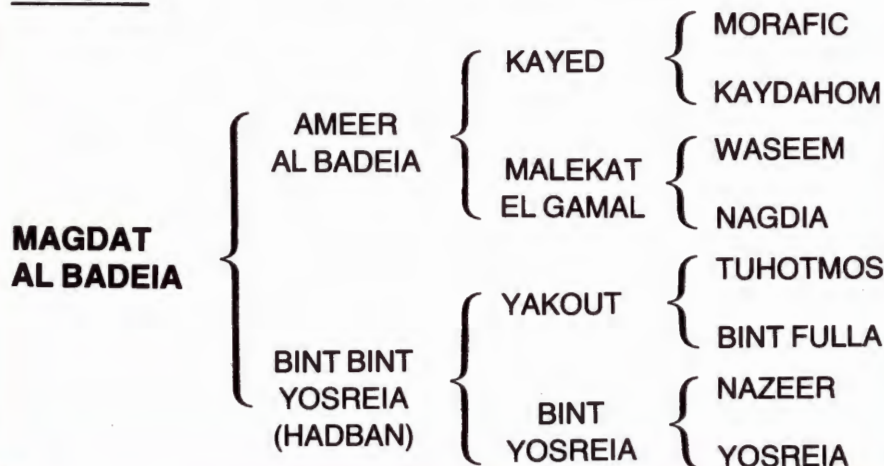

Name : Magdat Al Badeia **No.** : 87
Sex : Female **Strain** : Hadban
Date of Birth : 27 Nov. 1982 **Date of** : 9.7.1989

Import

Country Which: Egyptian Agricultural Organization

The Horse Arab Horse Stud

Imported From

The Owner : Sheikh Ahmed Bin Jasim Bin Fahad Al Thani

Colour/Markings: Grey. Periods of Fleshmark Between Nostrils.
Few Fleshmark on Upper And Lower Lips. White Spots on All Body. All Hooves Dark. Whorl on Forehead At Eye Level.

Stud Book : Reg. in Stud Book of Arab Horse Breeding Al Badeia Stud Farm in Egypt No. 504/82

Sire : Ameer Al Badeia : Reg. in Stud Book of Arab Horse Breeding Al Badeia Stud Farm Egypt.

Dam : :Bint Bint Yosreia : Reg. in Stud Book of Arab Horse Breeding Al Badeia Stud Farm.

Pedigree :