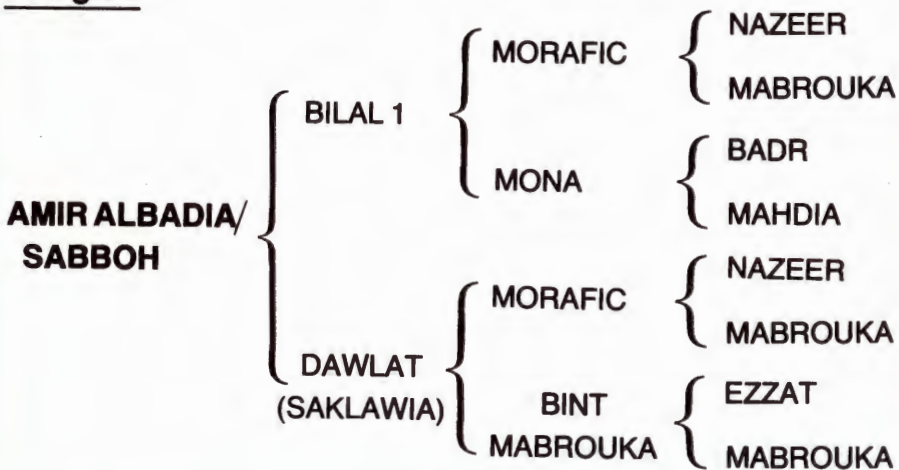

Name : Amir Albadia/ Sabboh **No.** : 41
Sex : Male **Strain** : Saklawi
Date of Birth : 9. Apr. 1974 **Date of** : 18.3.1988
Import

Country Which: Egyptian Agricultural Organization

The Horse Arab Horse Stud

Imported From

The Owner : Sheikh Abdul Aziz Bin Khalid Al Thani.

Colour/Markings: Grey. Freeze Mark on Right Side of Neck. Whorl on Forehead at Eye Level. All Hooves Black. Old-en Wound on Right Shoulder.

Stud Book : Reg. in Stud Book of Arab Horse Breeding Department El Zahraa No. 20/60/73, Egypt

Sire : Bilal 1 : Reg. in Stud Book of Arab Horse Breeding Department El Zahraa, Egypt.

Dam : Dawlat : Reg. in Stud Book of Arab Horse Breeding Department El Zahraa, Egypt.

Pedigree :