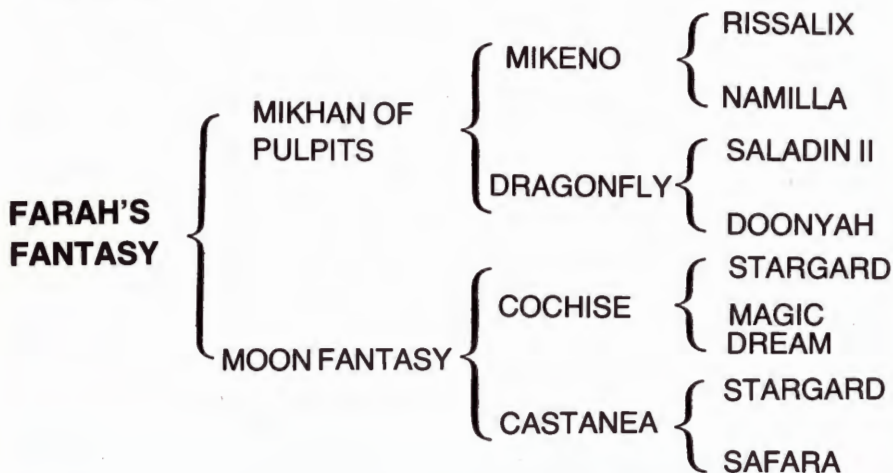

Name : Farah's Fantasy   **No.** : 103
Sex : Female   **Strain** :
Date of Birth : 7. May. 1982   **Date of Import** : 19.9.1989

Country Which: United Kingdom.

The Horse

Imported From

The Owner : Sheikh Abdulla Bin Khalifa Al Thani

Colour/Markings: Chestnut. Narrow Blaze. Right Fore : White To Coronet, White Hoof With Stripe. Hindlegs : White To Pasterns, White Hooves. Left Crest Whorl $\frac{1}{3}$ Down. Mid Crest Whorl Right Neck And On With-er. Whorl Centre Forehead And Feathered Lower-throat. Stifle Whorl Either Side.

Stud Book : Reg. in Stud Book of AHSB. Vol. XV. Page 188.

Sire : Nikhan of Pulpits : Reg. In Stud Book of AHSB. Vol. XI. Page 21.

Dam : Moon Fantasy : Reg. In Stud Book Of AHSB. Vol. XIII. Page 41.

Pedigree :