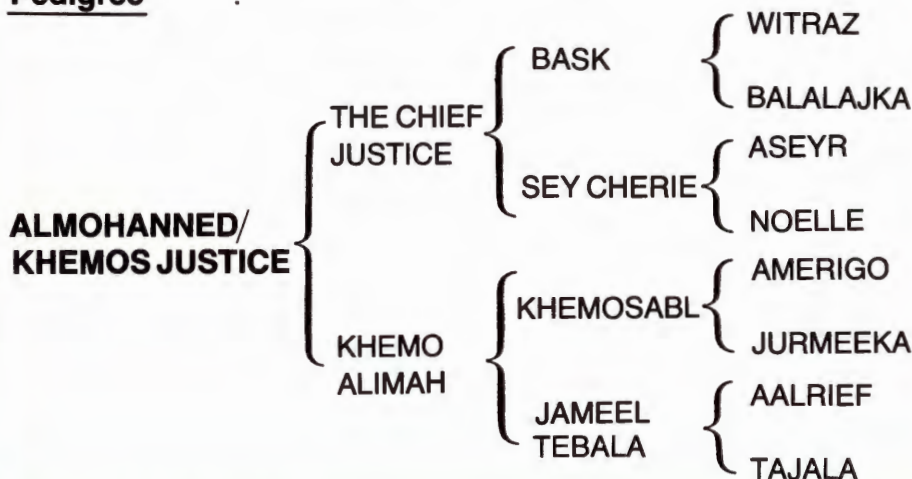

Name : Almohanned/
: Khemos Justice **No.** : 130
Sex : Male **Strain** :
Date of Birth : 2. May. 1986 **Date of** : 16. 12. 1989
Import

Country Which: Pure Bred Arabian Horse Of USA.

The Horse

Imported From

The Owner : Sheikh Mohammed Bin Khalifa Al Thani

Colour/Markings: Bay Median Whorl Above Eye Level At Base Of Irregular Star. Whorls : Upper Crest Both Sides Feathered Caudally; Left And Right Larynx. Left Foreleg : White Hairs On Coronary Band. Buibs Heel White. Right Hindleg : Coronary Band From To Medially To Half Pastern Behind; Mixed Coloured Hoof.

Stud Book : Reg. In Stud Book of USA. Vol. 56.
No. 0381695.

Sire : The Chief Justice : Reg. In Stud Book of USA.
No. 0132112.

Dam : Khemo Alimah : Reg. In Stud Book of USA.
No. 0191951.

Pedigree :