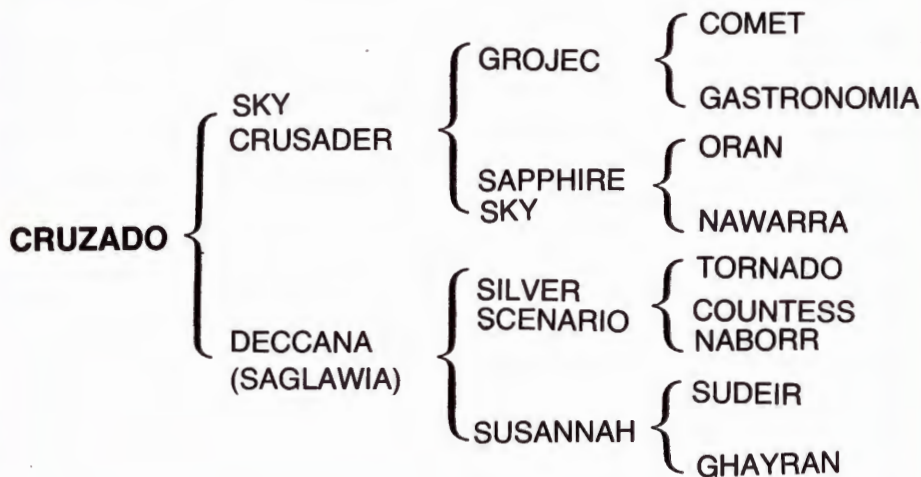

Name : Cruzado **No.** : 109
Sex : Male **Strain** : Saglawi
Date of Birth : 23. Mar. 1988 **Date of Import** : 19.9.1989

Country Which: United Kingdom.

The Horse Imported From

The Owner : Sheikh Abdulla Bin Khalifa Al Thani

Colour/Markings: Chestnut. Star And Stripe Conjoined To Mid Nasal Bone, Median Whorl At Eye Level. Fleshmark Between Nostrils. Left Foreleg : White To Knee. Hindlegs : White To Hock. Rilateral Whorls Behind Poll.

Stud Book : Reg. In Stud Book of AHSB. Vol. XVI. And CERT. No. 989/88.

Sire : Sky Crusader : Reg. In Stud Book of AHSB. Vol. XII.

Dam : Deccana : Reg. In Stud Book of AHSB. Vol. XV.

Pedigree :