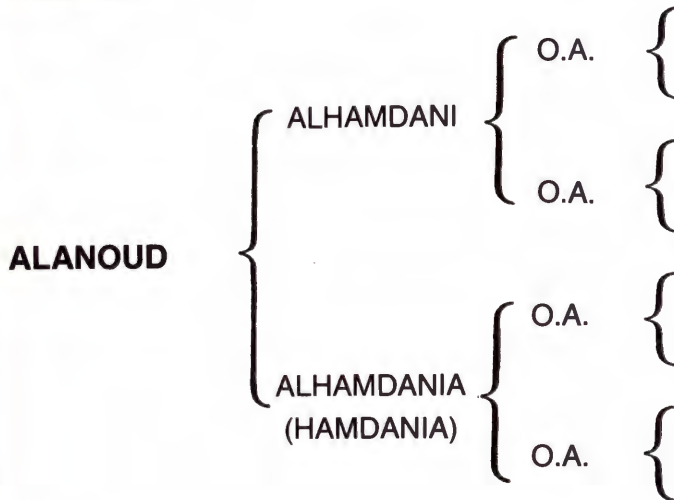

Name : Al Anoud
Sex : Female **No.** : 9
Strain : Hamdania **Born** : 8. September. 1977
Owner : H.H. Heir Apparent, Sheikh Hamad
Bin Khalifa Al Thani

Markings : Grey. Fleshmark Starting From Nose Entering
And Colour The Left Nostril To Upper Lip. Fleshmark On
Lower Lip. Right Hindleg : White To Below Fetlock,
White Hoof. Whorl On Forehead Whorls Either
Sides Mid Crest.

Sire : Al Hamdani : Alsedairi Horses, From Saudi Arabia.
Dam : Al Hamdania : Alsedairi Horses, From Saudi Arabia.
Pedigree :