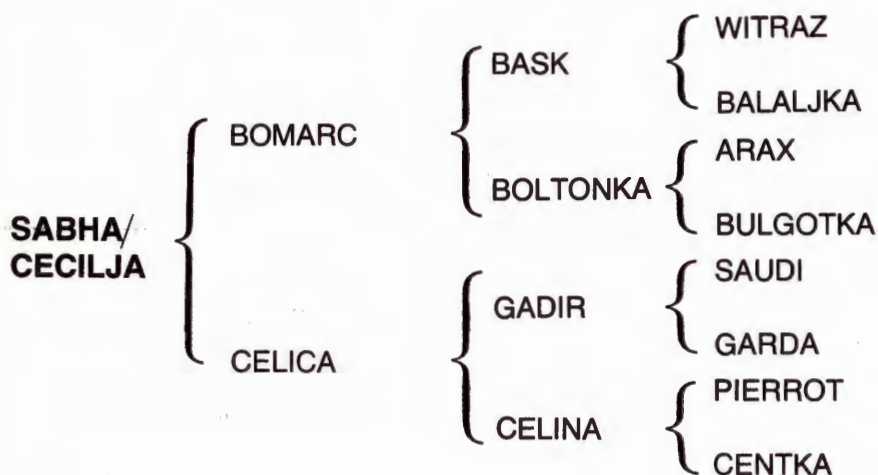

Name : Sabha/Cecilja   **No.** : 116
Sex : Female   **Strain** :
Date of Birth : 2. Apr. 1988   **Date of Import** : 18. 10. 1989

Country Which: West Germany

The Horse Imported From

The Owner : Sheikh Ahmed Bin Khalifa Bin Abdul Aziz Al Thani

Colour/Markings: Grey. Star On Forehead. Hindlegs : White To Fetlocks, White Hooves. Whorl On Forehead At Eye Level. Freeze Mark - Number Of The Horse.

Stud Book : Reg. In Stud Book of W. Germany No. 08/20725/88.

Sire : Bomarc : Reg. In Stud Book of Denmark - Dsah Ox + 751/70.

Dam : Celica : Reg. In Stud Book of W. Germany Vol. IV. Page 215. VZAP-AV-3135.

Pedigree :