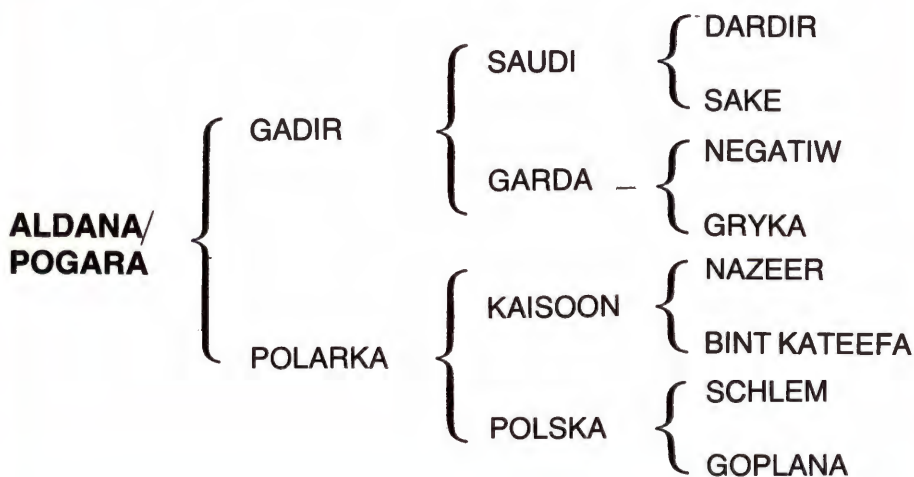

Name : Aldana/ Pogara   **No.** : 118
Sex : Female   **Strain** :
Date of Birth : 15. Apr. 1989   **Date of Import** : 30. 10. 1989

Country Which: West Germany

The Horse

Imported From

The Owner : Sheikh Ahmed Bin Khalifa Bin Abdul Aziz Al Thani

Colour/Markings: Chestnut/Grey. Star On Forehead. Forelegs : White To Above Fetlocks, White Hooves. Hindlegs : White To Above Fetlocks. White Hooves.

Stud Book : Reg. In Stud Book of W. Germany No. 08/20509/89.

Sire : Gadir : Reg. In Stud Book of W. Germany Vol. III. Page 41. VZAP-AV-1619.

Dam : Polarka : Reg. In Stud Book of W. Germany Vol. IV. Page 331. VZAP-AV-2500.

Pedigree :