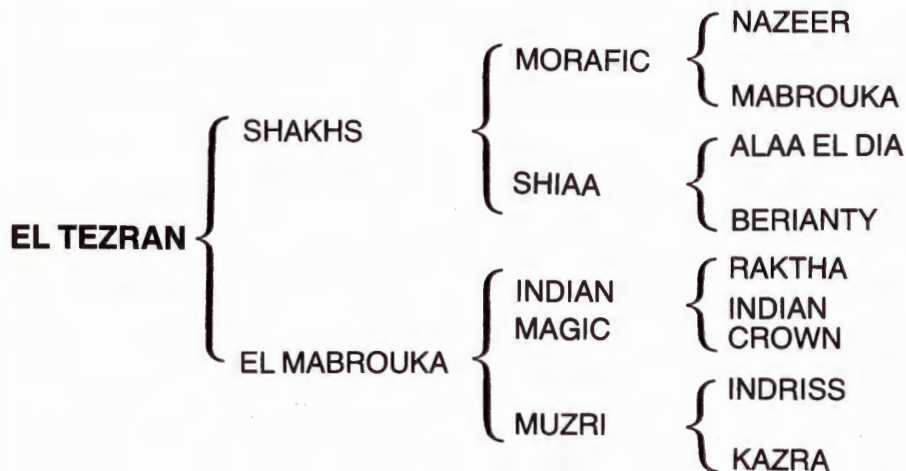

Name : El Tezran   **No.** : 100
Sex : Male   **Strain** :
Date of Birth : 27. Apr. 1979   **Date of Import** : 19.9.1989

Country Which: United Kingdom.

The Horse Imported From

The Owner : Sheikh Abdulla Bin Khalifa Al Thani

Colour/Markings: Grey. Blaze Central To Right Nostril Central Whorl. Left Hindleg : White To Above Fetlock Extending Upwards Inside. White Hoof.

Stud Book : Reg. in Stud Book of AHSB. Vol. XIV. Page 114.

Sire : Shakhs : Reg. In Stud Book of AHSB. Vol. XIII.

Dam : El Mabrouka : Reg. In Stud Book Of AHSB. Vol. XII.

Pedigree :