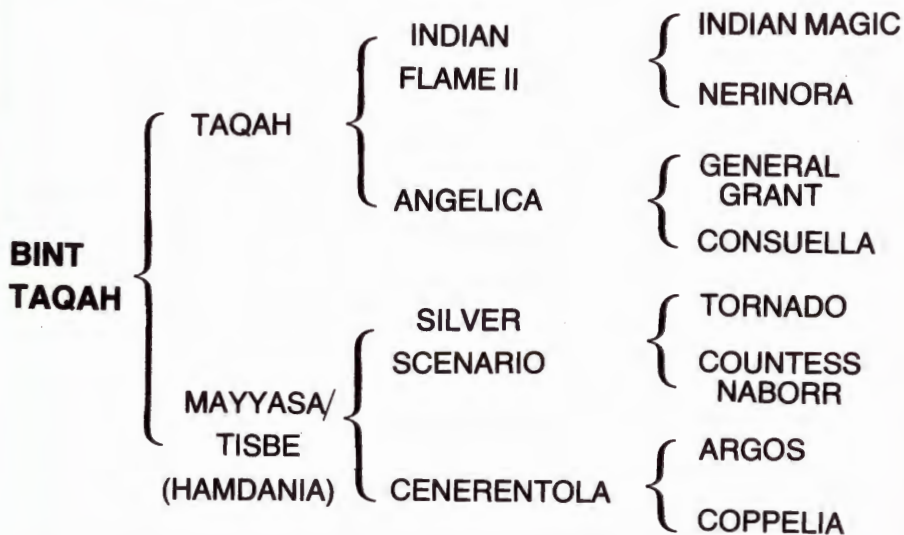

**Pedigree** :

NOTE : MONIAT AL NIFOUS : IMPORTED IN UTERO

**Name** : Bint Taqah  
**Sex** : Female **No.** : 26  
**Strain** : Hamdania **Born** : 27. March. 1989  
**Owner** : Sheikh Mohammed Bin Khalifa Al Thani  
**Marking** : Bay/Grey. Star. Strip Ending by Fleshmark  
**And Colour** : Entering the Nostrils, And Descending to Upper Lip From Right Side. Snip on Lower Lip. Left Foreleg : White to Fetlock, White Hoof. Right Hindleg : White to Above Fetlock, Striped Hoof. Whorl on Forehead At Eye Level. Whorls Either Sides Poll.  
**Sire** : Taqah : Reg. in Qatari Stud Book Vol. I. And in AHSB. Vol. XII. Page 7.  
**Dam** : Mayyasa/Tisbe : Reg. in Qatari Stud Book Vol. I And in AHSB. Vol. XIV. Page 63.  
**Pedigree** :