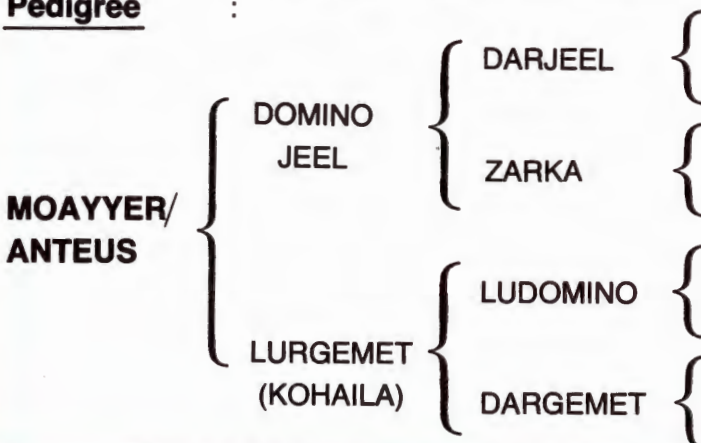

Name : Moayyer/ Anteus   **No.** : 66
Sex : Male   **Strain** : Kohailan
Date of Birth : 20 Apr. 1985   **Date of** : 16.11.1988
Import

Country Which: Gunn Range Farm, Shilton Lane,
The Horse Shilton NR Coventry, United Kingdom.

Imported From

The Owner : H.H. The Amir of Qatar
Sheikh Khalifa Bin Hamad Al Thani

Colour/Markings: Chestnut. Broad Scar And Conjoined Widening
Blaze to Upper Lip, Concentric Whorl At Eye
Level, Forelegs : Left, White to $\frac{3}{4}$ Cannon. Right,
White Coronet Laterally, White to Mid Pastern
Medially. Hindlegs : White to $\frac{3}{4}$ Cannons. All
Hooves White Unless Left Hind Hoof Lined.
Feathered Whorl Mid Right Crest.

Stud Book : Reg. in Stud Book of AHSB. Vol. XV. Page 159
And Cert. No. 592/85

Sire : Domino Jeel : Reg. in Stud Book of AHSB.
Vol. XIII.

Dam : Lurgemet : Reg. in Stud Book of AHSB. Vol. XIII.

Pedigree :