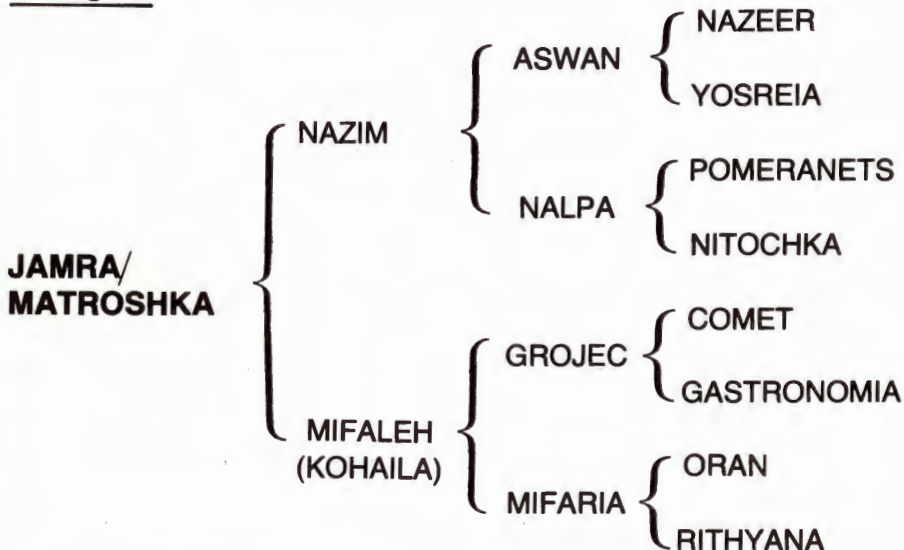

Name : Jamra/ Matroshka   **No.** : 59
Sex : Female   **Strain** : Kohaila
Date of Birth : 23. May 1983   **Date of** : 5.10.1988
Import

Country Which The Horse Imported From : Horsey Island, Frinton on Sea, Essex, United Kingdom.

The Owner : Sheikh Abdul Aziz Bin Khalid Al Thani.

Colour/Markings: Chestnut. Star And Blaze Ending by Fleshmark Covering the Right Nostril And Entering the Left Nostril Slightly. Fleshmark on Upper And Lower Lips. Right Foreleg : White Sock, White Hoof. Left Hindleg : White Stocking, White Hoof. Whorl on Mid Forehead.

Stud Book : Reg. in Stud Book of AHSB. Vol. XV. Page 180. And Cert. No. 1471/83.

Sire : Nazim : Reg. in Stud Book of AHSB Vol. XIV.

Dam : Mifaleh : Reg. in Stud Book of AHSB Vol. XI,

Pedegree :