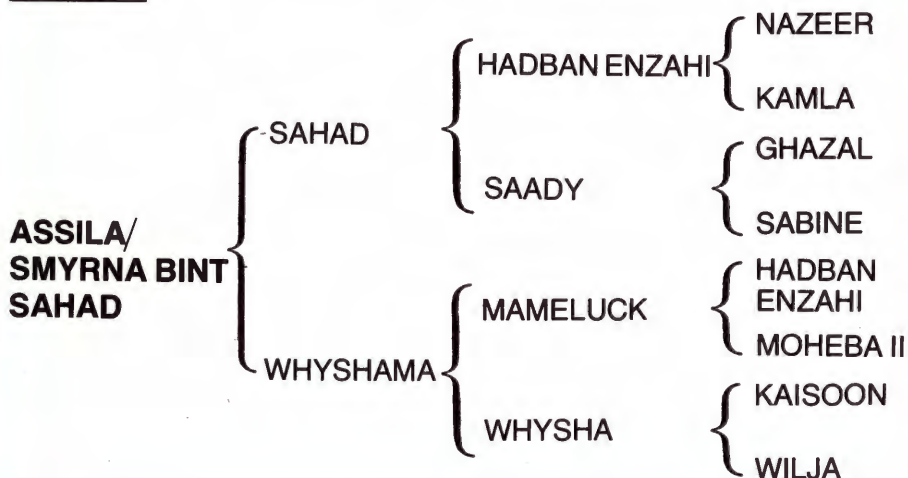

Name : Assila/Smyrna
No. : 119
Sex : Female
Strain :
Date of Birth : 16. May. 1987
Date of Import : 30. 10. 1989

Country Which: West Germany

The Horse

Imported From

The Owner : Sheikh Ahmed Bin Khalifa Bin Abdul Aziz Al Thani

Colour/Markings: Grey. Star. Blaze Entering The Nostrils and Descending To Upper Lip. Hooves Of Right Fore And Right Hind White. And Hooves Of Left Fore Black And Left Hind Striped. Whorl On Forehead. Whorls Either Sides Crest. Whorl Below Throat.

Stud Book : Reg. In Stud Book of W. Germany No. 08/20857/87.

Sire : Sahad : Reg. In Stud Book of W. Germany Vol. II. Page 650. VZAP-DAV-63.

Dam : Why Shama : Reg. In Stud Book of W. Germany Vol. II. Page 748. VZAP-AV-1156.

Pedigree :