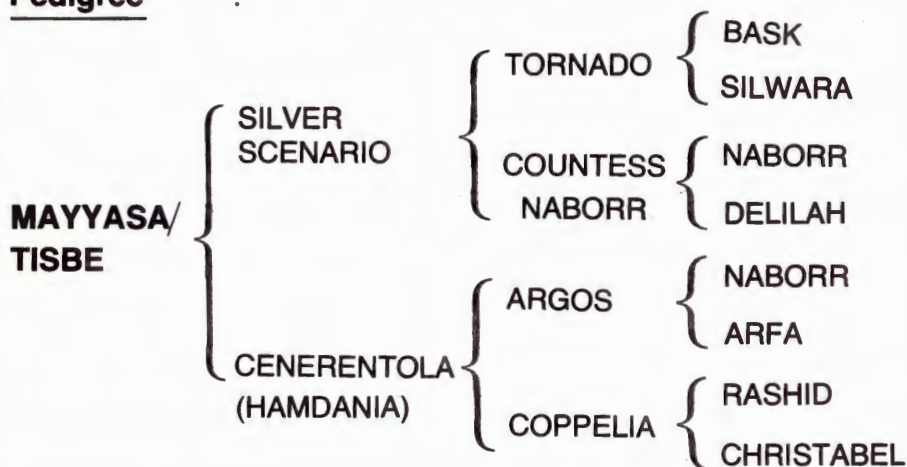

Name : Mayyasa/ Tisbe   **No.** : 35
Sex : Female   **Strain** : Hamdania
Date of Birth : 27 Apr. 1978   **Date of Import** : 10.12.1986

Country Which: Water Farm, Raydon, Ipswich, United Kingdom.

The Horse

Imported From

The Owner : Sheikh Mohammed Bin Khalifa Al Thani

Colour/Markings: Grey. Small Boardered Star And Thin Stripe Conjoined Large Snip into Right Nostril. Medium Whorl in Star Upper Orbit Level. Left Foreleg : White to Fetlock Joint, Ermine Marks, Striped Hoof. left Hindleg : White to Above Fetlock Joint, Ermine Mark Medially, Striped Hoof.

Stud Book : Reg. in Stud Book of AHSB. Vol. XIV. Page 63.

Sire : Silver Scenario : Reg. in Stud Book of AHSB. Vol. XIII.

Dam : Cenerentola : Reg. in Stud Book of AHSB. Vol. XII.

Pedigree :