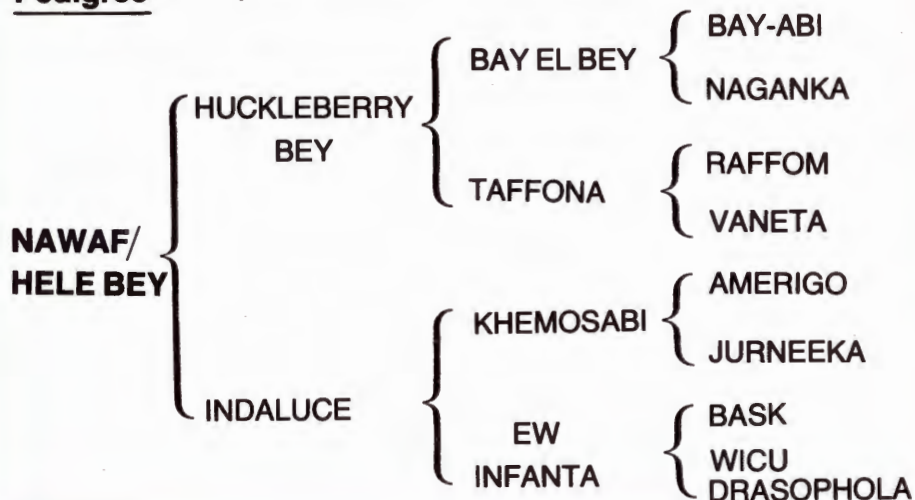

Name : Nawaf/Hele Bey   **No.** : 44
Sex : Male   **Strain** :
Date of Birth : 1 Aug. 1987   **Date of** : 6.6.1988
Import

Country Which : Purebred Arabian Horse of USA.

The Horse

Imported From

The Owner : Sheikh Mohammed Bin Khalifa Al Thani.

Colour/Markings: Dark Bay. Small Star on Fore Head. Snip Between Nostrils. And Fleshmark on Upper Lip. Left Foreleg : White to Above Fetlock, White Hoof. Hindlegs : Left White to Above Fetlock, White Hoof. Right, White to 1/2 Cannon, Striped Hoof.

Stud Book : Reg. in Stud Book of America No. 0371823
Sire : Huckleberry Bey : Reg. in Stud Book of America No. 0144007
Dam : Indaluce : Reg. in Stud Book of America No. 0266114

Pedigree :