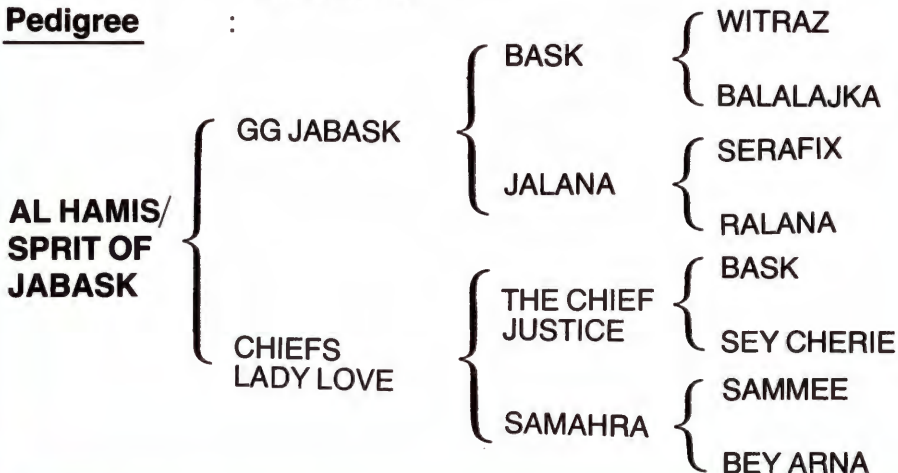

Name : Alhamis/
Sprit Of Jabask **No.** : 128
Sex : Male **Strain** :
Date of Birth : 10. July. 1985 **Date of** : 16. 12. 1989
Import

Country Which: Pure Bred Arabian Horse Of USA.

The Horse

Imported From

The Owner : Sheikh Mohammed Bin Khalifa Al Thani

Colour/Markings: Bay Whorl To Left Of Median Upper Eye Level Bordered Diamond Star To Right Of Whorl. Narrow Mixed Coloured Stripe From Mid Nasal Bone Becoming Very Broad. Fleshmark In To Right Nostril, Ending Lower Nostrils. White Hairs On Nuzzle. Whorls : Mid Left Crest With White Hairs; Upper And Mid Right Crest. Right Hindleg : White Pastern To Lower Fetlock Inside, White Hoof.

Stud Book : Reg. In Stud Book of USA. Vol. 52.
No. 0345464.

Sire : GG Jabask : Reg. In Stud Book of USA.
No. 0100335.

Dam : Chiefs Lady Love : Reg. In Stud Book of USA.
No. 0245105.

Pedigree :