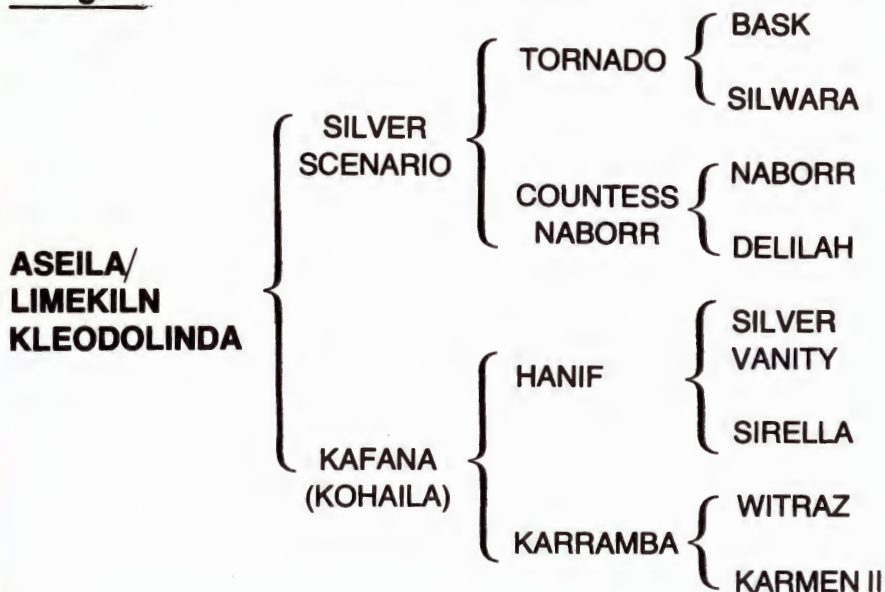

Name : Aseila/
Limekiln Kleodolinda   **No.** : 65
Sex : Female   **Strain** : Kohaila
Date of Birth : 25 Apr. 1984   **Date of Import** : 16.11.1988

Country Which The Horse Imported From : Water Farm, Raydon, Ipswich, United Kingdom.

The Owner : Sheikh Mohammed Bin Khalifa Al Thani.

Colour/Markings: Chestnut. Star. Left Foreleg : White to Above Fetlock Higher Behind. Hindlegs : Left, White to Above Fetlock, White Hoof. Right, White to 1/2 Cannon, Black Hoof.

Stud Book : Reg. in Stud Book of AHSB. Vol. XV. Page 130

Sire : Silver Scenario : Reg. in Stud Book of AHSB. Vol. XIII.

Dam : Kafana : Reg. in Stud Book of AHSB. Vol. XI.

Pedigree :