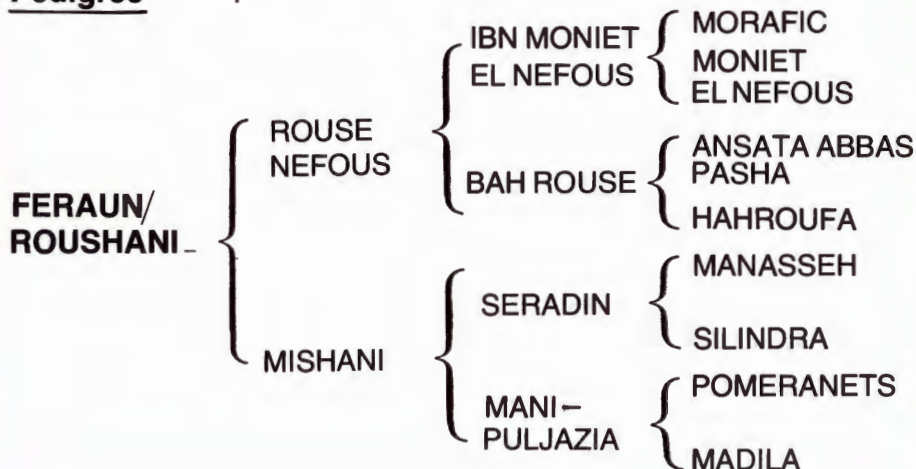

Name : Feraun/ Roushani No. : 105
Sex : Male Strain :
Date of Birth : 26. Apr. 1984 Date of : 19.9.1989
Import

Country Which: United Kingdom.

The Horse Imported From

The Owner : Sheikh Abdulla Bin Khalifa Al Thani

Colour/Markings: Chestnut. Star Containing Whorl Conjoined To Stripe Ext. To Rim of Left Nostril And Medial Side of Right Nostril. Flesh Coloured Muzzle And Part Lower Lip. Forelegs : Left, White To $\frac{1}{2}$ Cannon, Higher Inside; Right, White To Knee. Hindlegs : White To $\frac{3}{4}$ Cannons, Hooves All White. Oval Mark, Right Lower Jaw Line. Whorl Either Side Poll And Either Side Lower Flank.

Stud Book : Reg. In Stud Book of AHSB. Vol. XV. Page 184.

Sire : Rose Nefous : Reg. In Stud Book of AHSB. Vol. XIV. Page 504

Dam : Mishani : Reg. In Stud Book of AHSB. Vol. XII. Page 104.

Pedigree :