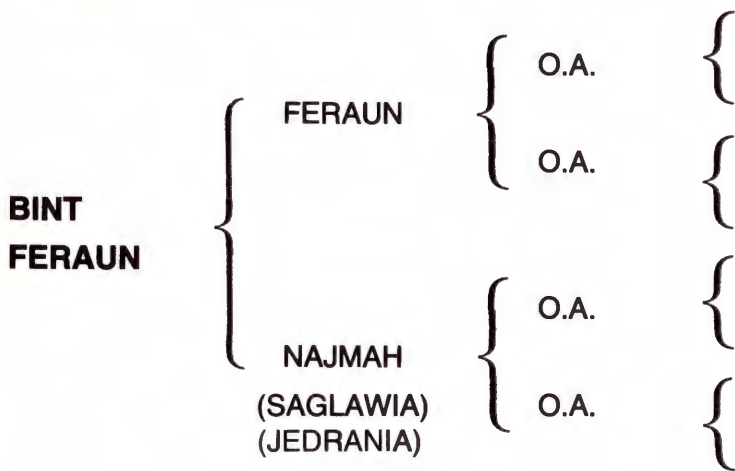

Name : Bint Feraun
Sex : Female **No.** : 10
Strain : Saglawia Jedrania **Born** : 12. October. 1977
Owner : Sheikh Nawaf Bin Nasir Al Thani
Markings And Colour : Bay. Star. Thin Blaze Ending by Fleshmark Between Nostrils. Fleshmark on Upper And Lower Lips. Right Foreleg : White to Fetlock, White Hoof. Hindlegs : Left, White to Above Fetlock, Striped Hoof ; Right, White to Above Fetlock, White Hoof. Whorls Either Sides Poll.

Sire : Feraun : O.A.

Dam : Najmah : O.A.

Pedigree :