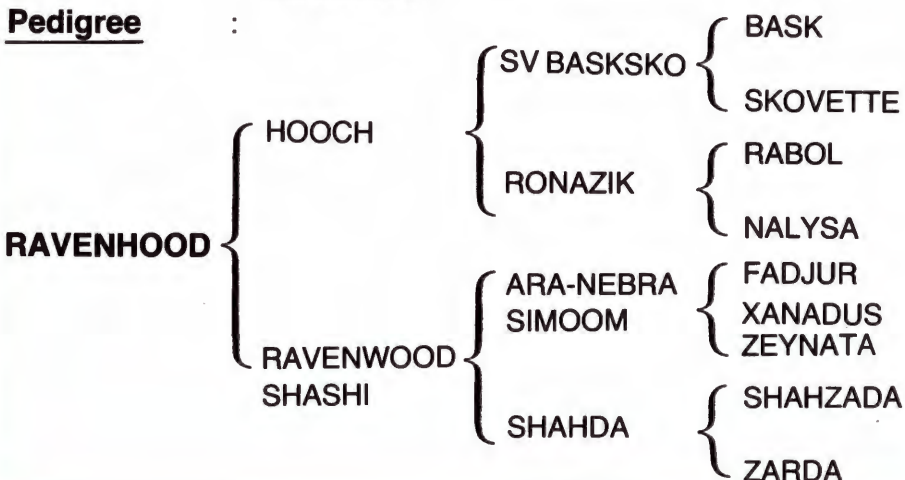

Name : Ravenhood **No.** : 129
Sex : Male **Strain** :
Date of Birth : 24. Apr. 1986 **Date of Import** : 16. 12. 1989

Country Which: Pure Bred Arabian Horse Of USA.

The Horse Imported From

The Owner : Sheikh Mohammed Bin Khalifa Al Thani

Colour/Markings: Bay Median Whorl Mid Eye Level At Base Of Diamond Shaped Star Mainly To Left Mid Live. White Hairs On Muzzle. Whorls : Mid Left Crest Feathered; Upper Right Crest Feathered Caudally; Mid Right Crest Feathered Cranially; Left And Right Laryngeal. Right Foreleg; White Lower Cannon To Half Cannon Caudally, White Hoof. Left Hindleg : White Coronary Band Outside, Half Pastern Inside Tofetlock Behind, White Hoof.

Stud Book : Reg. In Stud Book of USA. Vol. 60. No. 0423338.

Sire : Hooch : Reg. In Stud Book of USA. No. 0206214.

Dam : Raven Wood Shashi : Reg. In Stud Book of USA. No. 0095041.