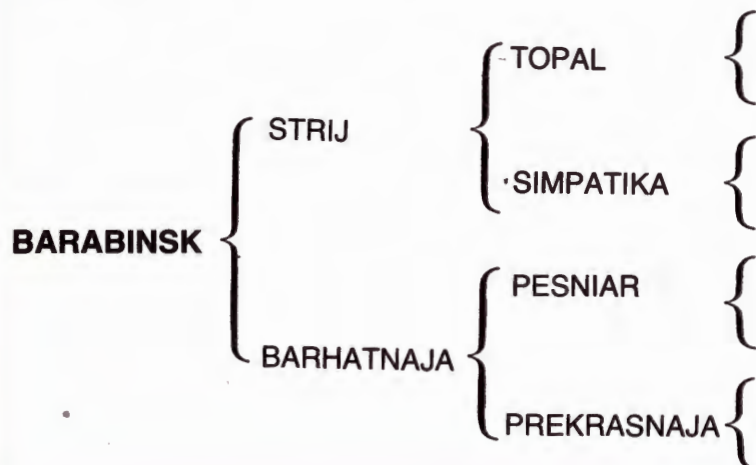

Name : Barabinsk No. : 108
Sex : Male Strain :
Date of Birth : 5. Feb. 1986 Date of : 19.9.1989
Import

Country Which: United Kingdom.

The Horse Imported From

The Owner : Sheikh Abdulla Bin Khalifa Al Thani

Colour/Markings: Bay. Few White Hairs Surrounding Whorl Between Eyes. Forelegs : Left, White To Fetlock, White Hoof; Right, White To Fetlock, Ermine Mar On Coronet, Hoof White With Stripe Medially. Left Hind : White To Above Fetlock. Left Fore And Left Hind Hooves White

Stud Book : Reg. In Stud Book of APS. No. A4064. And In AHSB. Vol. XVI. CERT. No. 147/87.

Sire : Strij : Reg. In Stud Book of RASB. Vol.

Dam : Barhatnaja : Reg. In Stud Book of AHSB. And In APS. No. A3788.

Pedigree :