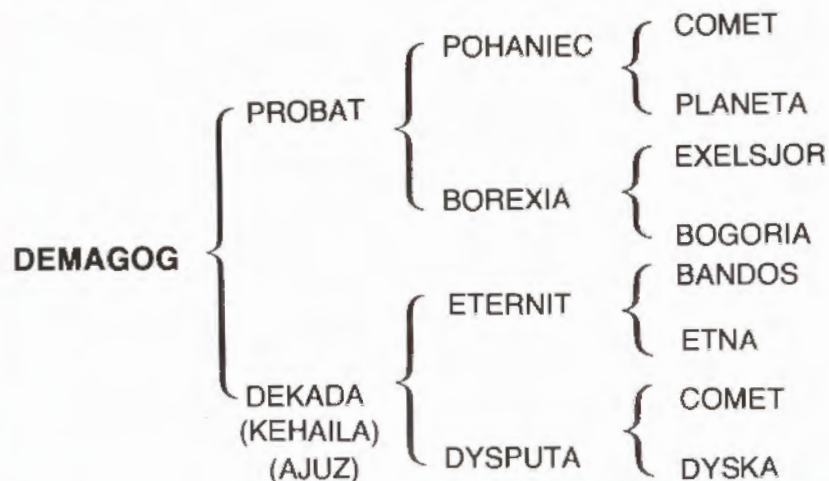

Name/Number : DEMAGOG - 370 -

Sex/Strain : Male - Kehailan Ajuz

Date of Birth : 16 January 1987

The Owner : Sheikh Ali Bin Falih Al Thani

Country Which The

Horse Imported From : Poland Republic

Date of Import : 22-10-1991

Colour/Markings : Grey - Star. Whorl on Forehead Above Eye Level. Left Hindleg : White to Above Fetlock, White Hoof. Right Hindleg : White to Below Fetlock, Striped Hoof. Whorl on Upper Crest Near Ear Both Sides. Feathered Whorl on Breast. And Whorl on Stifle Both Sides. Brand Mark, No. 313. On Left Side of Back.

Stud Book : Reg. In Stud Book of PASB. Poland. Sup. I. Vol. XII. P. 23.

Sire : **Probat** : Reg. In Stud Book of PASB. Poland. Vol. XII. P. 186.

Dam : **Dekada** : Reg. In Stud Book of PASB. Poland. Vol. XII. P. 50.

Pedigree :