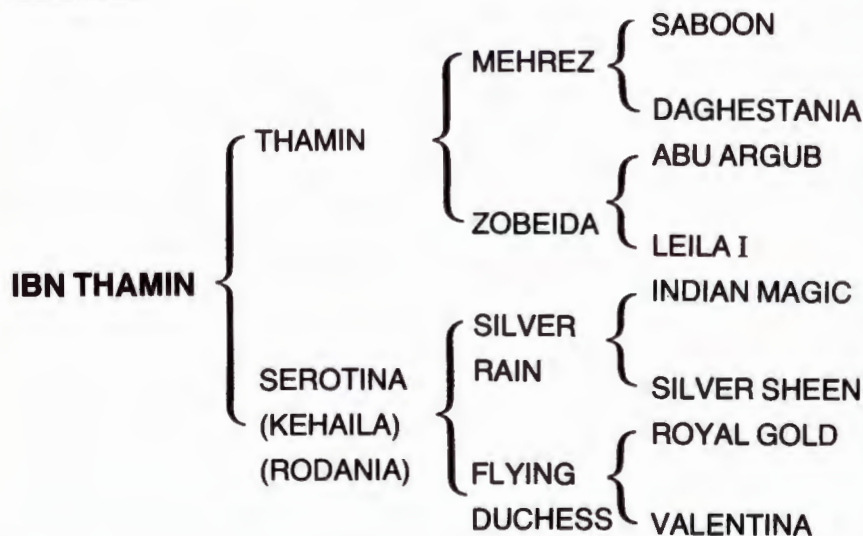

**Pedigree** :

NOTE : FITNAH AL THANIA - IMPORTED IN UTERO.

**Name/Number : IBN THAMIN -183-**

**Sex/Strain : Male - Kehailan Rodani**

**Born : 26 April 1991**

**Owner : Mr. Nasir Bin Mobarek Al Ali**

**Colour/Markings : Chestnut/Grey - Star and Thin Stripe Ending Above Nostrils, Whorl on Forehead at Eye Level. Forelegs : Left, White to Below Fetlock ; Right, White to Above Fetlock. Hindlegs : White to Mid Cannons. All Hooves White. Whorl on Mid Crest Right Side. Whorl on Upper Crest Left Side. Whorl Below Throat. And Whorl on Upper Breast.**

**Sire : Thamin : Reg. In Stud Book of State of Qatar Vol. I. P. 81. No. 75.**

**Dam : Serotina : Reg. In Stud Book of State of Qatar Vol. II. And in AHSB. Vol. XIV. P. 137.**

**Pedigree :**

**Name/Number** : **MOSHTAK -184-**  
**Sex/Strain** : Male - Kehailan Rodani  
**Born** : 29 April 1991  
**Owner** : Sheikh Mohammed Bin Khalifa Bin Hamad Al Thani  
**Colour/Markings** : Bay - Star. Whorl on Forehead at Eye Level. Right Foreleg : White Coronet, Striped Hoof. Hindlegs : White to Below Fetlocks, White Hooves. Whorl on Right Side of Mid Crest.  
**Sire** : **Sky Crusader** : Reg. In Stud Book of AHSB. Vol. XII. P. 162.  
**Dam** : **Spun Glass** : Reg. In Stud Book of State of Qatar Vol. II. and in AHSB. Vol. XIV. P. 150.  
**Pedigree** :