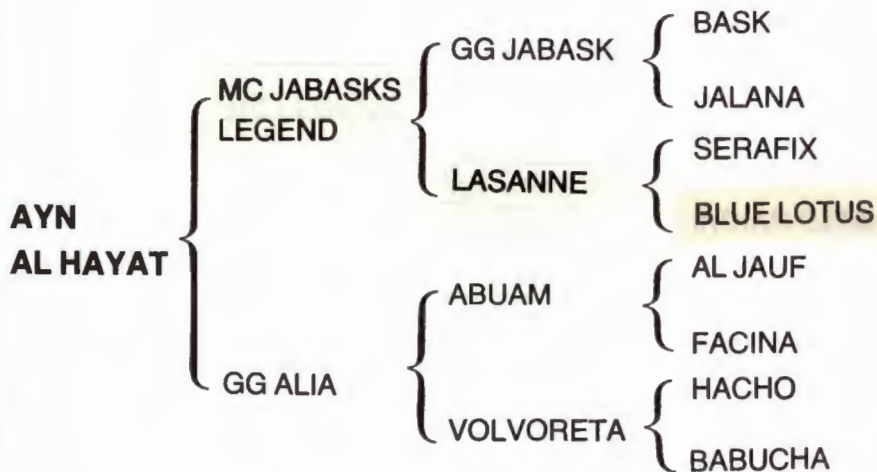

Name/Number : **AYN ALHAYAT -172-**

Sex/Strain : Female

Born : 13 March 1991

Owner : Sheikh Faisal Bin Abdul Aziz Bin Khalifa Al Thani

Colour/Markings : Chestnut - Star. Fleshmark Between Nostrils. Whorl on Forehead Upper Eye Level. Left Fore : White to Fetlock, Striped Hoof. Hindlegs : White to Fetlocks, Striped Hooves. Whorl on Right Side of Mid Crest. Whorl on Left side of Upper Crest Near Poll. And Whorl on Upper Breast.

Sire : **Mc Jabasks Legend** : Reg. In Stud Book of State of Qatar Vol. I. P. 133. No. 127.

Dam : **GG Alia** : Reg. In Stud Book of State of Qatar Vol. II. And in -SBM- Morocco Vol. III. P. 66. No. 605 A.

Pedigree :