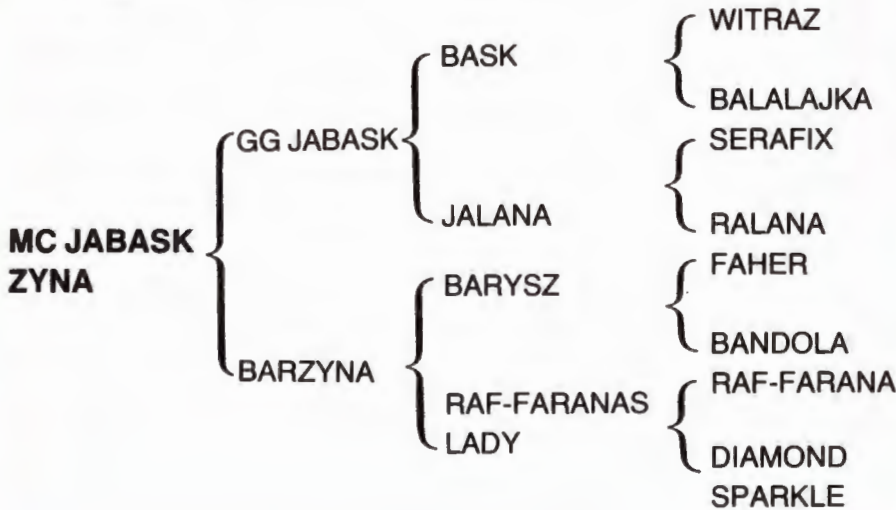

**Pedigree** :

**Name/Number** : NAJDAK (IMP) - 286 -  
**Sex/Strain** : Male  
**Date of Birth** : 15 March 1986  
**The Owner** : Sheikh Abdullah Bin Khalifa Al Thani  
**Country Which The Horse Imported From** : Forgehill Stud - United Kingdom  
**Date of Import** : 23-11-1990