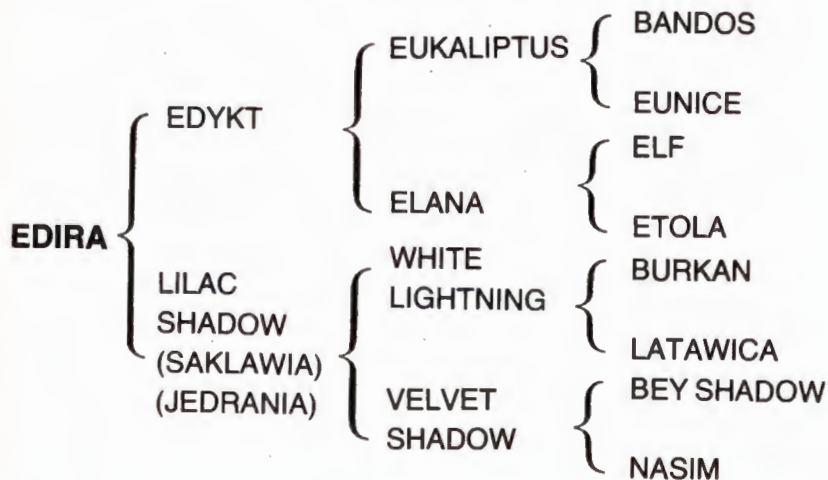

**Pedigree** :

**Name/Number** : EDIRA - 237 -  
**Sex/Strain** : Female - Saklawia Jedrania  
**Date of Birth** : 21 February 1988  
**The Owner** : Mr. Ebrahim Bin Saaeed Al Maliki  
**Country Which The Horse Imported From** : Rosth Waite Arabians - United Kingdom  
**Date of Import** : 10-2-1990  
**Colour/Markings** : Grey - Blaze Extending to Muzzle Including Left Nostril. Forelegs : Left, White to Fetlock, White Hoof ; Right, White to Fetlock, White Hoof. Right Hindleg : White to Fetlock, White Hoof.  
**Stud Book** : Reg. In Stud Book of AHSB Vol. XVI. And Cert. No. 123/1989.  
**Sire** : **Edykt** : Reg. In Stud Book of AHSB. Vol. XVI.  
**Dam** : **Lilak Shadow** : Reg. In Stud Book of AHSB. Vol. XIII. P. 324.  
**Pedigree** :