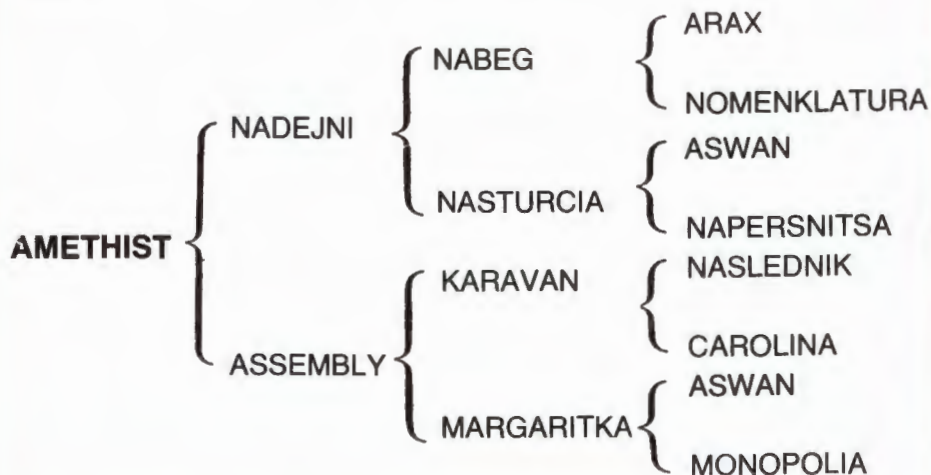

Name/Number : **AMETHIST - 322 -**
Sex/Strain : Male
Date of Birth : 11 February 1986
The Owner : Sheikh Mohammed Bin Khalifa Bin Hamad Al Thani
Country Which The Horse Imported From : United Kingdom
Date of Import : 27-2-1991
Colour/Markings : Bay - Star. Short Stripe Ending on Nose. Fleshmark Between Nostrils, Entering the Right Nostril. Two Whorls on Forehead. Hindlegs : White to Below Fetlocks, White Hooves. Whorl on Left and Right Sides Upper Crest Behind Ears. And Whorl on Stifle Both Sides.

Stud Book : Reg. In Stud Book of AHSB. Vol. XVII. And Cert. No. 882/1990.

Sire : **Nadejni** : Reg. In Stud Book of APS. Netherland No. 1867.

Dam : **Assembly** : Reg. In Stud Book of APS. Netherland No. 3421.

Pedigree :