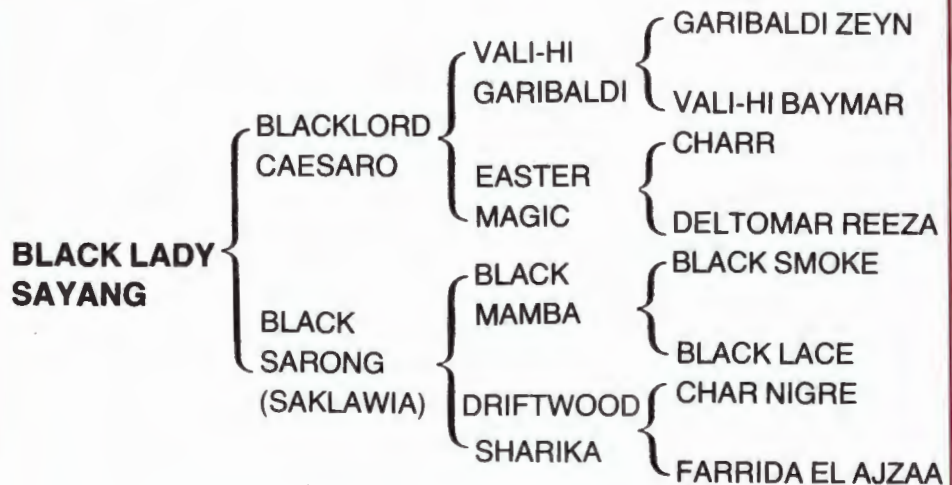

Name/Number : **BLACK LADY SAYANG - 218 -**

Sex/Strain : Female - Saklawia

Date of Birth : 21 February 1989

The Owner : Sheikh Ali Bin Falih Al Thani

Country Which The

Horse Imported From : Woodlay Arabian Stud. United Kingdom

Date of Import : 18-9-1989

Colour/Markings : Black - Two Whorls Under Fore Lock Right and Left of Median Small Star With Median Whorl Below at Upper Eye Level. Bilateral Mid Crest Whorls. And Whorl Below Throat.

Stud Book : Reg. In Stud Book of AHSB Vol. XVI. And Cert. No. 343/1989.

Sire : **Black Lord Caesaro** : Reg. In Stud Book of AHSB. Vol. XVI.

Dam : **Black Sarong** : Reg. In Stud Book of AHSB. Vol. XVI.

Pedigree :