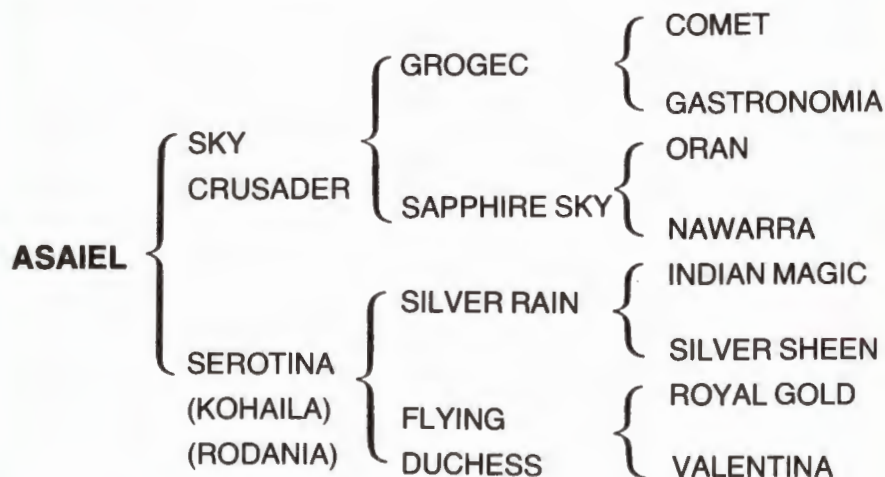

Name/Number : **ASAIEL -148-**

Sex/Strain : Female - Kohaila Rodania

Born : 23 April 1990

Owner : Mr. Nasir Bin Mobarak Alali

Colour/Markings : Grey - Star Conjoined With Stripe Ending Between Nostrils. Fleshmark on Lower Lip. Whorl on Mid Forehead. Hindlegs : Left, White to Above Fetlock; Right, White to Mid Cannon. White Hooves. Whorl on Mid Right Side Crest. And Whorl on Left Side Poll Near Ear.

Sire : **Sky Crusader** : Reg. In Stud Book of AHSB. Vol. XII. P. 162.

Dam : **Serotina** : Reg. In Stud Book of State of Qatar Vol. II. And in AHSB. Vol. XIV. P. 137.

Pedigree :

NOTE : ASAIEL - IMPORTED IN UTERO