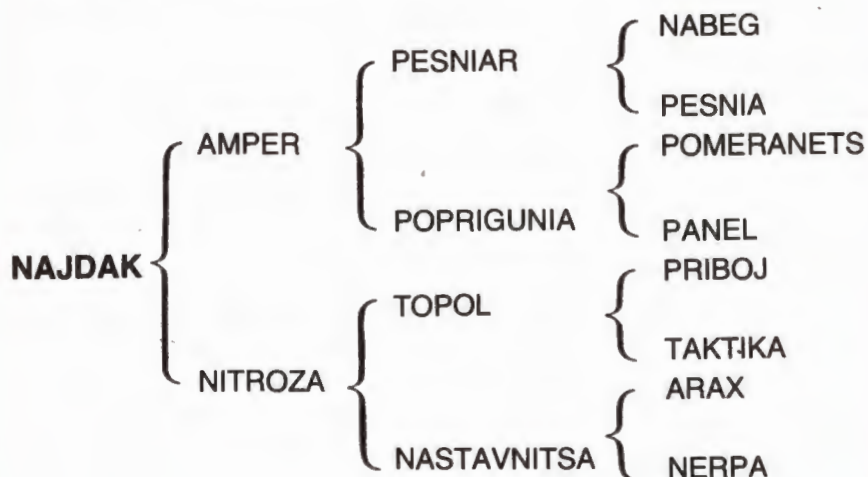

Name/Number : NAJDAK (IMP) - 286 -
Sex/Strain : Male
Date of Birth : 15 March 1986
The Owner : Sheikh Abdullah Bin Khalifa Al Thani
Country Which The Horse Imported From : Forgehill Stud - United Kingdom
Date of Import : 23-11-1990

Colour/Markings : Bay/Brown - Whorl on Forehead. Small Fleshmark Between Nostrils and upper Lip. All Hooves Black. Whorl Either Side Crest Near Poll. Whorl Either Side Stifles.

Stud Book : Reg. In Stud Book of AHSB. Vol. XVII. And Cert. No. 417/90.

Sire : **Amper** : Reg. In Stud Book of RASB. (USSR). Vol. IV. P. 192.

Dam : **Nitroza** : Reg. In Stud Book of RASB (USSR). Vol. IV. P. 232.

Pedigree :