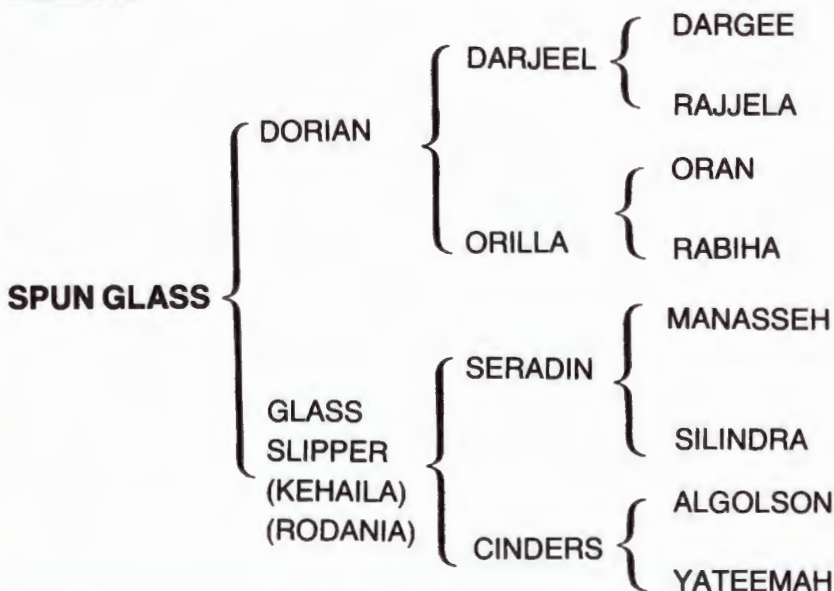

Name/Number : SPUN GLASS - 252 -
Sex/Strain : Female - Kehaila Rodania
Date of Birth : 20 March 1981
The Owner : Sheikh Mohammed Bin Khalifa Bin Hamad Al Thani

Country Which The

Horse Imported From : United Kingdom

Date of Import : 16-7-1990

Colour/Markings : Chestnut/Bay - Star. White Hair on Nose. Fleshmark Between Nostrils. Whorl on Forehead Upper Eye Level. Hindlegs : White to Above Fetlocks. White Hooves. Whorl Below Throat. White Spots on Back and on Right Side of the Body.

Stud Book : Reg. In Stud Book of AHSB Vol. XIV. P. 150.

Sire : **Dorian** : Reg. In Stud Book of AHSB. Vol. XII. P. 128.

Dam : **Glass Slipper** : Reg. In Stud Book of AHSB. Vol. XI. P. 13.

Pedigree :