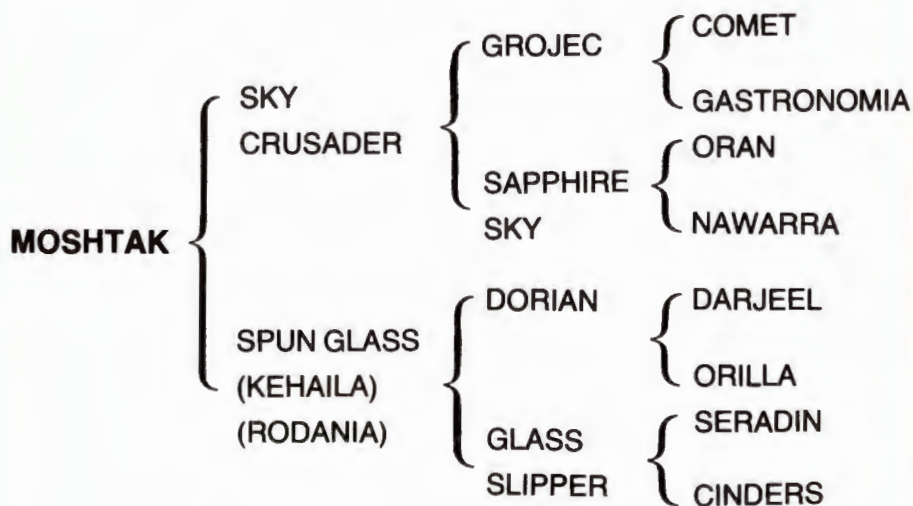

**Sire : Thamin : Reg. In Stud Book of State of Qatar Vol. I. P. 81. No. 75.**

**Dam : Serotina : Reg. In Stud Book of State of Qatar Vol. II. And in AHSB. Vol. XIV. P. 137.**

**Pedigree :**

**Name/Number** : **MOSHTAK -184-**  
**Sex/Strain** : Male - Kehailan Rodani  
**Born** : 29 April 1991  
**Owner** : Sheikh Mohammed Bin Khalifa Bin Hamad Al Thani  
**Colour/Markings** : Bay - Star. Whorl on Forehead at Eye Level. Right Foreleg : White Coronet, Striped Hoof. Hindlegs : White to Below Fetlocks, White Hooves. Whorl on Right Side of Mid Crest.  
**Sire** : **Sky Crusader** : Reg. In Stud Book of AHSB. Vol. XII. P. 162.  
**Dam** : **Spun Glass** : Reg. In Stud Book of State of Qatar Vol. II. and in AHSB. Vol. XIV. P. 150.  
**Pedigree** :

NOTE : MOSHTAK - IMPORTED IN UTERO.

**Name/Number : MEJLAD -185-**

**Sex/Strain : Male**

**Born : 6 May 1991**

**Owner : Sheikh Mohammed Bin Khalifa Bin Hamad Al Thani**

**Colour/Markings : Grey - Star and Stripe Entering the Right Nostril to Upper Lip. Whorl on Forehead at Eye Level. Left Foreleg : White to Below Fetlock. White Hoof. Hindlegs : Left, White to Above Fetlock; Right, White to Below Fetlock, White Hooves. Whorl on Upper Crest Near Ear Both Sides.**