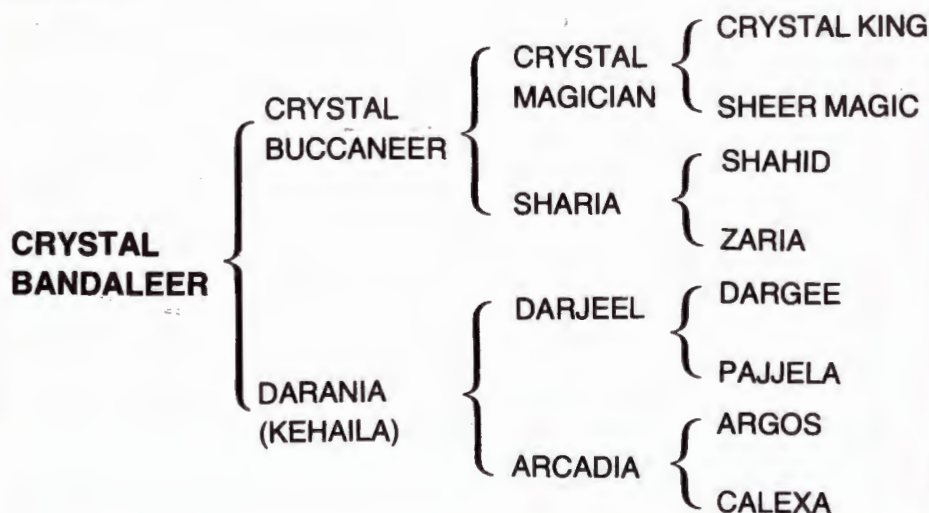

**Pedigree** :

**Name/Number** : **CRYSTAL BANDALEER - 240 -**  
**Sex/Strain** : Male - Kehailan  
**Date of Birth** : 1985  
**The Owner** : Sheikh Mishaal Bin Hamad Bin Khalifa Al Thani  
**Country Which The Horse Imported From** : United Kingdom  
**Date of Import** : 22-2-1990  
**Colour/Markings** : Chestnut - Star. And Stripe Ending by Fleshmark Occupying the Left Nostril to Upper and Lower Lips. Whorl on Forehead Upper Eye Level. Forelegs : White to Below Knees, Left Hoof White, and Right Hoof Striped. Hindlegs : White to Below Hocks, Left Hoof Striped, and Right Hoof White. Whorl Below Crest on Left Side. Whorl Upper Crest on Right Side.  
**Stud Book** : Reg. In Stud Book of AHSB. Vol. XV. P. 60.  
**Sire** : **Crystal Buccaneer** : Reg. In Stud Book AHSB. Vol. XV. P. 277.  
**Dam** : **Darania** : Reg. In Stud Book of AHSB. Vol. XIV. P. 20.  
**Pedigree** :