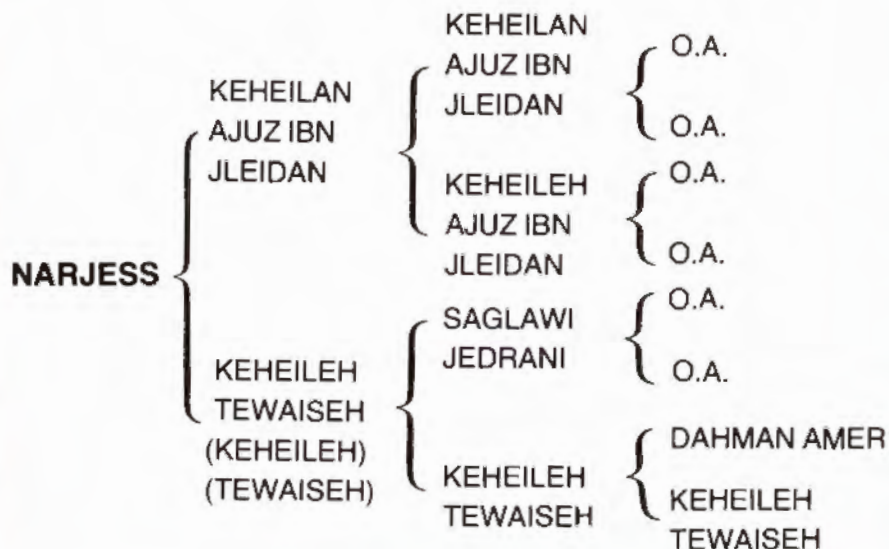

Name/Number : NARJESS - 357 -
Sex/Strain : Female - Keheileh Tewaiseh
Date of Birth : Old Mere
The Owner : Sheikh Khalifa Bin Jasim Bin Ali Al Thani

Country Which The Horse Imported From : Syrian Arab Republic

Date of Import : 16-10-1991

Colour/Markings : Grey - Thin Star and Thin Stripe Ending by Fleshmark to Between Nostrils to Upper and Lower Lips. Whorl on Forehead at Eye Level. Forelegs : White to Fetlocks, White Hooves. Left Hindleg : White to Fetlock, White Hoof. Whorl on Upper Crest Near Ear Both Sides. Freeze Mark, Number of Horse on Right Side of Neck.

Stud Book : Reg. In Syrian Stud Book Vol. I. P. 300. No. A 0384.

Sire : Keheilan Ajuz : O.A. Ibn Jleidan - Tai.

Dam : Keheileh Tewaiseh : O.A. Alkraidi - Tai.

Pedigree :