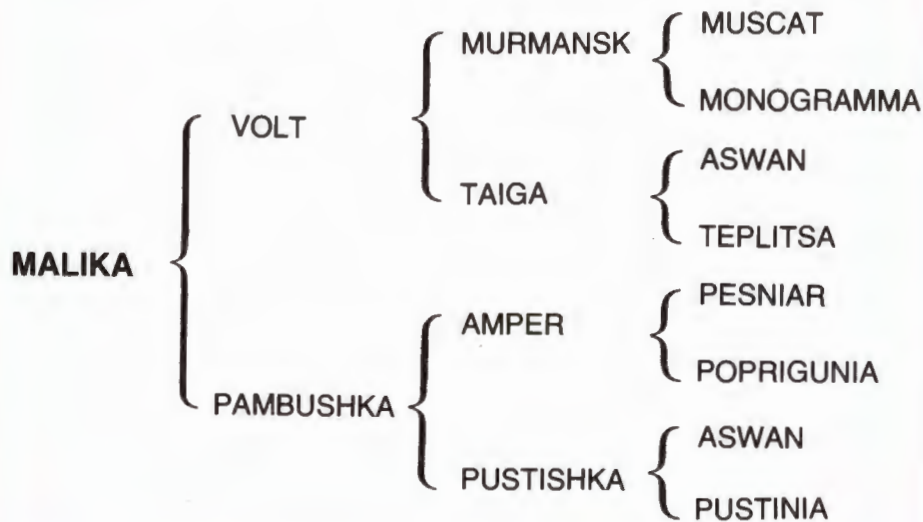

**NOTE : MEAYYAR - IMPORTED IN UTERO.**

**Name/Number** : **MALIKA -168-**

**Sex/Strain** : Female

**Born** : 24 February 1991

**Owner** : Sheikh Mohammed Bin Khalifa Bin Hamad Al Thani

**Colour/Markings** : Chestnut - Star. Snip Between Nostrils. Two Whorls on Forehead Upper Eye Level. Forelegs : White to Mid Cannons. Hindlegs : Left, White to Mid Cannon; Right, White to Below Fetlock. All Hooves White. Whorl on Upper Crest Near Ear Both sides. And Whorl on Upper Breast.

**Pedigree** :

**Name/Number** : **ASEELAH -169-**

**Sex/Strain** : Female - Kehaileh Dajanieh

**Born** : 2 March 1991

**Owner** : Sheikh Abdullah Bin Khalifa Al Thani

**Colour/Markings** : Chestnut - Star and Stripe Ending Between Nostrils.  
 Fleshmark on Lower Lip. Whorl on Forehead.  
 Forelegs : White to below Knees, White Hooves.  
 Hindlegs : White to Below Hocks, White Hooves.  
 Whorl on Upper Crest Near Ear Both Sides. And Whorl on Stifle Both Sides.