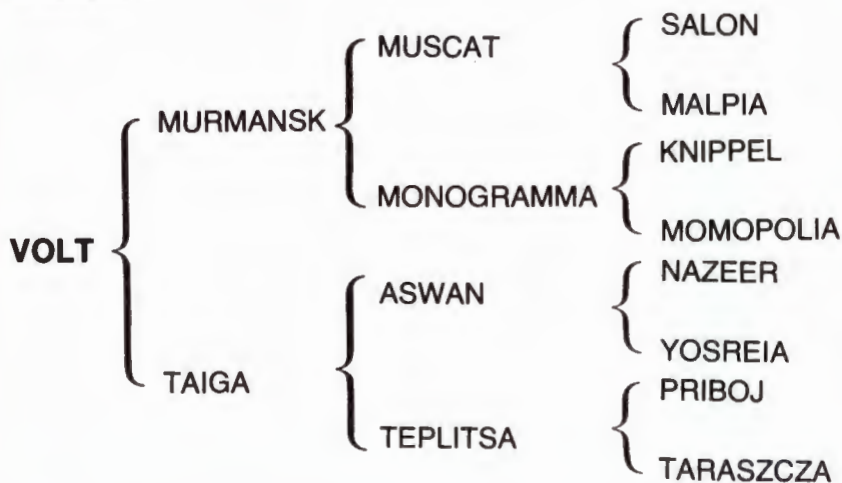

**Pedigree** :

**Name/Number** : EDIRA - 237 -  
**Sex/Strain** : Female - Saklawia Jedrania  
**Date of Birth** : 21 February 1988  
**The Owner** : Mr. Ebrahim Bin Saaeed Al Maliki  
**Country Which The Horse Imported From** : Rosth Waite Arabians - United Kingdom  
**Date of Import** : 10-2-1990  
**Colour/Markings** : Grey - Blaze Extending to Muzzle Including Left Nostril. Forelegs : Left, White to Fetlock, White Hoof ; Right, White to Fetlock, White Hoof. Right Hindleg : White to Fetlock, White Hoof.  
**Stud Book** : Reg. In Stud Book of AHSB Vol. XVI. And Cert. No. 123/1989.  
**Sire** : **Edykt** : Reg. In Stud Book of AHSB. Vol. XVI.  
**Dam** : **Lilak Shadow** : Reg. In Stud Book of AHSB. Vol. XIII. P. 324.  
**Pedigree** :