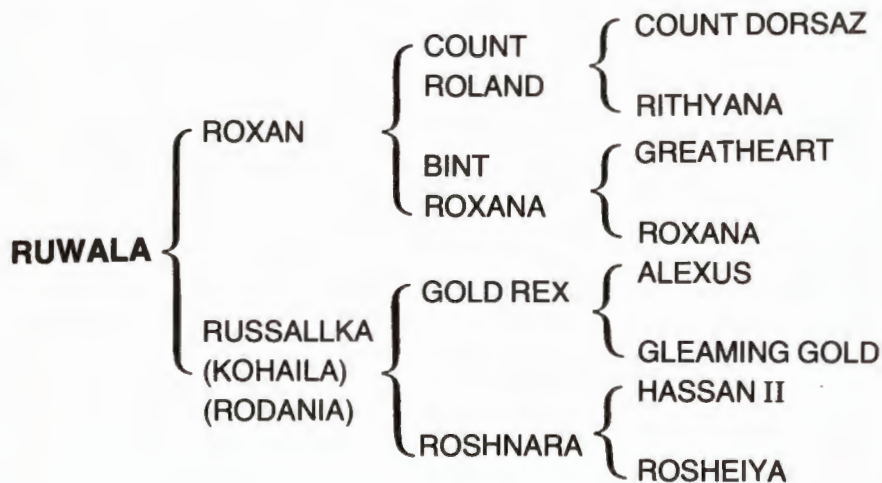

Name/Number : **RUWALA - 209 -**

Sex/Strain : Female - Kohaila Rodania

Date of Birth : 26 March 1985

The Owner : Sheikh Ali Bin Falih Al Thani

Country Which The

Horse Imported From : CWM Farm Arabian Stud. United Kingdom

Date of Import : 18-10-1985

Colour/Markings : Chestnut/Grey - Blaze to Flesh Mark into Right Nostril and Whole of Left. Fleshmark on Upper and Lower Lips. Whorl in Top Blaze. Right Fore : White to Fetlock at Front, to Below Knee at Back. White Hoof. Hindlegs : White to Fetlocks, White Hooves. Whorl on Left and Right Mid Crest Feathering Forward. Whorl Upper Breast.

Stud Book : Reg. In Stud Book of AHSB Vol. XV. P. 250.

Sire : **Roxan** : Reg. In Stud Book of AHSB. Vol. X. P. 55.

Dam : **Russalka** : Reg. In Stud Book of AHSB. Vol. XI. P. 86.

Pedigree :