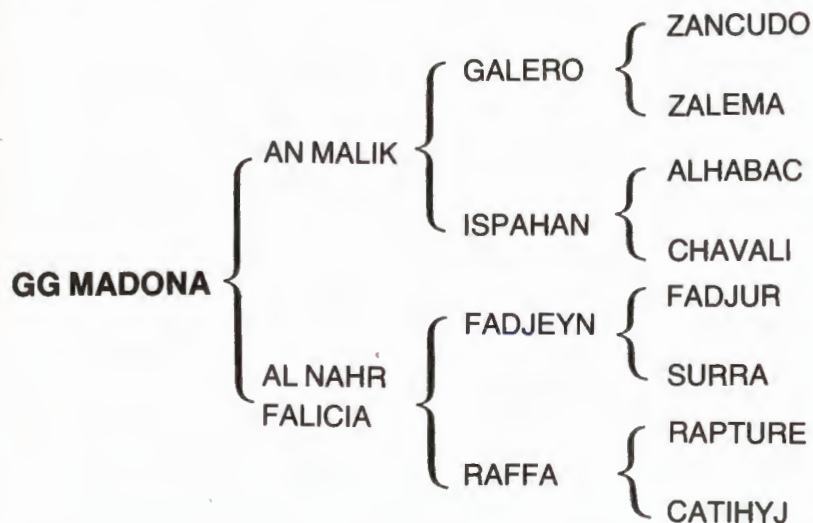

Name/Number : **GG MADONA - 227 -**
Sex/Strain : Female
Date of Birth : 19 June 1978
The Owner : Sheikh Faisal Bin Abdul Aziz Bin Khalifa Al Thani

Country Which The

Horse Imported From : Haras Royal - Kingdom of Morocco

Date of Import : 13-11-1989

Colour/Markings : Grey - Fleshmark Between Nostrils. Fleshmark on Lower Lip From Right Side. All Hooves Black. Two Whorls on Forehead. Whorl on Right Side Crest. Whorl on Breast. Freeze Mark Number of Horse on Left Side of Neck.

Stud Book : Reg. In Stud Book of Morocco - SBM - Vol. II. P. 53. No. 427 A.

Sire : **An Malk** : Reg. In Stud Book of US. No. 086605.

Dam : **Al Nahr Falicia** : Reg. In Stud Book of US. No. 054662.

Pedigree :