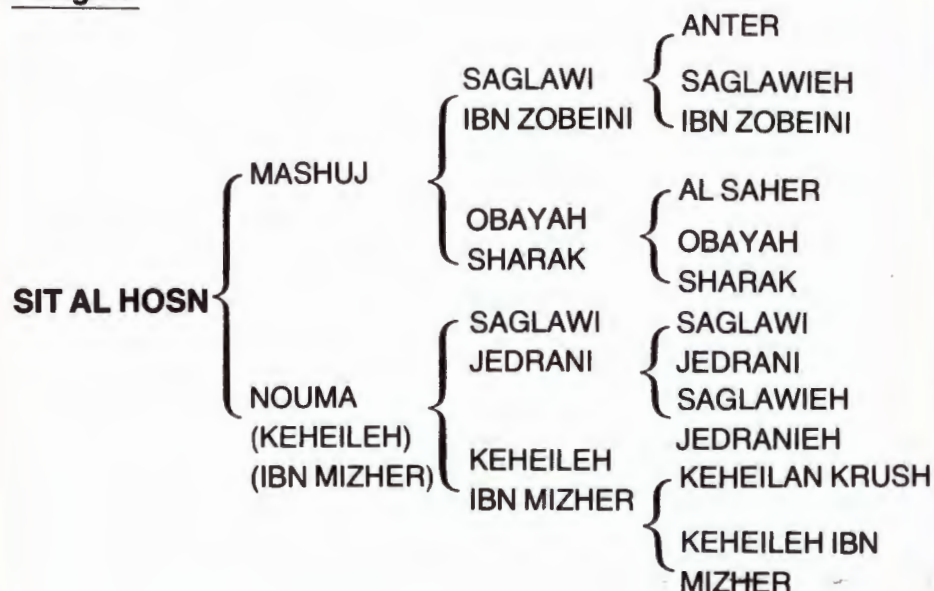

Name/Number : SIT AL HOSN - 276 -
Sex/Strain : Female - Keheileh Ibn Mizher
Date of Birth : 1988
The Owner : Sheikh Khalifa Bin Jasim Bin Ali Al Thani

Country Which The Horse Imported From : Syrian Arab Republic

Date of Import : 31-10-1990

Colour/Markings : Bay - Whorl on Forehead. Hindlegs : White to Below Fetlocks, Striped Hooves. Whorl on Right Side Mid Crest. Whorl on Both Stifles.

Stud Book : Reg. In Syrian Stud Book Vol. I. P. 253. No. A 0289.

Sire : **Mashuj** : Reg. In Syrian Stud Book Vol. I. P. 250. No. A 0283.

Dam : **Nouma** : Reg. In Syrian Stud Book Vol. I. P. 256. No. A 0296.

Pedigree :