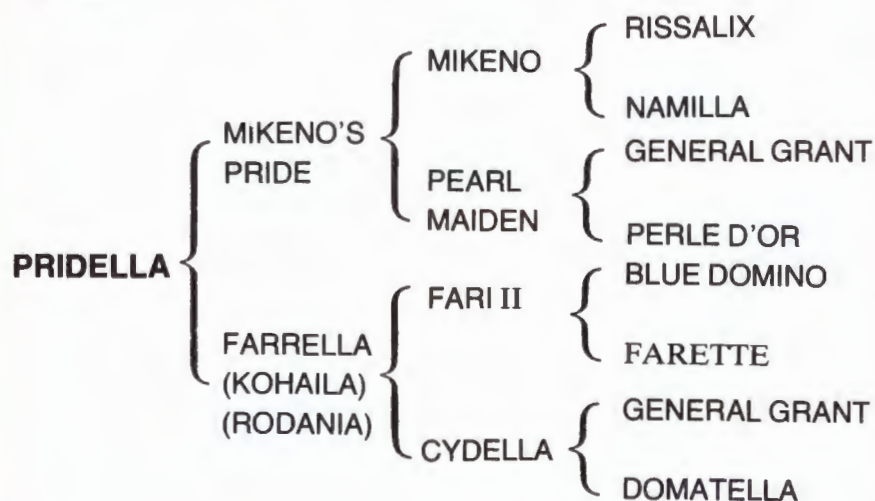

Name/Number : **PRIDELLA - 210 -**

Sex/Strain : Female - Kohaila Rodania

Date of Birth : 11 April 1982

The Owner : Sheikh Ali Bin Falih Al Thani

Country Which The

Horse Imported From : Mount Wood Stud. United Kingdom

Date of Import : 4-11-1985

Colour/Markings : Chestnut - Star and Stripe Conjoined Inclined to Left Ext. to Upper Lip. Central Whorl at Level of Lateral Canthus. Flesh Mark Each Side Lower Lip. Forelegs : White to Lower Third Cannons. Hind Legs : Left, White to Mid Third Cannon; Right, White to Upper Third Cannon. All Hooves White. Whorl Close to Mane Just Posterior to Poll Both Sides.

Stud Book : Reg. In Stud Book of AHSB Vol. XV. P. 88.

Sire : **Mikeno's Pride** : Reg. In Stud Book of AHSB. Vol. XIII. P. 214.

Dam : **Farrella** : Reg. In Stud Book of AHSB. Vol. XIII. P. 53.

Pedigree :