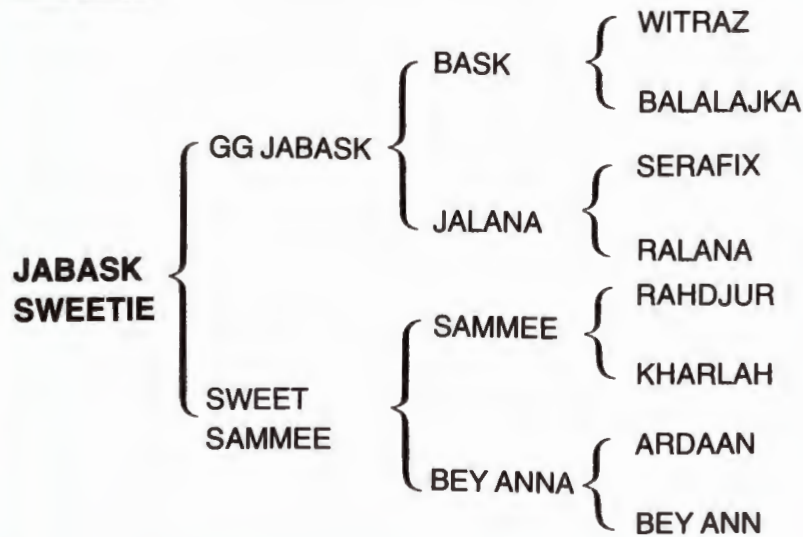

Name/Number : **JABASK SWEETIE** - 283 -

Sex/Strain : Female

Date of Birth : 22 July 1986

The Owner : Sheikh Mohammed Bin Khalifa Bin Hamad Al Thani

Country Which The

Horse Imported From : United Kingdom

Date of Import : 3-11-1990

Colour/Markings : Grey - Fleshmark Between Nostrils. Whorl on Forehead Upper Eye Level. All Hooves Black. Whorl Left And Right Sides Mid Crest. Whorl on Stifle Both Sides.

Stud Book : Reg. In Stud Book of AHSB. Vol. XVII. And Cert. No. 255/1990.

Sire : **GG Jabask** : Reg. In Stud Book of USA. No. 0100335.

Dam : **Sweet Sammee** : Reg. In Stud Book of USA. No. 0111926.

Pedigree :