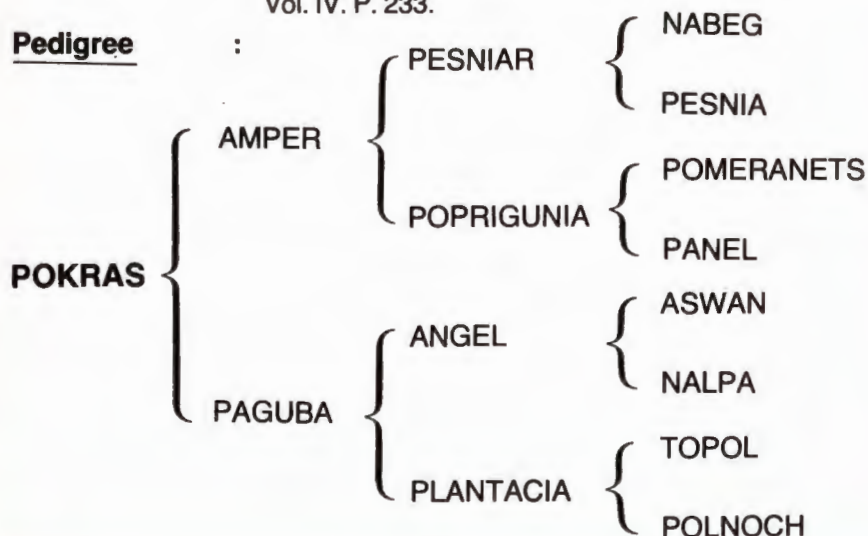

Name/Number : POKRAS - 235 -

Sex/Strain : Male

Date of Birth : 1 January 1987

The Owner : Sheikh Mohammed Bin Khalifa Bin Hamad Al Thani

Country Which The

Horse Imported From : USSR - Russian - Through Netherlands

Date of Import : 8-2-1990

Colour/Markings : Bay - Star. and Thin Stripe Ending by Fleshmark Between Nostrils and Entering the Right Nostril. Fleshmark on Upper and Lower Lips. Whorl on Forehead. Left Foreleg : White to Fetlock, White Hoof. Hindlegs : White to Above Fetlocks, Left Hoof White, Right Hoof Striped. Whorl on Right Side Crest Near Poll. Brand No. 22 on Left Side of Back, and No. 87 on Right Side of Back.

Stud Book : Reg. In Stud Book of USSR - Russian - and Cert. No. A 5812.

Sire : **Amper** : Reg. In Stud Book of USSR - Russian Vol. IV. P. 192.

Dam : **Paguba** : Reg. In Stud Book of USSR - Russian Vol. IV. P. 233.

Pedigree :