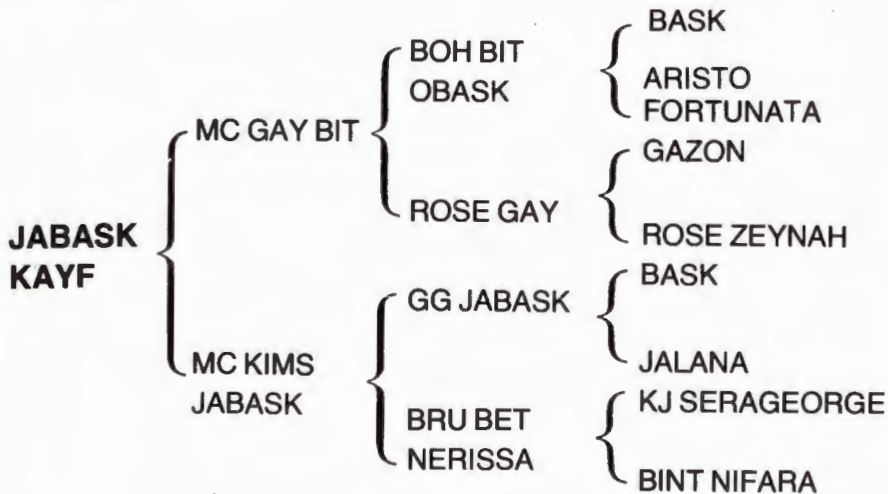

**Pedigree** :

**Name/Number** : JABASK KAYF - 261 -  
**Sex/Strain** : Male  
**Date of Birth** : 2 May 1989  
**The Owner** : Sheikh Mohammed Bin Khalifa Bin Hamad Al Thani  
**Country Which The Horse Imported From** : United Kingdom  
**Date of Import** : 7-9-1990  
**Colour/Markings** : Bay/Grey - White HAir on Mid Fore Head. Whorl on Forehead at Mid Eye Level, Left Foreleg : White Coronet, Striped Hoof. Whorl on Upper Crest Behind Ears Both Sides. Whorl on Right Side Mid Crest.  
**Stud Book** : Reg. In Stud Book of AHSB. Vol. XVII. And Cert. No. 274/1990.  
**Sire** : MC Gay Bit : Reg. In Stud Book of AHSB. Vol. XVII.  
**Dam** : MC Kims Jabask : Reg. In Stud Book of AHSB. Vol. XVII. And Cert No. 259/1990.  
**Pedigree** :