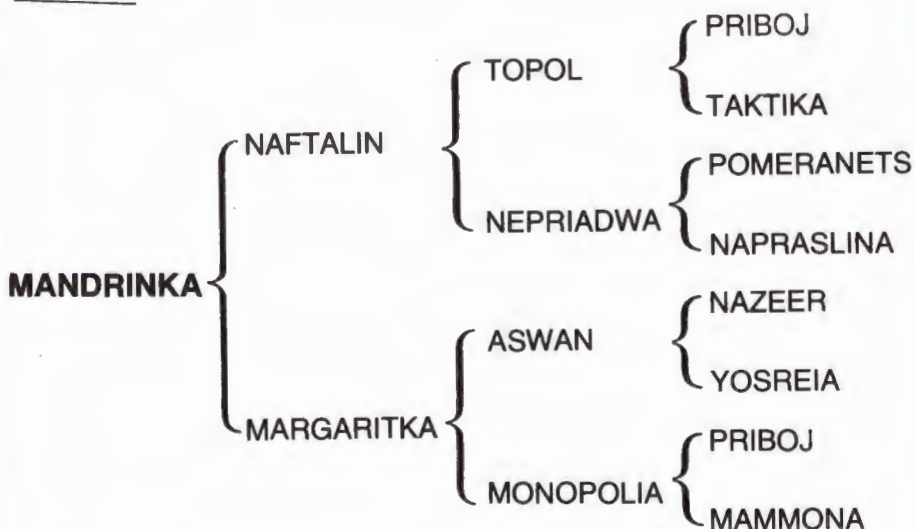

**Pedigree** :

**Name/Number** : POKRAS - 235 -

**Sex/Strain** : Male

**Date of Birth** : 1 January 1987

**The Owner** : Sheikh Mohammed Bin Khalifa Bin Hamad Al Thani

**Country Which The**

**Horse Imported From** : USSR - Russian - Through Netherlands