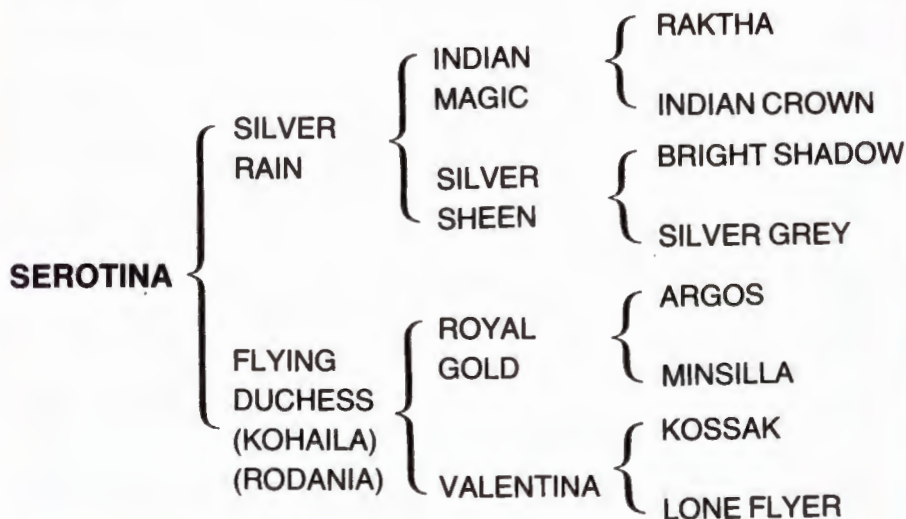

Name/Number : **SEROTINA - 239 -**

Sex/Strain : Female - Kohaila Rodania

Date of Birth : 10 April 1979

The Owner : Mr. Nasir Bin Mobarek Al Ali

Country Which The

Horse Imported From : Horsey Island - Farm. United Kingdom

Date of Import : 13-2-1990

Colour/Markings : Chestnut - Blaze Ext. Into Right Nostril. Whorl on Forehead. Forelegs : Left, White to Top Pastern ; Right, White to 1/2 Pastern Medially, Otherwise Coronary Band. Hindlegs : White to 1/2 Metatarsus. All Hooves White. Whorl on Mid Crest Both Sides. And Whorl Below Breast.

Stud Book : Reg. In Stud Book of AHSB Vol. XIV. P. 137.

Sire : **Silver Rain** : Reg. In Stud Book of AHSB. Vol. XI. P. 105.

Dam : **Flying Duchess** : Reg. In Stud Book of AHSB. Vol. XII. P. 199.

Pedigree :