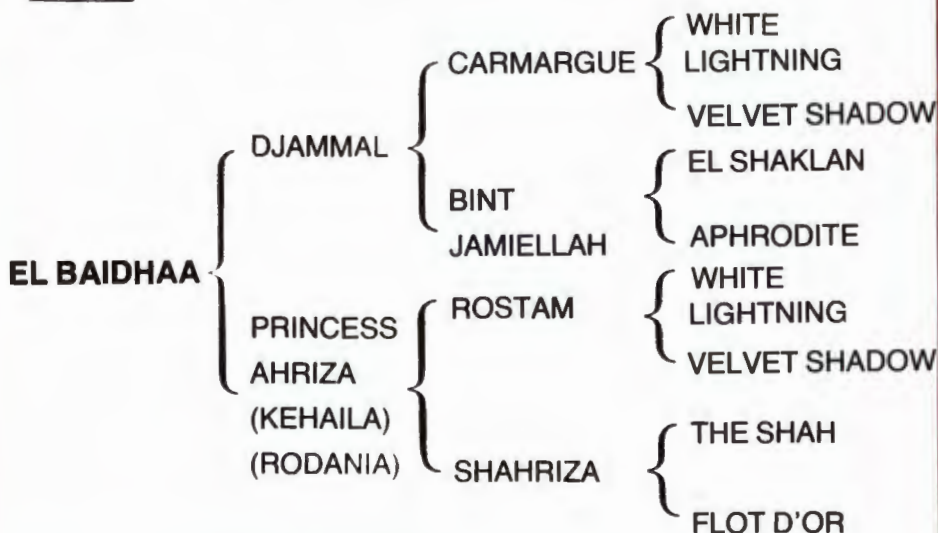

Name/Number : **EL BAIDHAA -179-**

Sex/Strain : Female - Kehaila Rodania

Born : 2 April 1991

Owner : Mr. Nasir Bin Mobarak Al Ali

Colour/Markings : Grey - Star and Stripe Ending By Flesh Mark Entering the Nostrils to Upper Lip From Right Side. Flesh Mark on Lower Lip. Whorl on Forehead at Eye Level. Hindlegs: Left, White to Fetlock, Striped Hoof; Right, White to Above Fetlock, White Hoof. Whorl on Upper Crest Near Ear Both Sides. And Whorl on Stifle Both Sides.

Sire : **Djammal** : Reg. In Stud Book of AHSB. Vol. XVI.

Dam : **Princess Ahriza** : Reg. In Stud Book of State of Qatar Vol. II. And in AHSB. Vol. XIV. P. 394.

Pedigree :

NOTE : EL BAIDHAA - IMPORTED IN UTERO.