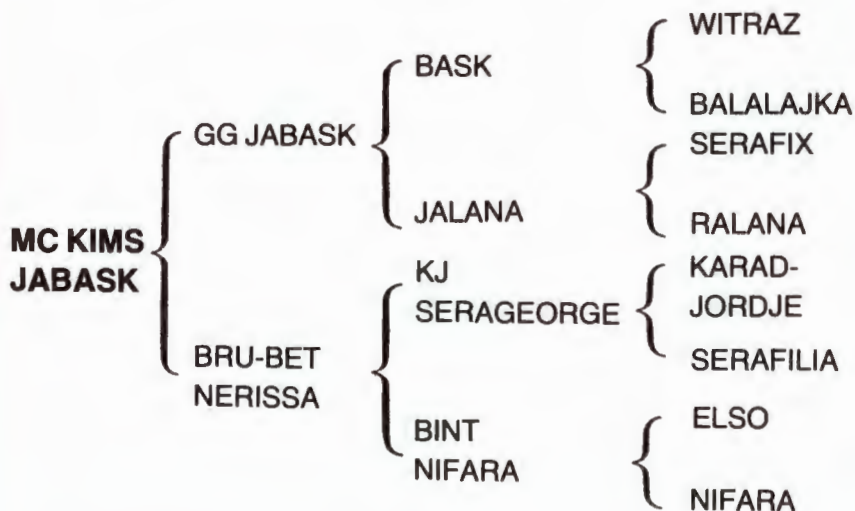

**Pedigree** :

**Name/Number** : MC KIMS JABASK - 284 -  
**Sex/Strain** : Female  
**Date of Birth** : 27 April 1984  
**The Owner** : Sheikh Mohammed Bin Khalifa Bin Hamad Al Thani  
**Country Which The Horse Imported From** : United Kingdom  
**Date of Import** : 3-11-1990  
**Colour/Markings** : Bay - Whorl on Forehead at Upper Eye Level. All Hooves Black. Two Whorls Right Side on mid and Upper Crest. Whorl on Stifle Both Sides.  
**Stud Book** : Reg. In Stud Book of AHSB Vol. XVII. And Cert. No. 259/1990.  
**Sire** : **GG Jabask** : Reg. In Stud Book of USA. No. 0100335.  
**Dam** : **Bru - Bet Nerissa** : Reg. In Stud Book of USA. No. 0116811.  
**Pedigree** :