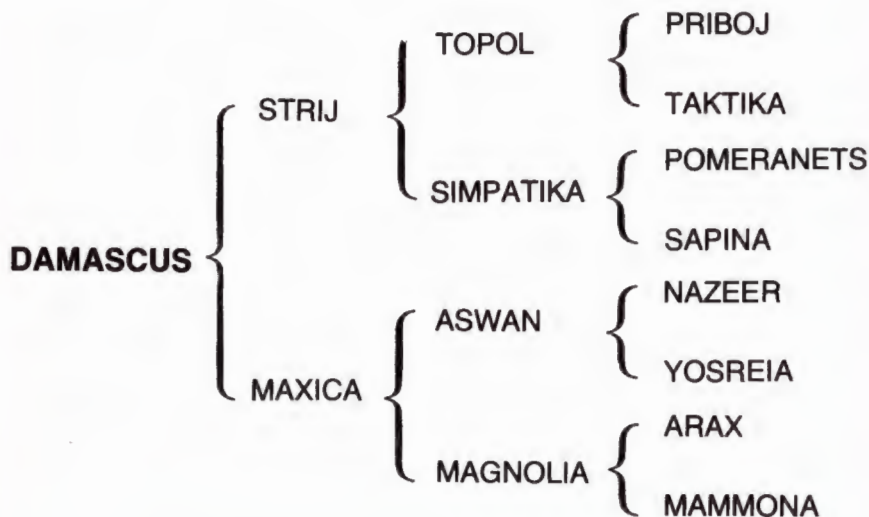

**Name/Number** : **MC JABASK ZIBELLA** - 256 -  
**Sex/Strain** : Female  
**Date of Birth** : 25 February 1988  
**The Owner** : Sheikh Mohammed Bin Khalifa Bin Hamad Al Thani  
**Country Which The Horse Imported From** : United Kingdom  
**Date of Import** : 7-9-1990  
**Colour/Markings** : Bay - Star. Whorl on Forehead at Eye Level. Left Hindleg : White Coronet, Striped Hoof. Whorl on Left and Right Upper Crest. Whorl on Stifle Both Sides. And Whorl on Breast.  
**Stud Book** : Reg. In Stud Book of AHSB. Vol. XVII. And Cert. No. 271/1990.  
**Sire** : **Boh Bit Obask** : Reg. In Stud Book of USA. No. 0192512.  
**Dam** : **MC Jabask Zyna** : Reg. In Stud Book of AHSB. Vol. XVII. And Cert. No. 258/1990.  
**Pedigree** :