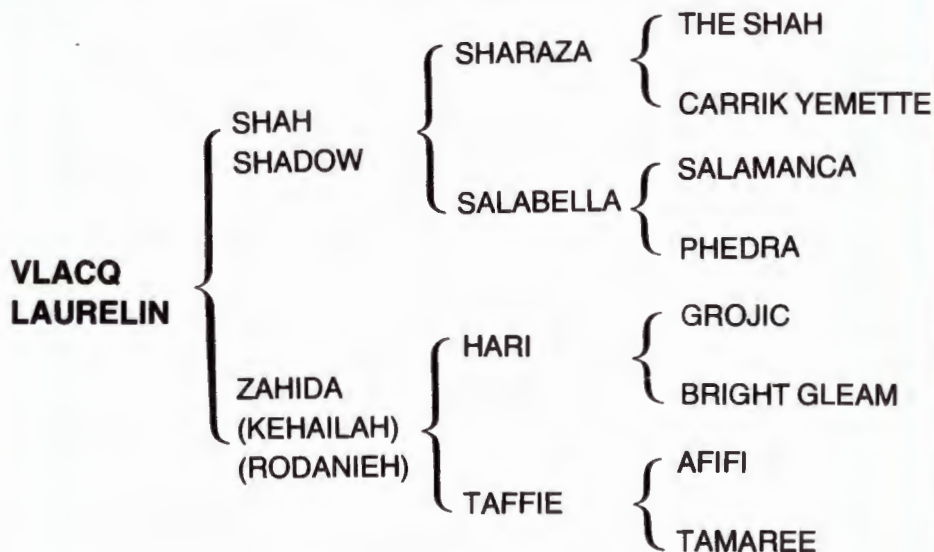

Name/Number : VLACQ LAURELIN - 251 -
Sex/Strain : Female - Kehaileh Rodanieh
Date of Birth : 26 April 1988
The Owner : Sheikh Ahmad Bin Ali Bin Ahmad Al Ahmad Al Thani

Country Which The

Horse Imported From : Vlacq Stud - United Kingdom

Date of Import : 9-7-1990

Colour/Markings : Bay - Irregular Star, Containing Whorl Just to Right of Mid Line at Upper Eye Level. Large Snip Between Nostrils and Entering the Left Nostril to Upper Lip. Right Hind : White Inside Coronet, Striped hoof. Whorl Either Sides Mid Crest. Whorl on Stifle Either Sides.

Stud Book : Reg. In Stud Book of AHSB. Vol. XVI. And Cert. No. 268/1988.

Sire : **Shah Shadow** : Reg. In Stud Book of AHSB. Vol. XV. P. 255.

Dam : **Zahida** : Reg. In Stud Book of AHSB. Vol. XIII. P. 311.

Pedigree :