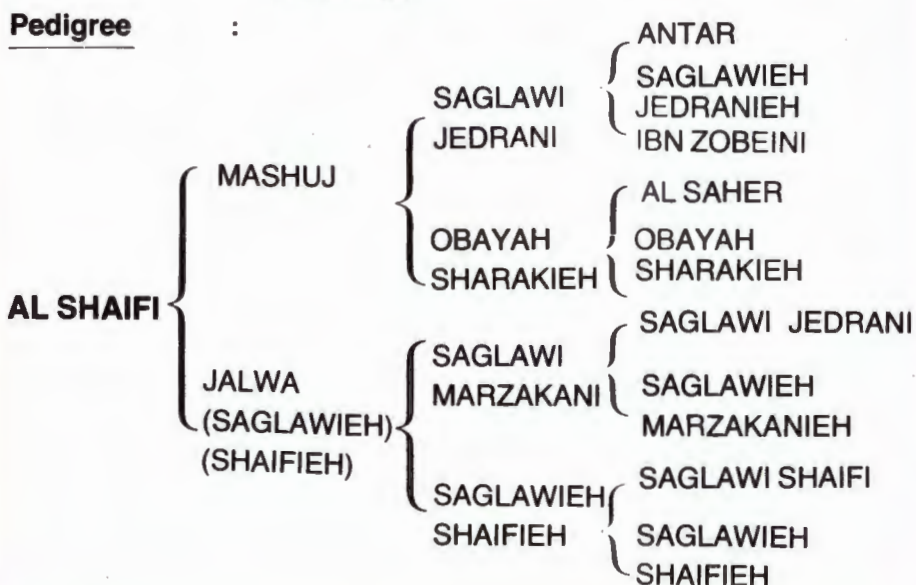

Name/Number : **AL SHAIFI - 266 -**
Sex/Strain : Male - Saglawi Shaifi
Date of Birth : 1988
The Owner : Mr. Yousif Bin Ahmad Al Romaihi

Country Which The Horse Imported From : Syrian Arab Republic

Date of Import : 20-9-1990

Colour/Markings : Bay - Star. And Stripe Ending by Fleshmark Entering the Left Nostril and to Upper Lip From Right Side. Fleshmark on Lower Lip. Whorl on Forehead at Eye Level. Left Foreleg : White to Above Mid Cannon. Right Hindleg : White to Fetlock, Striped Hooves. Whorl Either Sides Poll. And Whorl on Breast.

Stud Book : Reg. In Syrian Stud Book Vol. I. P. 207. No. A 0197.

Sire : **Mashuj** : Reg. In Syrian Stud Book Vol. I. P. 250. No. A 0283.

Dam : **Jalwa** : Reg. In Syrian Stud Book Vol. I. P. 210. No. A 0203.