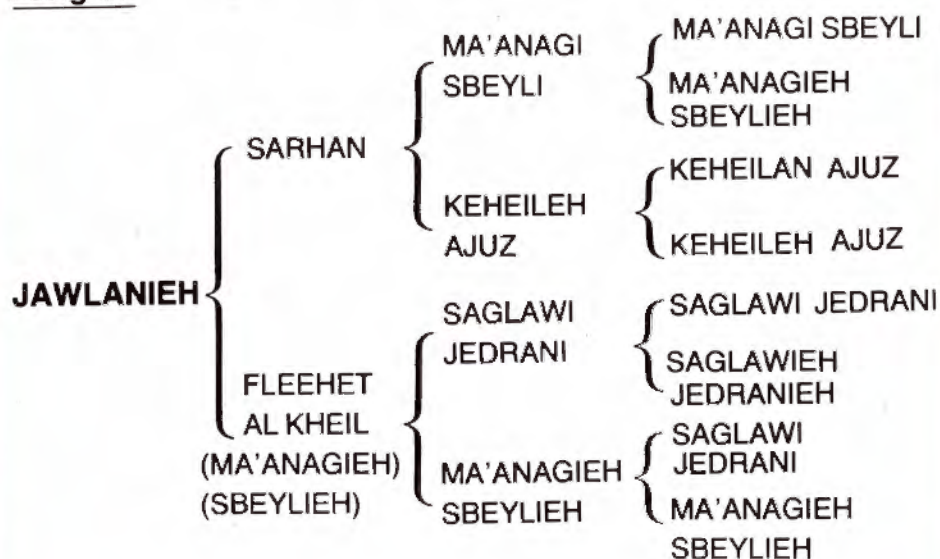

**Pedigree** :

**Name/Number** : **AL GHABRAA - 364 -**  
**Sex/Strain** : Female - Keheileh Nawakieh  
**Date of Birth** : 1985  
**The Owner** : Sheikh Khalifa Bin Jasim Bin Ali Al Thani  
**Country Which The Horse Imported From** : Syrian Arab Republic  
**Date of Import** : 16-10-1991  
**Colour/Markings** : Grey - Fleshmark on Nose. Whorl on Forehead at Eye Level. Forelegs : White to Below Fetlocks, Striped Hooves. Left Hindleg : White to Below Fetlock, White Hoof. Whorl on Mid Crest Both Sides. Whorl on Left and Right Below Breast. Freeze Mark, Number of Horse on Right Side of Neck.