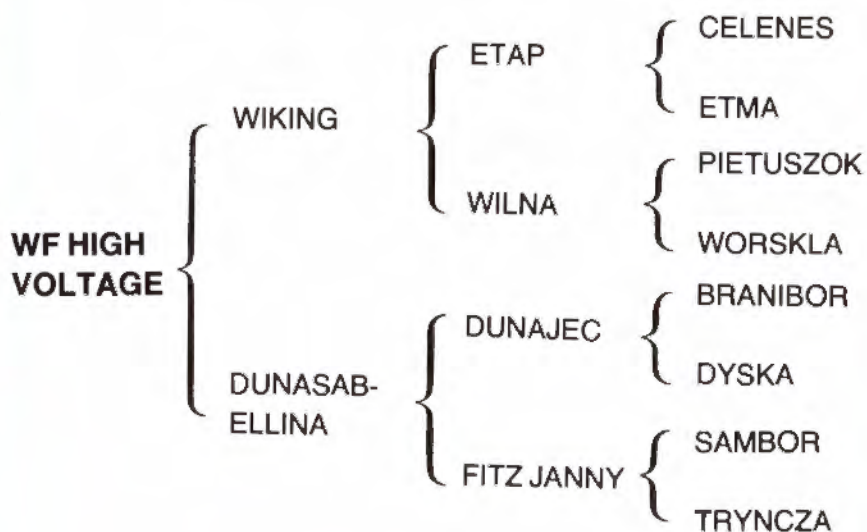

Name/Number : **WF HIGH VOLTAGE** - 396 -

Sex/Strain : Male

Date of Birth : 12 May 1988

The Owner : Sheikh Mohammed Bin Khalifa Bin Hamad Al Thani

Country Which The

Horse Imported From : United States of America

Date of Import : 6-11-1991

Colour/Markings : Bay - Star. Small Fleshmark Between Nostrils. Whorl on Forehead. Left Hindleg : White to Fetlock, White Hoof. Right Hindleg : White Coronet, Striped Hoof.

Stud Book : Reg. In Stud Book of US. America. No. 0444946.

Sire : **Wiking** : Reg. In Stud Book of US. America No. 0318543.

Dam : **Duna Sabellina** : Reg. In Stud Book of US. America No. 0187675.

Pedigree :