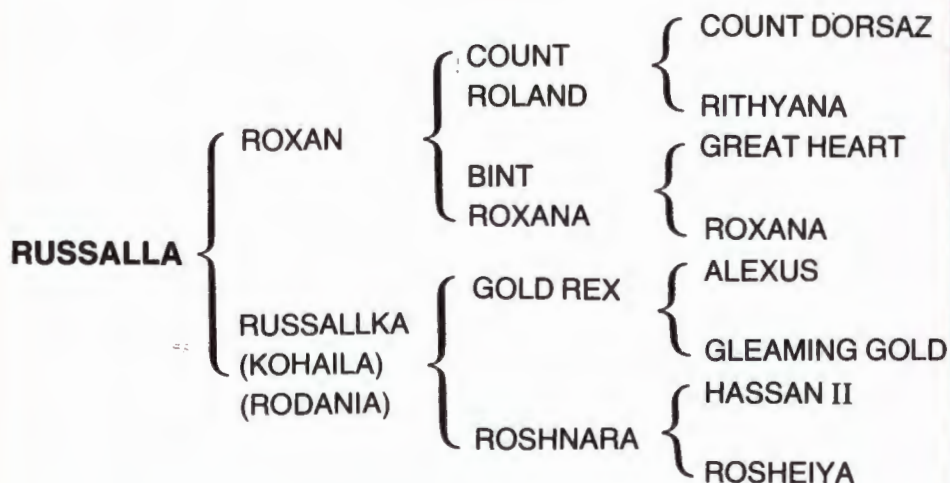

Name/Number : **RUSSALLA - 208 -**

Sex/Strain : Female - Kohaila Rodania

Date of Birth : 13 March 1983

The Owner : Sheikh Ali Bin Falih Al Thani

Country Which The

Horse Imported From : CWM Farm Arabian Stud. United Kingdom.

Date of Import : 16-10-1985

Colour/Markings : Chestnut - Star With Central Whorl at Eye Level. Small Snip Between Her Nostrils. Left Fore : White to $\frac{1}{2}$ Cannon, White Hoof. Hind Legs : Left, White to $\frac{1}{2}$ Cannon, Higher Behind. Right, White Pastern Higher Behind. Hind Hooves White. Feather Upper Trachea, Left Side of Neck.

Stud Book : Reg. In Stud Book of AHSB Vol. XV. P. 250.

Sire : **Roxan** : Reg. In Stud Book of AHSB. Vol. X. P. 55.

Dam : **Russalka** : Reg. In Stud Book of AHSB. Vol. XI. P. 86.

Pedigree :