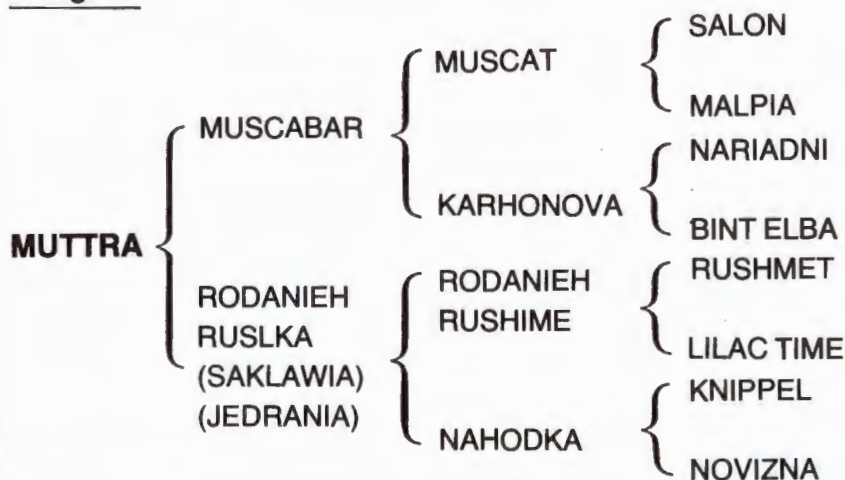

Name/Number : **MUTTRA - 238 -**
Sex/Strain : Male - Saklawi Jedrani
Date of Birth : 9 June 1988
The Owner : Sheikh Abdul Aziz Bin Khalid Al Thani
Country Which The Horse Imported From : Water Farm - United Kingdom

Date of Import : 10-2-1990

Colour/Markings : Chestnut - Star. And Stripe Conjoind to Upper Lip. Median Whorl Above Eye Level. Snip Mid Lower Lip. Left Foreleg : White to Fetlock, White Hoof. Right Foreleg : White to Knee, White Hoof. Left Hindleg : White to Hock, Right Hindleg : White to Fetlock, White Hooves. Bila Teral Whorls Behind Poll. Whorl Upper Chest Left Side.

Stud Book : Reg. In Stud Book of AHSB Vol. XVI. And Cert. No. 24/1989.

Sire : **Muscabar** : Reg. In Stud Book of AHSB. Vol. XV. P. 347.

Dam : **Rodanieh Rusalka** : Reg. In Stud Book of AHSB. Vol. XII. P. 116.

Pedigree :