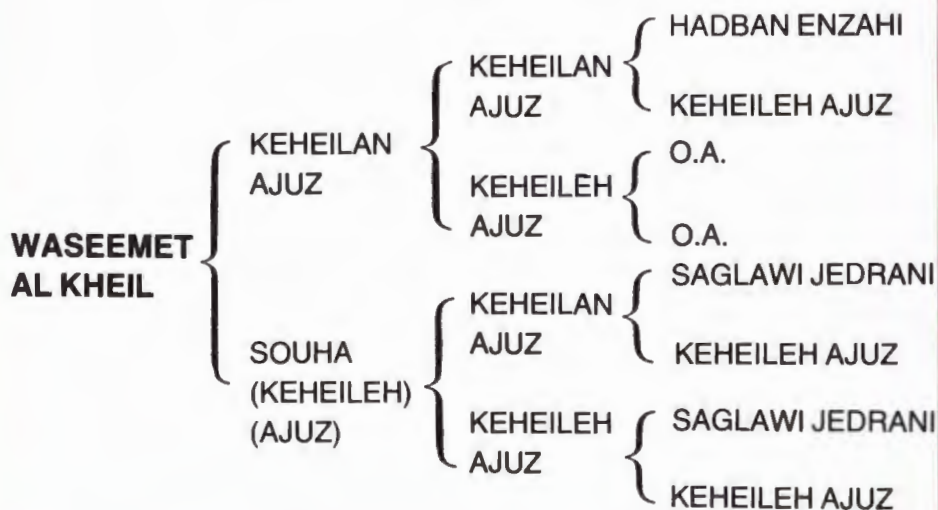

Name/Number : **WASEMET AL KHEIL - 216 -**

Sex/Strain : Female - Keheileh Ajuz

Date of Birth : 1980

The Owner : Sheikh Meshal Bin Hamad Al Thani

Country Which The

Horse Imported From : Syrian Arab Republic

Date of Import : 25-10-1988

Colour/Markings : Bay - Star. Stripe Starting From Nose to Nostrils and Upper Lip. Whorl on Forehead Below Star. Right Hindleg : White to Fetlock, White Hoof. Whorl on Left and Right Sides Upper Crest. Whorl Below Throat. And Whorl on Stifle Both Sides.

Stud Book : Reg. In Syrian Stud Book Vol. I. P. 310. No. A 0404.

Sire : **Keheilan Ajuz** : O.A. - Al Naim.

Dam : **Souha** : Reg. In Syrian Stud Book Vol. I. P. 305. No. A 0394.

Pedigree :