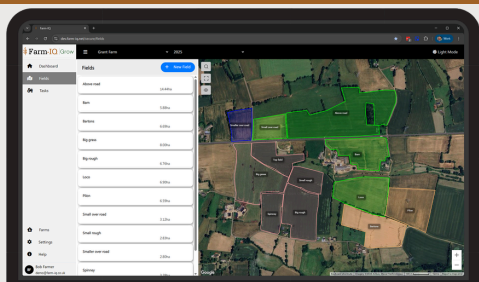

THE SMARTER WAY TO RUN YOUR FARM

Farm-IQ Grow – a comprehensive farm management platform that seamlessly integrates fields, crops, soil data, with task planning and confirmation.

Farm-IQ Grow brings your entire farm together through clear, visual mapping and integrated data. Fields, crops, soil information and plans are all layered into one intuitive map, giving you instant visibility and a better understanding of what's happening across your farm.

Built for multi-user collaboration, it connects your whole team in one system. Staff, contractors and advisors all work from the same live data, improving communication and ensuring a single, accurate source of truth. Tasks can be planned centrally and shared instantly, with progress and confirmations flowing back from the field through seamless integration with FieldOps—a simple mobile app for operators to view, complete and confirm work directly from the tractor or field.

Farm Overview

Manage your entire farm in one place. View fields, crop seasons and boundaries, with clear crop mapping across your land.

Crop Planning

Plan and manage crop seasons, colour fields by crop for quick visibility and track crop history and rotations.

Soil and Insights

Turn data into action. Visualise soil samples and recommendations directly against your fields for better decisions.

Task Management

Plan and track work with ease. Create tasks by crop or field and confirm completion seamlessly with FieldOps.