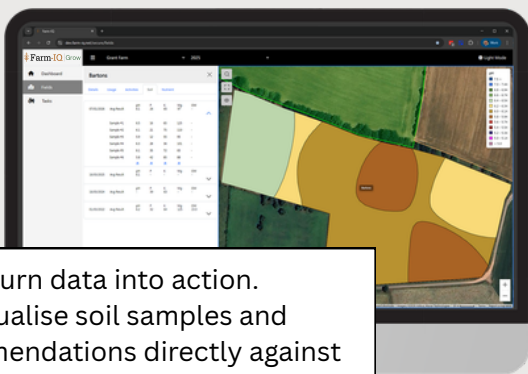

Built for multi-user collaboration, it connects your whole team in one system. Staff, contractors and advisors all work from the same live data, improving communication and ensuring a single, accurate source of truth. Tasks can be planned centrally and shared instantly, with progress and confirmations flowing back from the field through seamless integration with FieldOps—a simple mobile app for operators to view, complete and confirm work directly from the tractor or field.

With precision farming and soil nutrition at its core, Farm-IQ Grow helps you turn data into action. Visualise soil results, apply recommendations and manage variability across fields with confidence—supporting smarter decisions, optimised inputs and improved crop performance.

Farm Overview

Manage your entire farm in one place. View fields, crop seasons and boundaries, with clear crop mapping across your land.

Crop Planning

Plan and manage crop seasons, colour fields by crop for quick visibility and track crop history and rotations.

Soil and Insights

Turn data into action. Visualise soil samples and recommendations directly against your fields for better decisions.

Task Management

Plan and track work with ease. Create tasks by crop or field and confirm completion seamlessly with FieldOps.