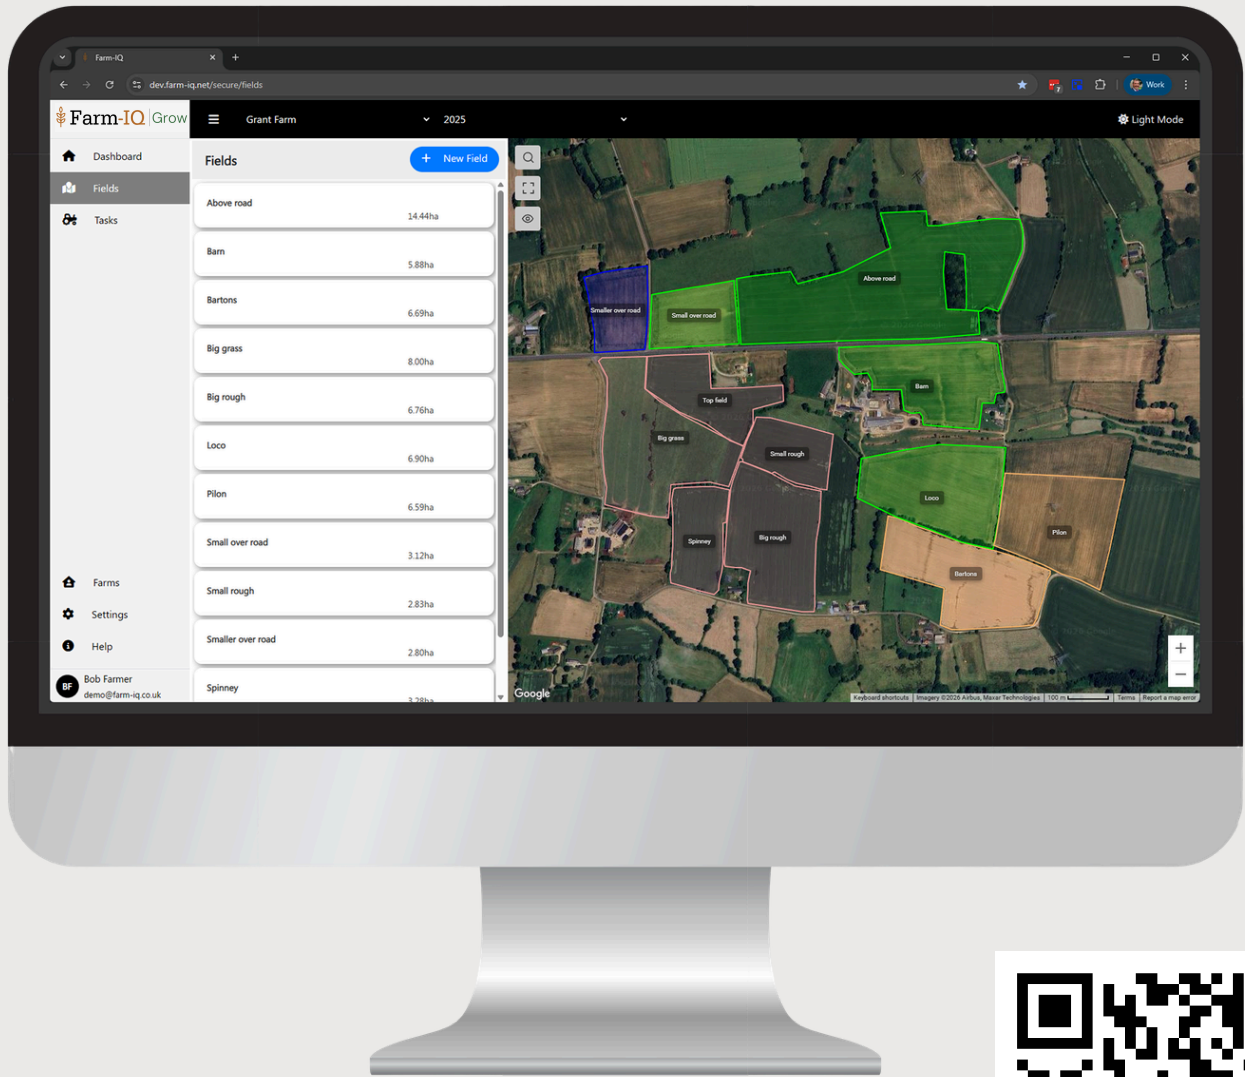

THE SMARTER WAY TO RUN YOUR FARM

Farm-IQ Grow – a comprehensive farm management platform that seamlessly integrates fields, crops, soil data, with task planning and confirmation.

Farm-IQ Grow brings your entire farm together through clear, visual mapping and integrated data. Fields, crops, soil information and plans are all layered into one intuitive map, giving you instant visibility and a better understanding of what's happening across your farm.

Built for multi-user collaboration, it connects your whole team in one system. Staff, contractors and advisors all work from the same live data, improving communication and ensuring a single, accurate source of truth. Tasks can be planned centrally and shared instantly, with progress and confirmations flowing back from the field through seamless integration with FieldOps—a simple mobile app for operators to view, complete and confirm work directly from the tractor or field.

With precision farming and soil nutrition at its core, Farm-IQ Grow helps you turn data into action. Visualise soil results, apply recommendations and manage variability across fields with confidence—supporting smarter decisions, optimised inputs and improved crop performance.

Farm Overview

Manage your entire farm in one place. View fields, crop seasons and boundaries, with clear crop mapping across your land.

Crop Planning

Plan and manage crop seasons, colour fields by crop for quick visibility and track crop history and rotations.