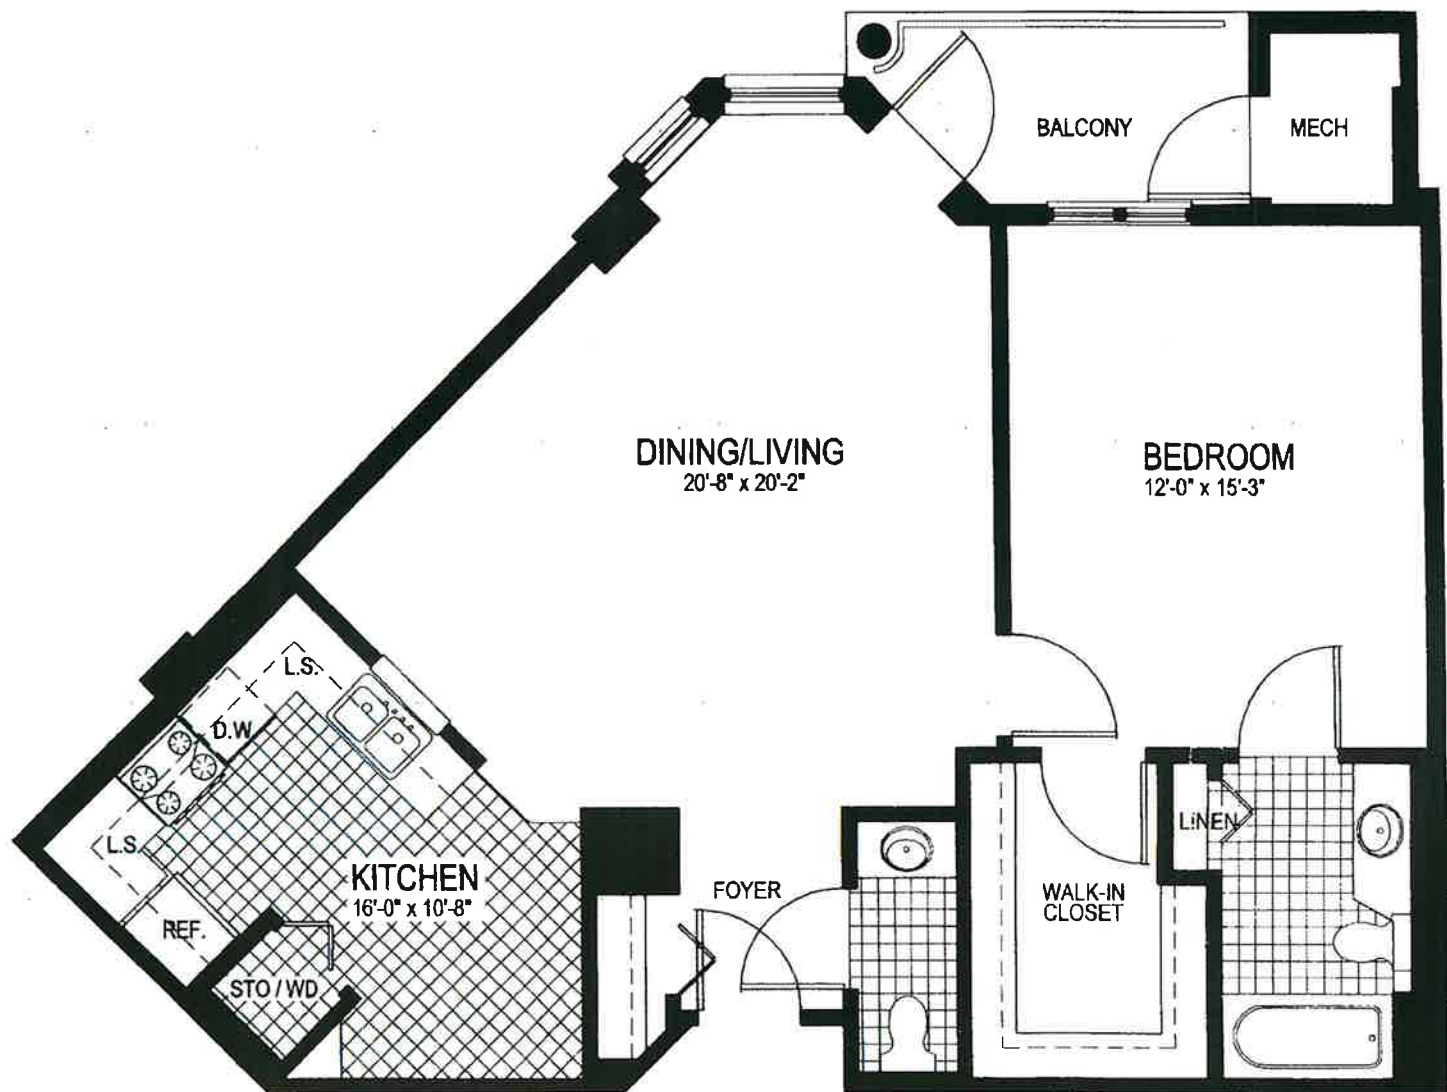

BLAKEHURST

1055 West Joppa Road • Towson, Maryland 21204 • (410) 296-2900

884 Square Feet

Details and dimensions may vary slightly

One Bedroom Special