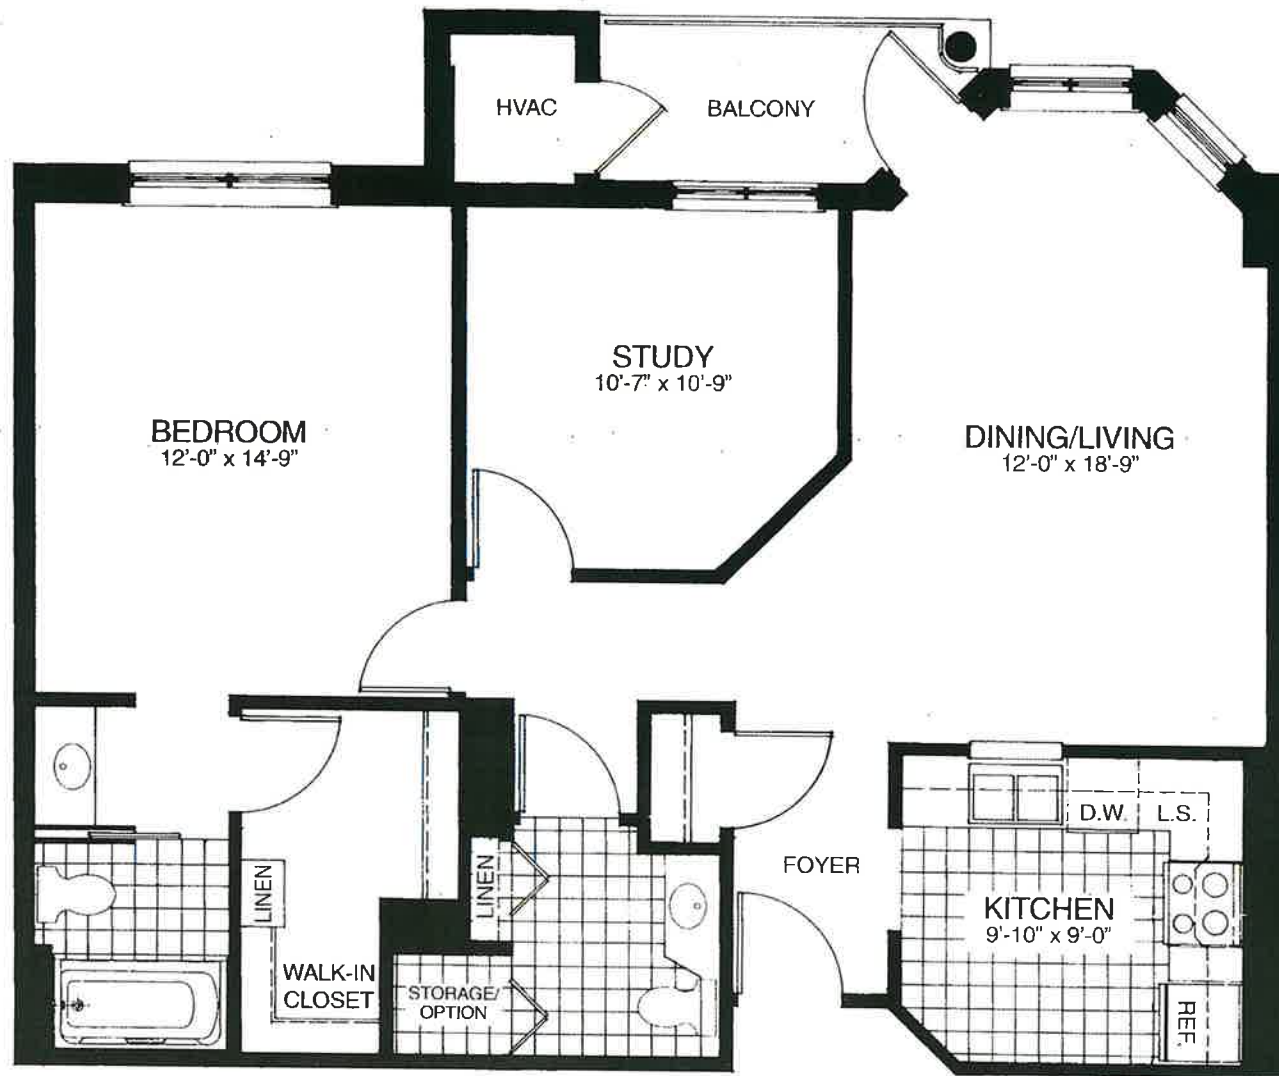

BLAKEHURST

1055 West Joppa Road • Towson, Maryland 21204 • (410) 296-2900

927 Square Feet

Details and dimensions may vary slightly

One Bedroom Den