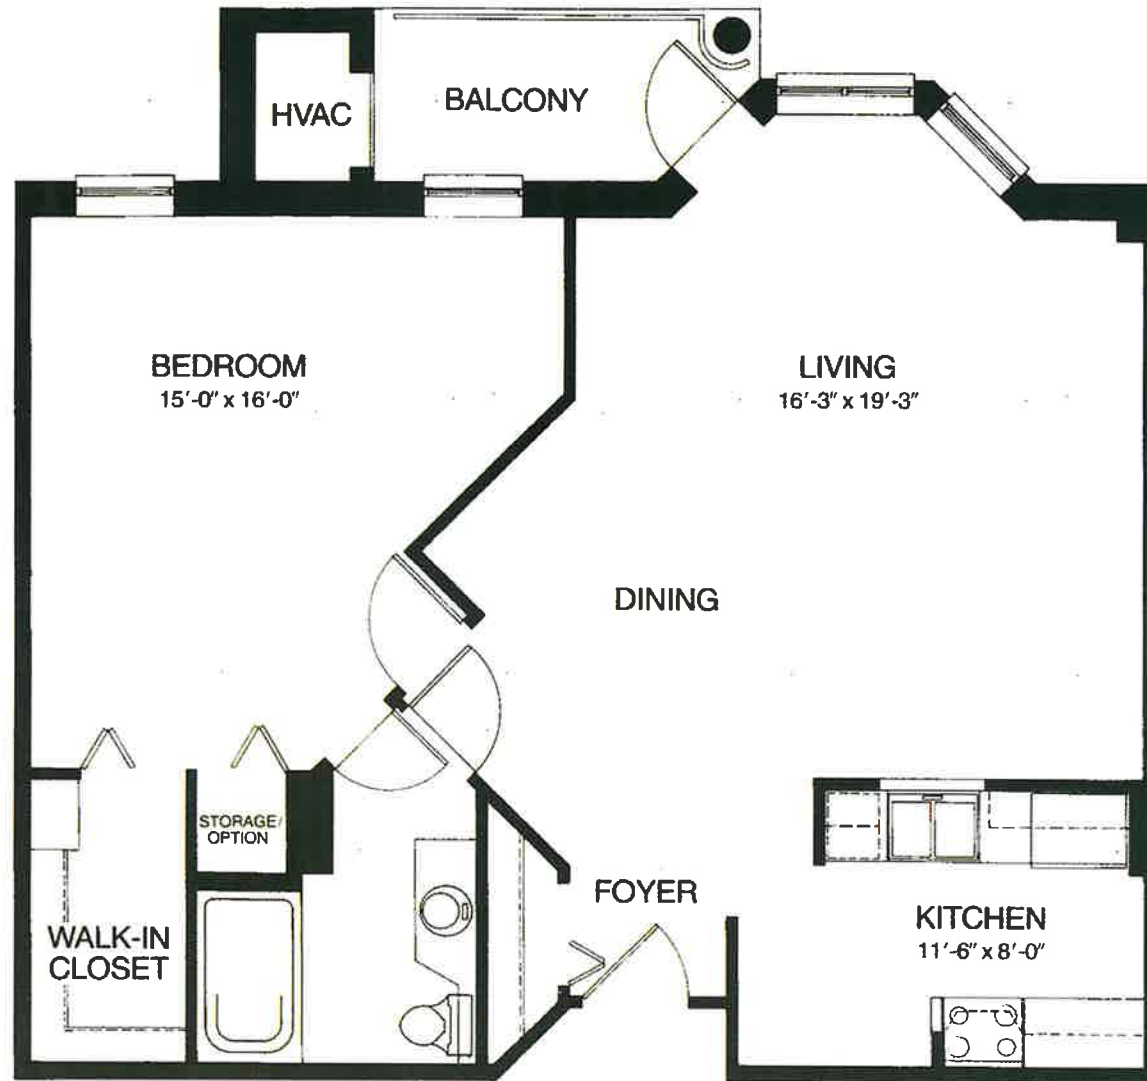

BLAKEHURST

1055 West Joppa Road • Towson, Maryland 21204 • (410) 296-2900

822 Square Feet

Details and dimensions may vary slightly

One Bedroom Deluxe