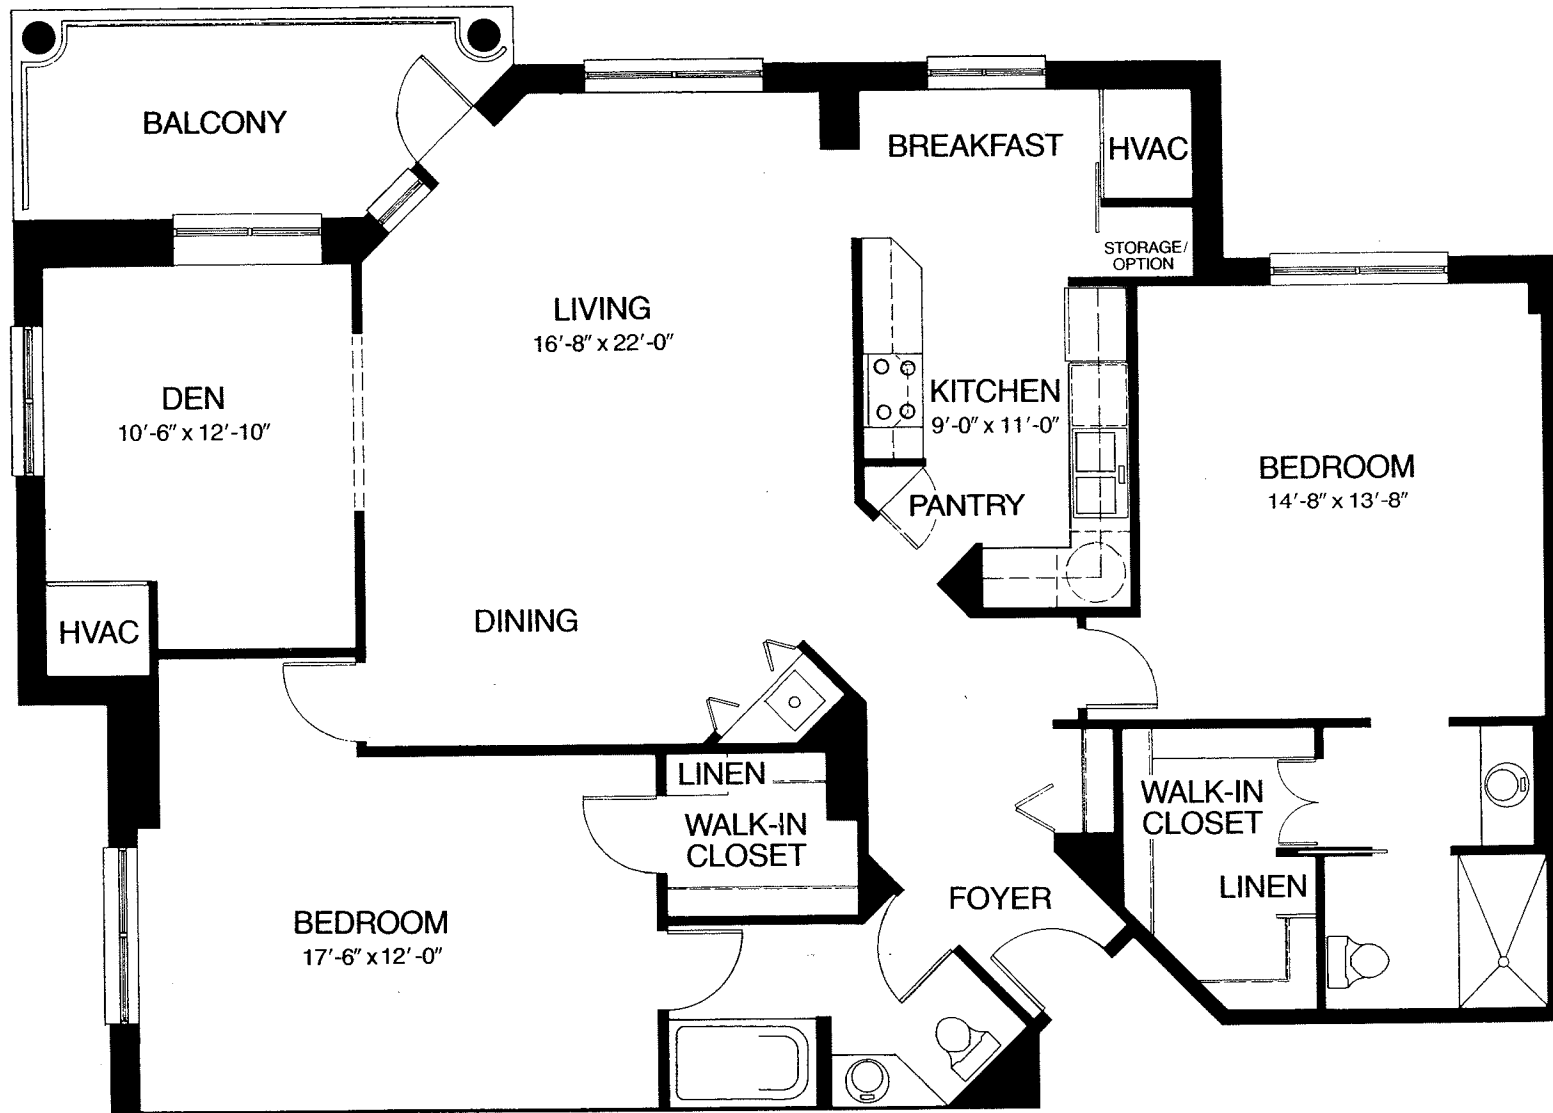

BLAKEHURST

1055 West Joppa Road • Towson, Maryland 21204 • (410) 296-2900

Two Bedroom Grand

Scale: 1/4" = 1'-0"
Dimensions may vary slightly.