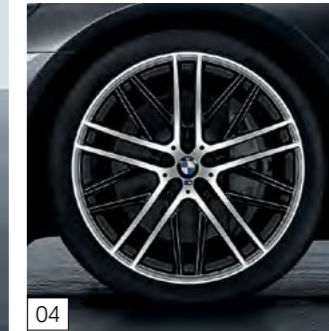

01

EXTERIOR. BMW 6 SERIES.

1 20" light alloy wheels Multi-spoke style 410
In Bicolour gloss black and featuring burnished rim edging.

1 BMW M Performance wing mirror caps, carbon

1 BMW M Performance front grille, black

2 20" light alloy wheels Star-spoke style 311
In chrome and featuring visible wheel bolts, these wheels give the vehicle a strikingly sporty appearance with their exclusive look.

3 20" light alloy wheels Cross-spoke style 312
With a Ferric Grey finish and visible wheel bolts for a sporty look.

4 20" light alloy wheels V-Spoke style 356
In Bicolour Ferric Grey, burnished on the visible sides and featuring visible wheel bolts.

5 20" M light alloy wheels Double-spoke style 434 M
Finished in Ferric Grey for an exclusive and dynamic look.

6 20" BMW M Performance light alloy wheels V-spoke 464 M
In Bicolour Ferric Grey, burnished on the visible sides, with visible wheel bolts and featuring the BMW M logo.

7 20" light alloy wheels V-Spoke style 281
In Reflex Silver for an exclusive look that gives the vehicle a particularly sporty profile.

02

03

04

05

06

07

01

EXTERIOR. BMW 7 SERIES.

1 21" light alloy wheels Multi-spoke style 629
In Bicolour Orbit Grey and burnished on the visible sides.

2 19" light alloy wheels V-Spoke style 620
Adding an impressively exclusive note.

3 19" M light alloy wheels Double-spoke style 647 M
In Bicolour and with the BMW M logo.

4 21" BMW M Performance light alloy wheels Double-spoke style 650 M
Forged, in Bicolour gloss Black, burnished on the visible sides and featuring the BMW M logo.

5 18" light alloy wheels Multi-spoke style 619
Forged for a particularly exclusive appearance.