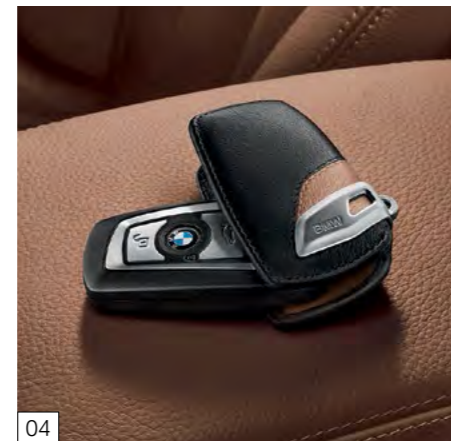

01

1 Travel rug

Whether it's to keep you warm or simply something to cosy up to, this travel rug in beige/dark brown offers all the versatility you need. It also elegantly underscores the luxurious atmosphere in the vehicle. Made in 100% high-quality, extra-fine merino wool and with a jacquard weave.

2 BMW Display Key case

This custom-fit case in high-quality Black Nappa leather reliably protects the BMW Display Key from dirt and scratches.

3+4 Key case

The key case in high-quality leather is firmly attached to the key by means of an elegant steel clasp. It protects against scratches, dirt and moisture and prevents buttons from accidentally being pressed. It is available in different styles and various colour combinations, depending on model.

02

03

04

5 All-weather floor mats

The precisely fitting, hard-wearing all-weather mats with their raised bordering and elegant design not only protect the footwells from damp and dirt, but also prevent feet from getting wet. They are available in black and include a high quality chrome insert in the form of the number 7 for the BMW 7 Series.

05

10|11

INTERIOR

BMW M PERFORMANCE ACCESSORIES.

Motorsport in its most exclusive form: sophisticated materials such as carbon, Alcantara and stainless steel, plus a host of sporty and individual equipment ideas, allow you to create your own motorsport atmosphere in the cockpit. BMW M Performance Accessories also offer ultimate sportiness for the exterior, chassis and drivetrain.

- BMW M Performance Alcantara steering wheel II with carbon trim
- BMW M Performance pedal covers
- BMW M Performance key case

Experience the fascinating world of motorsport with BMW Performance Accessories:
bmw.com.au/mpformance