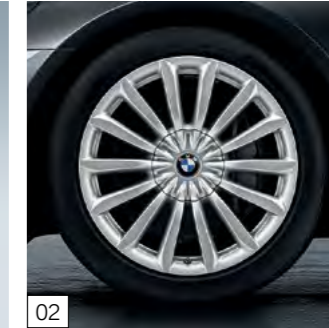

01

EXTERIOR. BMW 6 SERIES.

1 20" light alloy wheels Multi-spoke style 410
In Bicolour gloss black and featuring burnished rim edging.

1 BMW M Performance wing mirror caps, carbon

1 BMW M Performance front grille, black

2 20" light alloy wheels Star-spoke style 311
In chrome and featuring visible wheel bolts, these wheels give the vehicle a strikingly sporty appearance with their exclusive look.

3 20" light alloy wheels Cross-spoke style 312
With a Ferric Grey finish and visible wheel bolts for a sporty look.

4 20" light alloy wheels V-Spoke style 356
In Bicolour Ferric Grey, burnished on the visible sides and featuring visible wheel bolts.

5 20" M light alloy wheels Double-spoke style 434 M
Finished in Ferric Grey for an exclusive and dynamic look.

6 20" BMW M Performance light alloy wheels V-spoke 464 M
In Bicolour Ferric Grey, burnished on the visible sides, with visible wheel bolts and featuring the BMW M logo.

7 20" light alloy wheels V-Spoke style 281
In Reflex Silver for an exclusive look that gives the vehicle a particularly sporty profile.

02

03

04

05

06

07

01

EXTERIOR. BMW 7 SERIES.

1 21" light alloy wheels Multi-spoke style 629
In Bicolour Orbit Grey and burnished on the visible sides.

2 19" light alloy wheels V-Spoke style 620
Adding an impressively exclusive note.

3 19" M light alloy wheels Double-spoke style 647 M
In Bicolour and with the BMW M logo.

4 21" BMW M Performance light alloy wheels Double-spoke style 650 M
Forged, in Bicolour gloss Black, burnished on the visible sides and featuring the BMW M logo.

5 18" light alloy wheels Multi-spoke style 619
Forged for a particularly exclusive appearance.