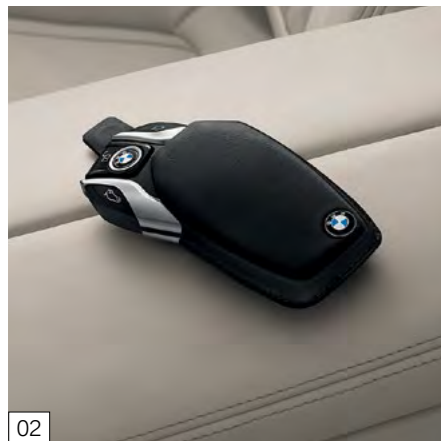

01

1 Travel rug

Whether it's to keep you warm or simply something to cosy up to, this travel rug in beige/dark brown offers all the versatility you need. It also elegantly underscores the luxurious atmosphere in the vehicle. Made in 100% high-quality, extra-fine merino wool and with a jacquard weave.

2 BMW Display Key case

This custom-fit case in high-quality Black Nappa leather reliably protects the BMW Display Key from dirt and scratches.

3+4 Key case

The key case in high-quality leather is firmly attached to the key by means of an elegant steel clasp. It protects against scratches, dirt and moisture and prevents buttons from accidentally being pressed. It is available in different styles and various colour combinations, depending on model.