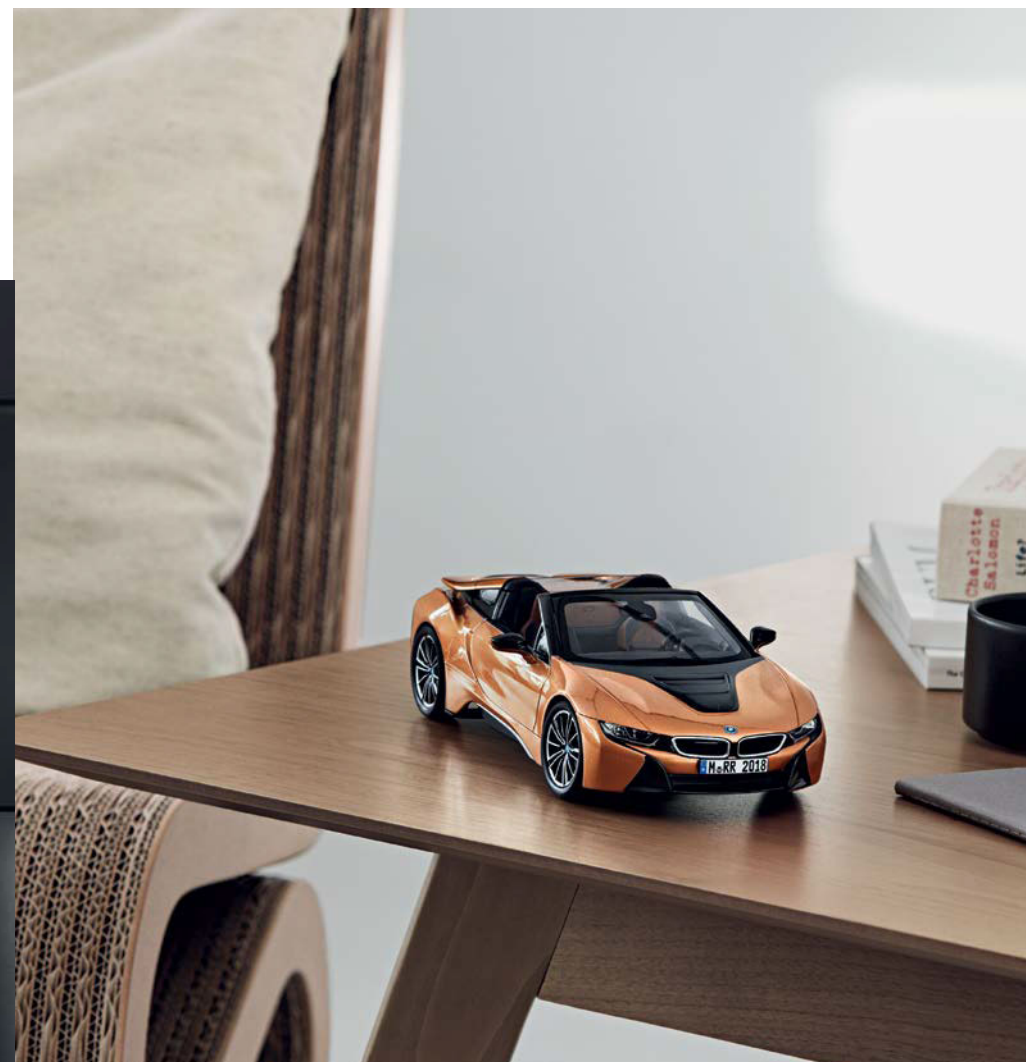

Miniature BMW M2
Launch model in original colour.
Detailed interior and rubber tyres.
1:18 scale.

$189

Miniature BMW i8 Roadster
Launch model in original colour.
Detailed interior. Interior flocking, rubber
tyres. 1:18 scale.

$235

**Miniature BMW M6 GTLM Art Car
John Baldessari**
Design by John Baldessari. 1. Race:
Rolex 24 at DAYTONA in January 2017.
With acrylic box, 1:18 scale.

$390