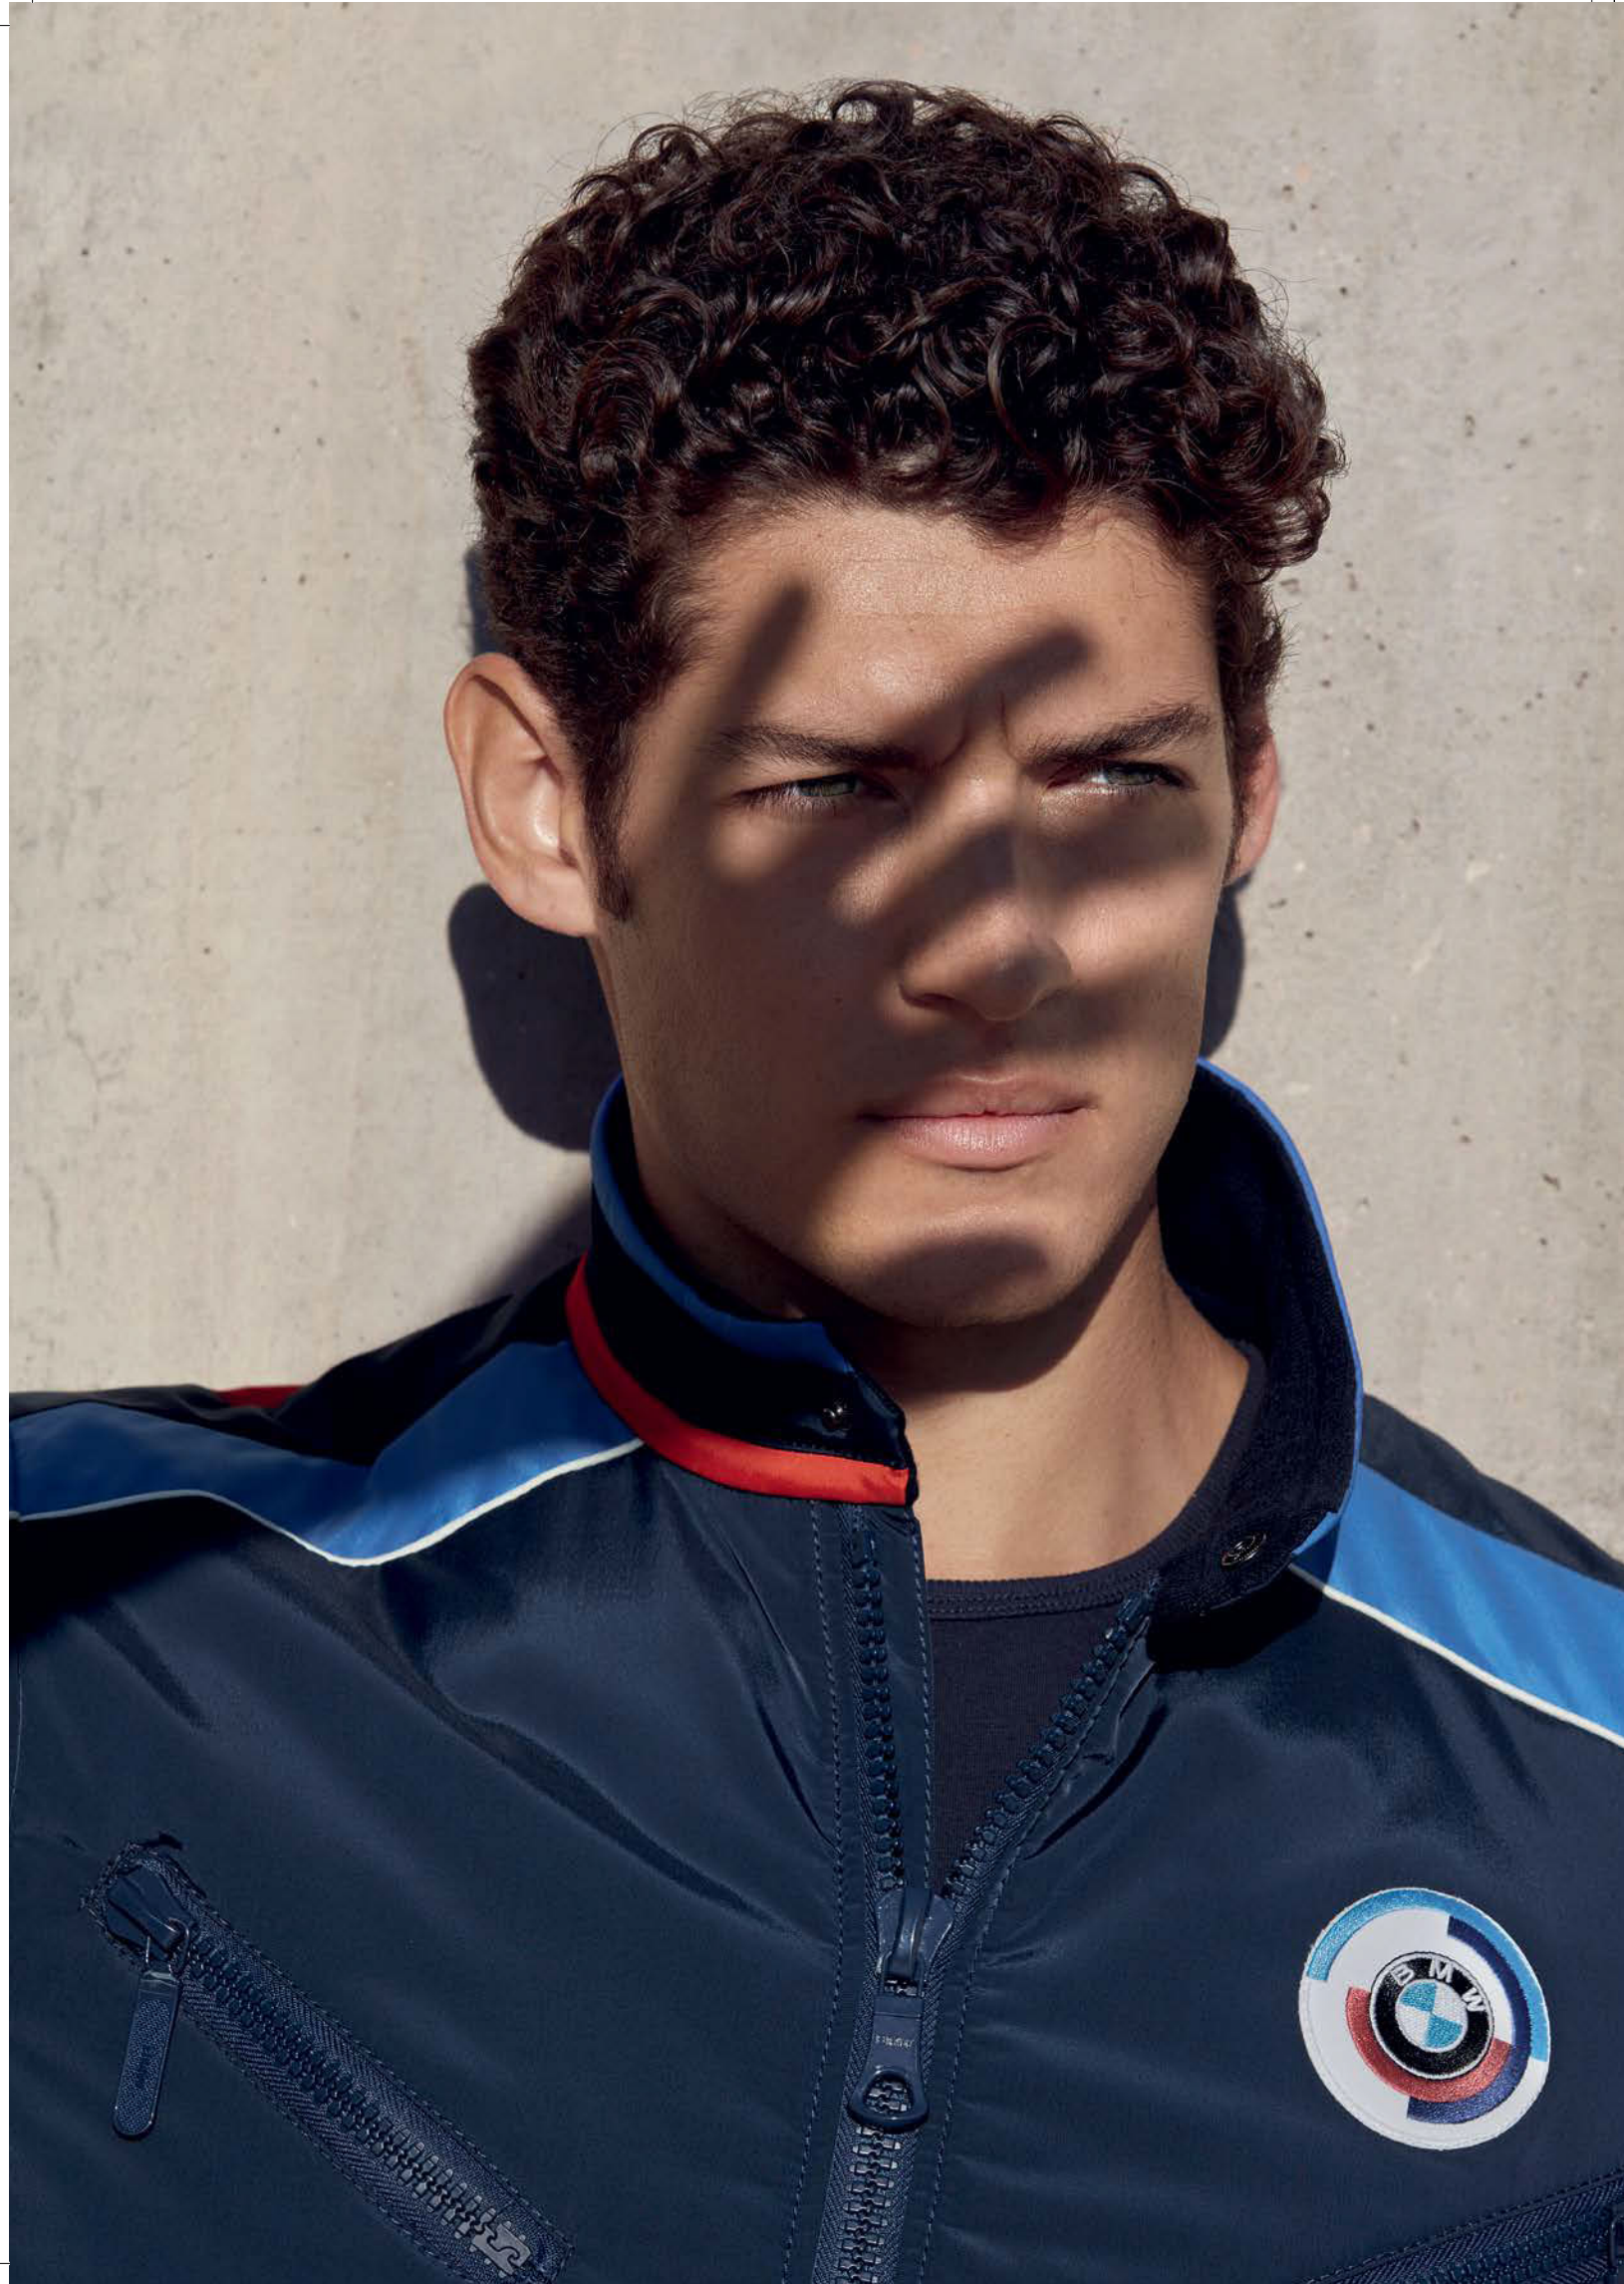

**BMW Classic Jacket Motorsport, men**

New interpretation of the historic BMW Motorsport jacket. Lightly padded, with zip pockets and stand-up collar.

\$495

POWER.
THE DRIVE THAT CREATES
SUPERIOR PERFORMANCE.
BMW M COLLECTION.