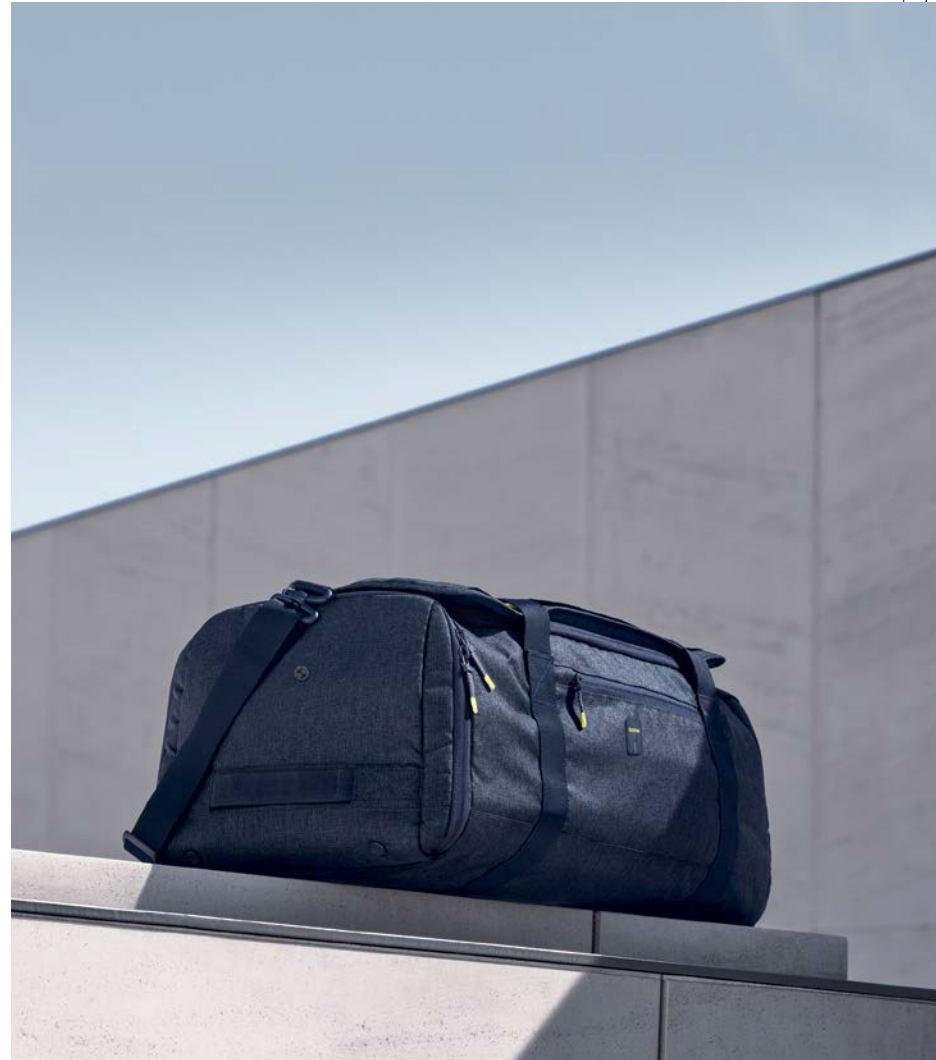

\$89**BMW Active Gilet, men**

Windproof with college collar, one breast pocket and two side pockets, lined with contrasting mesh and BMW badge at the hem.

\$149

**BMW Active Sports Bag**

With spacious main compartment, two outside pockets and ventilated separate shoe compartment. Capacity: 40 litres.