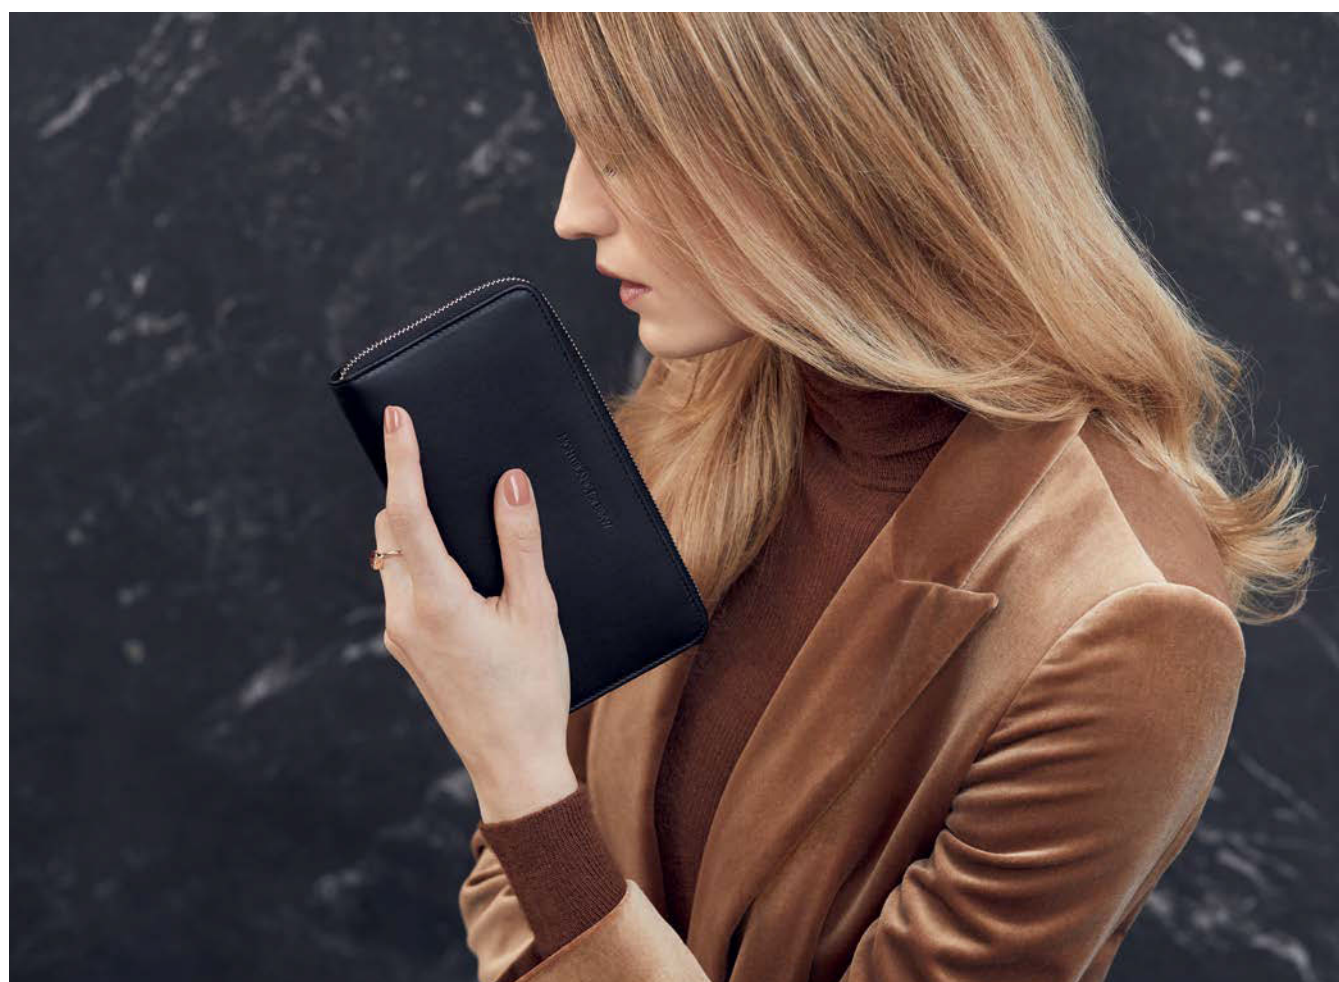

Montblanc for BMW Wallet

Made of soft leather. 8 credit card pockets, 3 note compartments, 1 zipped compartment and 2 additional compartments. Made in Italy.

$579

Montblanc for BMW Document Bag

Made of fine Italian leather with partial pattern imprint and Montblanc for BMW branding. Made in Italy.

$1.689

Montblanc for BMW Notebook

Cover made of leather with unique Montblanc for BMW pattern imprint. Silver edging and bookmark. Made in Italy.

$129

BMW Iconic Cufflinks

With black onyx insert and T-bar locking mechanism for easy insertion into the cuff. Made in Germany.

$449