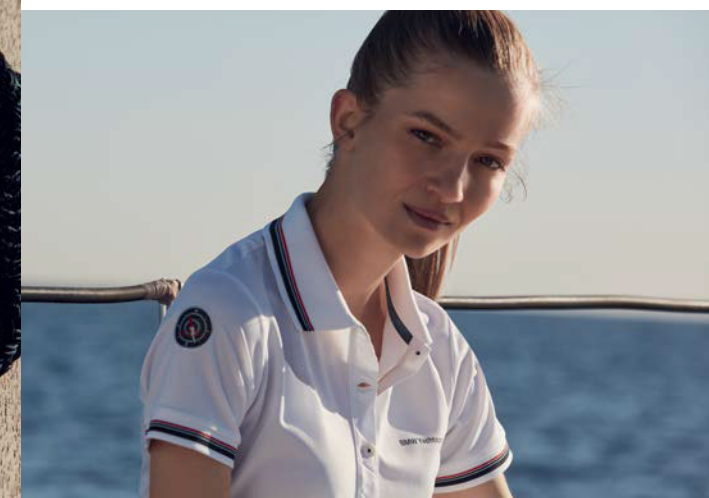

BMW Yachtsport Polo Shirt, ladies
Fast drying, with UV protection 40+. Front strip with four buttons, zigzag stitch and knitted collar.

$139