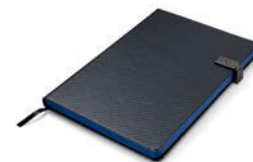

BMW M Notebook
80 g/m² FSC paper, PU leather
Black
Format: 21 x 16 cm
80 24 2454757
$49