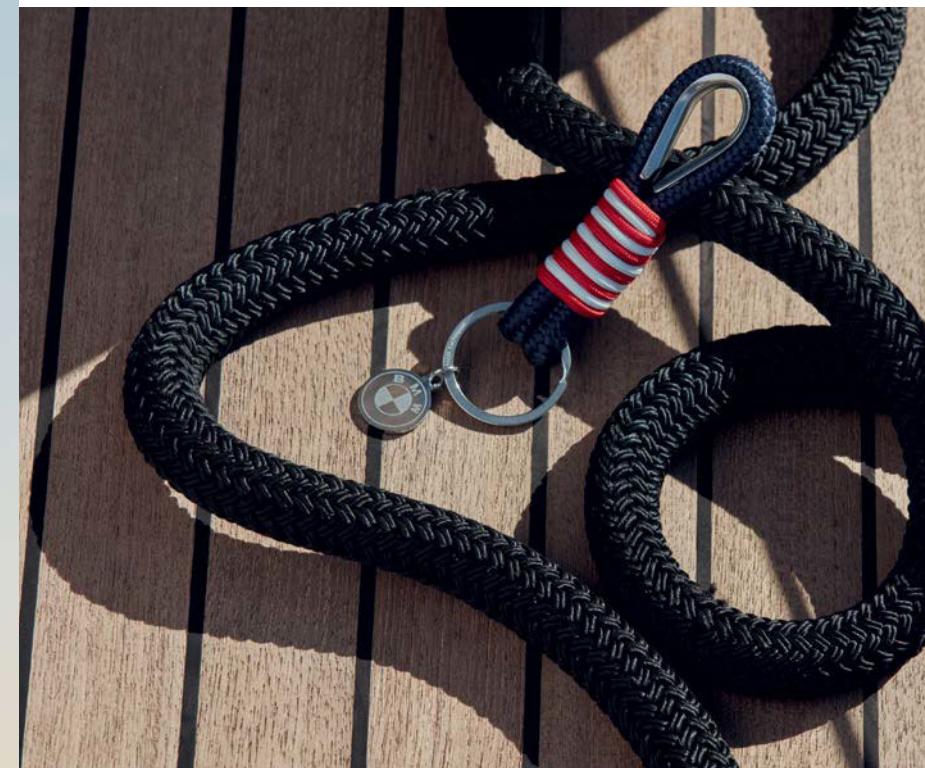

BMW Yachtsport Jacket, men
Breathable, waterproof and windproof, with sealed seams. Knitted cuffs on sleeves and hem, inside pocket with zipper.

$279

BMW Yachtsport Key Ring
Sturdy, maritime in the shape of a heart thimble with red and white cord and BMW Yachtsport branding.

$45

BMW Yachtsport Jacket, ladies
Lightweight, waterproof, with removable hood. Zipped pockets outside and inside, front strip with zigzag stitch.

$279

BMW Yachtsport Polo Shirt, ladies
Fast drying, with UV protection 40+. Front strip with four buttons, zigzag stitch and knitted collar.

$139