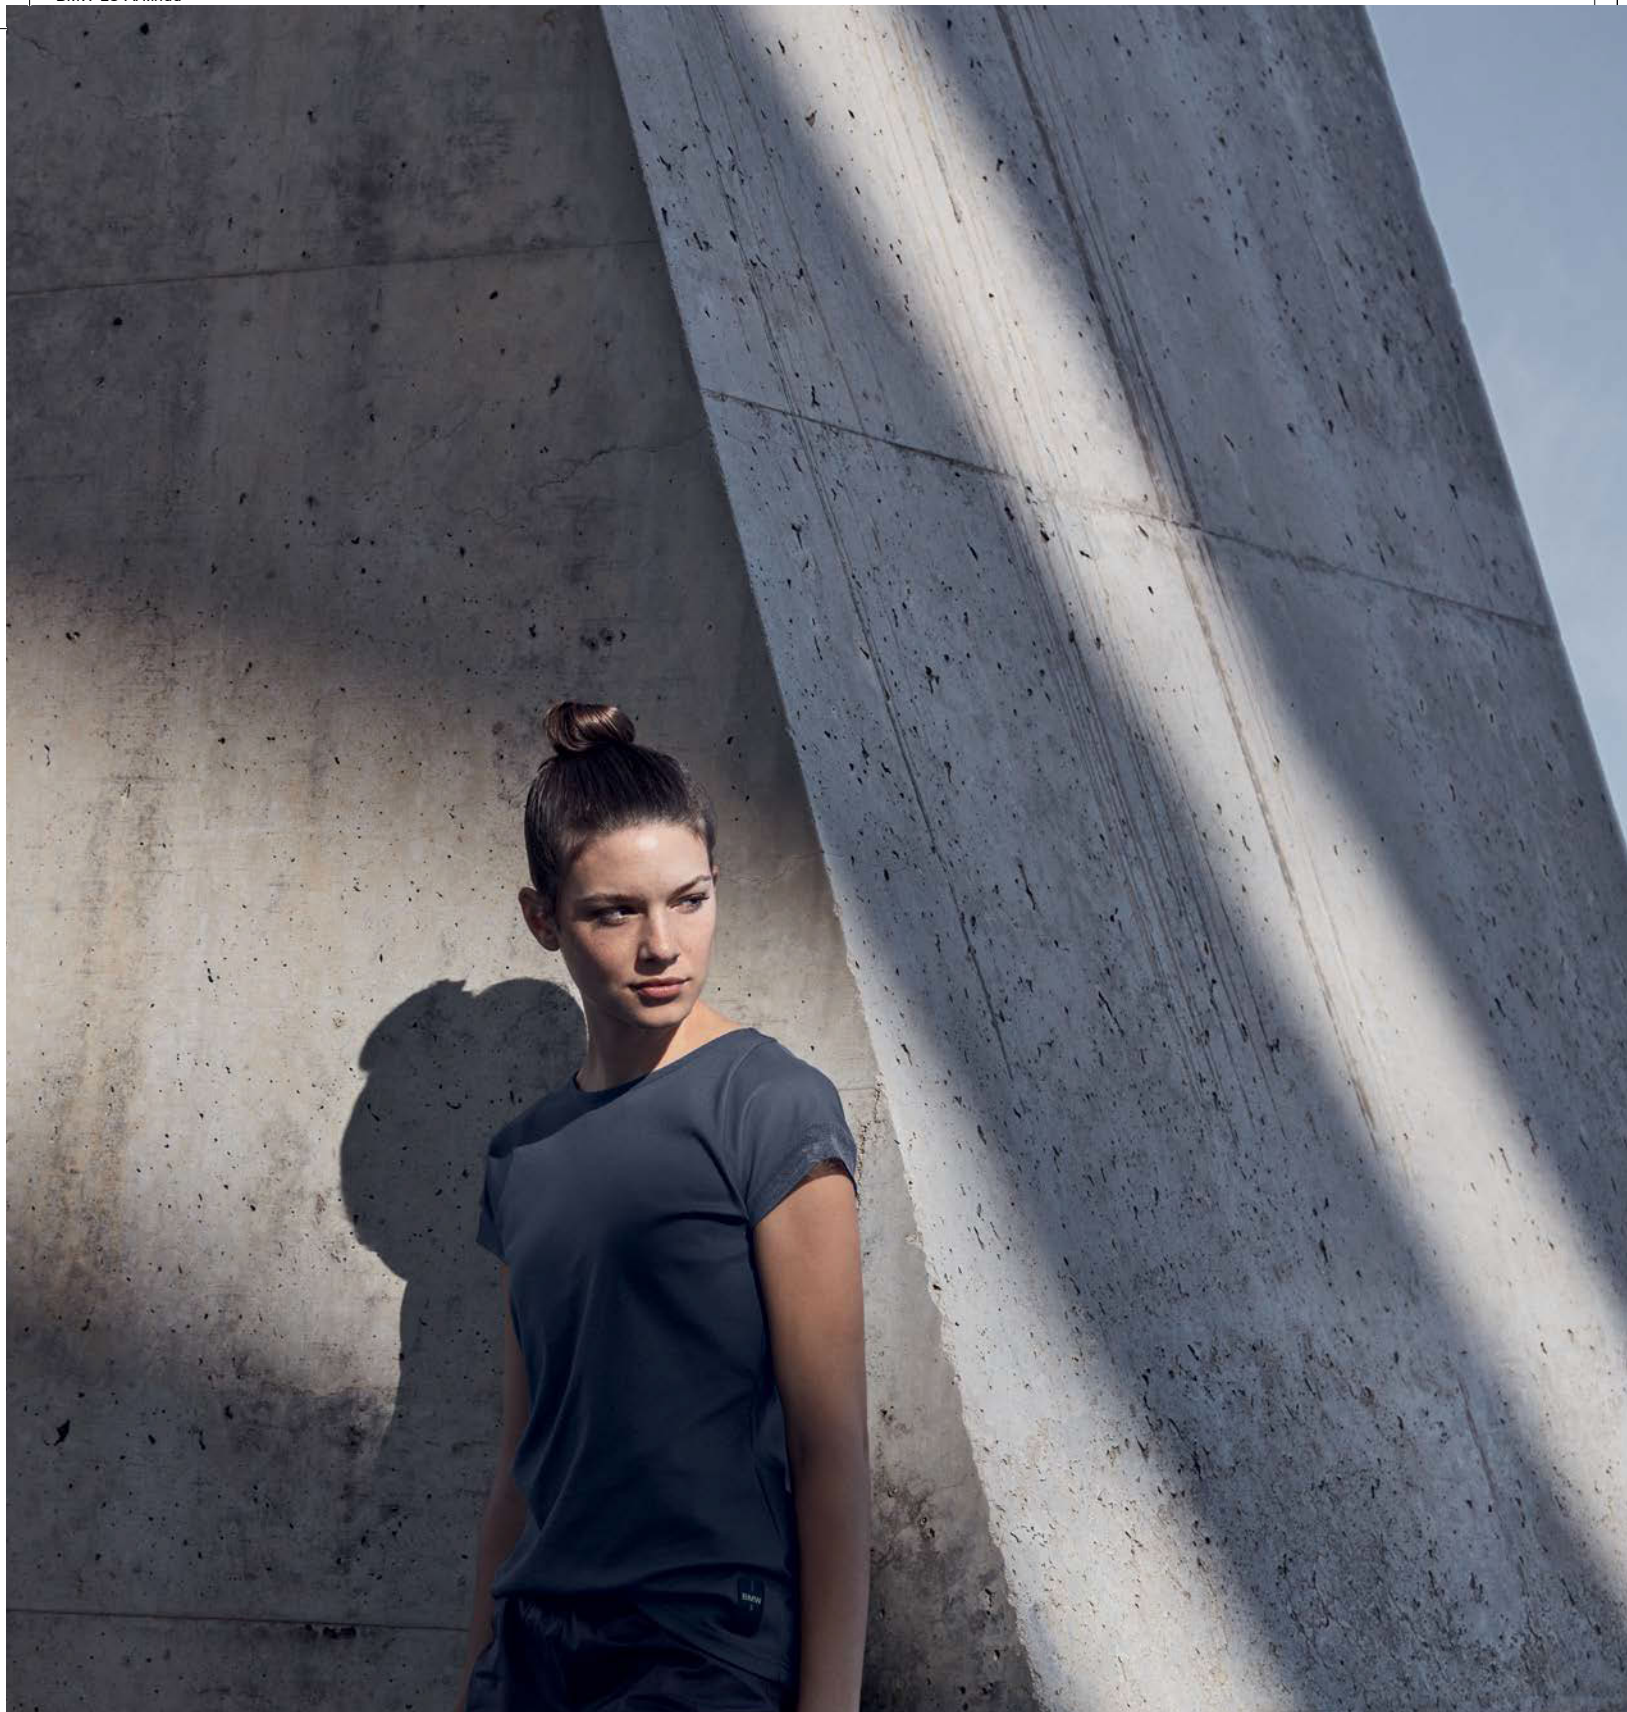

BMW Active T-Shirt, ladies

Made of light, double-layered fabric, with neckline at the back, longer hem at the back and sleeve ends with tonal mesh inserts.

$89

BMW Active Drinks Bottle, Sport

Light water bottle with transparent body, inner stainless steel container and handle with carrying strap. Capacity: 420 ml.

$45

BMW Active Gilet, ladies

Windproof, with hood. Back slit in contrasting mesh colour with zipper. BMW badge at front hem.

$149