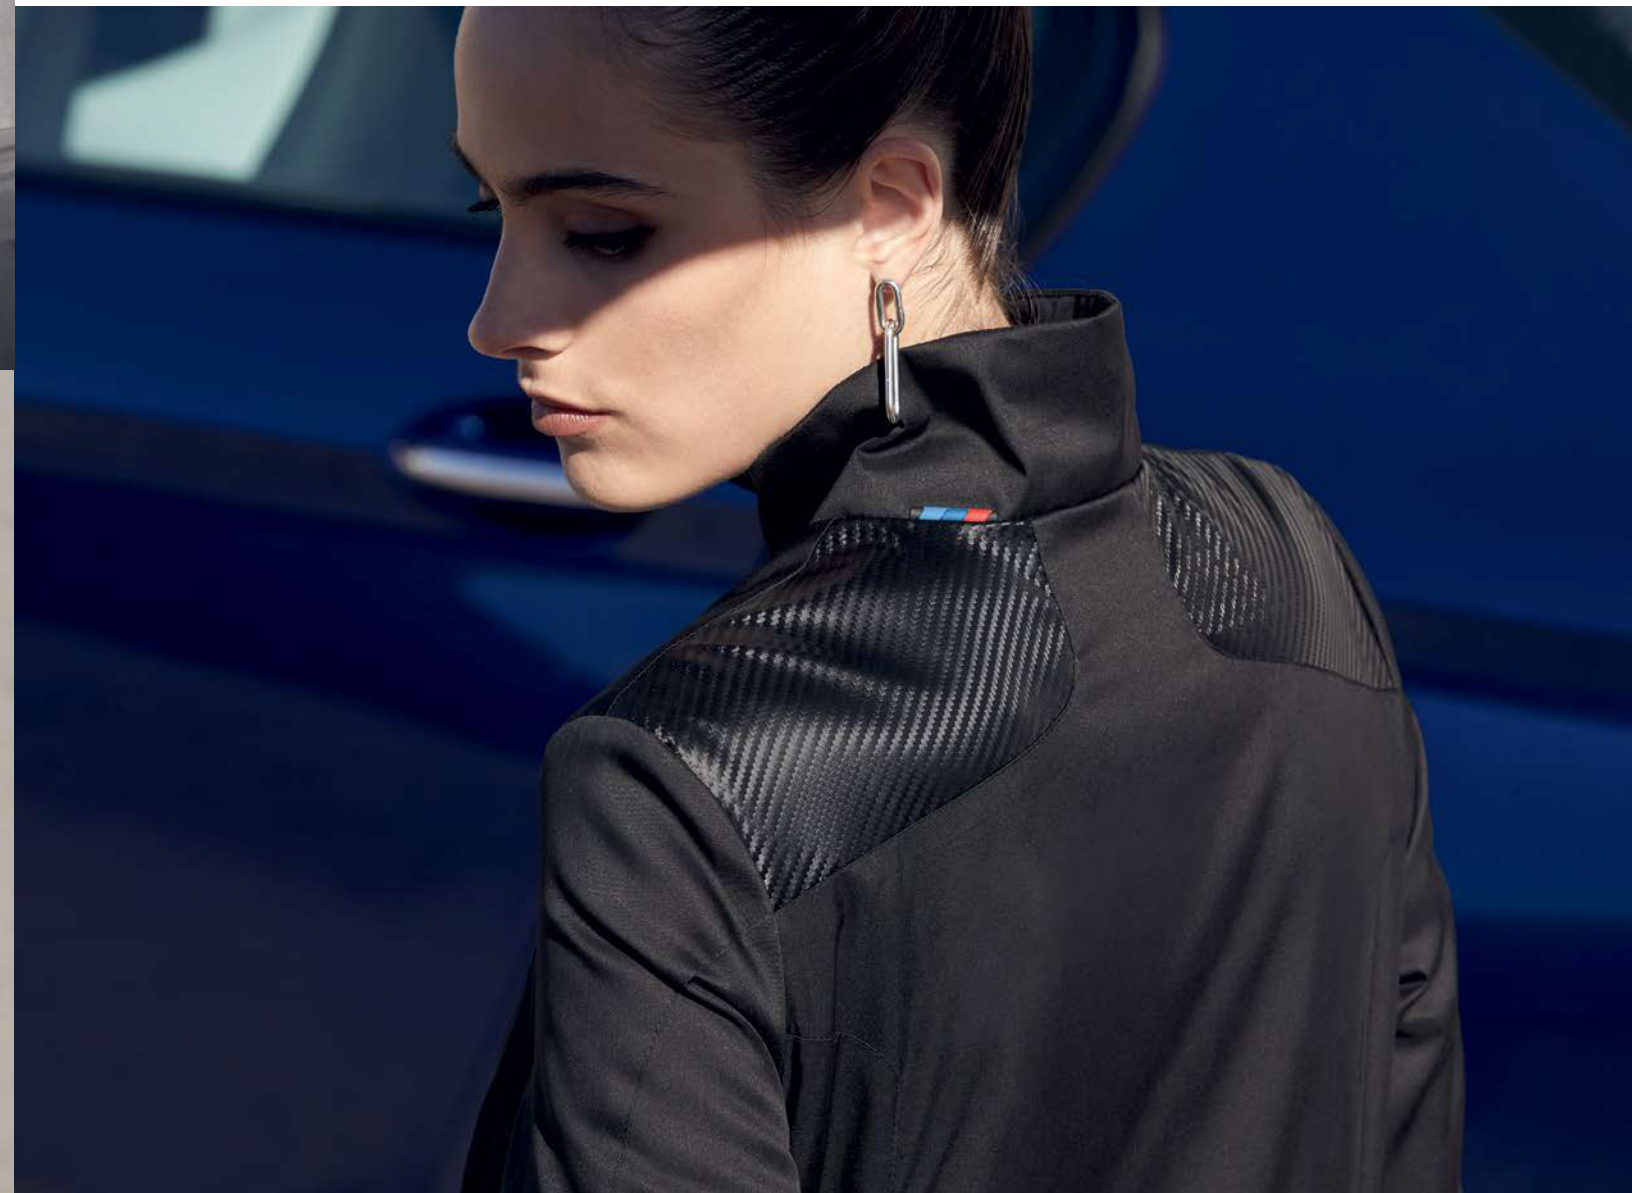

\$99

**BMW M Jacket, ladies**

Sophisticated material mix with ribbed-knit and carbon fibre-look inserts. Feminine cut, subtle BMW M branding.

\$389

BMW M Polo Shirt, ladies

With integrated ribbed collar and feminine four-button placket. Partial ribbed knit on the sleeves and rubber line on the back.