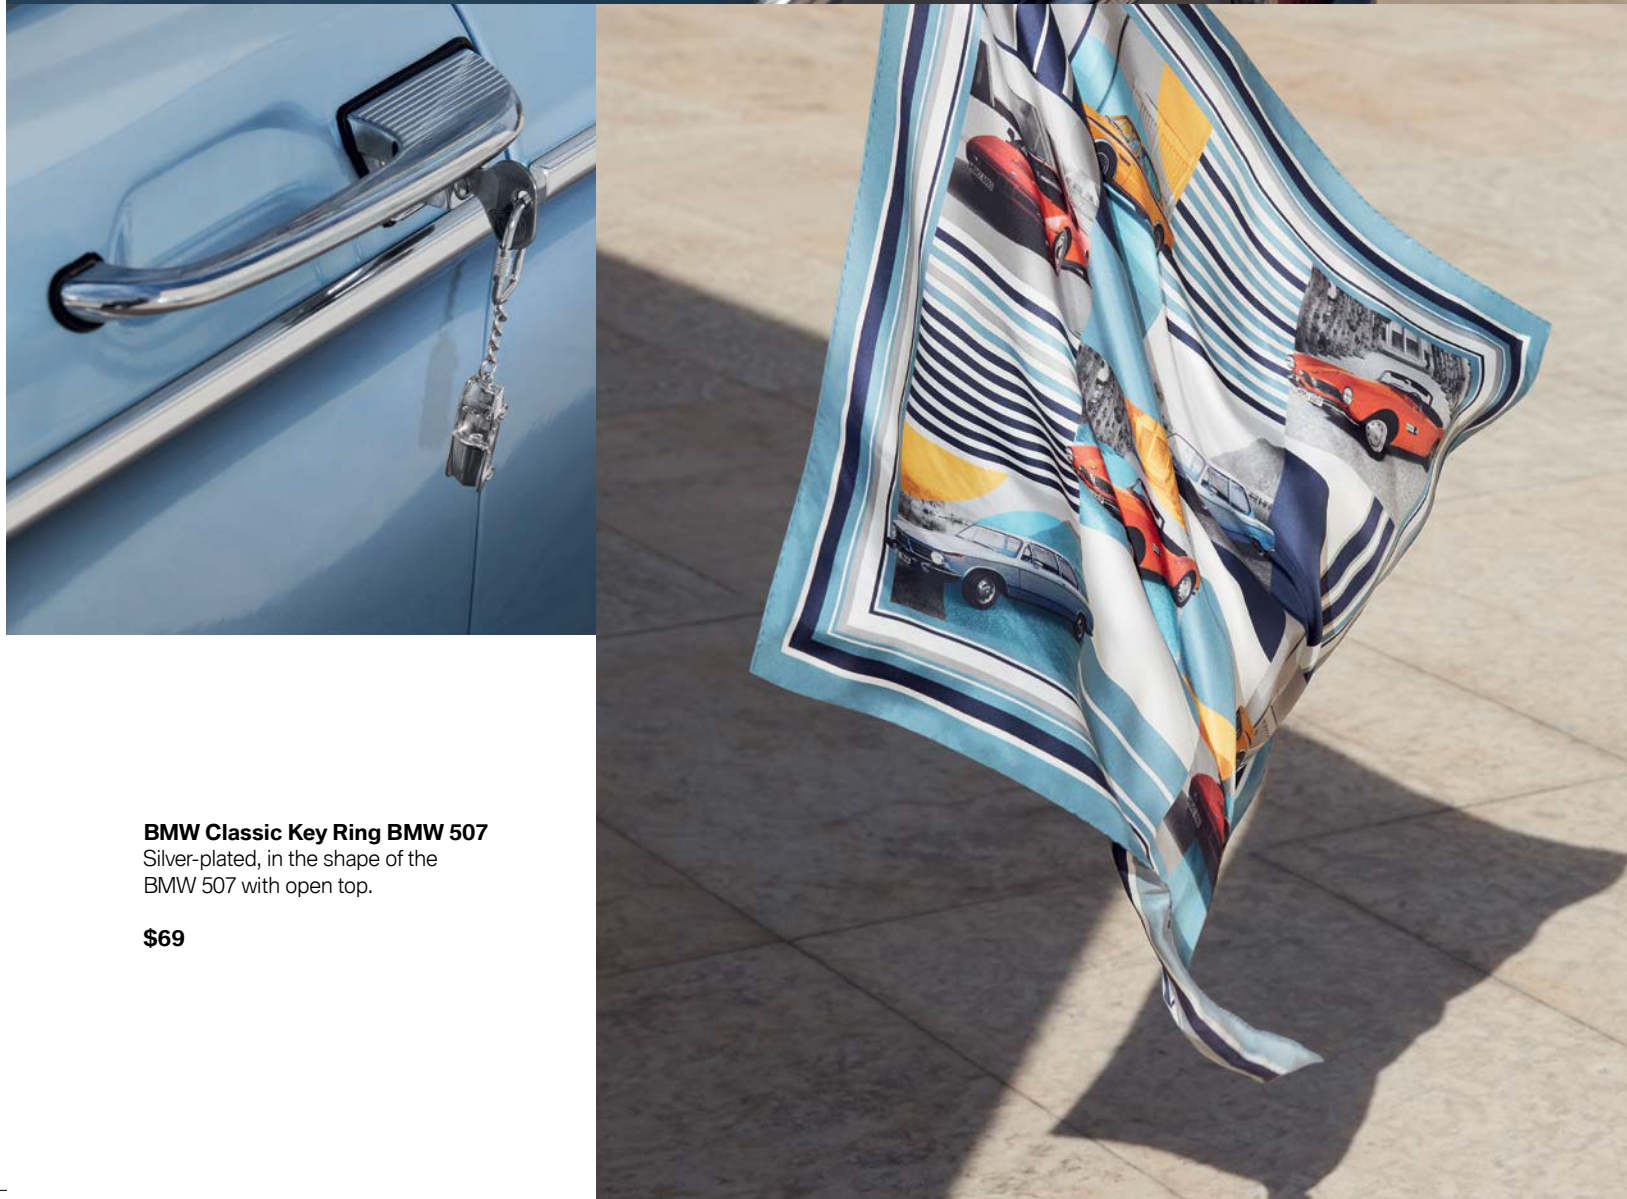

BMW Classic Key Ring BMW 507

Silver-plated, in the shape of the BMW 507 with open top.

$69

BMW Classic Silk Cloth

Printed with art prints of four vehicle icons. Made in Italy.

$379

BMW Classic T-Shirt, men

Round-necked T-shirt with art print of BMW 2002.

$89

BMW Classic Notebook

Notebook with historical BMW logo and lettering, inspired by the original BMW manual. DIN A5 format.

$35