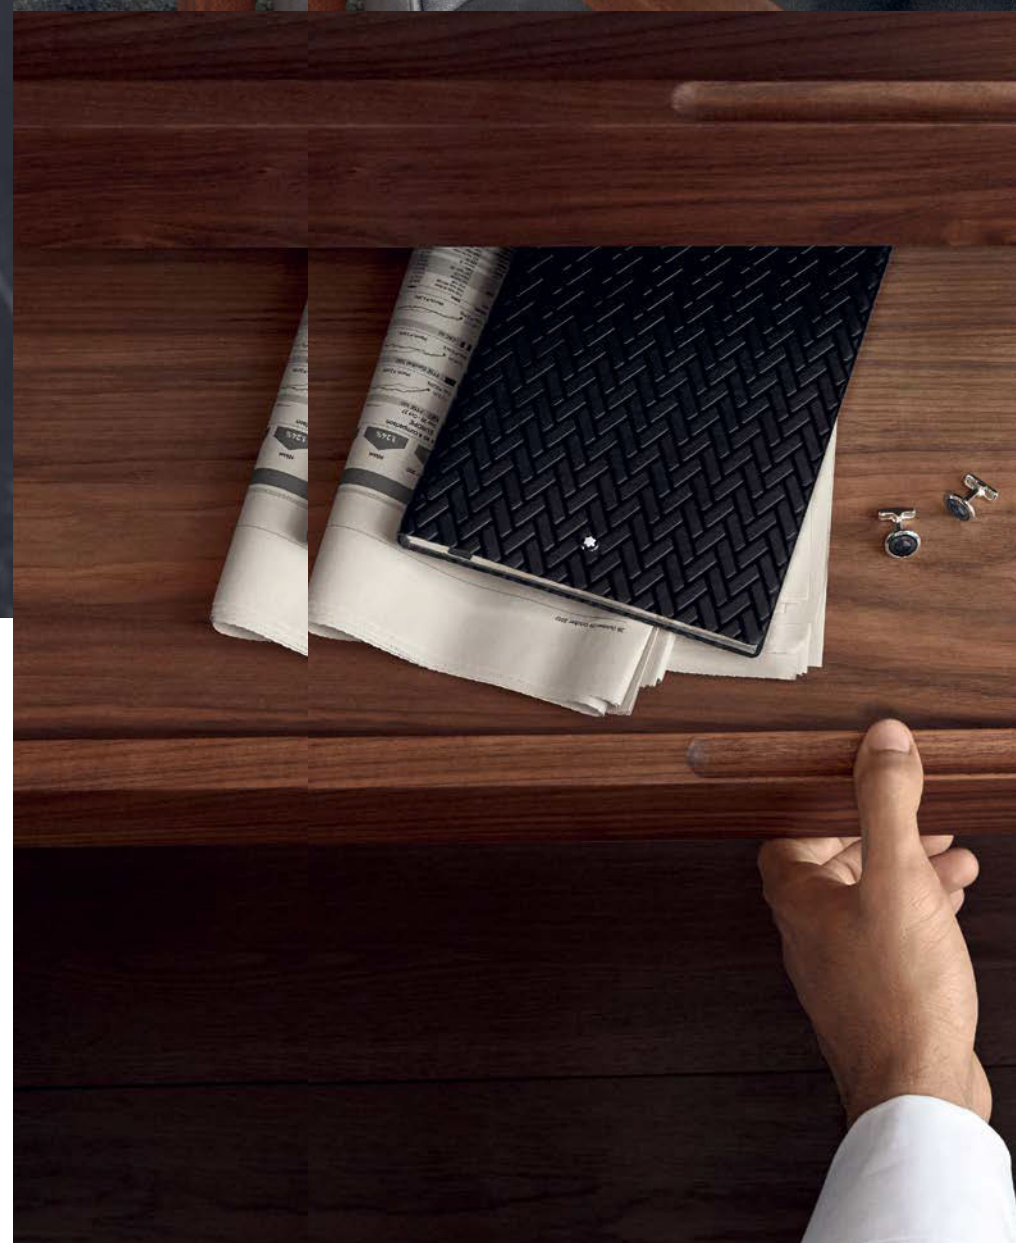

Montblanc for BMW Wallet

Made of soft leather. 8 credit card pockets, 3 note compartments, 1 zipped compartment and 2 additional compartments. Made in Italy.

$579

Montblanc for BMW Document Bag

Made of fine Italian leather with partial pattern imprint and Montblanc for BMW branding. Made in Italy.

$1.689

Montblanc for BMW Notebook

Cover made of leather with unique Montblanc for BMW pattern imprint. Silver edging and bookmark. Made in Italy.

$129

BMW Iconic Cufflinks

With black onyx insert and T-bar locking mechanism for easy insertion into the cuff. Made in Germany.

$449

Montblanc for BMW Ink Bottle

Ink with a unique, individualised Montblanc for BMW colour.

$29

Montblanc for BMW Fountain Pen

Exclusive StarWalker fountain pen with hand-made, rhodium-coated 585/14-carat gold nib and platinum-coated fittings. Made in Germany.

$899