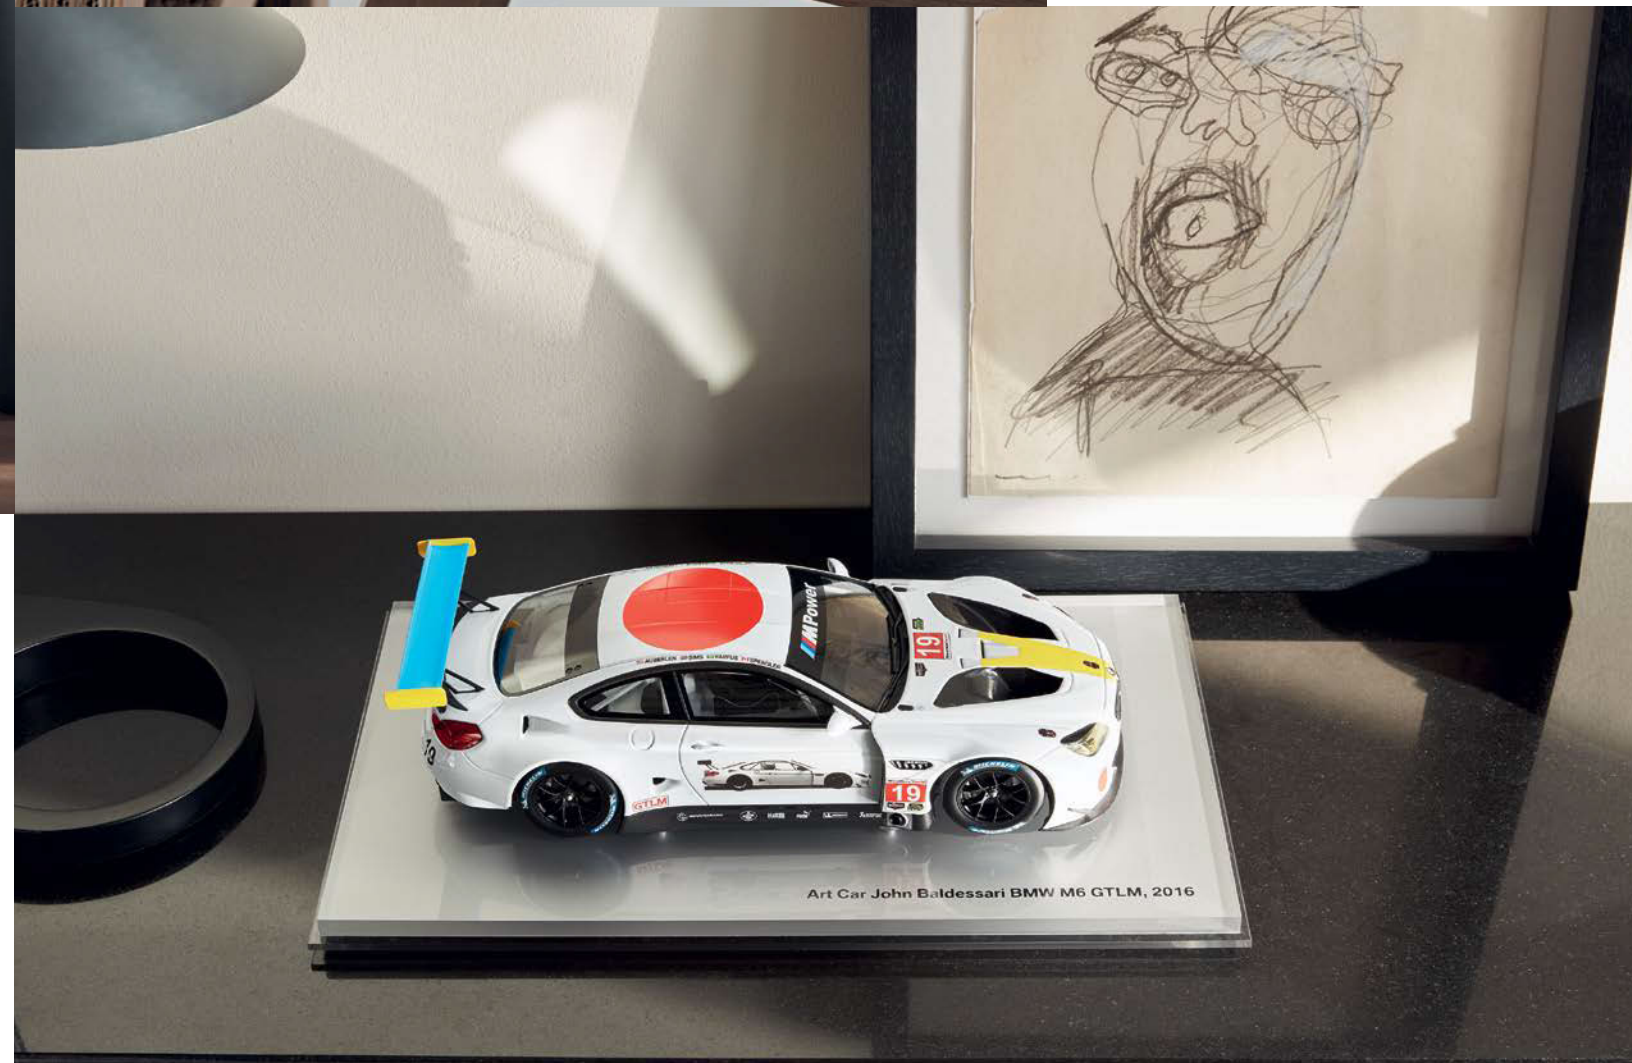

Miniature BMW M2
Launch model in original colour.
Detailed interior and rubber tyres.
1:18 scale.

$189

Miniature BMW i8 Roadster
Launch model in original colour.
Detailed interior. Interior flocking, rubber
tyres. 1:18 scale.

$235

**Miniature BMW M6 GTLM Art Car
John Baldessari**
Design by John Baldessari. 1. Race:
Rolex 24 at DAYTONA in January 2017.
With acrylic box, 1:18 scale.

$390